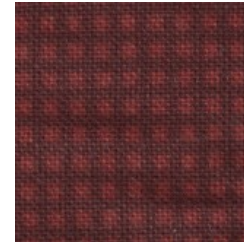

STAR PROMENADE

Month # 5

CONTRARY WIFE
Page 48

RED

GOLD

GREEN

TAN

CONTRARY HUSBAND
Page 43

PLAID

RED

BEIGE