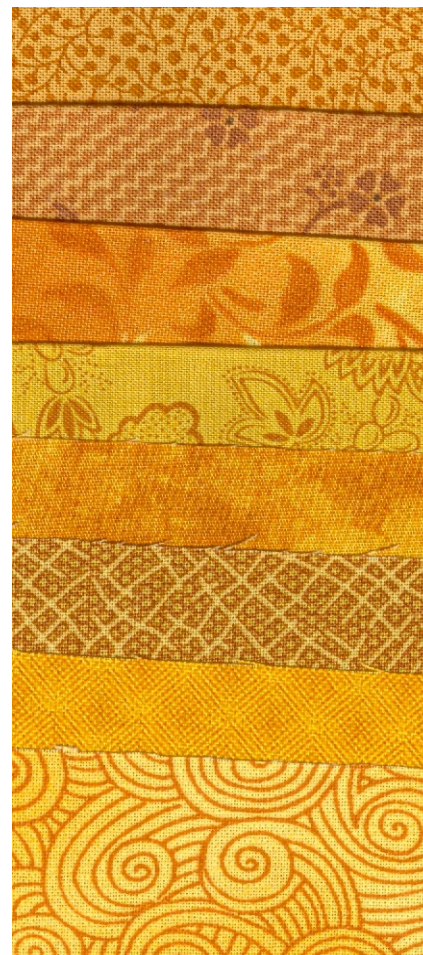

# PENNSYLVANIA DUTCH DELIGHT '09

Month # 10  
HEARTS  
Block # 10

BACKGROUND

HEARTS

CIRCLES

HEARTS

STEMS, BIG CIRCLE

GOLD PETALS