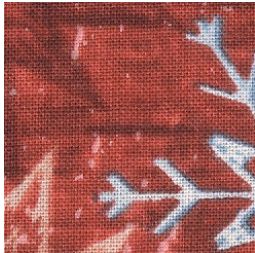

GLACIER STAR-RED, WHITE & BLUE

Month #4, July

Snowflake
Block #4

#B-1

#A-1

#A-2

903-638-6915

bomhq@stitchinheaven.com