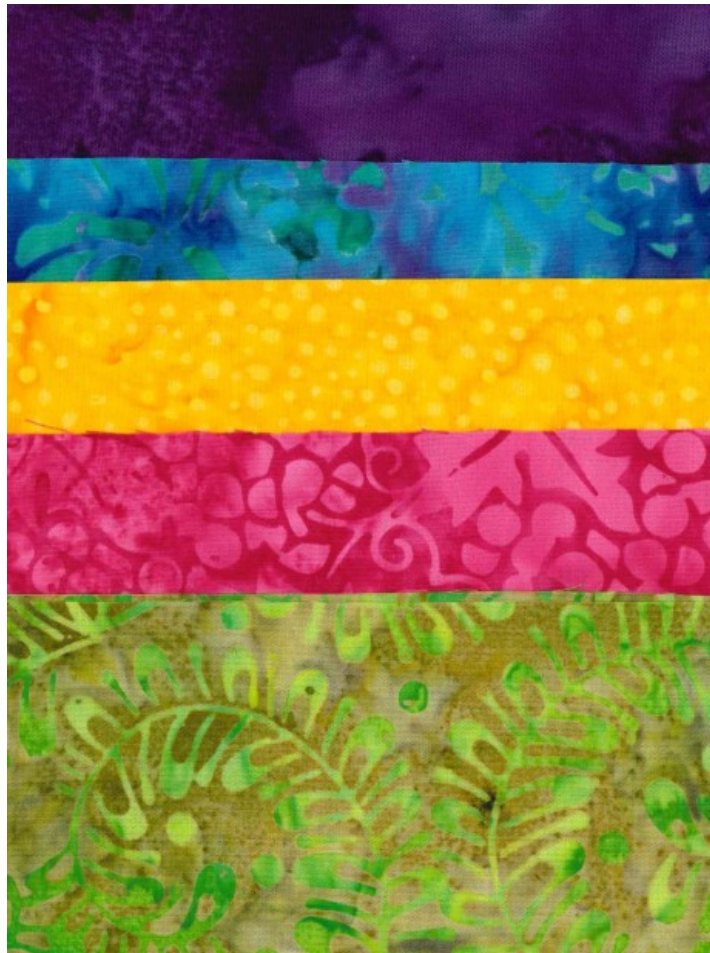

Celtic Crystals in Purple

Month #10

Block #Citrine

BACKGROUND

LIGHT BLUE

YELLOW

PINK

GREEN