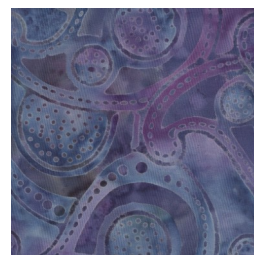

ASTERIA 2014

These Fabrics Are Used Throughout The Program

BACKGROUND

MEDIUM

LIGHT

DARK

(800) 841-3901

info@stitchinheaven.com