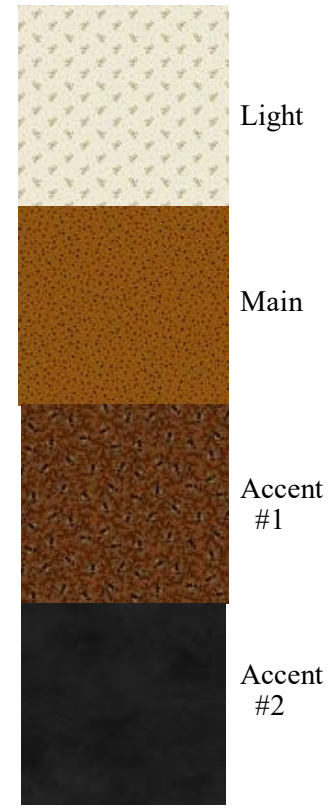

FOUR STAR GENERALS

Month #12

SPINNING FRIENDSHIP STAR

THE PATTERN HAS BEEN REVISED
AND THE RULER IS NO LONGER
REQUIRED.

BLOCK #1

BLOCK #2

BLOCK #3

BLOCK #4

EXTRA FABRIC HAS BEEN SENT FOR MAKING YOUR PIECED
BORDER HALF STARS. SAVE ALL FABRIC SCRAPS FOR USE ON
THE BORDER. YOU CAN MAKE SOME AS YOU GO.

903-760-7397
info@stitchinheaven.com

Border/ Sashing

CornerStones

Inner Block
Sashing