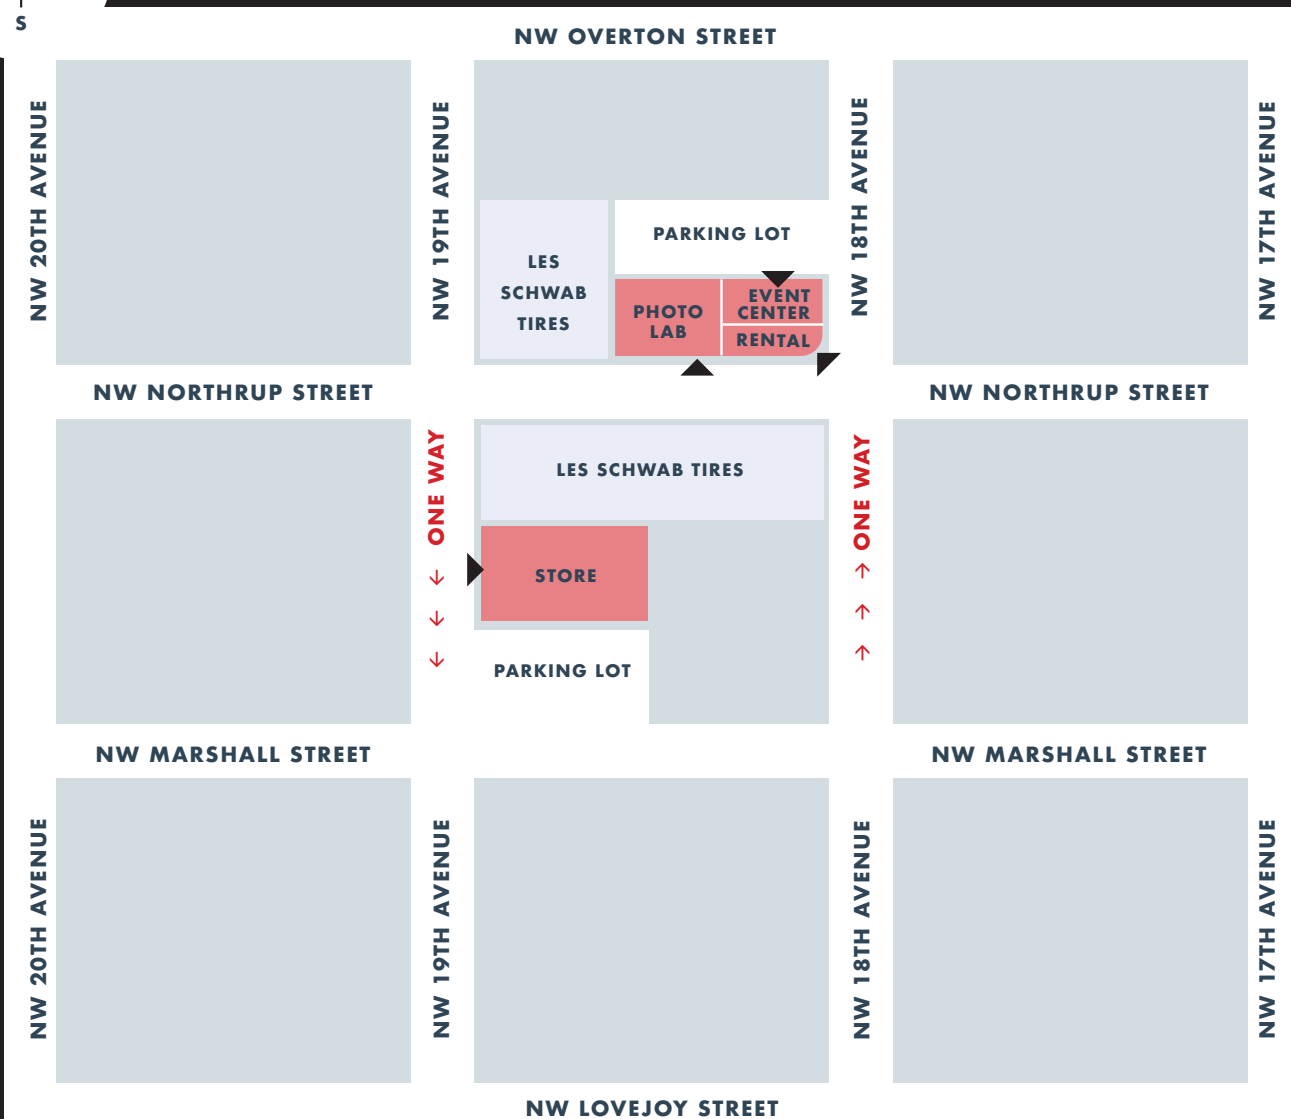

WHAT TO BRING

We require the primary account contact to be present with a drivers license and credit card at pick up for your first rental. Payment is due at pick up. Contact us ahead of time to extend your rental. Let us know if you will be late to drop off as someone may have a reservation for your gear. Late returns are subject to an extra day charge.

DIRECTIONS

We have a parking lot located behind our rental building. The lot is located on NW 18th Avenue just past our corner location on 18th and Northrup. Take a left turn off NW 18th Avenue (one way, northbound), into the lot adjacent our building.

MAP