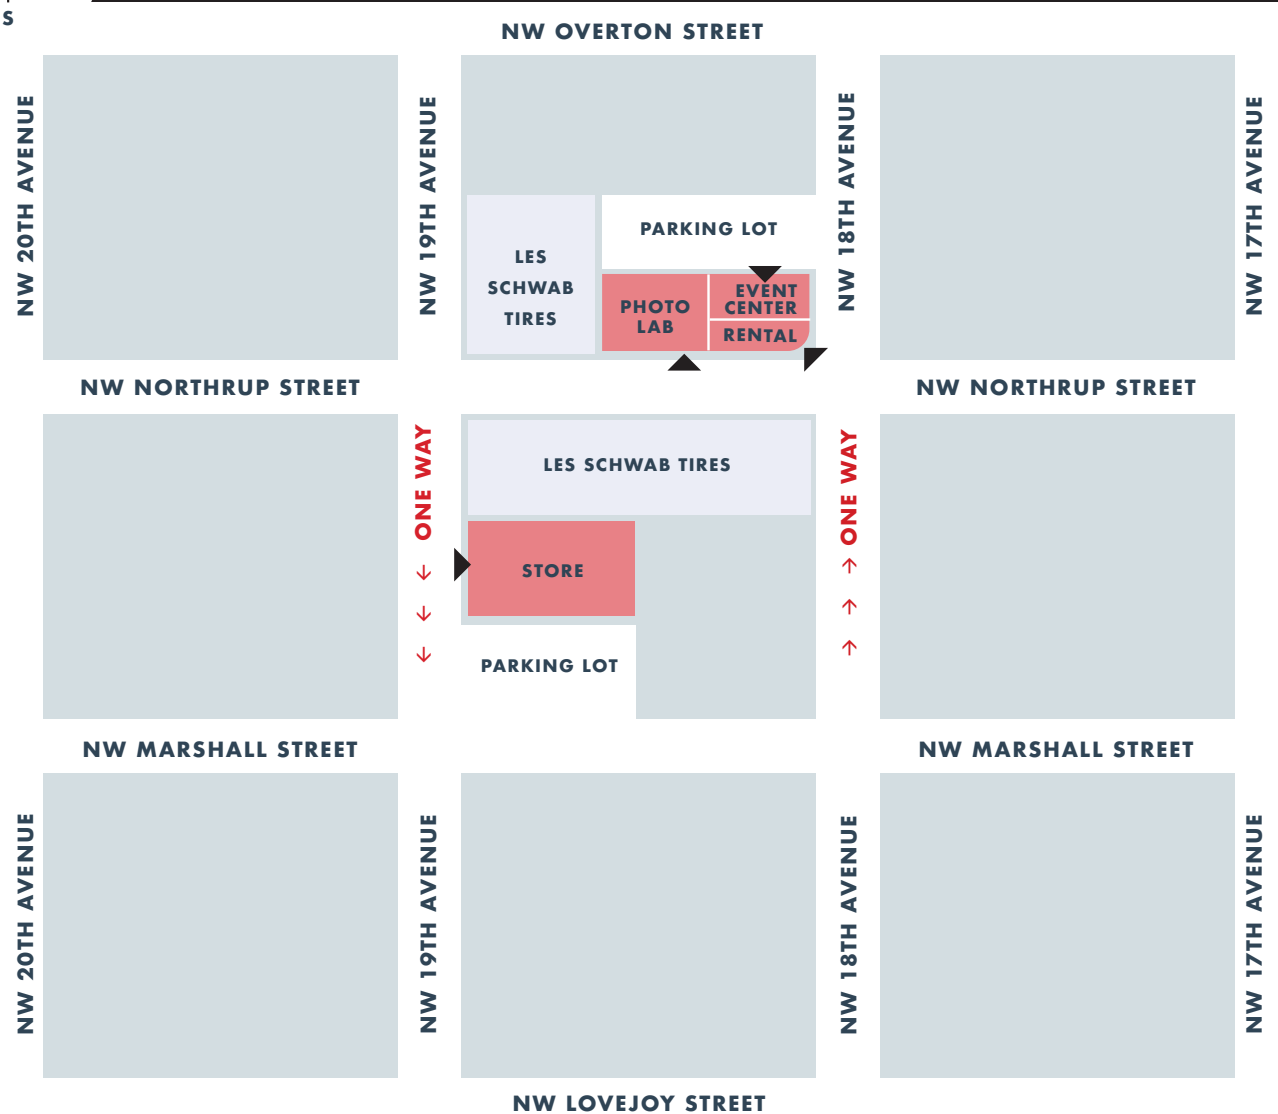

## DIRECTIONS

We have a parking lot located behind our rental building. The lot is located on NW 18th Avenue just past our corner location on 18th and Northrup. Take a left turn off NW 18th Avenue (one way, northbound), into the lot adjacent our building.