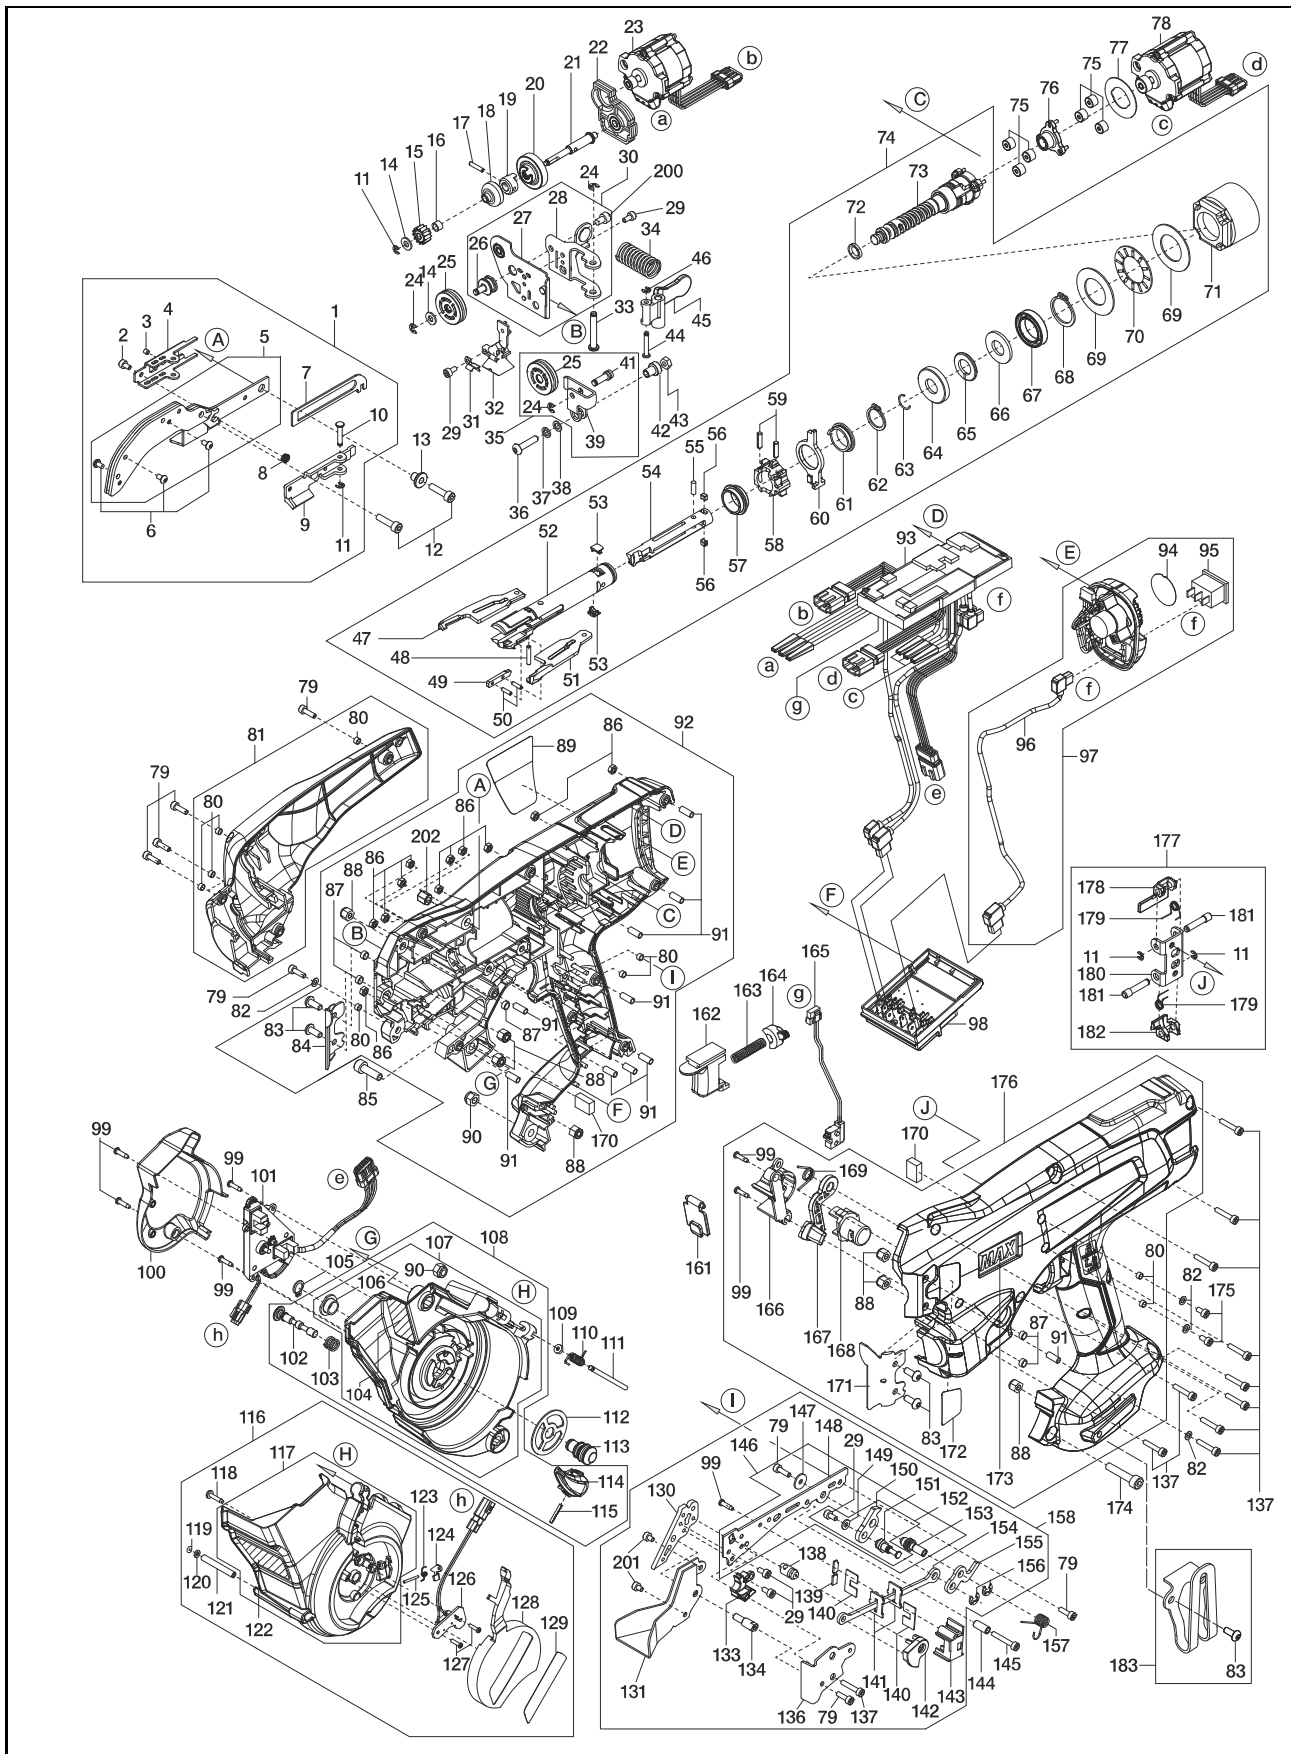

# RB611T

EXPLODED  
VIEW AND SPARE PARTS LIST

DESPIECE DE LA MAQUINA Y LISTA  
DE RECAMBIOS

SCHEMA ECLATE ET LISTE DES  
PIECES DE RECHANGE

<b>ToolModel</b>	<b>PartNo</b>	<b>PartCode</b>	<b>Description</b>
RB611T	1	RB70800	ARM A ASSY
RB611T	2	BB40481	BOLT 3X5
RB611T	3	AA71408	SCREW 3 X 3
RB611T	4	RB12633	WIRE GUIDE BASE
RB611T	5	RB81331	ARM A UNIT
RB611T	6	BB41714	BOLT 3X5 SG
RB611T	7	RB12636	WIRE GUIDE LEVER
RB611T	8	KK29117	COMPRESSION SPRING 9117
RB611T	9	RB70802	WIRE GUIDE UNIT
RB611T	10	FF41865	STEP PIN 1865
RB611T	11	JJ10113	E-RING 2.5
RB611T	12	BB40420	BOLT 4 X 16
RB611T	13	FF52115	HOLLOW PIN 2115
RB611T	14	EE39861	WASHER 4.3X9X1
RB611T	15	RB12865	FEEDING GEAR A
RB611T	16	FF51715	HOLLOW PIN 1715
RB611T	17	FF31559	PIN 1559
RB611T	18	RB12740	SHAFT COLLAR
RB611T	19	RB12653	CLUTCH B
RB611T	20	RB12651	CLUTCH A
RB611T	21	RB12652	FEEDING GEAR SHAFT A
RB611T	22	RB70700	FEEDING MOTOR BASE UNIT
RB611T	23	RB70627	FEEDING MOTOR
RB611T	24	JJ10514	E-RING 3 CF
RB611T	25	RB70625	FEEDING GEAR B UNIT
RB611T	26	RB12964	FEEDING GEAR SHAFT B
RB611T	27	RB70885	FEEDING GEAR BASE UNIT
RB611T	28	RB12963	SPRING BASE
RB611T	29	BB40824	BOLT 3X6
RB611T	30	RB81333	FEEDING GEAR BASE ASSY
RB611T	31	RB12659	LEAF SPRING
RB611T	32	RB70807	WIRE GUIDE C UNIT
RB611T	33	FF41867	STEP PIN 1867
RB611T	34	KK29119	COMPRESSION SPRING 9119
RB611T	35	RB81334	RELEASE LEVER A ASSY
RB611T	36	BB41715	BOLT 4X18 C
RB611T	37	EE11103	SPRING WASHER 2-4
RB611T	38	EE39825	WASHER 4.5X7.4X0.8
RB611T	39	RB12866	RELEASE LEVER A
RB611T	40	RB12683	RELEASE LEVER A CAP
RB611T	41	FF41877	STEP PIN 1877
RB611T	42	FF52118	HOLLOW PIN 2118
RB611T	43	CC42512	HEX NUT 1A M4
RB611T	44	FF41868	STEP PIN 1868
RB611T	45	RB12657	RELEASE LEVER B
RB611T	46	JJ10510	RETAINING RING 2.3
RB611T	47	RB12609	HOOK L
RB611T	48	RB12853	CARBIDE PIN 2.5X14.8
RB611T	49	RB12616	SLEEVE COVER
RB611T	50	FF21267	SPRING PIN 2X8
RB611T	51	RB12610	HOOK R