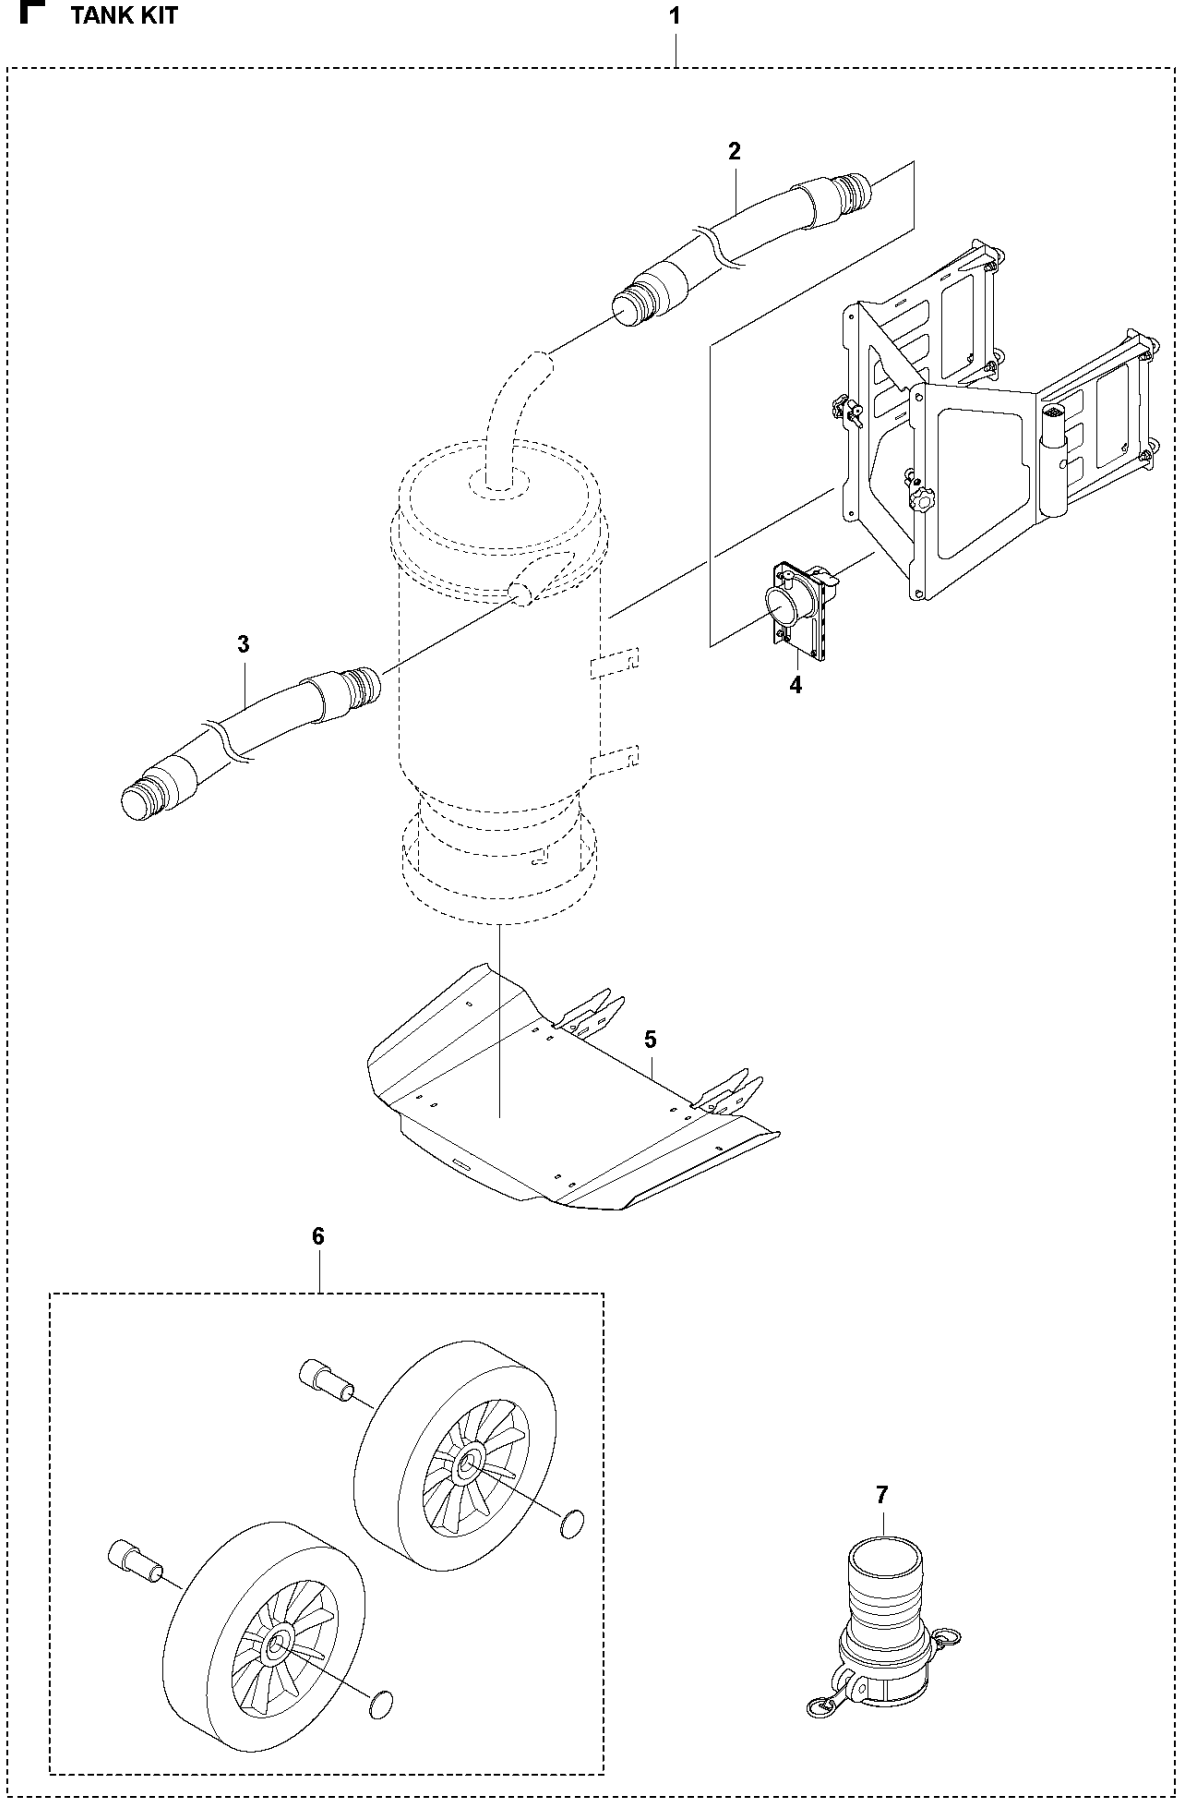

## MOTOR

T 4000 PETROL, 2019-11

Ref	Part No	Description	Remark	QTY KIT
1	591 26 73-01	ENGINE		1
2	535 42 58-02	SCREW IHANM		4
3	596 28 78-01	CLUTCH COVER		1
4	596 29 41-01	CLUTCH COVER		1
5	596 50 46-01	BAR		1
6	596 33 99-01	PLATE		1
7	593 03 33-01	UNIT		4
8	596 29 97-01	PLATE		1
9	596 34 72-01	COVER		1
10	593 03 33-01	UNIT		1
11	596 80 81-01	HOSE ASSY		1
13	597 72 03-01	COVER		1
14	542 17 70-02	COVER		1

**E** T 4000 PETROL  
CLUTCH

## CLUTCH

T 4000 PETROL, 2019-11

Ref	Part No	Description	Remark	QTY KIT
1	590 45 47-01	SCREW KIT		3
2	590 45 41-01	MOUNTING PLATE		1
3	590 45 39-01	CLUTCH		1
4	590 45 46-01	SCREW KIT		4

**F** T 4000 PETROL  
TANK KIT

## TANK KIT

T 4000 PETROL, 2019-11

Ref	Part No	Description	Remark	QTY KIT
1	596 23 61-02	KIT		1
2	591 97 09-01	HOSE		1
3	599 26 41-01	HOSE KIT		1
4	594 00 09-01	INLET VALVE		1
5	596 21 36-01	PLATE		1
6	598 45 91-01	WHEEL KIT		1
7	590 42 87-01	ADAPTER PLATE		1