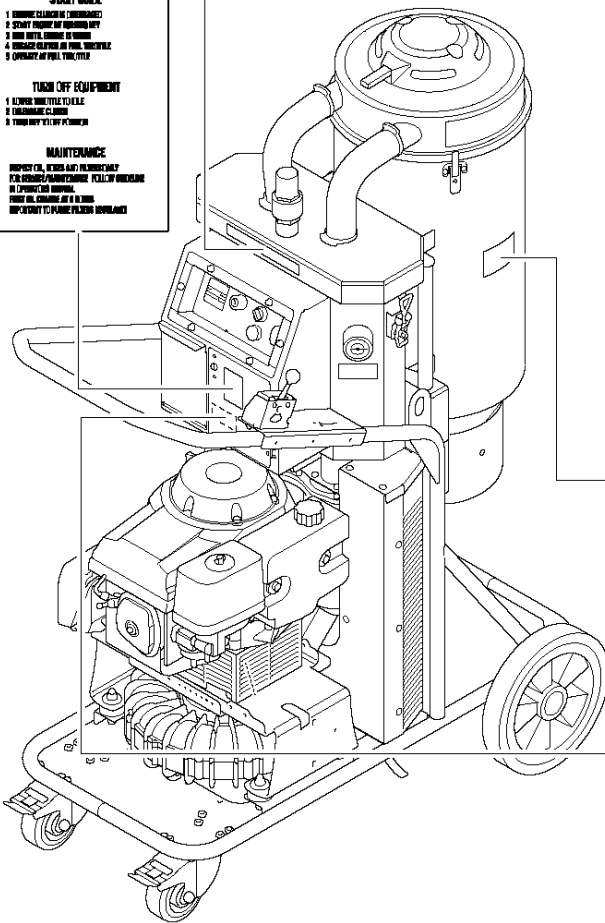

**J T 4000 PETROL
DECALS**

1
Husqvarna®

2
T 4000 PETROL

3
HEPA FILTER INSIDE

4
NOTICE

START GUIDE

TURN OFF EQUIPMENT

MAINTENANCE

5

6

7
WARNING

Inhalation of crystalline silica dust has been found to cause long-term respiratory illnesses. Place crystalline silica dust and dispose in accordance with local regulations.

8
CAUTION

**BATTERY AND CONNECTIONS
MUST BE SECURELY FASTENED
AT ALL TIMES.**