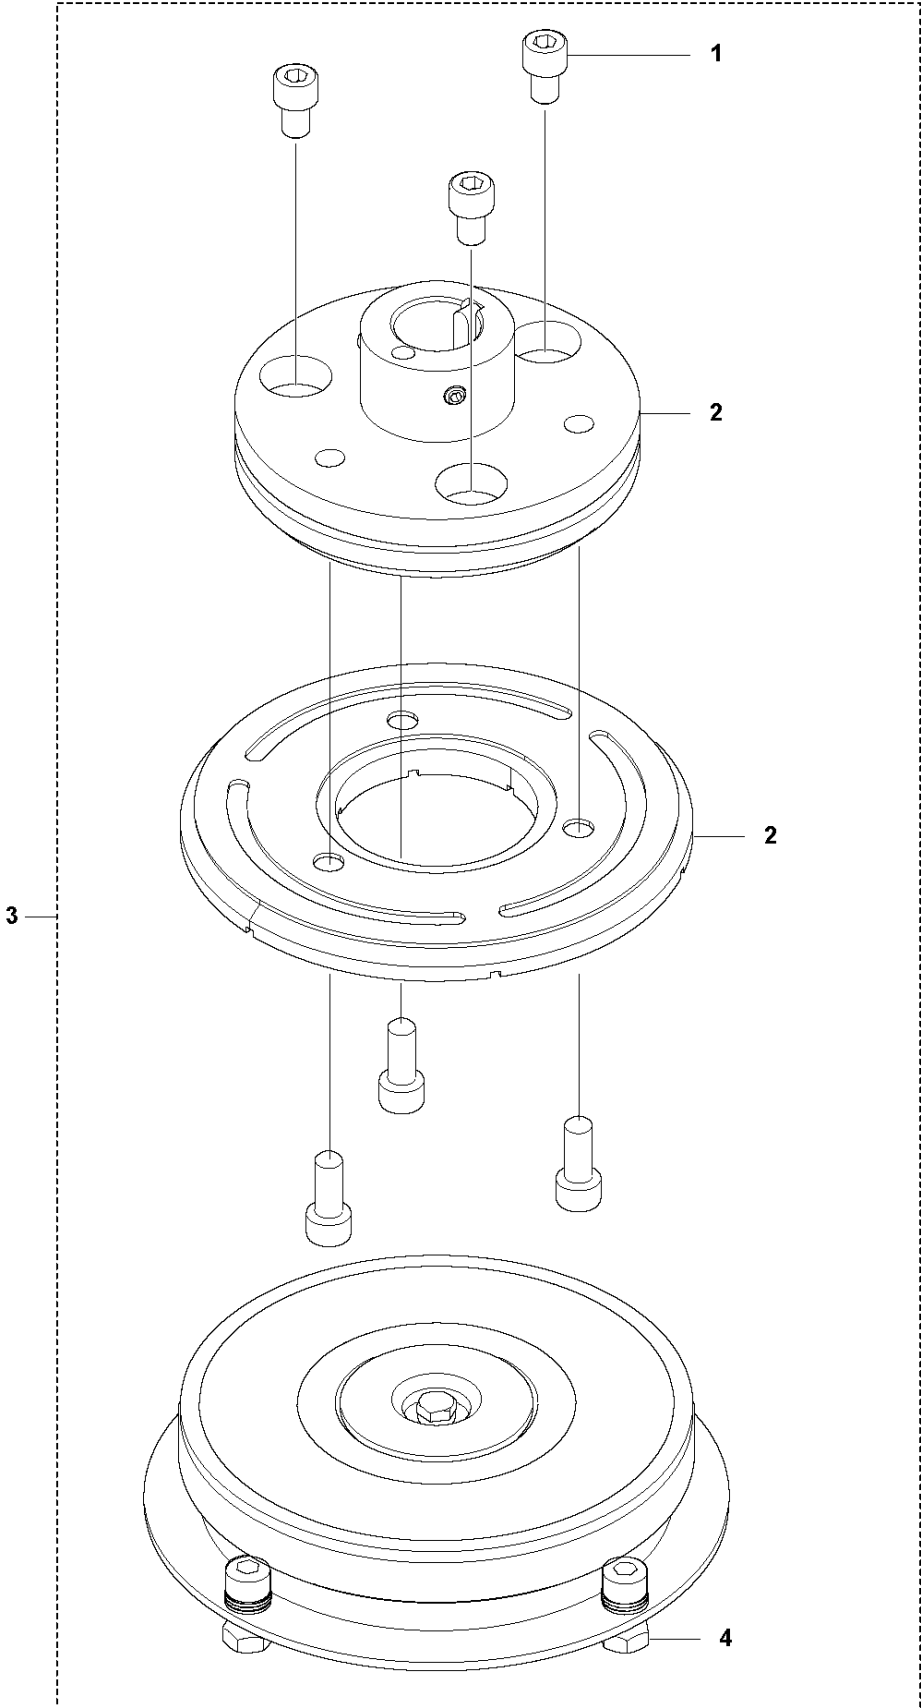

# SPARE PARTS LIST

DUST AND SLURRY MANAGEMENT

T 4000 PETROL, 2019-11

**B** T 4000 PETROL  
CARRIAGE

CARRIAGE

T 4000 PETROL, 2019-11

Ref	Part No	Description	Remark	QTY	KIT
1	592 13 49-01	WIRE		1	
2	595 27 05-01	WHEEL		2	
3	734 11 63-01	WASHER		8	
4	725 24 53-51	SCREW EHHM		8	
5	598 45 90-01	WHEEL KIT		1	
6	591 69 30-01	AXLE		2	5
7	598 59 37-01	CABLE KIT		1	
8	594 96 85-01	FRAME		1	

FRAME

T 4000 PETROL, 2019-11

Ref	Part No	Description	Remark	QTY KIT
1	597 29 91-01	COVER		1
2	597 41 18-01	PLATE		1
3	596 83 86-01	SCREW		4
4	594 94 52-01	COVER		1
5	594 94 54-01	COVER		1
6	594 94 56-01	PLATE		1
7	597 41 19-01	PLATE		1

## MOTOR

T 4000 PETROL, 2019-11

Ref	Part No	Description	Remark	QTY KIT
1	591 26 73-01	ENGINE		1
2	535 42 58-02	SCREW IHANM		4
3	596 28 78-01	CLUTCH COVER		1
4	596 29 41-01	CLUTCH COVER		1
5	596 50 46-01	BAR		1
6	596 33 99-01	PLATE		1
7	593 03 33-01	UNIT		4
8	596 29 97-01	PLATE		1
9	596 34 72-01	COVER		1
10	593 03 33-01	UNIT		1
11	596 80 81-01	HOSE ASSY		1
13	597 72 03-01	COVER		1
14	542 17 70-02	COVER		1

## CLUTCH

T 4000 PETROL, 2019-11

Ref	Part No	Description	Remark	QTY KIT
1	590 45 47-01	SCREW KIT		3
2	590 45 41-01	MOUNTING PLATE		1
3	590 45 39-01	CLUTCH		1
4	590 45 46-01	SCREW KIT		4

**F** T 4000 PETROL  
TANK KIT