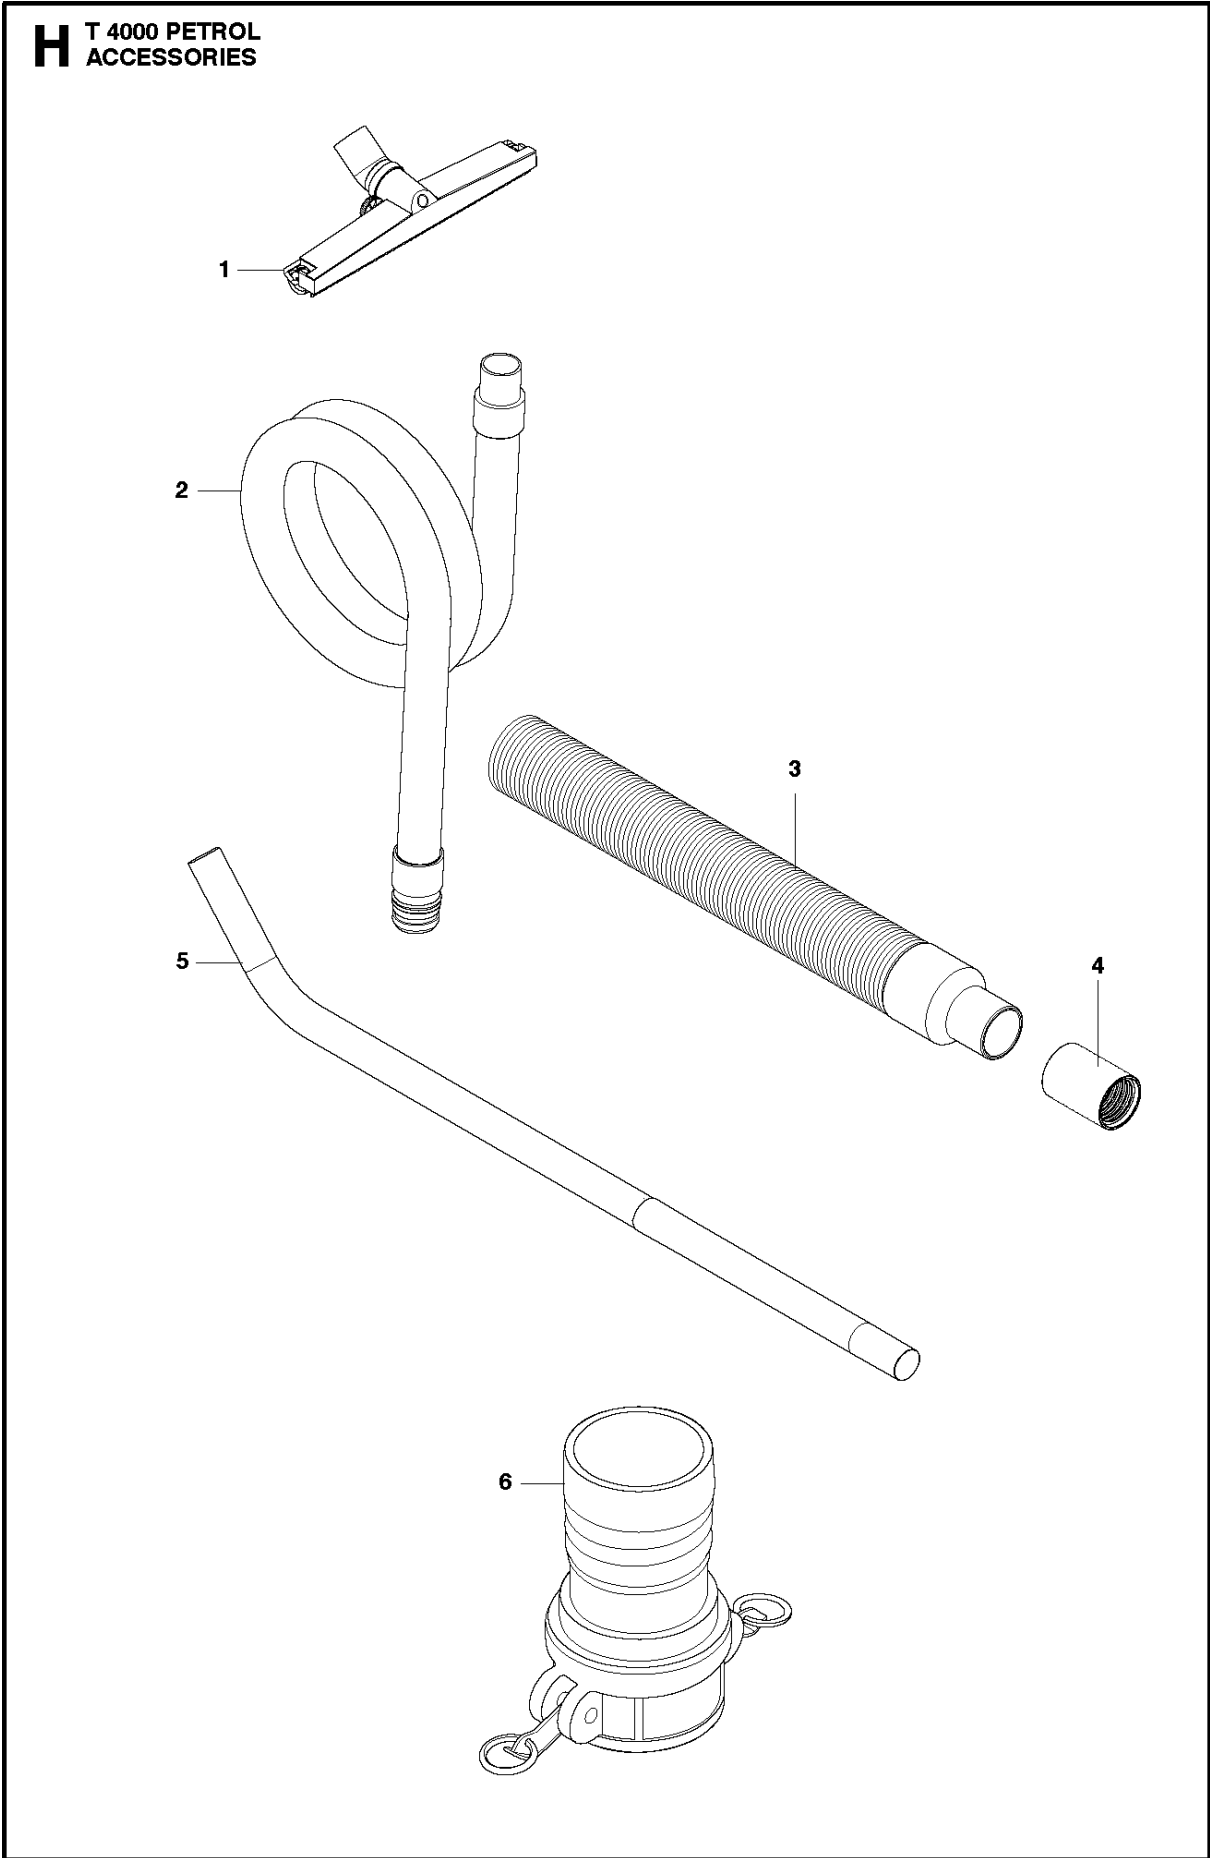

ACCESSORIES

T 4000 PETROL, 2019-11

Ref	Part No	Description	Remark	QTY KIT
1	590 42 83-02	TOOL		1
2	590 43 73-01	HOSE		1
3	590 43 74-01	HOSE		1
4	590 42 94-01	ADAPTER		1
5	590 82 94-01	TOOL		1
6	590 42 87-01	ADAPTER PLATE		1