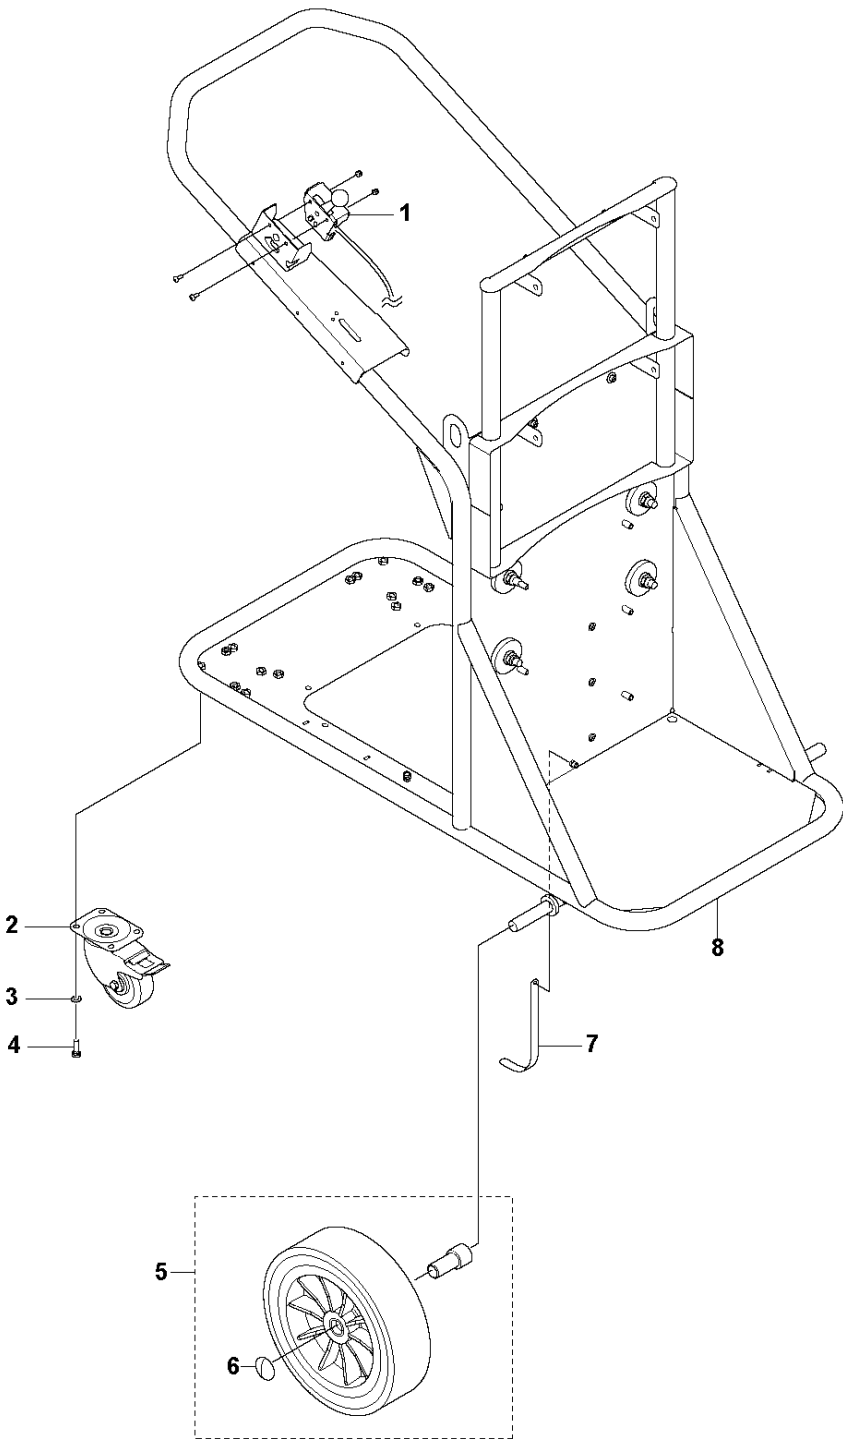

# SPARE PARTS LIST

DUST AND SLURRY MANAGEMENT

T 4000 PETROL, 2019-11

**B** T 4000 PETROL  
CARRIAGE

CARRIAGE

T 4000 PETROL, 2019-11

Ref	Part No	Description	Remark	QTY	KIT
1	592 13 49-01	WIRE		1	
2	595 27 05-01	WHEEL		2	
3	734 11 63-01	WASHER		8	
4	725 24 53-51	SCREW EHHM		8	
5	598 45 90-01	WHEEL KIT		1	
6	591 69 30-01	AXLE		2	5
7	598 59 37-01	CABLE KIT		1	
8	594 96 85-01	FRAME		1	

FRAME

T 4000 PETROL, 2019-11

Ref	Part No	Description	Remark	QTY KIT
1	597 29 91-01	COVER		1
2	597 41 18-01	PLATE		1
3	596 83 86-01	SCREW		4
4	594 94 52-01	COVER		1
5	594 94 54-01	COVER		1
6	594 94 56-01	PLATE		1
7	597 41 19-01	PLATE		1

## MOTOR

T 4000 PETROL, 2019-11

Ref	Part No	Description	Remark	QTY KIT
1	591 26 73-01	ENGINE		1
2	535 42 58-02	SCREW IHANM		4
3	596 28 78-01	CLUTCH COVER		1
4	596 29 41-01	CLUTCH COVER		1
5	596 50 46-01	BAR		1
6	596 33 99-01	PLATE		1
7	593 03 33-01	UNIT		4
8	596 29 97-01	PLATE		1
9	596 34 72-01	COVER		1
10	593 03 33-01	UNIT		1
11	596 80 81-01	HOSE ASSY		1
13	597 72 03-01	COVER		1
14	542 17 70-02	COVER		1

## CLUTCH

T 4000 PETROL, 2019-11

Ref	Part No	Description	Remark	QTY KIT
1	590 45 47-01	SCREW KIT		3
2	590 45 41-01	MOUNTING PLATE		1
3	590 45 39-01	CLUTCH		1
4	590 45 46-01	SCREW KIT		4

**F** T 4000 PETROL  
TANK KIT