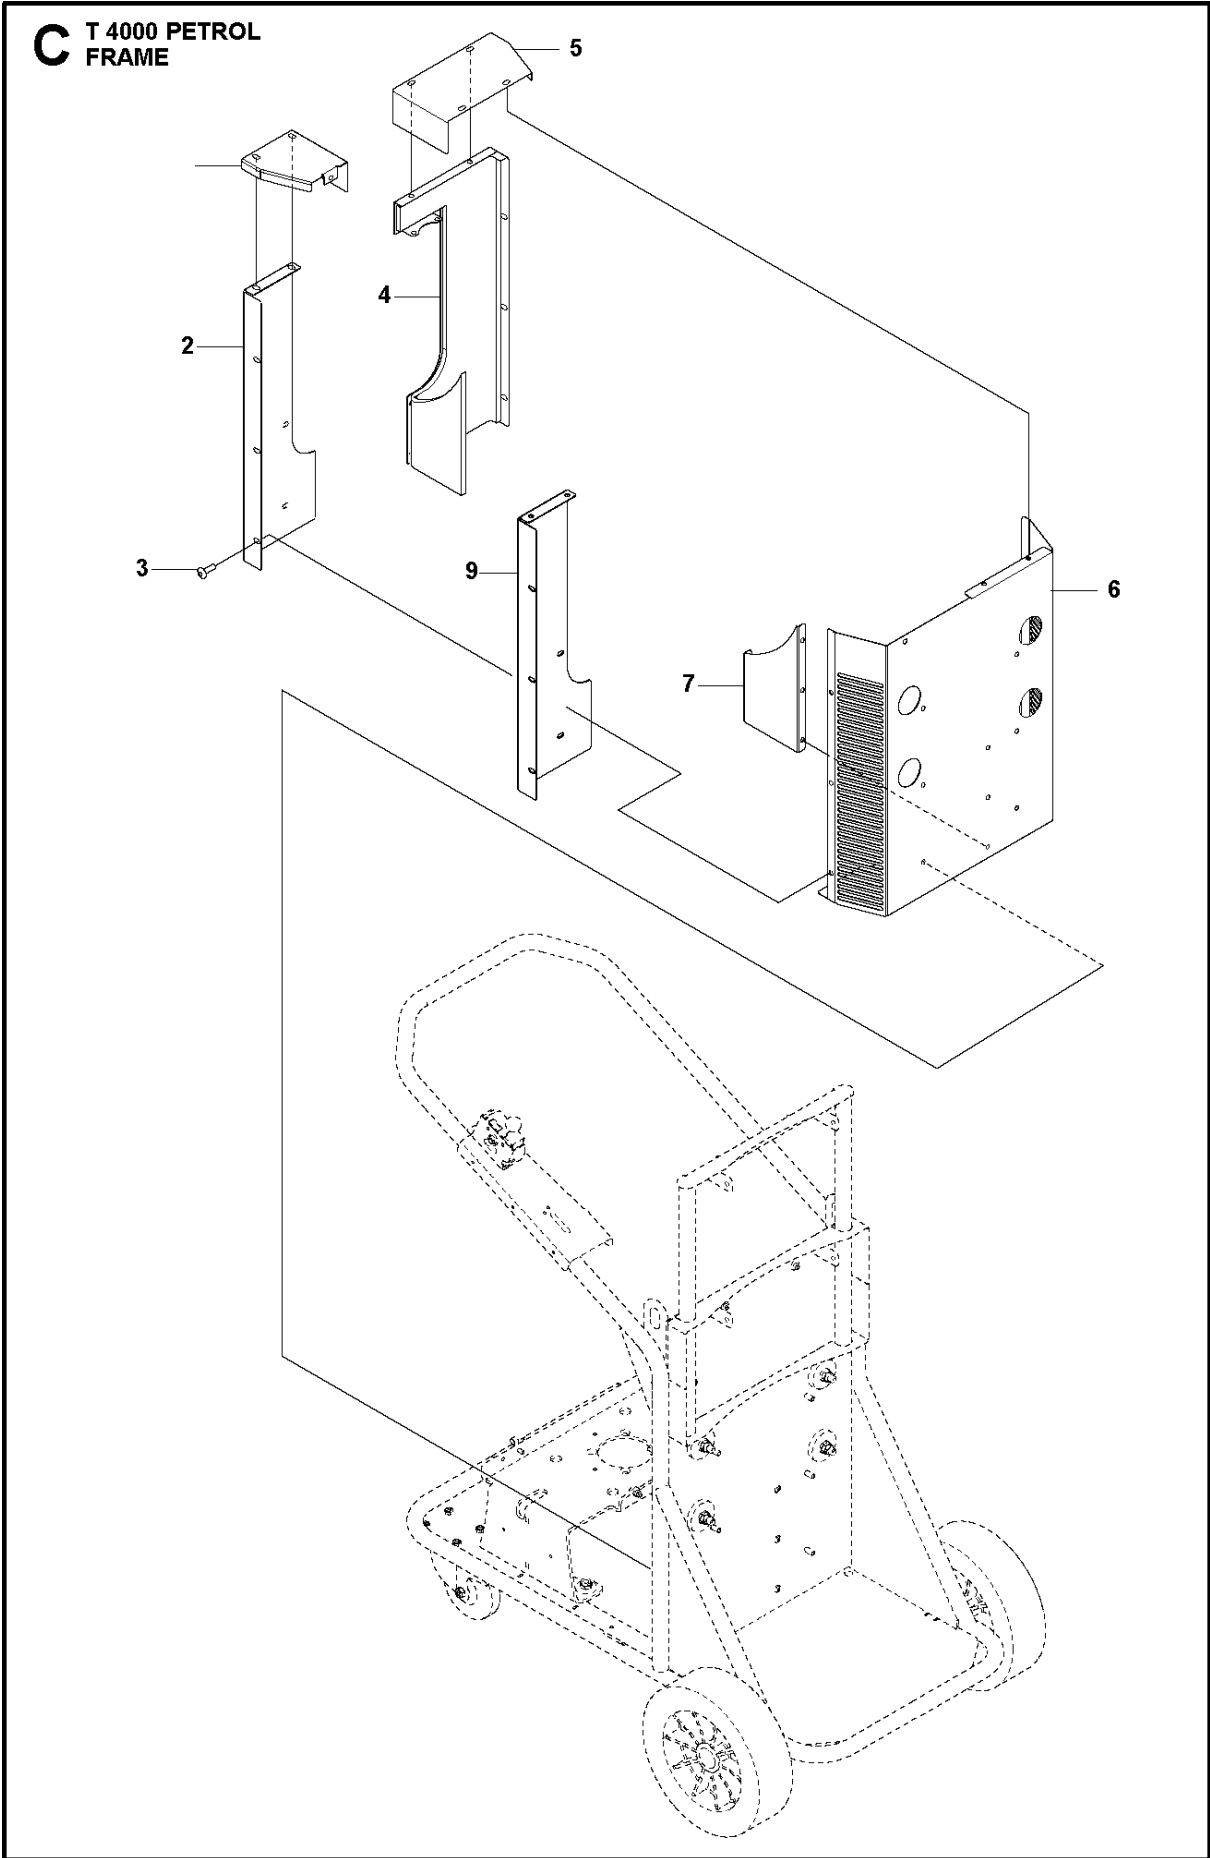

# SPARE PARTS LIST

DUST AND SLURRY MANAGEMENT

T 4000 PETROL, 2019-11

**B** T 4000 PETROL  
CARRIAGE

CARRIAGE

T 4000 PETROL, 2019-11

Ref	Part No	Description	Remark	QTY	KIT
1	592 13 49-01	WIRE		1	
2	595 27 05-01	WHEEL		2	
3	734 11 63-01	WASHER		8	
4	725 24 53-51	SCREW EHHM		8	
5	598 45 90-01	WHEEL KIT		1	
6	591 69 30-01	AXLE		2	5
7	598 59 37-01	CABLE KIT		1	
8	594 96 85-01	FRAME		1	

FRAME

T 4000 PETROL, 2019-11

Ref	Part No	Description	Remark	QTY KIT
1	597 29 91-01	COVER		1
2	597 41 18-01	PLATE		1
3	596 83 86-01	SCREW		4
4	594 94 52-01	COVER		1
5	594 94 54-01	COVER		1
6	594 94 56-01	PLATE		1
7	597 41 19-01	PLATE		1

## MOTOR

T 4000 PETROL, 2019-11

Ref	Part No	Description	Remark	QTY KIT
1	591 26 73-01	ENGINE		1
2	535 42 58-02	SCREW IHANM		4
3	596 28 78-01	CLUTCH COVER		1
4	596 29 41-01	CLUTCH COVER		1
5	596 50 46-01	BAR		1
6	596 33 99-01	PLATE		1
7	593 03 33-01	UNIT		4
8	596 29 97-01	PLATE		1
9	596 34 72-01	COVER		1
10	593 03 33-01	UNIT		1
11	596 80 81-01	HOSE ASSY		1
13	597 72 03-01	COVER		1
14	542 17 70-02	COVER		1

## CLUTCH

T 4000 PETROL, 2019-11

Ref	Part No	Description	Remark	QTY KIT
1	590 45 47-01	SCREW KIT		3
2	590 45 41-01	MOUNTING PLATE		1
3	590 45 39-01	CLUTCH		1
4	590 45 46-01	SCREW KIT		4

**F** T 4000 PETROL  
TANK KIT