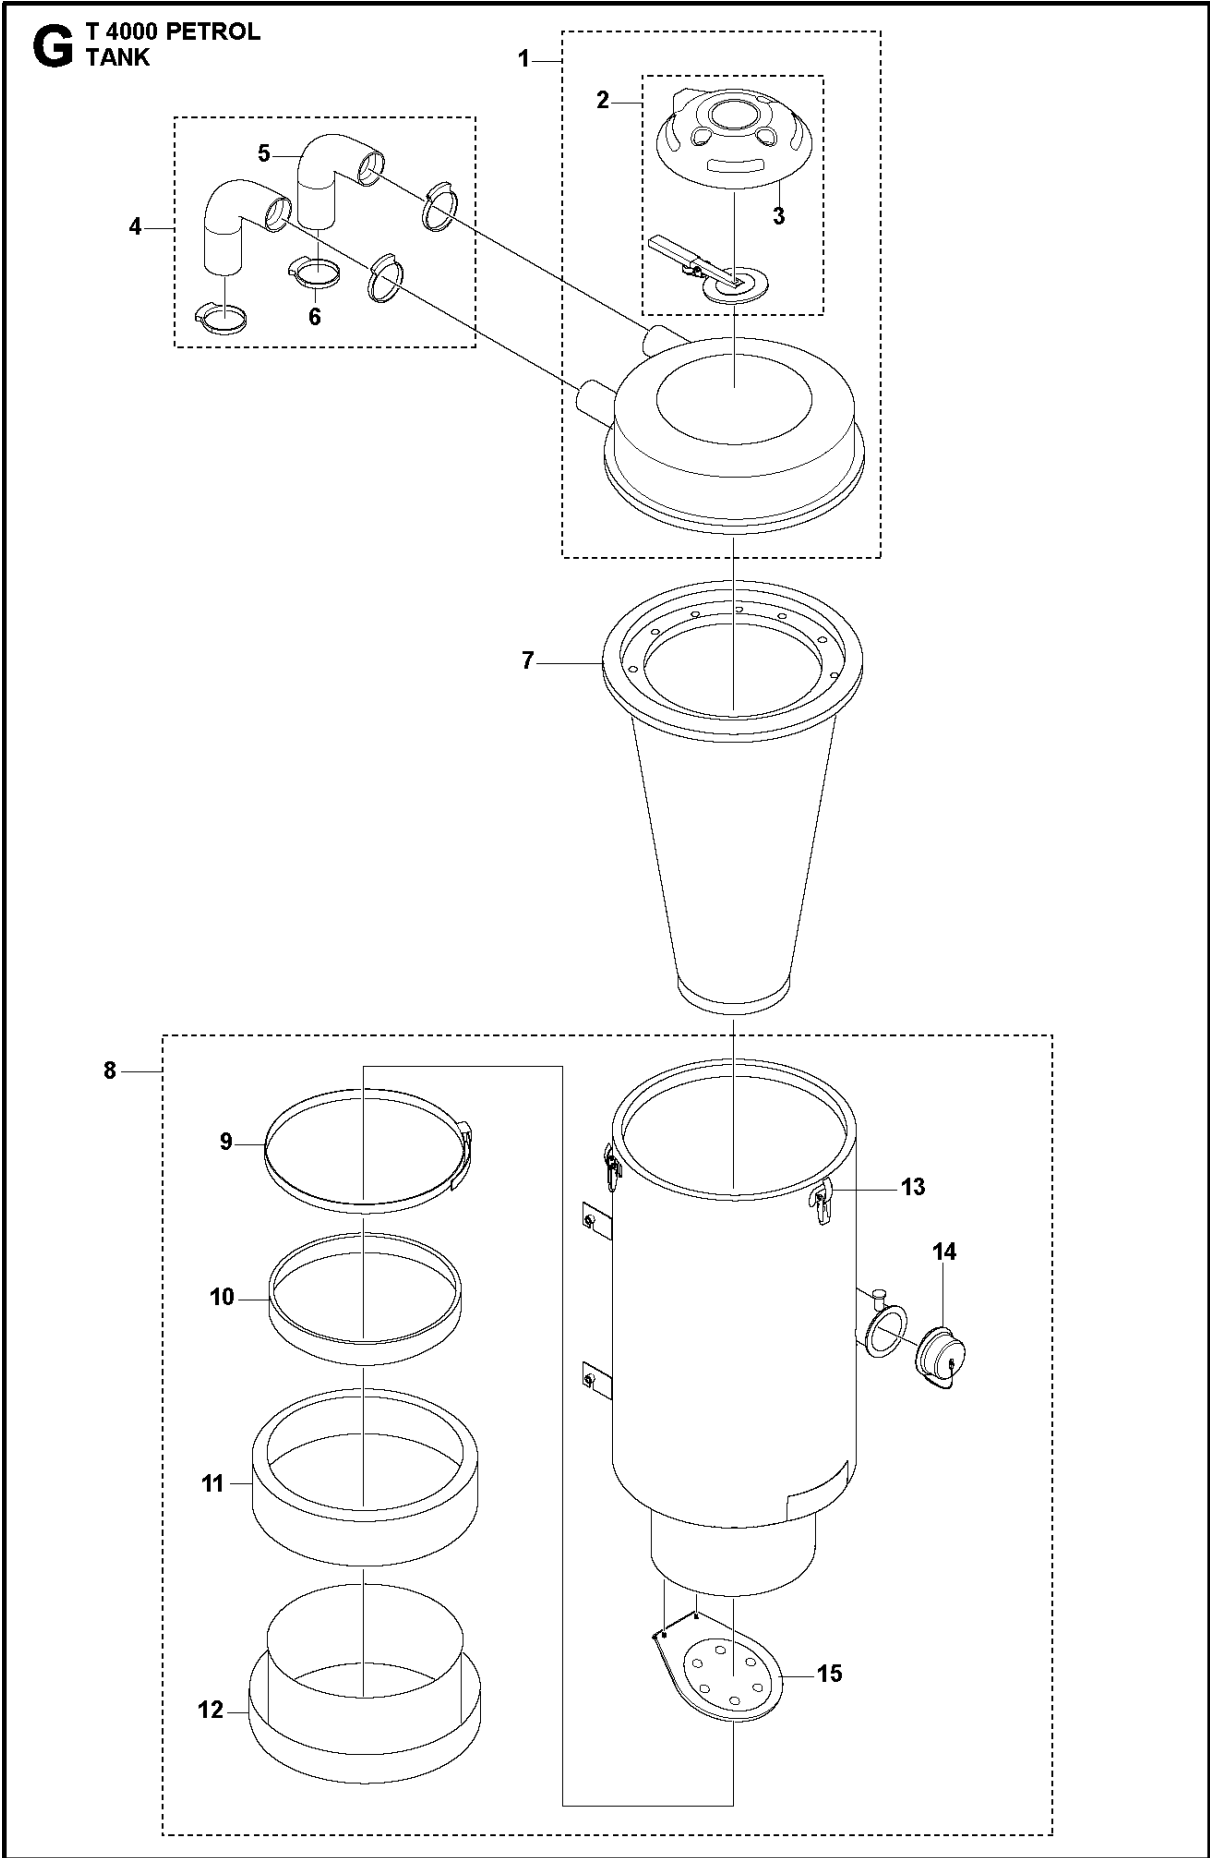

FRAME

T 4000 PETROL, 2019-11

Ref	Part No	Description	Remark	QTY KIT
1	597 29 91-01	COVER		1
2	597 41 18-01	PLATE		1
3	596 83 86-01	SCREW		4
4	594 94 52-01	COVER		1
5	594 94 54-01	COVER		1
6	594 94 56-01	PLATE		1
7	597 41 19-01	PLATE		1

## MOTOR

T 4000 PETROL, 2019-11

Ref	Part No	Description	Remark	QTY KIT
1	591 26 73-01	ENGINE		1
2	535 42 58-02	SCREW IHANM		4
3	596 28 78-01	CLUTCH COVER		1
4	596 29 41-01	CLUTCH COVER		1
5	596 50 46-01	BAR		1
6	596 33 99-01	PLATE		1
7	593 03 33-01	UNIT		4
8	596 29 97-01	PLATE		1
9	596 34 72-01	COVER		1
10	593 03 33-01	UNIT		1
11	596 80 81-01	HOSE ASSY		1
13	597 72 03-01	COVER		1
14	542 17 70-02	COVER		1

## CLUTCH

T 4000 PETROL, 2019-11

Ref	Part No	Description	Remark	QTY KIT
1	590 45 47-01	SCREW KIT		3
2	590 45 41-01	MOUNTING PLATE		1
3	590 45 39-01	CLUTCH		1
4	590 45 46-01	SCREW KIT		4

**F** T 4000 PETROL  
TANK KIT

## TANK KIT

T 4000 PETROL, 2019-11

Ref	Part No	Description	Remark	QTY KIT
1	596 23 61-02	KIT		1
2	591 97 09-01	HOSE		1
3	599 26 41-01	HOSE KIT		1
4	594 00 09-01	INLET VALVE		1
5	596 21 36-01	PLATE		1
6	598 45 91-01	WHEEL KIT		1
7	590 42 87-01	ADAPTER PLATE		1