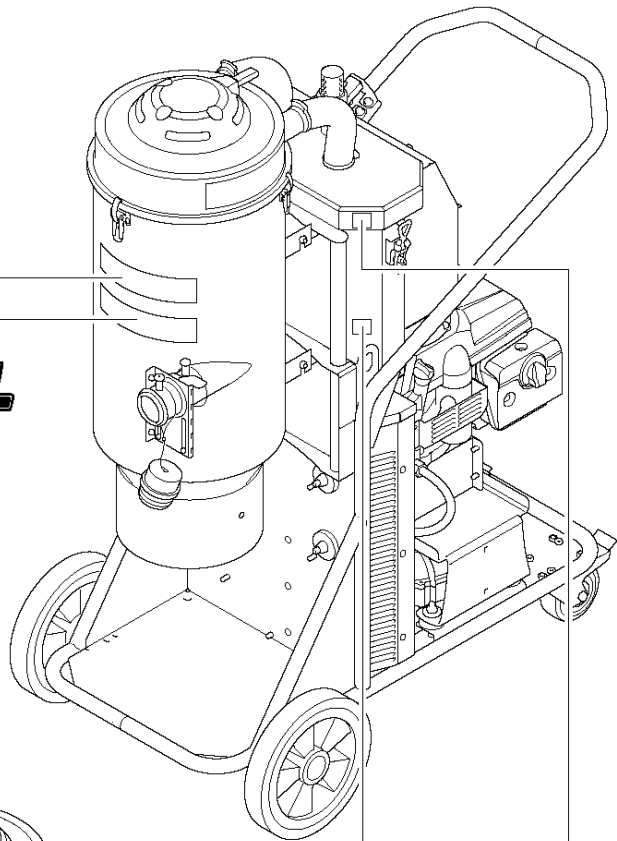

**J T 4000 PETROL
DECALS**

1
Husqvarna®

2
T 4000 PETROL

3
HEPA FILTER INSIDE

4
NOTICE

START GUIDE

TURN OFF EQUIPMENT

MAINTENANCE

5

6

7
WARNING

Inhalation of crystalline silica dust has been found to cause long-term respiratory illnesses. Place crystalline silica dust and dispose in accordance with local regulations.

8
CAUTION

**BATTERY AND CONNECTIONS
MUST BE SECURELY FASTENED
AT ALL TIMES.**