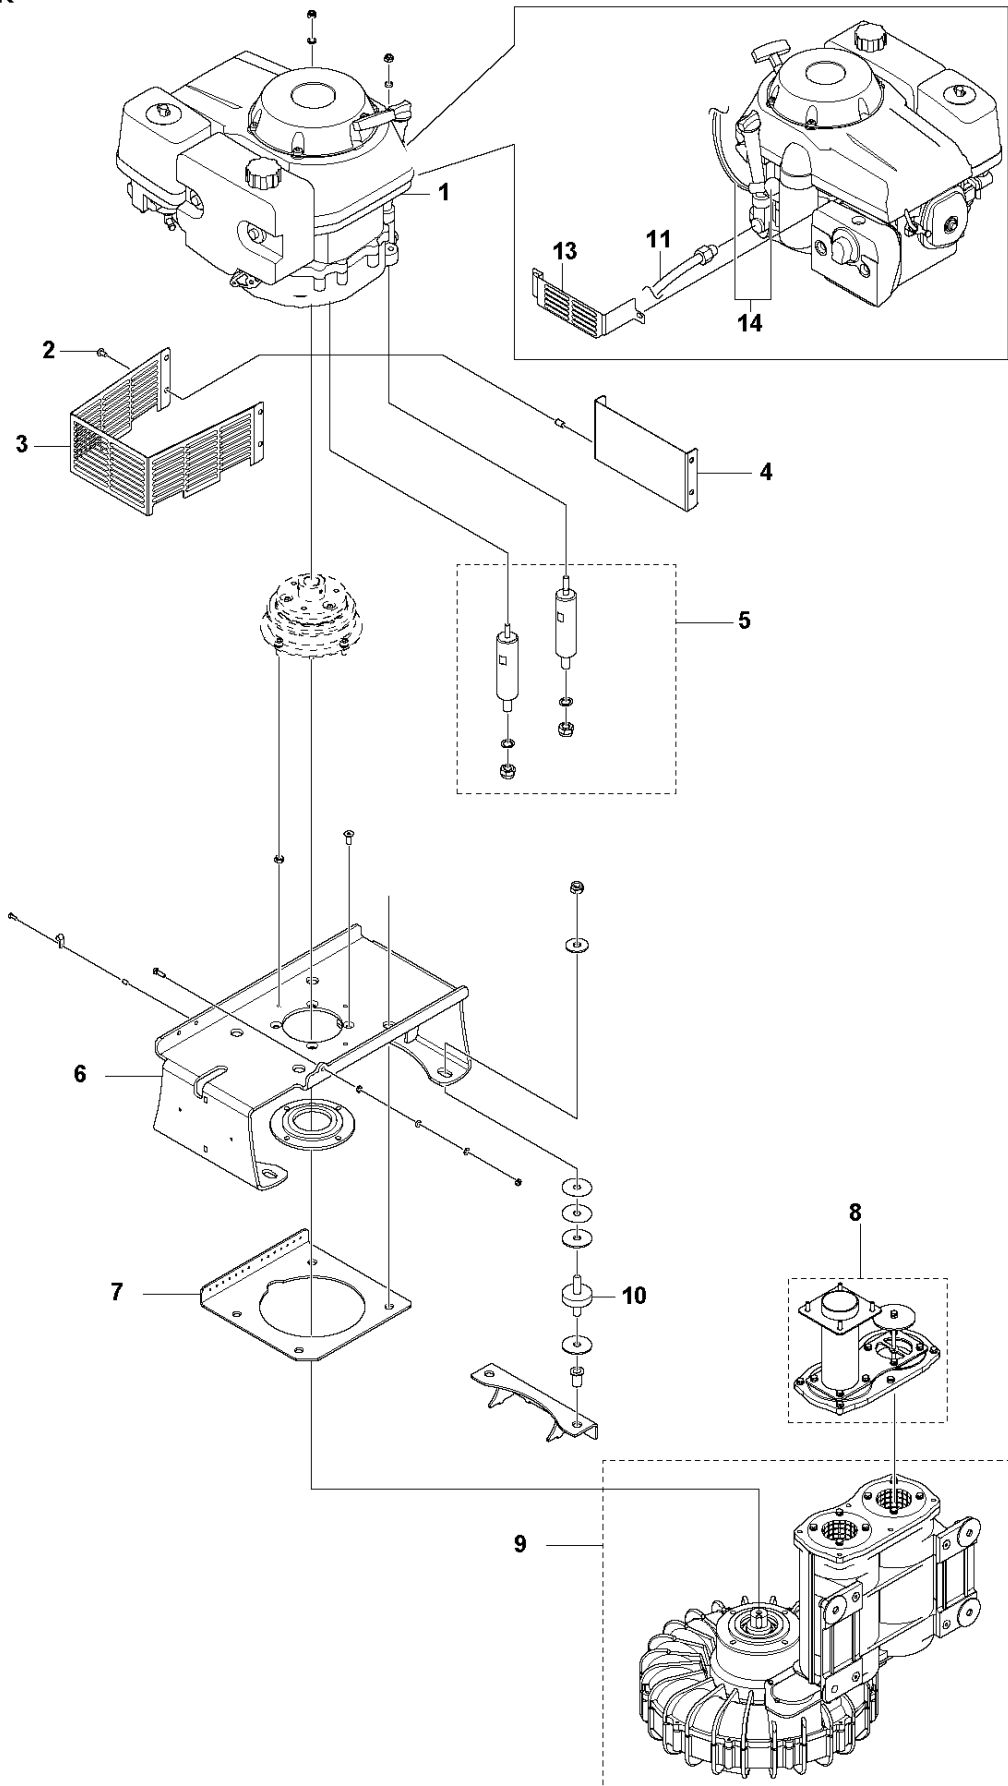

# SPARE PARTS LIST

DUST AND SLURRY MANAGEMENT

T 4000 PETROL, 2019-11

**B** T 4000 PETROL  
CARRIAGE

CARRIAGE

T 4000 PETROL, 2019-11

Ref	Part No	Description	Remark	QTY	KIT
1	592 13 49-01	WIRE		1	
2	595 27 05-01	WHEEL		2	
3	734 11 63-01	WASHER		8	
4	725 24 53-51	SCREW EHHM		8	
5	598 45 90-01	WHEEL KIT		1	
6	591 69 30-01	AXLE		2	5
7	598 59 37-01	CABLE KIT		1	
8	594 96 85-01	FRAME		1	

FRAME

T 4000 PETROL, 2019-11

Ref	Part No	Description	Remark	QTY KIT
1	597 29 91-01	COVER		1
2	597 41 18-01	PLATE		1
3	596 83 86-01	SCREW		4
4	594 94 52-01	COVER		1
5	594 94 54-01	COVER		1
6	594 94 56-01	PLATE		1
7	597 41 19-01	PLATE		1

## MOTOR

T 4000 PETROL, 2019-11

Ref	Part No	Description	Remark	QTY KIT
1	591 26 73-01	ENGINE		1
2	535 42 58-02	SCREW IHANM		4
3	596 28 78-01	CLUTCH COVER		1
4	596 29 41-01	CLUTCH COVER		1
5	596 50 46-01	BAR		1
6	596 33 99-01	PLATE		1
7	593 03 33-01	UNIT		4
8	596 29 97-01	PLATE		1
9	596 34 72-01	COVER		1
10	593 03 33-01	UNIT		1
11	596 80 81-01	HOSE ASSY		1
13	597 72 03-01	COVER		1
14	542 17 70-02	COVER		1

## CLUTCH

T 4000 PETROL, 2019-11

Ref	Part No	Description	Remark	QTY KIT
1	590 45 47-01	SCREW KIT		3
2	590 45 41-01	MOUNTING PLATE		1
3	590 45 39-01	CLUTCH		1
4	590 45 46-01	SCREW KIT		4

**F** T 4000 PETROL  
TANK KIT