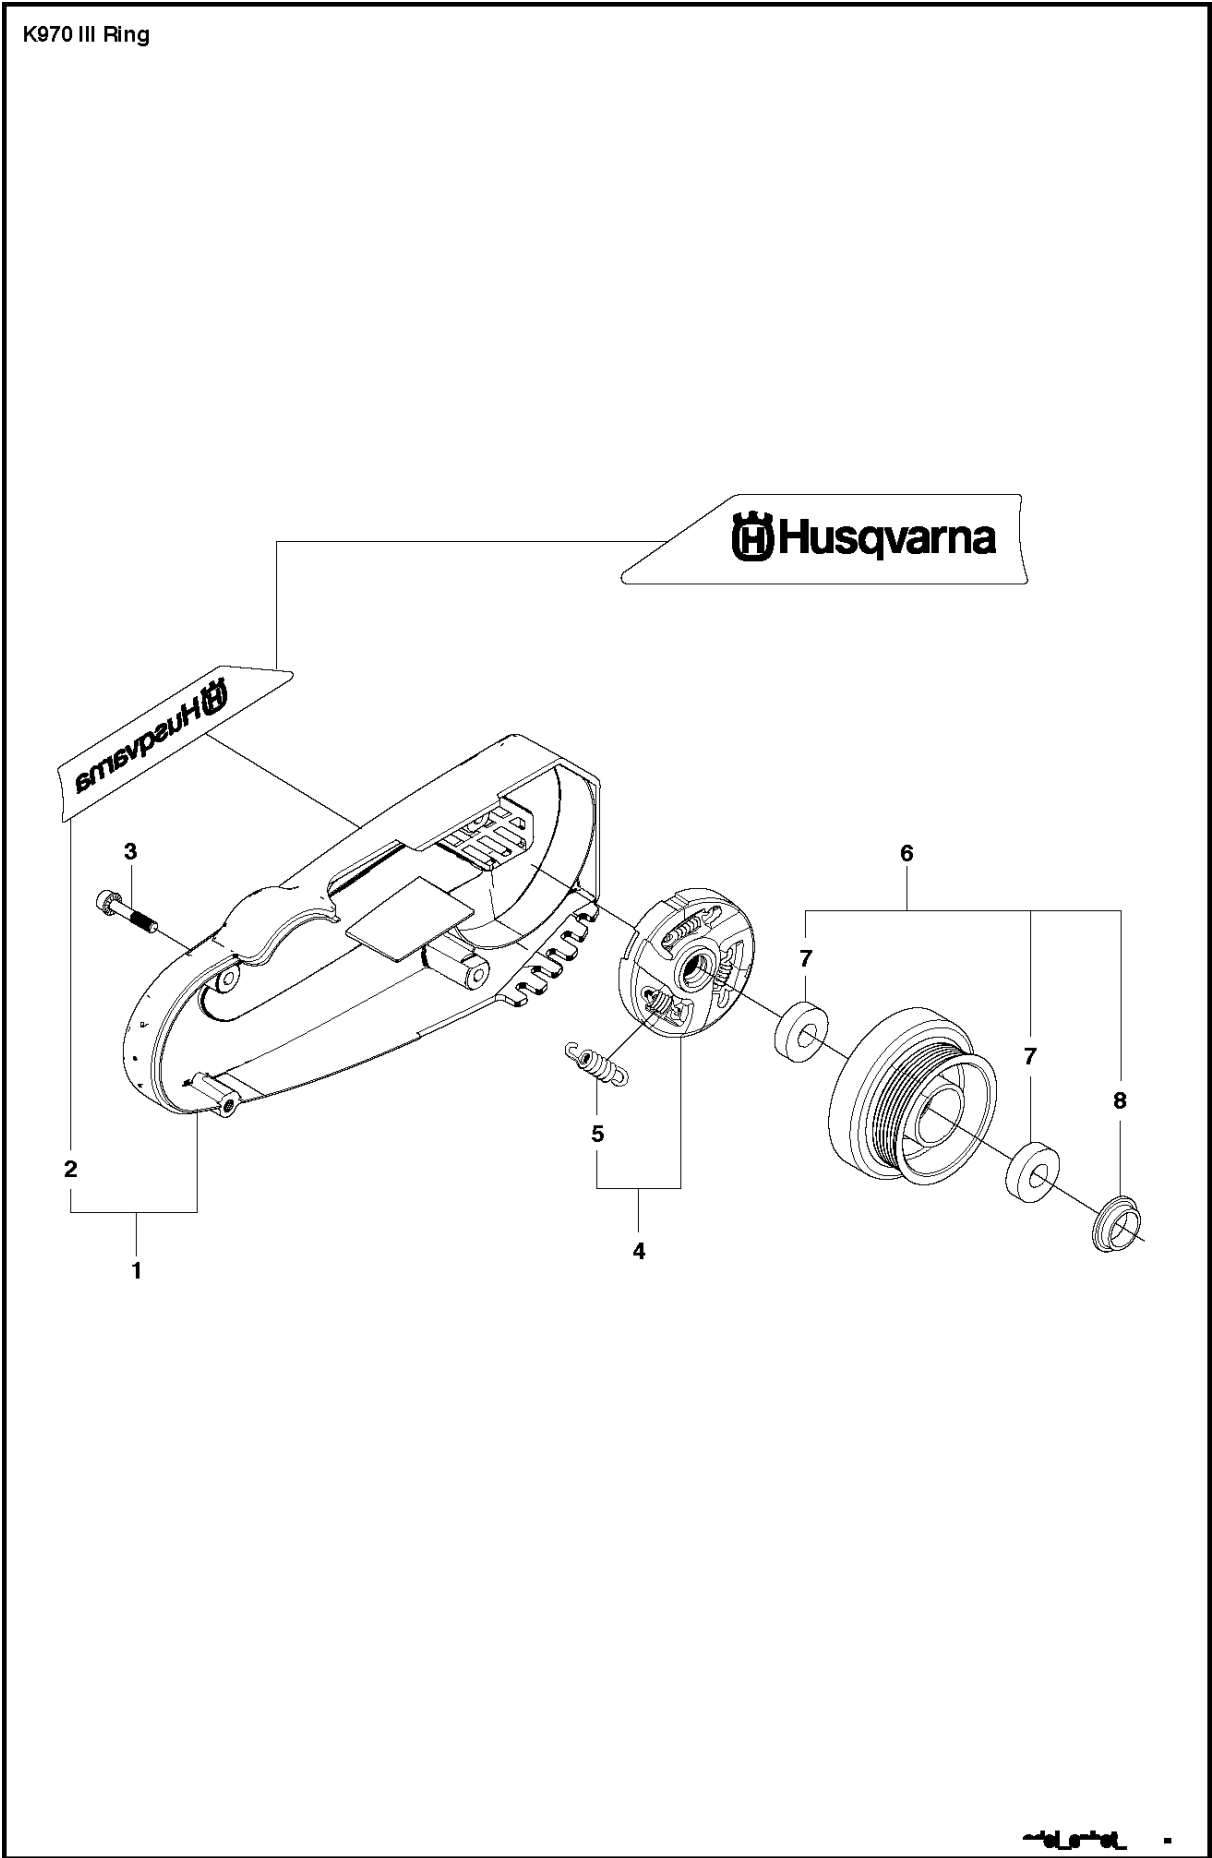

SPARE PARTS LIST

POWER CUTTERS

K970 III RING, 2017-03

BELT GUARD & PULLEY

K970 III RING, 2017-03

Ref	Part No	Description	Remark	QTY KIT
1	506 28 09-07	BELT GUARD	Incl. 2	1
2	544 93 31-01	LABEL		1
3	503 21 53-21	SCREW ITXSCM		4
4	503 70 15-01	CLUTCH ASSY	Incl. 5	1
5	503 14 51-01	CLUTCH SPRING		3
6	525 62 10-01	DRIVING PULLEY ASSY	Incl 7 - 8	1
7	525 83 18-01	BALL BEARING		2
8	506 31 69-01	DUST COVER		1

K970 III Ring

BELT

K970 III RING, 2017-03

Ref	Part No	Description	Remark	QTY KIT
1	544 90 84-01	BELT		1
2	506 28 06-05	BELT TENSIONER ASSY	Incl. 3 - 12	1
3	544 21 84-37	SCREW ITXSCM		1
4	506 33 53-02	LEVER		1
5	506 33 52-01	SPACER		2
6	506 33 51-01	ROLLER		1
7	503 25 24-01	BALL BEARING		2
8	735 31 28-10	CIRCLIP		1
9	506 33 53-01	LEVER		1
10	732 21 16-01	LOCK NUT		1
11	506 33 54-01	SPACER		1
12	544 21 84-01	SCREW ITXSCM		1

CARBURETOR

K970 III RING, 2017-03

Ref	Part No	Description	Remark	QTY KIT
1	505 28 33-06	HOSE CLAMP		1
2	506 41 41-01	INLET PIPE		1
3	544 15 01-01	FLANGE		1
4	503 21 53-16	SCREW ITXSCM		2
5	544 11 39-01	CONSOLE		1
6	503 21 53-30	SCREW ITXSCM		1
7	506 41 42-01	PLATE		1
8	584 91 30-01	CARBURETTOR	RWJ-7	1
9	505 14 84-01	LEVER		1
10	576 49 04-01	THROTTLE CABLE ASSY		1
11	522 85 62-01	FLANGE INLET PIPE		1
12	521 92 67-01	INLET PIPE		1
13	510 24 39-01	FILTER		1
14	501 97 18-01	SCREW ITXSCM		2
15	586 06 21-01	CHISEL GUIDE		1
16	506 23 20-11	CHOKE	Incl. 17	1
17	506 27 25-01	WEAR PROTECTION		1
18	502 44 58-01	GASKET KIT	Walbro RWJ-5	1
19	502 44 59-03	REPAIR KIT	Walbro RWJ-5	1
21	593 77 69-01	THROTTLE SHAFT		1
20	593 77 77-01	CHOKE SHAFT		1