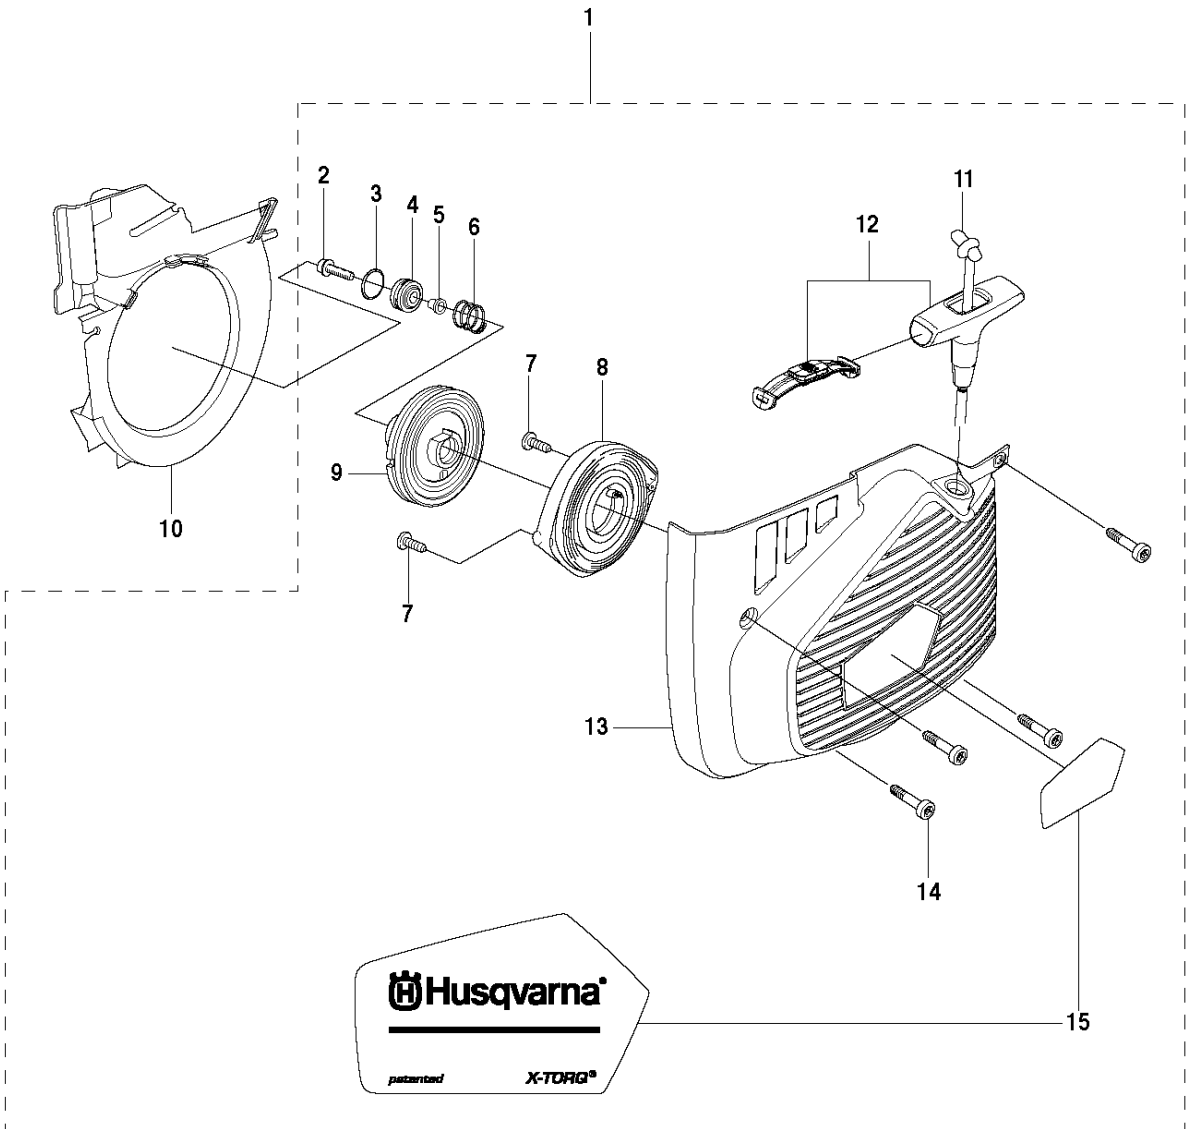

CARBURETOR

K970 III RING, 2017-03

Ref	Part No	Description	Remark	QTY KIT
1	505 28 33-06	HOSE CLAMP		1
2	506 41 41-01	INLET PIPE		1
3	544 15 01-01	FLANGE		1
4	503 21 53-16	SCREW ITXSCM		2
5	544 11 39-01	CONSOLE		1
6	503 21 53-30	SCREW ITXSCM		1
7	506 41 42-01	PLATE		1
8	584 91 30-01	CARBURETTOR	RWJ-7	1
9	505 14 84-01	LEVER		1
10	576 49 04-01	THROTTLE CABLE ASSY		1
11	522 85 62-01	FLANGE INLET PIPE		1
12	521 92 67-01	INLET PIPE		1
13	510 24 39-01	FILTER		1
14	501 97 18-01	SCREW ITXSCM		2
15	586 06 21-01	CHISEL GUIDE		1
16	506 23 20-11	CHOKE	Incl. 17	1
17	506 27 25-01	WEAR PROTECTION		1
18	502 44 58-01	GASKET KIT	Walbro RWJ-5	1
19	502 44 59-03	REPAIR KIT	Walbro RWJ-5	1
21	593 77 69-01	THROTTLE SHAFT		1
20	593 77 77-01	CHOKE SHAFT		1

K970 III Ring