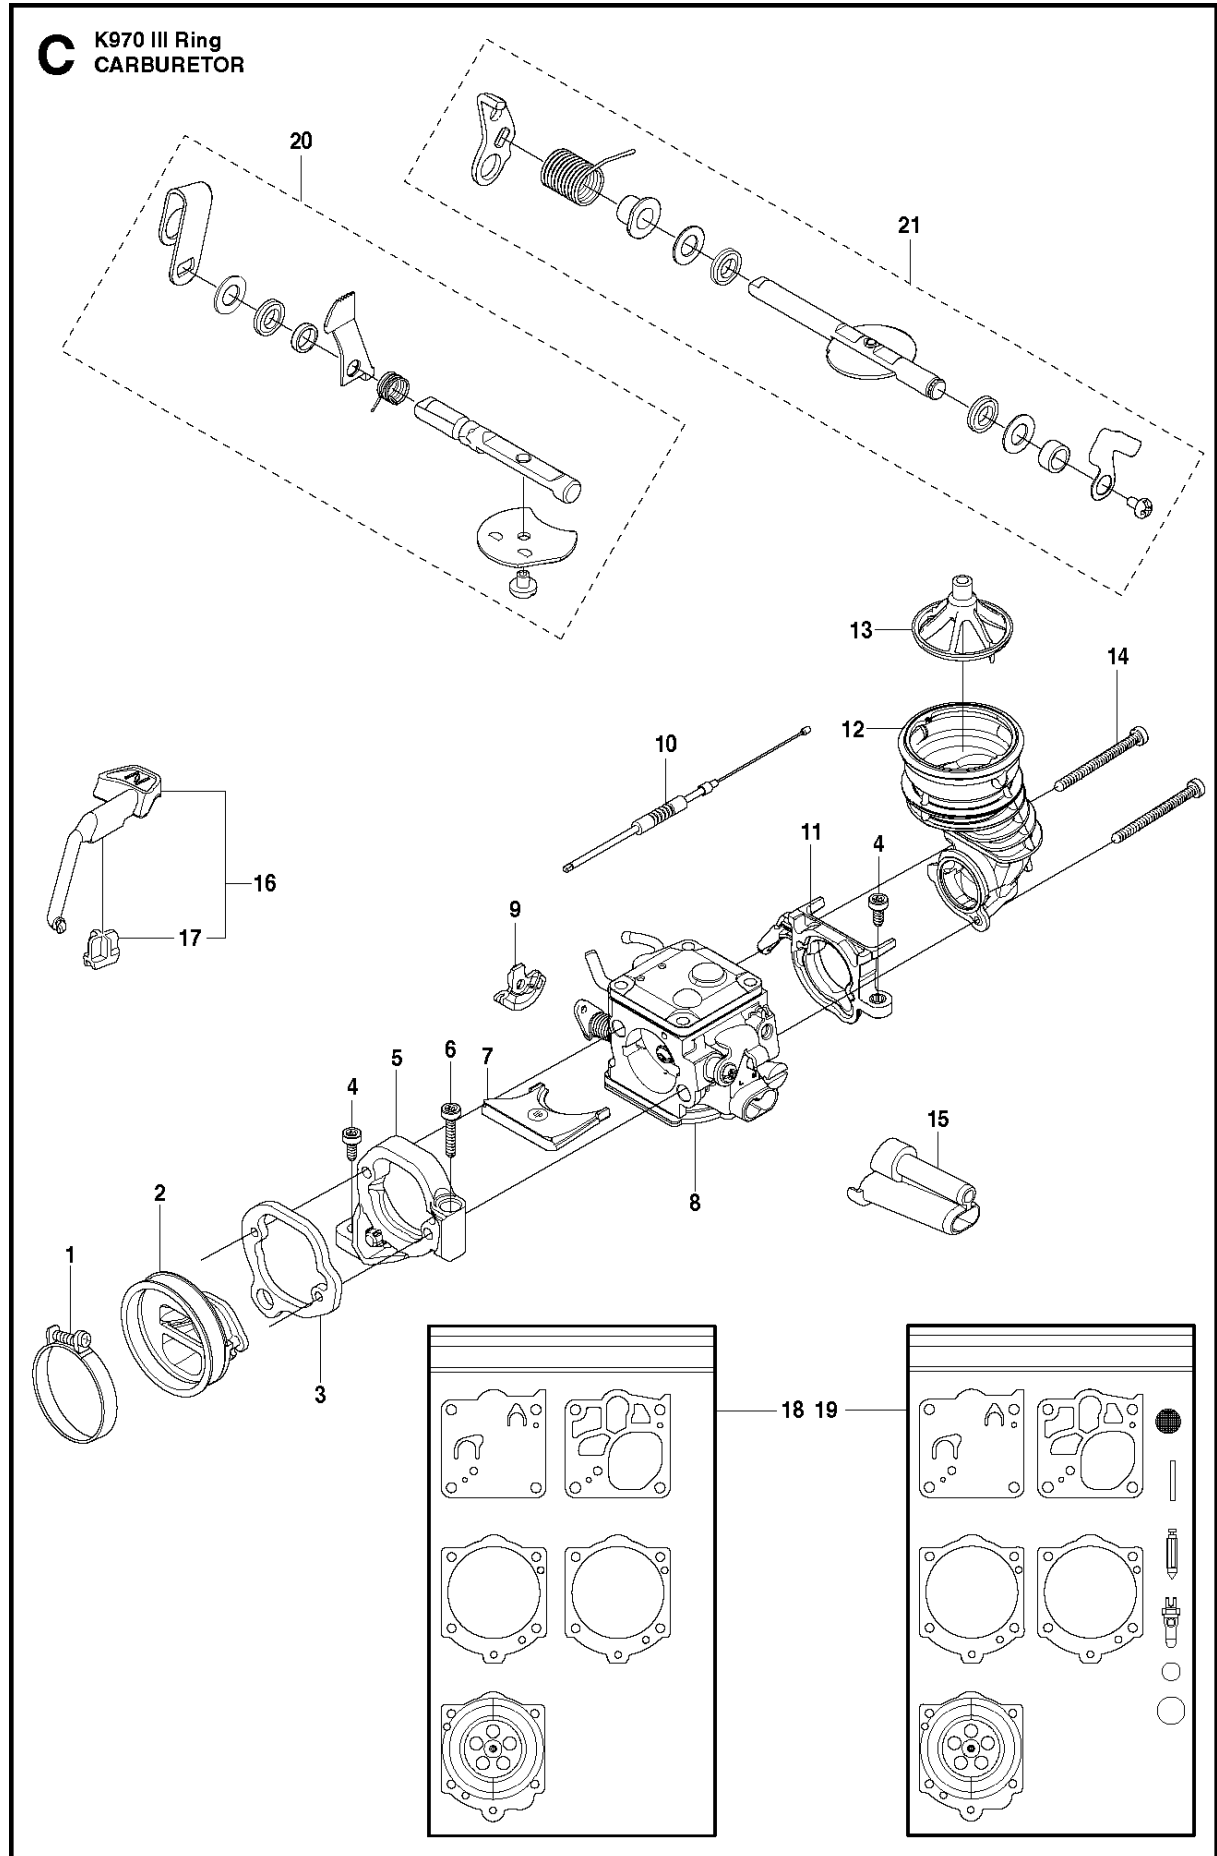

SPARE PARTS LIST

POWER CUTTERS

K970 III RING, 2017-03

BELT GUARD & PULLEY

K970 III RING, 2017-03

Ref	Part No	Description	Remark	QTY KIT
1	506 28 09-07	BELT GUARD	Incl. 2	1
2	544 93 31-01	LABEL		1
3	503 21 53-21	SCREW ITXSCM		4
4	503 70 15-01	CLUTCH ASSY	Incl. 5	1
5	503 14 51-01	CLUTCH SPRING		3
6	525 62 10-01	DRIVING PULLEY ASSY	Incl 7 - 8	1
7	525 83 18-01	BALL BEARING		2
8	506 31 69-01	DUST COVER		1

K970 III Ring

10 **K970 RING**

AIR FILTER COVER

K970 III RING, 2017-03

Ref	Part No	Description	Remark	QTY KIT
1	503 21 53-56	SCREW ITXSCM		2
2	503 21 53-26	SCREW ITXSCM		2
3a	584 91 33-04	DECAL		1
3b	584 91 33-01	DECAL		1
3c	584 91 33-03	DECAL		1
4	587 00 51-02	FILTER COVER ASSY		1
5	510 24 41-06	AIR FILTER		1
6	586 35 64-02	CYLINDER COVER ASSY	Incl. 7	1
7	525 61 70-04	SEALING	L=0,7 M. Cut to fit	2
8	585 42 83-01	PLUG		1
9	503 21 53-30	SCREW ITXSCM		2
10	525 57 16-04	DECAL		1
11	729 52 89-71	SCREW CRPANT		2
12	576 43 14-01	COVER		1
13	578 06 53-01	SEALING		1

CARBURETOR

K970 III RING, 2017-03

Ref	Part No	Description	Remark	QTY KIT
1	505 28 33-06	HOSE CLAMP		1
2	506 41 41-01	INLET PIPE		1
3	544 15 01-01	FLANGE		1
4	503 21 53-16	SCREW ITXSCM		2
5	544 11 39-01	CONSOLE		1
6	503 21 53-30	SCREW ITXSCM		1
7	506 41 42-01	PLATE		1
8	584 91 30-01	CARBURETTOR	RWJ-7	1
9	505 14 84-01	LEVER		1
10	576 49 04-01	THROTTLE CABLE ASSY		1
11	522 85 62-01	FLANGE INLET PIPE		1
12	521 92 67-01	INLET PIPE		1
13	510 24 39-01	FILTER		1
14	501 97 18-01	SCREW ITXSCM		2
15	586 06 21-01	CHISEL GUIDE		1
16	506 23 20-11	CHOKE	Incl. 17	1
17	506 27 25-01	WEAR PROTECTION		1
18	502 44 58-01	GASKET KIT	Walbro RWJ-5	1
19	502 44 59-03	REPAIR KIT	Walbro RWJ-5	1
21	593 77 69-01	THROTTLE SHAFT		1
20	593 77 77-01	CHOKE SHAFT		1