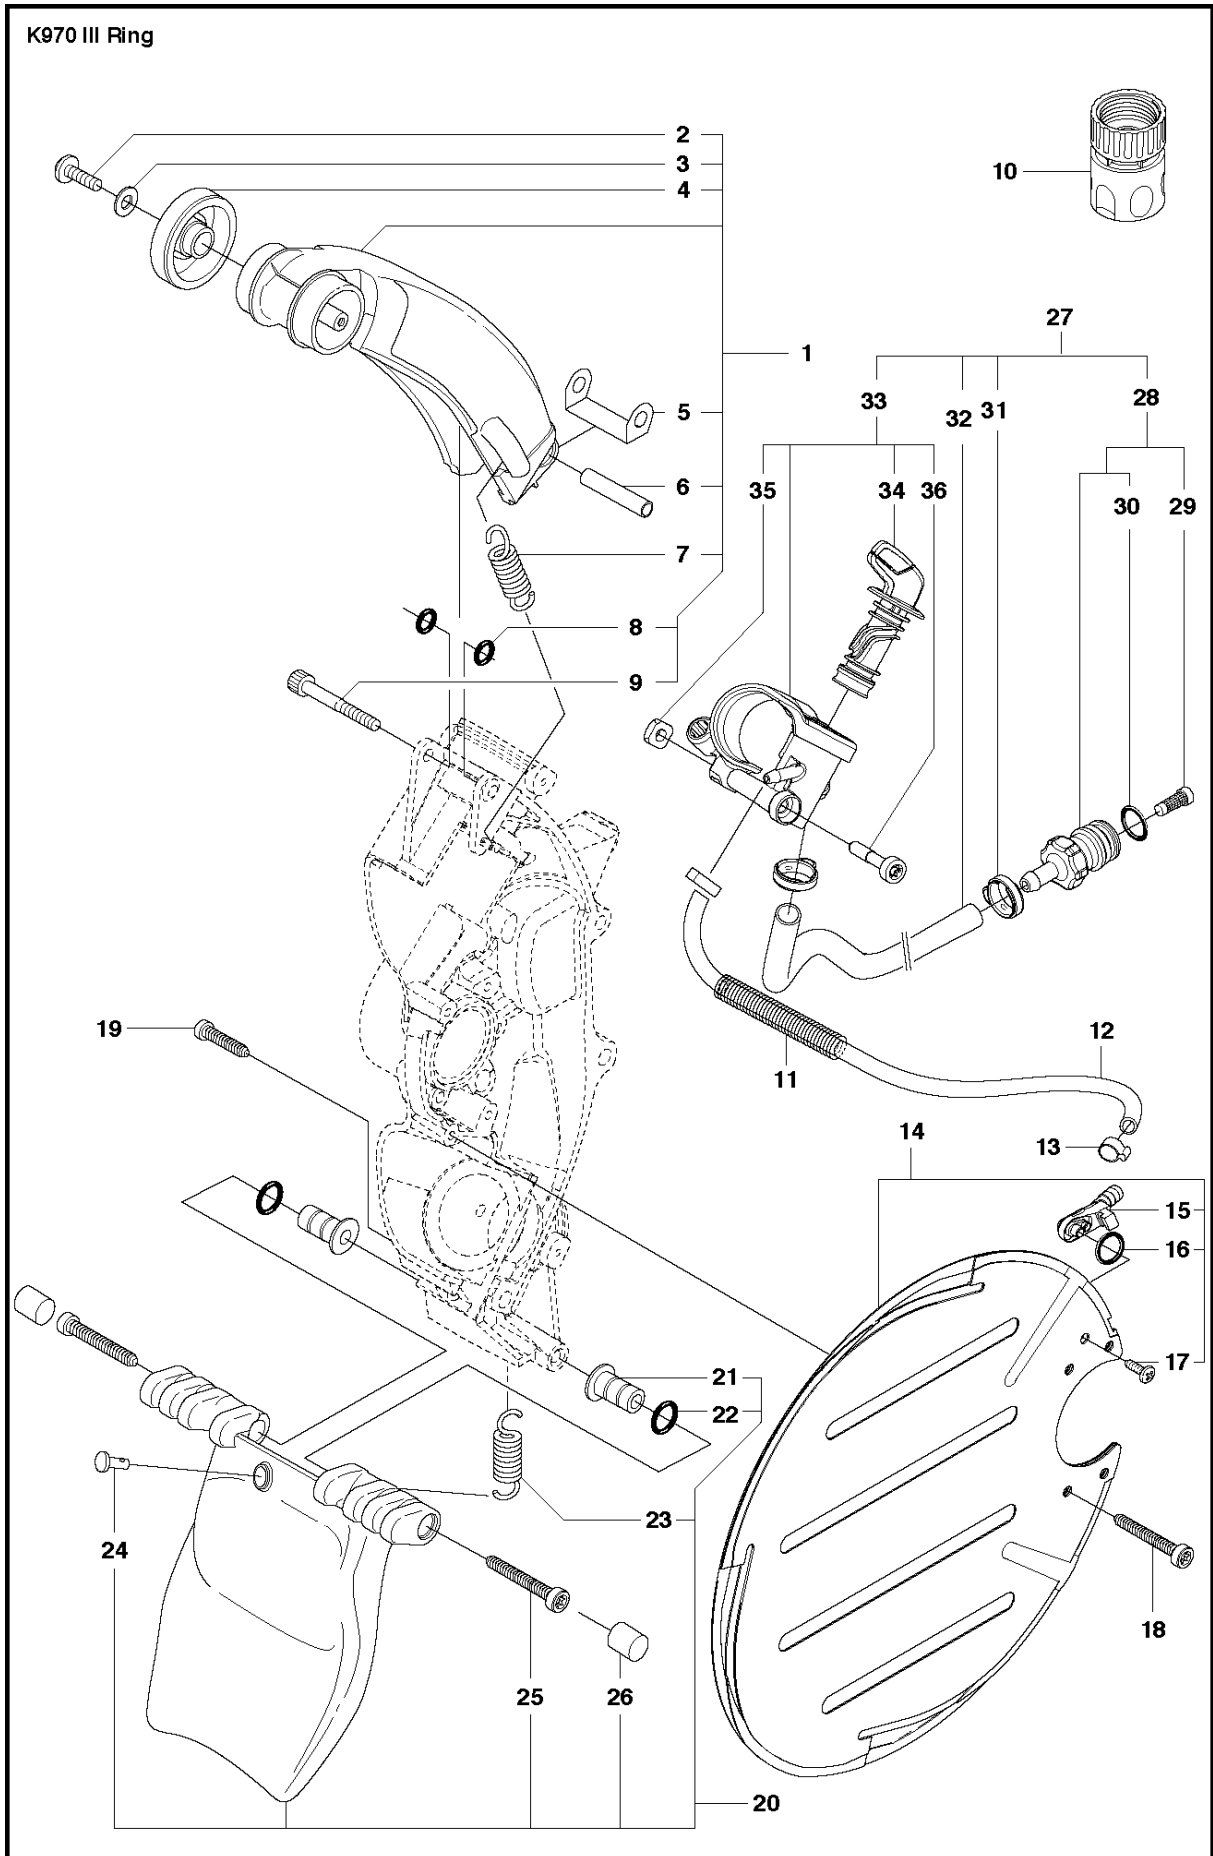

FUEL TANK & HANDLE

K970 III RING, 2017-03

Ref	Part No	Description	Remark	QTY KIT
5	585 01 99-01	HOSE GUARD		1
1	544 06 12-01	SCREW ITXSCM		1
2	503 21 54-20	SCREW ITXSCT		2
3	585 90 56-01	ANTIVIBRATION ELEMENT		1
4	579 67 35-01	HANDLE		1
6	503 26 60-03	COUPLER	1/2"	1
6	503 26 60-04	COUPLER	GHT 3/4"	1
7	581 47 62-03	HOSE KIT		1