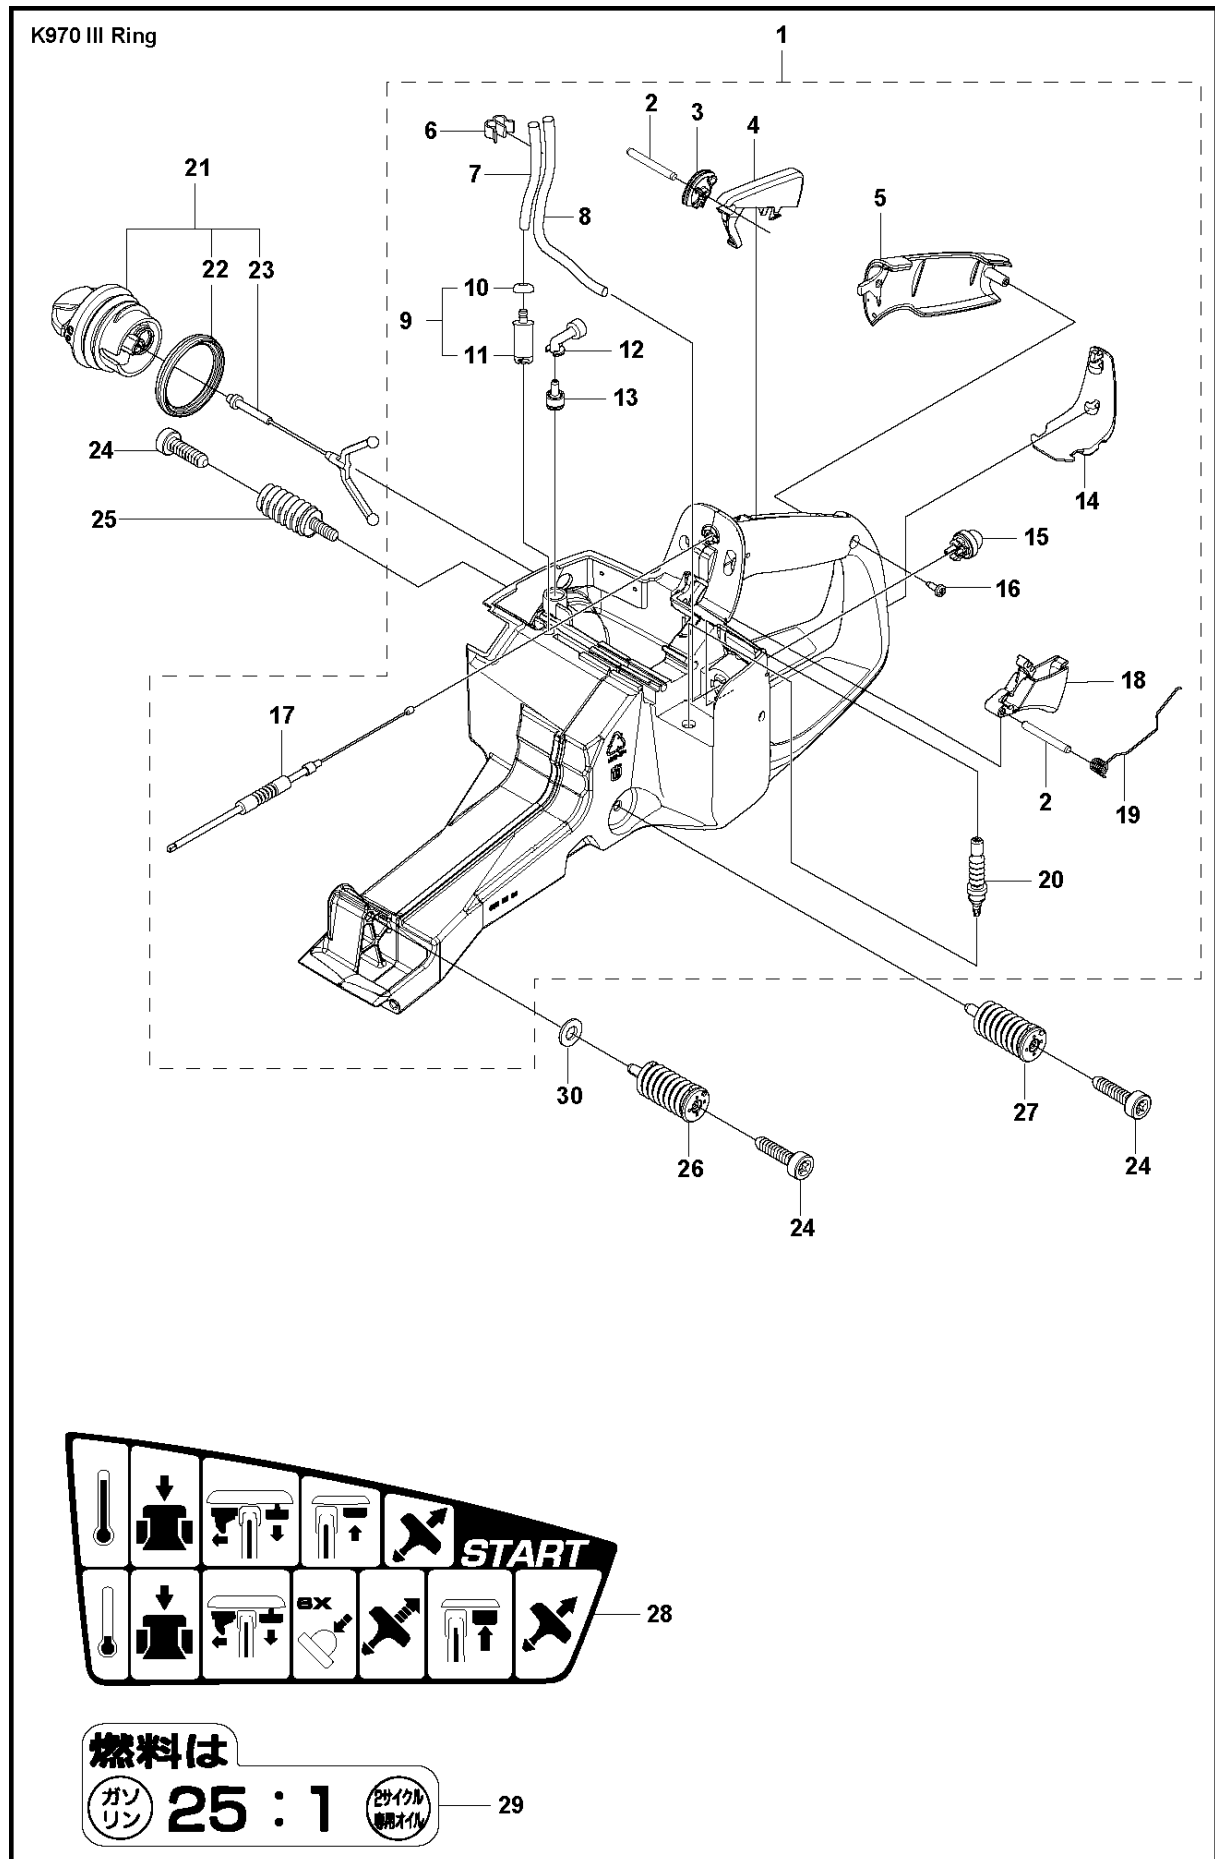

SPARE PARTS LIST

POWER CUTTERS

K970 III RING, 2017-03

BELT GUARD & PULLEY

K970 III RING, 2017-03

Ref	Part No	Description	Remark	QTY KIT
1	506 28 09-07	BELT GUARD	Incl. 2	1
2	544 93 31-01	LABEL		1
3	503 21 53-21	SCREW ITXSCM		4
4	503 70 15-01	CLUTCH ASSY	Incl. 5	1
5	503 14 51-01	CLUTCH SPRING		3
6	525 62 10-01	DRIVING PULLEY ASSY	Incl 7 - 8	1
7	525 83 18-01	BALL BEARING		2
8	506 31 69-01	DUST COVER		1

CYLINDER, PISTON & MUFFLER

K970 III RING, 2017-03

Ref	Part No	Description	Remark	QTY KIT
1	544 21 84-40	SCREW ITXSCM		6
2	586 35 10-02	CYLINDER ASSY	Incl. 9 - 10, 13	1
3	577 99 76-02	HEAT DEFLECTOR		1
4	585 28 09-01	GASKET		1
5	587 63 11-01	MUFFLER ASSY		1
6	503 21 53-25	SCREW ITXSCM		1
7	503 23 04-02	WASHER		1
8	584 91 22-01	DECOMPRESSION VALVE		1
9	579 34 00-01	GASKET	Paper gasket	1
10	506 41 32-02	PISTON	Incl. 11 - 12	1
11	503 28 90-35	PISTON RING		2
12	737 44 13-00	CIRCLIP		2
13	503 25 61-01	NEEDLE BEARING		1
15	544 22 98-06	GASKET KIT	Incl. 4, 9, 15 - 16	1
16	503 26 02-04	SEALING RING		2
17	506 41 39-04	GASKET		1
14	578 11 91-01	SLEEVE		1
18	577 98 89-01	GASKET		1
19	576 49 94-01	GASKET	Metal gasket	1

CRANKSHAFT

K970 III RING, 2017-03

Ref	Part No	Description	Remark	QTY KIT
1	574 26 76-02	CRANKSHAFT ASSY	Incl. 2 - 4	1
2	503 25 00-02	BALL BEARING		2
3	506 41 44-01	CUP		2
4	503 25 61-01	NEEDLE BEARING		1