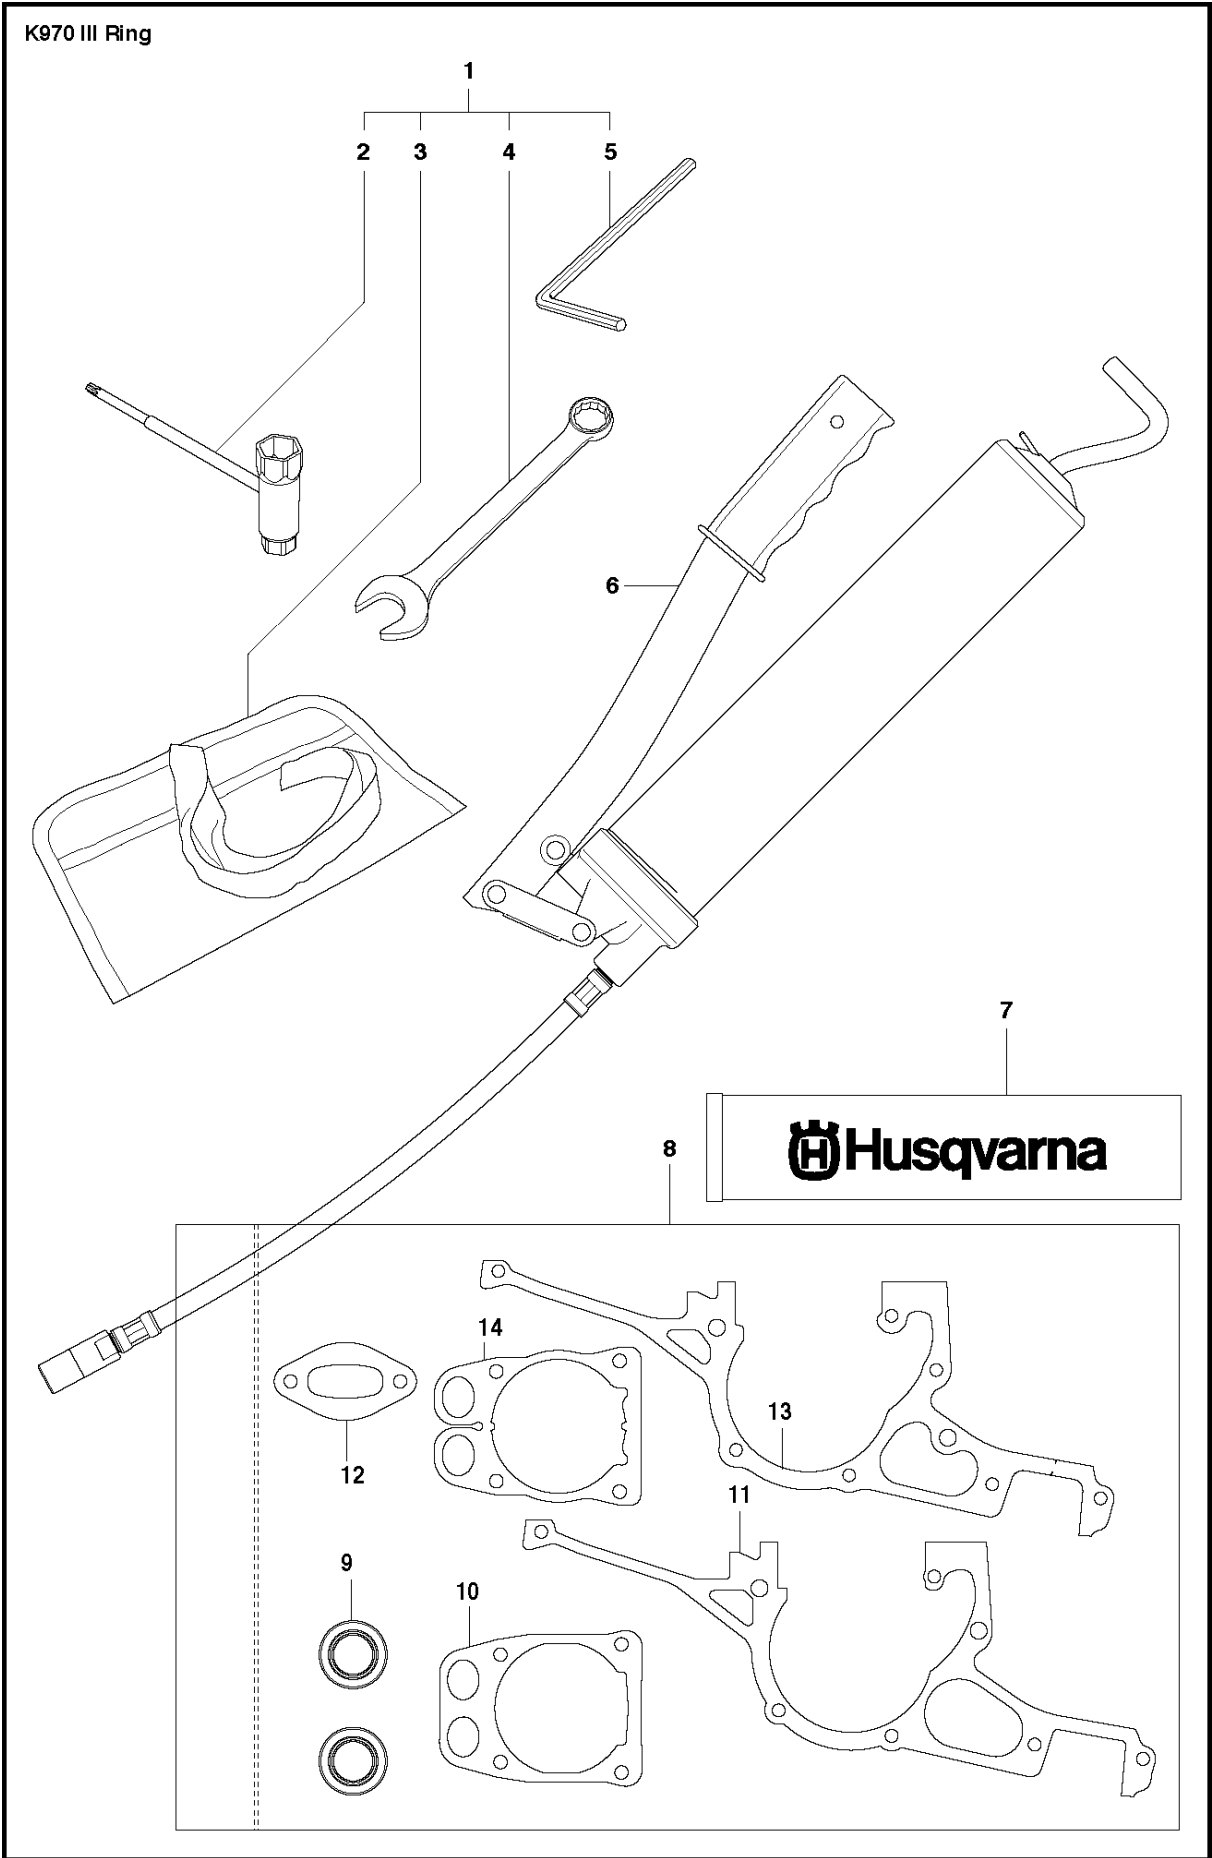

Ref	Part No	Description	Remark	QTY KIT
1	506 49 34-01	BEARING CAGE	Incl. 2, 5 - 18	2
2	506 35 20-05	GUIDE ROLLER	Incl. 3, 4	1
3	503 22 04-01	NUT		1
4	506 30 34-01	DRIVER		1
5	506 31 69-01	DUST COVER		1
6	506 37 93-02	SPACING SLEEVE		1
7	503 26 20-01	SEALING RING		1
8	735 31 28-10	CIRCLIP		1
9	503 25 24-01	BALL BEARING		2
10	506 30 33-01	SPACING SLEEVE		1
11	506 31 68-01	SPACING SLEEVE		1
12	506 49 32-01	SHAFT		1
13	506 38 11-01	HUB CAP		1
14	740 48 20-12	O-RING		1
15	506 38 09-01	BEARING CAGE		1
16	506 34 76-01	COMPRESSION SPRING		1
17	506 30 35-01	BUMPER		1
18	506 38 97-01	PEN		1
19	544 07 76-01	SLEEVE	Incl. 20, 21	2
20	506 34 39-01	WIRE		1
21	740 48 25-02	O-RING		1
22	506 38 22-02	KNOB	Incl. 23	1
23	506 33 65-01	SEALING RING		1
24	506 38 21-02	HUB CAP		1