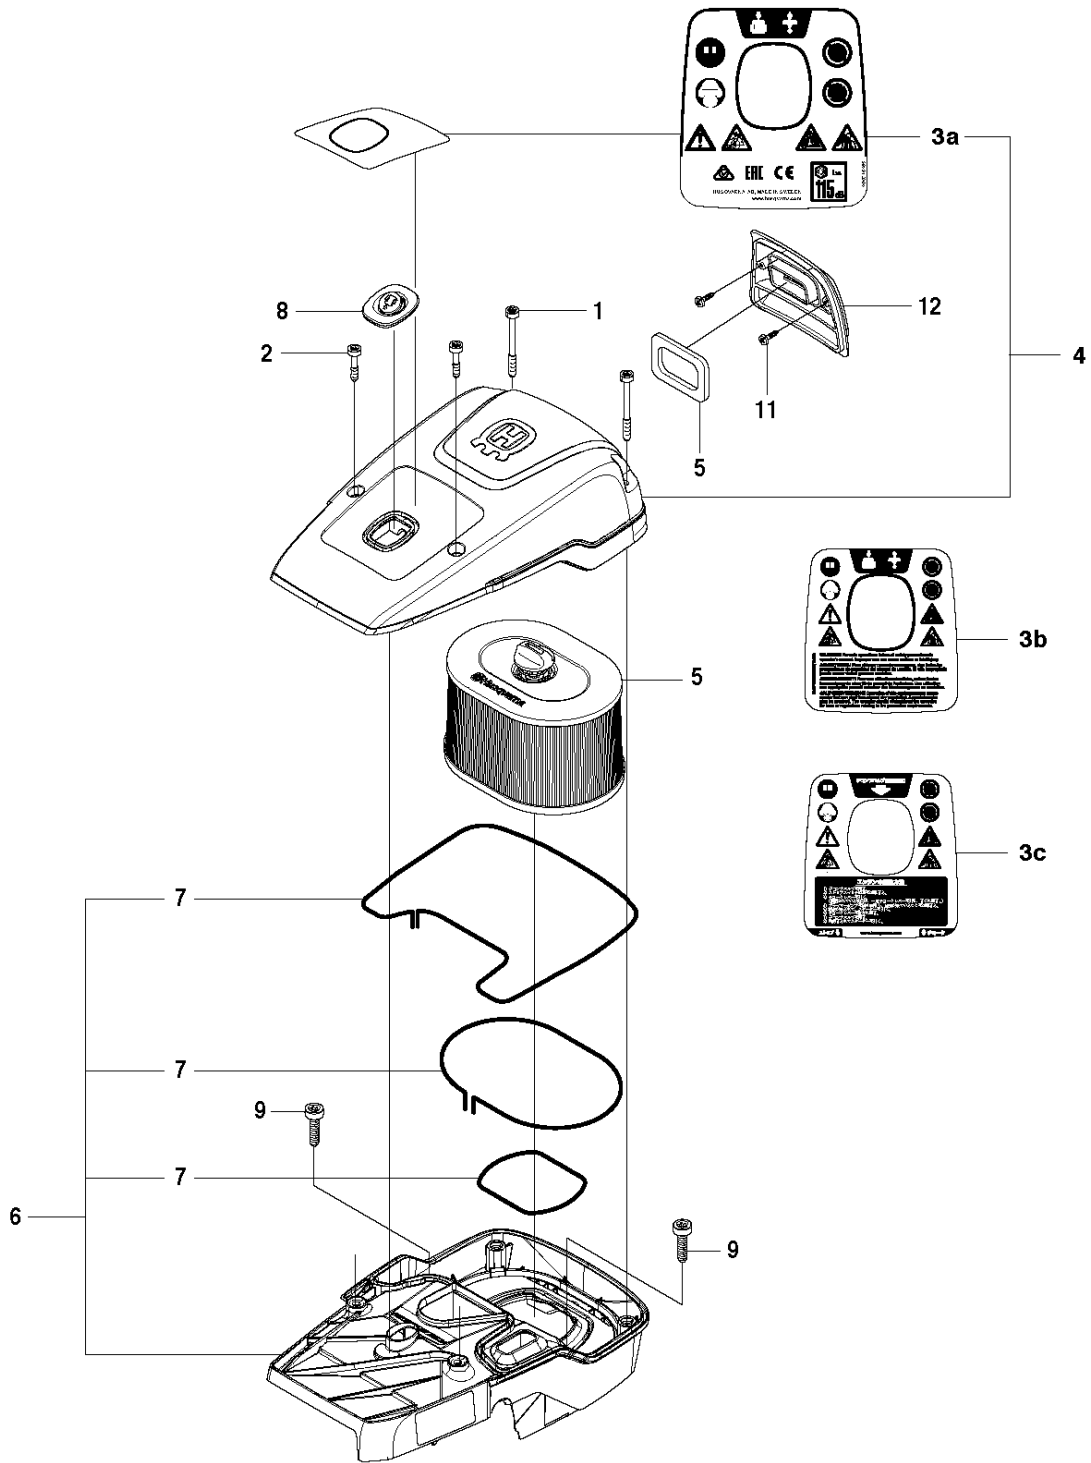

BELT

K970 III RING, 2017-03

Ref	Part No	Description	Remark	QTY KIT
1	544 90 84-01	BELT		1
2	506 28 06-05	BELT TENSIONER ASSY	Incl. 3 - 12	1
3	544 21 84-37	SCREW ITXSCM		1
4	506 33 53-02	LEVER		1
5	506 33 52-01	SPACER		2
6	506 33 51-01	ROLLER		1
7	503 25 24-01	BALL BEARING		2
8	735 31 28-10	CIRCLIP		1
9	506 33 53-01	LEVER		1
10	732 21 16-01	LOCK NUT		1
11	506 33 54-01	SPACER		1
12	544 21 84-01	SCREW ITXSCM		1

K970 III Ring

10 **K970 RING**