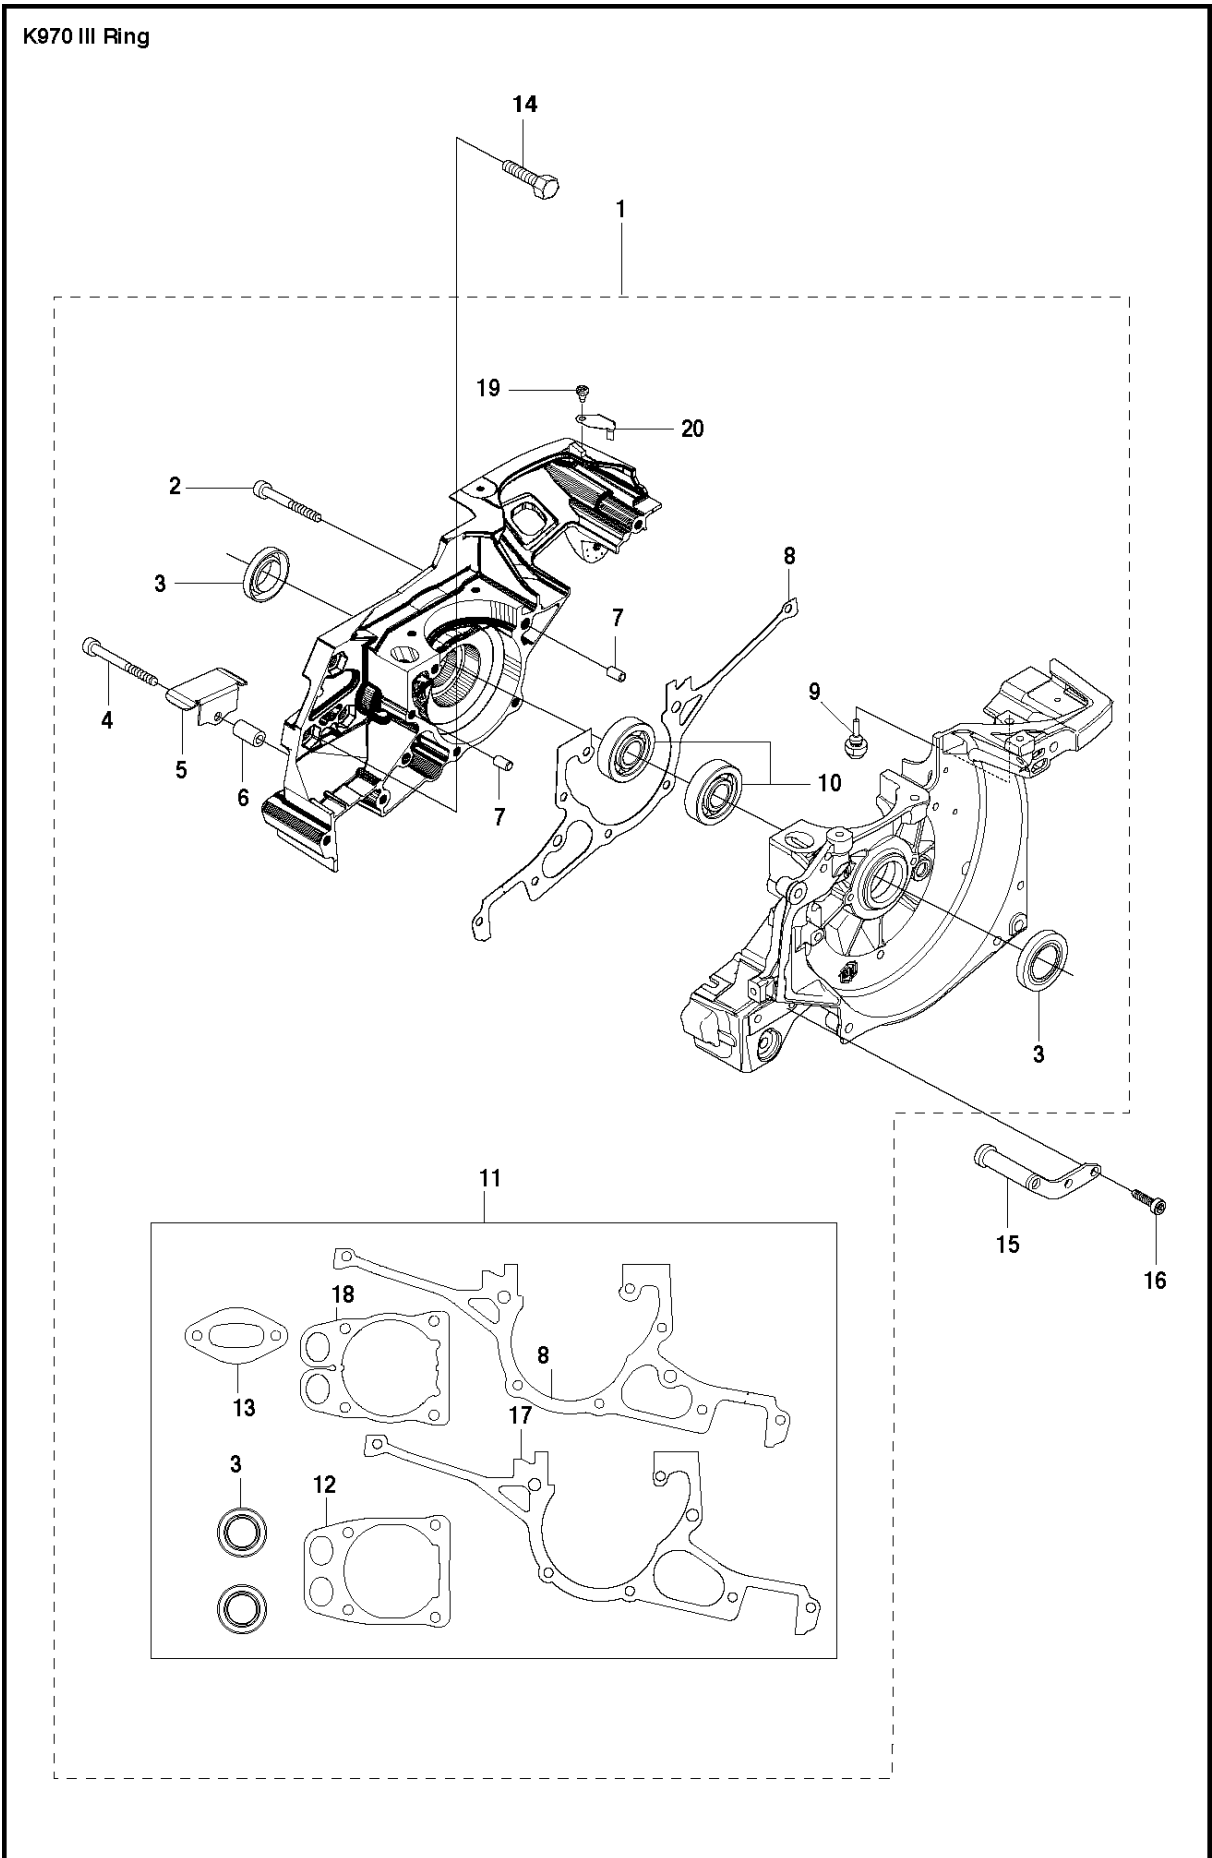

SPARE PARTS LIST

POWER CUTTERS

K970 III RING, 2017-03

BELT GUARD & PULLEY

K970 III RING, 2017-03

Ref	Part No	Description	Remark	QTY KIT
1	506 28 09-07	BELT GUARD	Incl. 2	1
2	544 93 31-01	LABEL		1
3	503 21 53-21	SCREW ITXSCM		4
4	503 70 15-01	CLUTCH ASSY	Incl. 5	1
5	503 14 51-01	CLUTCH SPRING		3
6	525 62 10-01	DRIVING PULLEY ASSY	Incl 7 - 8	1
7	525 83 18-01	BALL BEARING		2
8	506 31 69-01	DUST COVER		1

CRANKSHAFT

K970 III RING, 2017-03

Ref	Part No	Description	Remark	QTY KIT
1	574 26 76-02	CRANKSHAFT ASSY	Incl. 2 - 4	1
2	503 25 00-02	BALL BEARING		2
3	506 41 44-01	CUP		2
4	503 25 61-01	NEEDLE BEARING		1

FUEL TANK

K970 III RING, 2017-03

Ref	Part No	Description	Remark	QTY	KIT
1	581 92 21-13	FUEL TANK ASSY		1	
2	720 12 40-20	PARALLEL PIN		2	1
3	537 20 85-01	CABLE LEVER		1	1
4	510 25 52-01	THROTTLE LOCKOUT		1	1
5	537 20 56-01	COVER		1	1
6	574 44 42-01	CLIP		1	1
7	581 75 62-02	FUEL HOSE		1	1
8	537 04 24-18	FUEL HOSE		1	1
9	506 26 41-11	FUEL FILTER		1	1
10	506 27 11-01	HOSE CLAMP		1	1
11	506 26 41-01	FUEL FILTER		1	1
12	576 90 04-01	TANK VENT ASSY		1	1
13	537 35 95-01	TANK VENT ASSY		1	1
14	502 47 16-01	GROUND SUPPORT		1	1
15	540 05 49-01	AIR CLEANER		1	1
16	525 88 74-02	SCREW CITXPANT		1	1
17	576 49 04-01	THROTTLE CABLE ASSY		1	1
18	502 47 18-01	THROTTLE CONTROL		1	1
19	537 20 98-01	SPRING		1	1
20	576 13 99-01	FUEL HOSE		1	1
21	522 62 00-01	TANK CAP ASSY		1	
22	506 29 21-01	GASKET		1	
23	503 57 89-01	HOLDER		1	
24	544 06 12-01	SCREW ITXSCM		3	
25	537 21 03-09	ANTIVIBRATION ELEMENT		1	
26	537 21 03-10	ANTIVIBRATION ELEMENT		1	
27	537 21 03-05	ANTIVIBRATION ELEMENT		1	
28	525 57 20-02	DECAL		1	
29	506 31 30-01	LABEL		1	
30	503 23 00-80	WASHER		1	