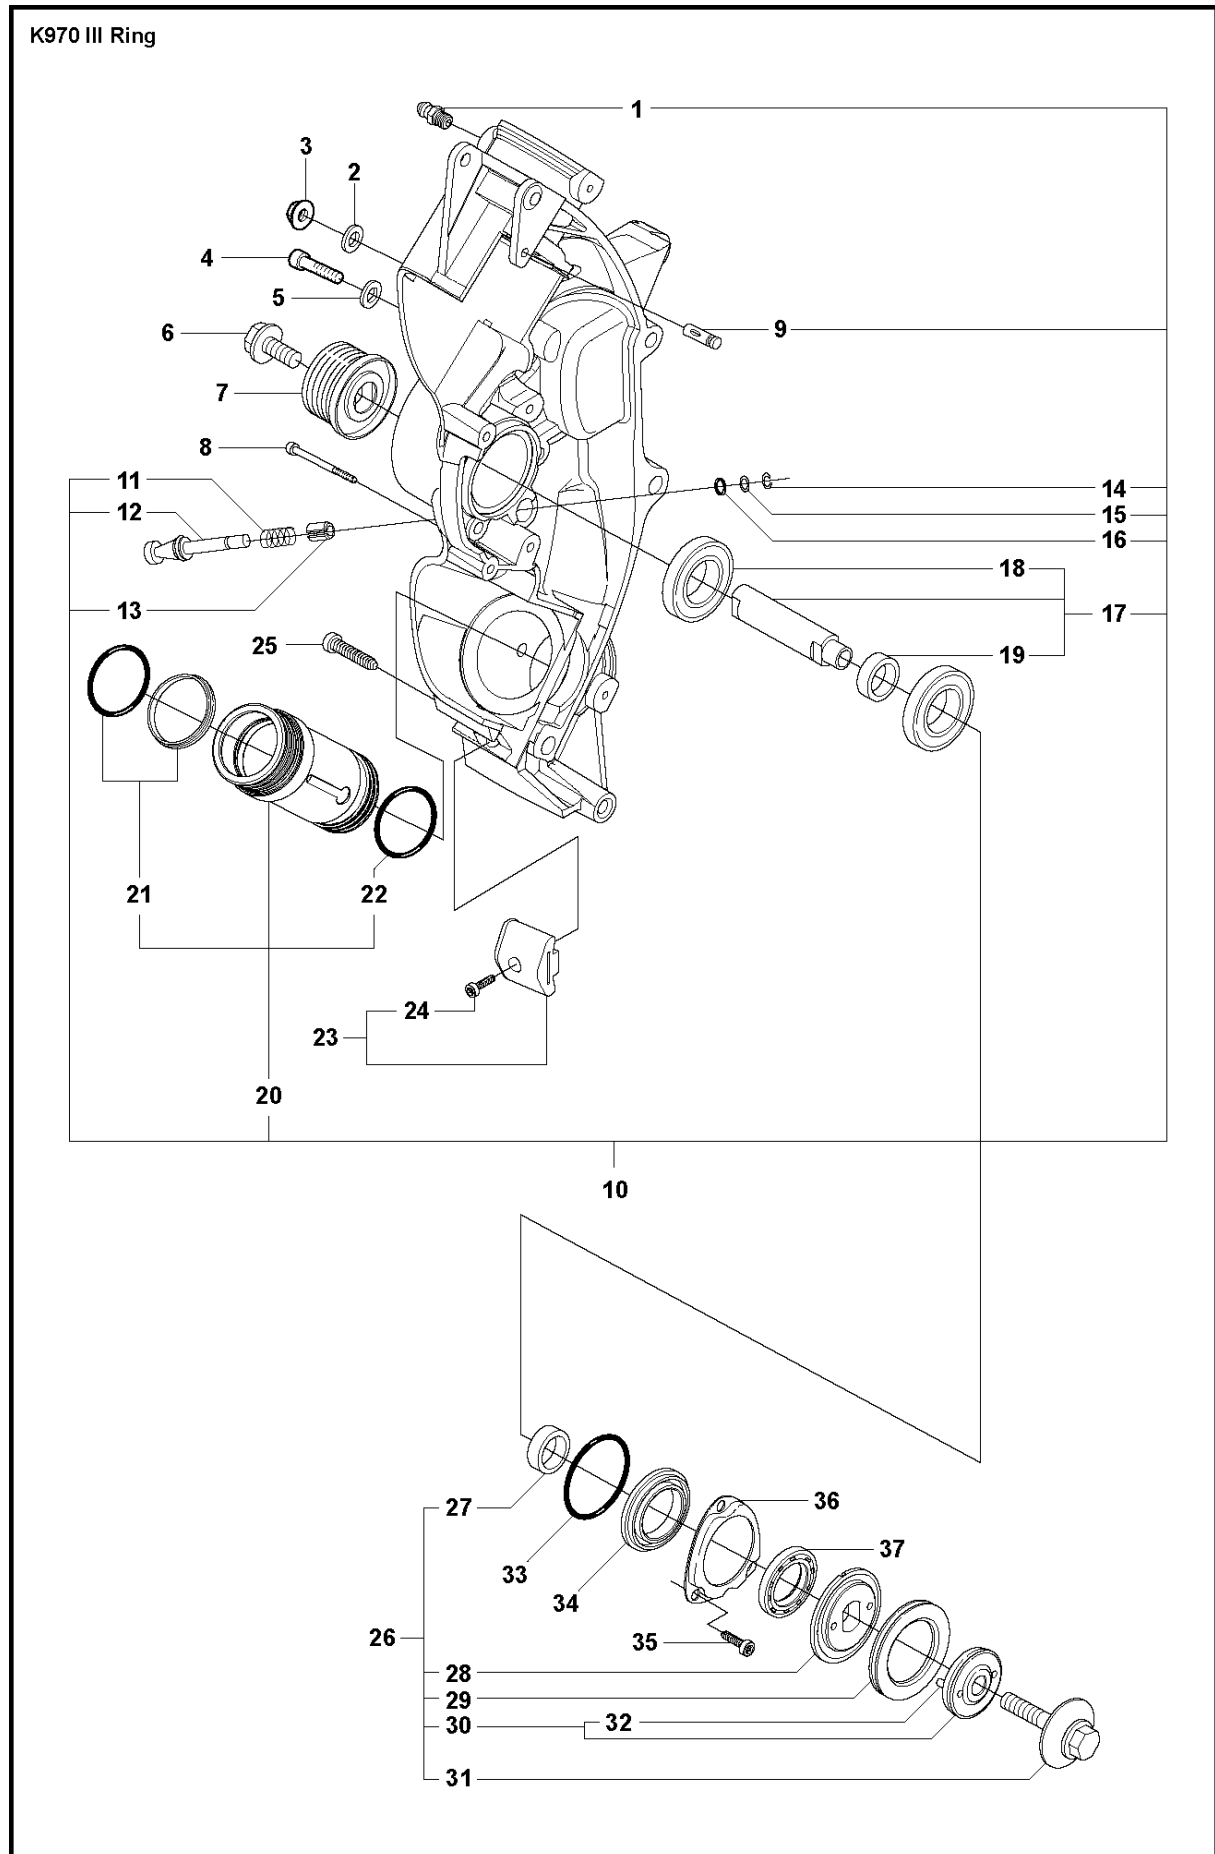

LEVEL ASSY

K970 III RING, 2017-03

Ref	Part No	Description	Remark	QTY KIT
1	506 35 18-07	LEVER ASSY	Incl. 2, 5 - 18	2
2	506 35 21-03	SUPPORT ROLLER	Incl. 3, 4	1
3	503 22 04-01	NUT	Fine thread	1
4	506 30 34-01	DRIVER		1
5	506 39 95-01	SEALING		1
6	506 32 17-01	WASHER		1
7	506 37 93-02	SPACING SLEEVE		1
8	503 26 20-01	SEALING RING		1
9	735 31 28-10	CIRCLIP		1
10	525 83 18-01	BALL BEARING		2
11	506 31 68-02	SPACING SLEEVE		1
12	506 30 33-02	SPACING SLEEVE		1
13	506 49 32-02	SHAFT		1
14	506 34 63-01	WASHER		1
15	503 22 00-01	HEXAGON NUT		1
16	503 26 30-08	O-RING		1
17	503 26 30-26	O-RING		2
18	506 34 64-01	SCREW		1
19	506 33 49-03	SPACING TUBE		2
20	506 49 33-03	COVER	Incl. 21 - 24	1
21	503 23 04-03	WASHER		4
22	503 20 54-35	SCREW		4
23	740 42 04-00	O-RING		2
24	506 33 08-01	THREAD INSERT		2
25	505 57 49-01	ADJUSTMENT WHEEL		2
26	506 37 63-01	SPACER		2
27	506 37 64-01	RUBBER BUSHING		2
28	725 53 81-56	SCREW IHSCM		2
29	506 35 19-03	WEAR PROTECTION	Incl. 29	1
30	505 57 41-01	SCREW ITXSCM		1