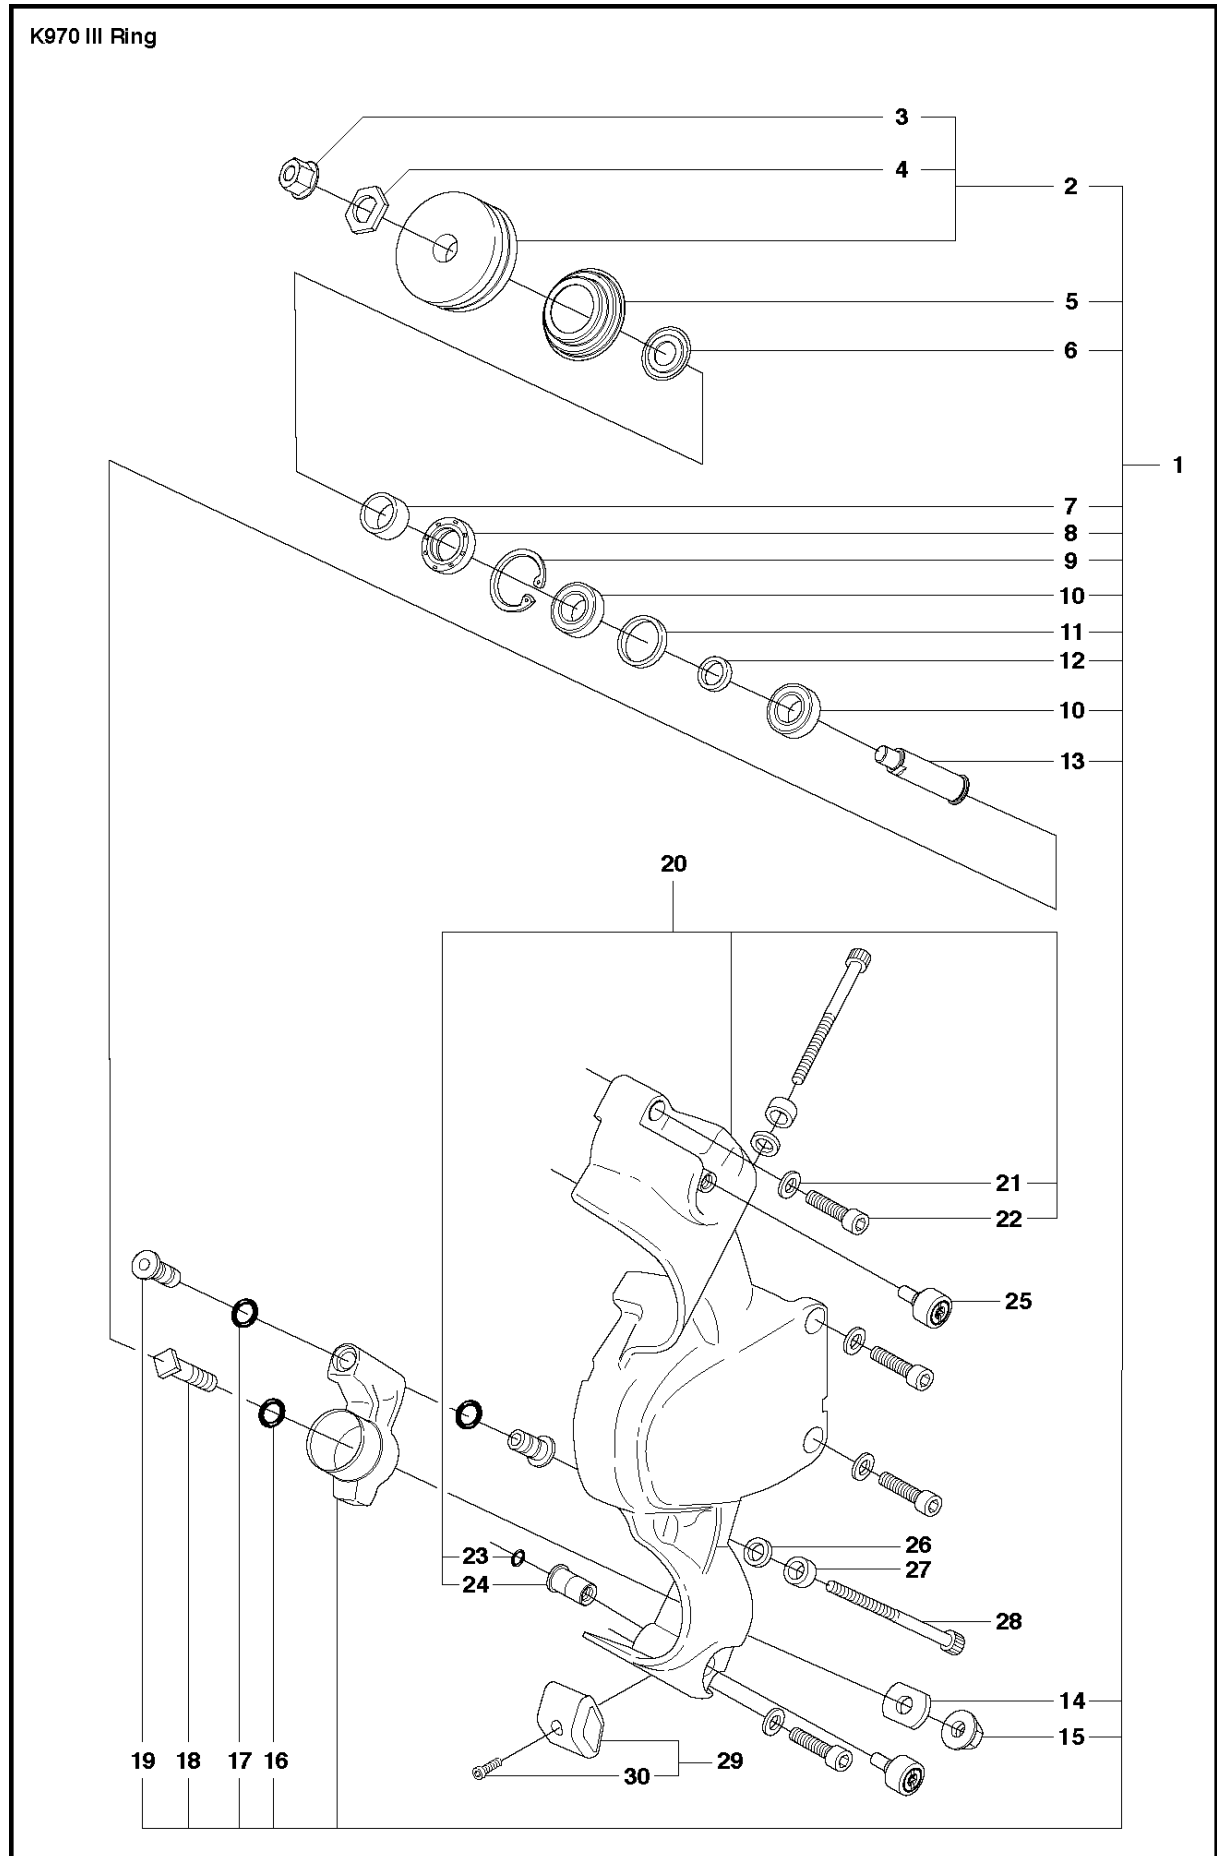

GUARDS

K970 III RING, 2017-03

Ref	Part No	Description	Remark	QTY KIT
1	506 24 69-06	BLADE GUARD	Incl. 2 - 9	1
2	503 21 46-01	SCREW		2
3	734 48 80-01	WASHER		2
4	506 26 22-02	WHEEL		2
5	506 31 28-01	COVER PLATE		1
6	506 31 45-01	SPACING TUBE		1
7	504 11 67-01	SPRING		1
8	503 26 30-25	O-RING		2
9	544 21 84-47	SCREW ITXSCM		1
10	503 26 60-03	COUPLER		1
11	506 35 27-01	PROTECTIVE SPRING		1
12	581 89 35-09	HOSE	220 mm	1
13	506 09 56-03	HOSE CLAMP		1
14	506 38 33-05	DISC	Incl. 15-17	1
15	506 38 29-01	NIPPLE		1
16	740 42 10-00	O-RING		
17	729 52 89-71	SCREW CRPANT		1
18	505 57 41-01	SCREW ITXSCM		4
19	503 21 53-20	SCREW ITXSCM		1
20	506 35 22-05	SPRAY GUARD ASSY	Incl. 21 - 26	1
21	506 33 49-02	SPACING TUBE		2
22	740 42 05-00	O-RING		2
23	506 33 95-01	DRAW SPRING		1
24	506 33 96-01	BOLT		1
25	544 21 84-37	SCREW ITXSCM		2
26	506 34 90-01	SEALING		2
27	581 47 62-03	HOSE KIT	Incl. 28, 31 - 33	1
28	581 47 83-02	NIPPLE		1
29	506 29 88-01	FILTER		1
30	505 10 35-01	O-RING		1
31	589 63 86-01	HOSE CLAMP		2
32	578 19 81-02	HOSE		1
33	578 24 33-04	VALVE ASSY	Incl. 34-36	1
34	581 35 70-01	LEVER ASSY		1
35	503 22 65-04	SQUARE NUT		1
36	503 21 53-41	SCREW ITXSCM		1