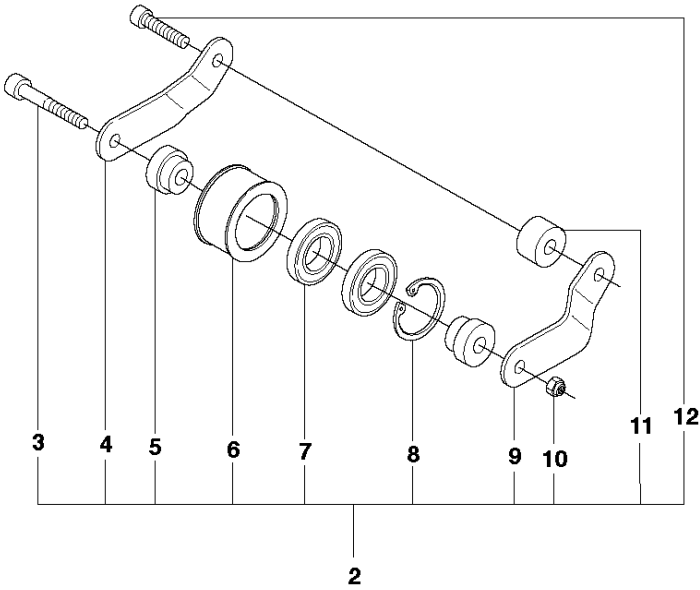

SPARE PARTS LIST

POWER CUTTERS

K970 III RING, 2017-03

BELT GUARD & PULLEY

K970 III RING, 2017-03

Ref	Part No	Description	Remark	QTY KIT
1	506 28 09-07	BELT GUARD	Incl. 2	1
2	544 93 31-01	LABEL		1
3	503 21 53-21	SCREW ITXSCM		4
4	503 70 15-01	CLUTCH ASSY	Incl. 5	1
5	503 14 51-01	CLUTCH SPRING		3
6	525 62 10-01	DRIVING PULLEY ASSY	Incl 7 - 8	1
7	525 83 18-01	BALL BEARING		2
8	506 31 69-01	DUST COVER		1

K970 III Ring

BELT

K970 III RING, 2017-03

Ref	Part No	Description	Remark	QTY KIT
1	544 90 84-01	BELT		1
2	506 28 06-05	BELT TENSIONER ASSY	Incl. 3 - 12	1
3	544 21 84-37	SCREW ITXSCM		1
4	506 33 53-02	LEVER		1
5	506 33 52-01	SPACER		2
6	506 33 51-01	ROLLER		1
7	503 25 24-01	BALL BEARING		2
8	735 31 28-10	CIRCLIP		1
9	506 33 53-01	LEVER		1
10	732 21 16-01	LOCK NUT		1
11	506 33 54-01	SPACER		1
12	544 21 84-01	SCREW ITXSCM		1

CARBURETOR

K970 III RING, 2017-03

Ref	Part No	Description	Remark	QTY KIT
1	505 28 33-06	HOSE CLAMP		1
2	506 41 41-01	INLET PIPE		1
3	544 15 01-01	FLANGE		1
4	503 21 53-16	SCREW ITXSCM		2
5	544 11 39-01	CONSOLE		1
6	503 21 53-30	SCREW ITXSCM		1
7	506 41 42-01	PLATE		1
8	584 91 30-01	CARBURETTOR	RWJ-7	1
9	505 14 84-01	LEVER		1
10	576 49 04-01	THROTTLE CABLE ASSY		1
11	522 85 62-01	FLANGE INLET PIPE		1
12	521 92 67-01	INLET PIPE		1
13	510 24 39-01	FILTER		1
14	501 97 18-01	SCREW ITXSCM		2
15	586 06 21-01	CHISEL GUIDE		1
16	506 23 20-11	CHOKE	Incl. 17	1
17	506 27 25-01	WEAR PROTECTION		1
18	502 44 58-01	GASKET KIT	Walbro RWJ-5	1
19	502 44 59-03	REPAIR KIT	Walbro RWJ-5	1
21	593 77 69-01	THROTTLE SHAFT		1
20	593 77 77-01	CHOKE SHAFT		1