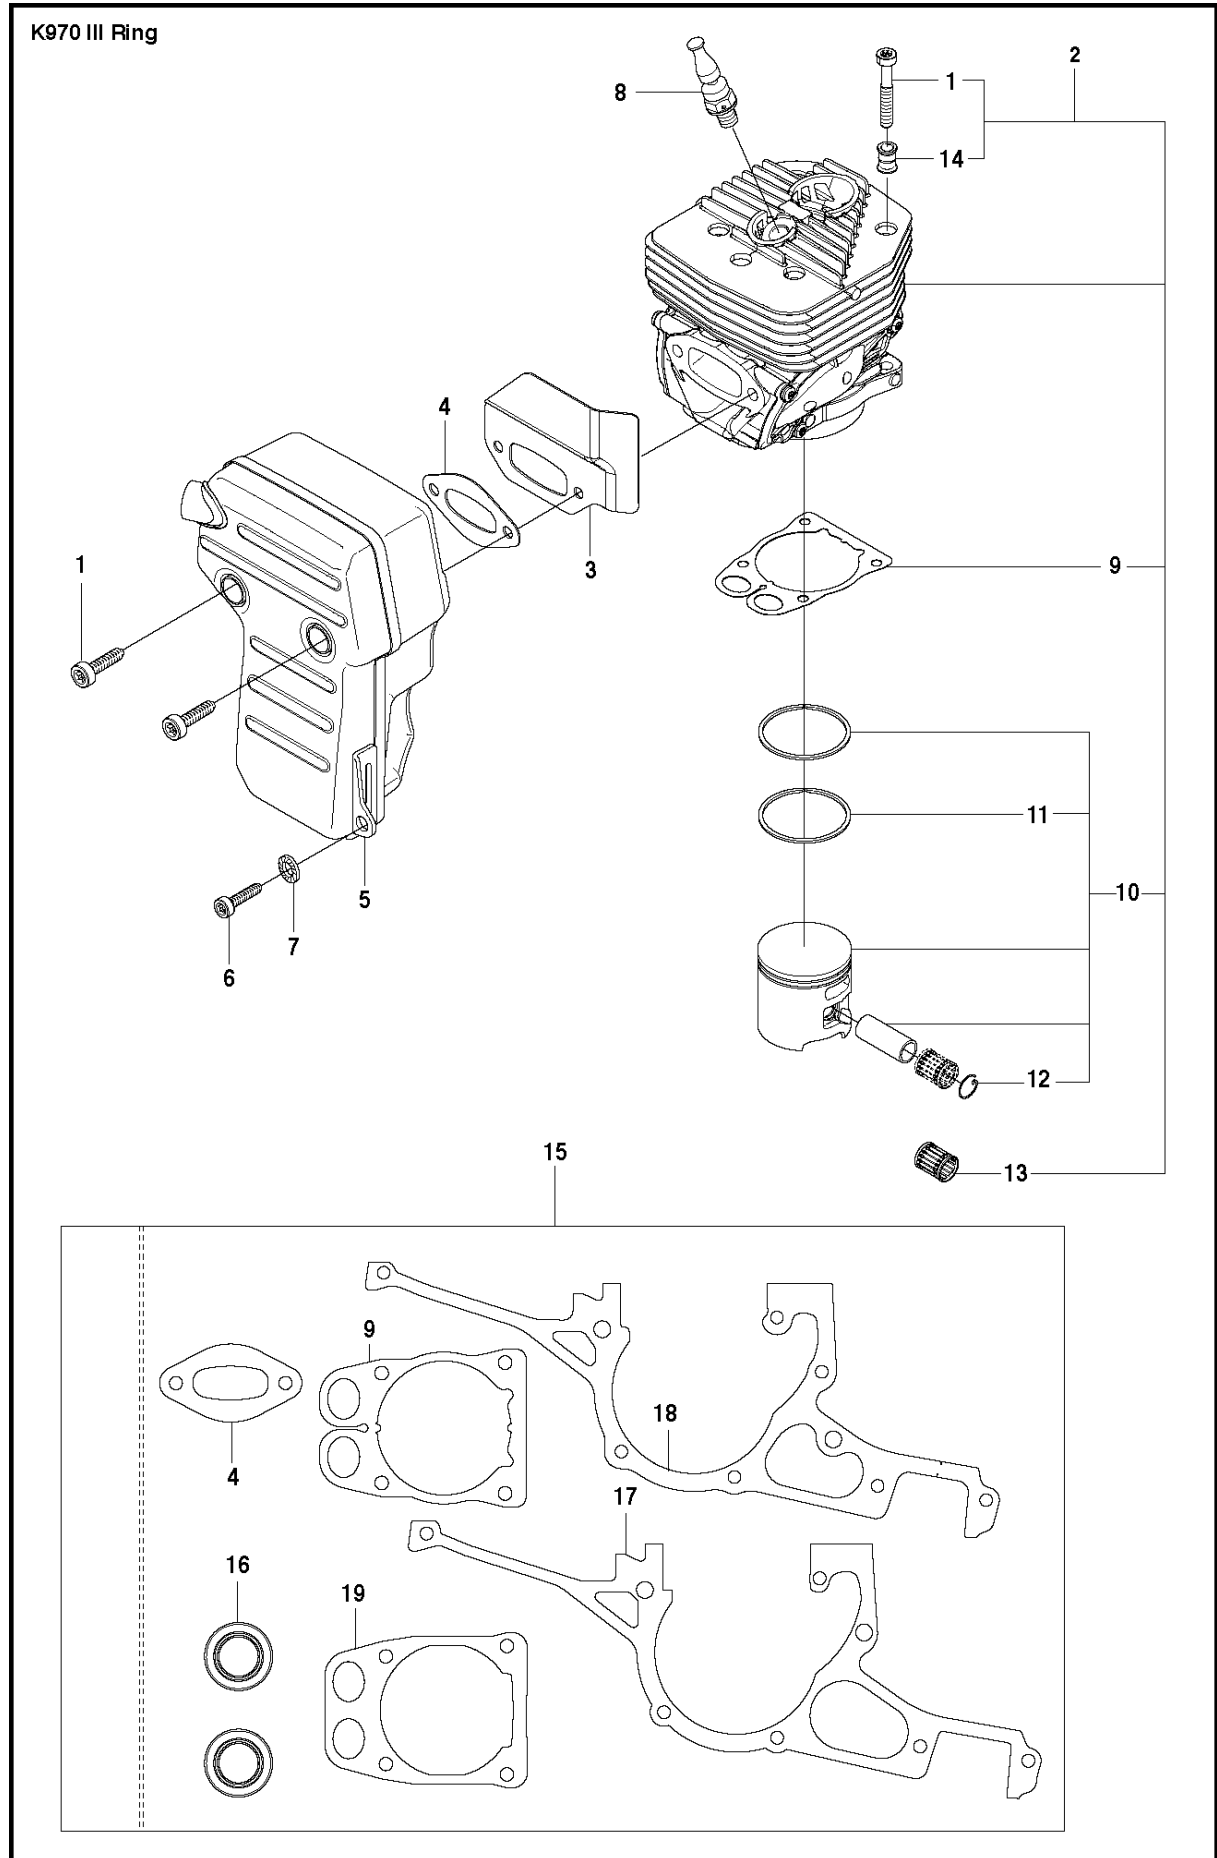

IGNITION SYSTEM

K970 III RING, 2017-03

Ref	Part No	Description	Remark	QTY KIT
1	525 88 74-03	SCREW CITXPANT		1
2	506 31 86-03	STOP SWITCH		1
3	501 83 98-01	CABLE		1
4	501 48 54-02	SPARK PLUG CAP		1
5	503 23 51-11	SPARK PLUG	RCJ 6Y	1
6	510 11 56-05	IGNITION MODULE	Incl. 7 - 8	1
7	506 38 78-34	IGNITION CABLE		1
8	505 27 75-16	ISOLERHATT		1
9	576 85 16-02	PROTECTIVE HOSE		1
10	503 21 53-20	SCREW ITXSCM		2
11	503 23 01-01	WASHER		1
12	503 22 10-11	HEXAGON NUT		1
13	587 70 21-01	FLYWHEEL ASSY	Incl. 14 - 17	1
14	503 23 00-42	WASHER		2
15	501 63 48-01	SPRING		2
16	501 67 32-03	PAWL		2
17	506 00 69-01	SCREW		2