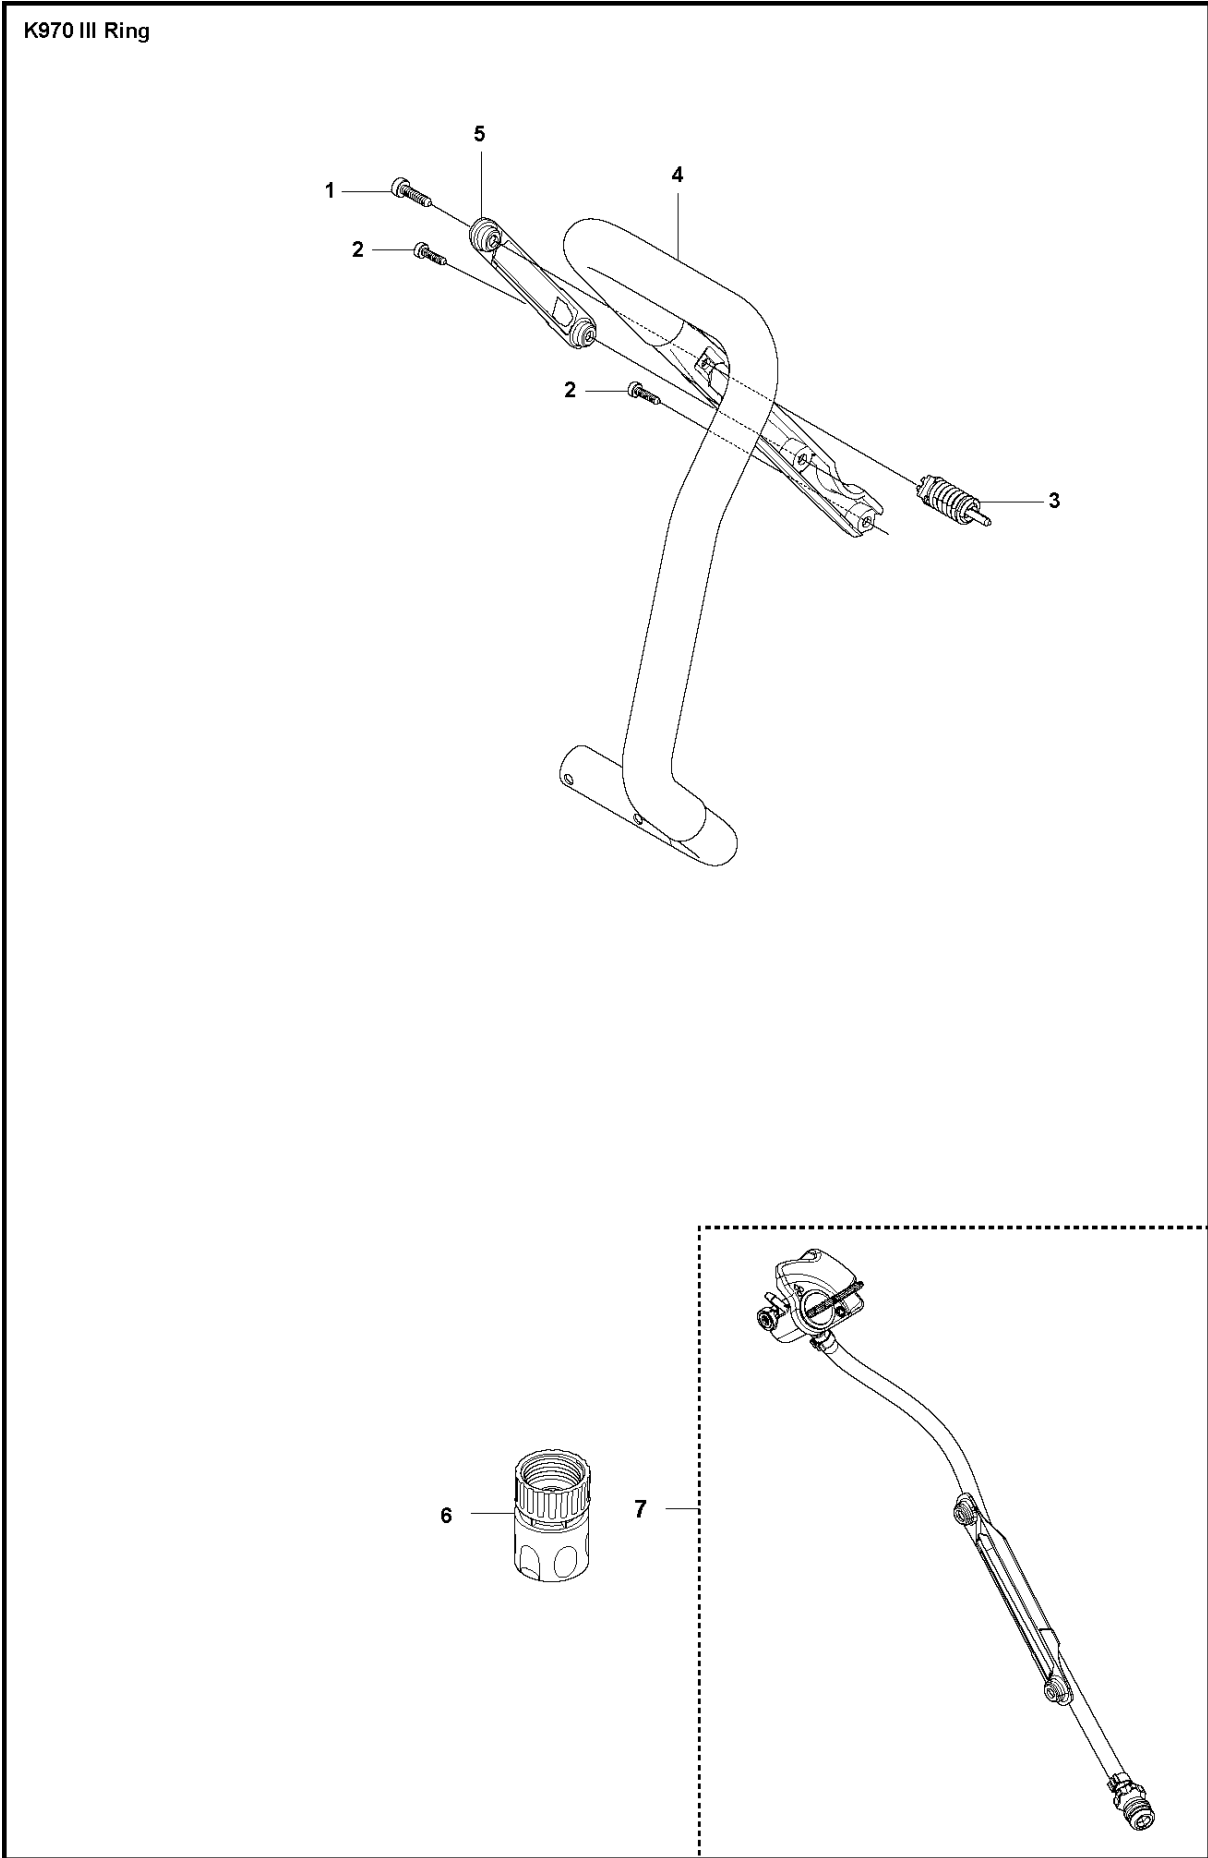

CRANKCASE

K970 III RING, 2017-03

Ref	Part No	Description	Remark	QTY KIT
1	588 05 86-03	CRANKCASE ASSY	Incl. 2 - 11, 14	1
2	503 21 53-49	SCREW ITXSCM		7
3	503 26 02-04	SEALING RING		2
4	503 21 53-56	SCREW ITXSCM		1
5	544 09 64-01	BELT GUIDE		1
6	544 09 77-01	BUSHING		1
7	501 27 08-01	GUIDE BUSHING		2
8	577 98 89-01	GASKET		1
9	522 85 61-01	RUBBER BUSHING		1
10	503 25 00-02	BALL BEARING		2
11	544 22 98-06	GASKET KIT	Incl. 3, 8, 12 - 13, 17-18	1
12	576 49 94-01	GASKET		1
13	506 37 81-01	GASKET		1
14	506 03 32-02	SCREW		2
15	506 34 91-01	BRACKET		1
16	505 57 41-01	SCREW ITXSCM		2
17	506 41 39-04	GASKET		1
18	579 34 00-01	GASKET		1
19	525 88 74-03	SCREW CITXPANT		1
20	582 12 33-01	WEAR PROTECTION		1