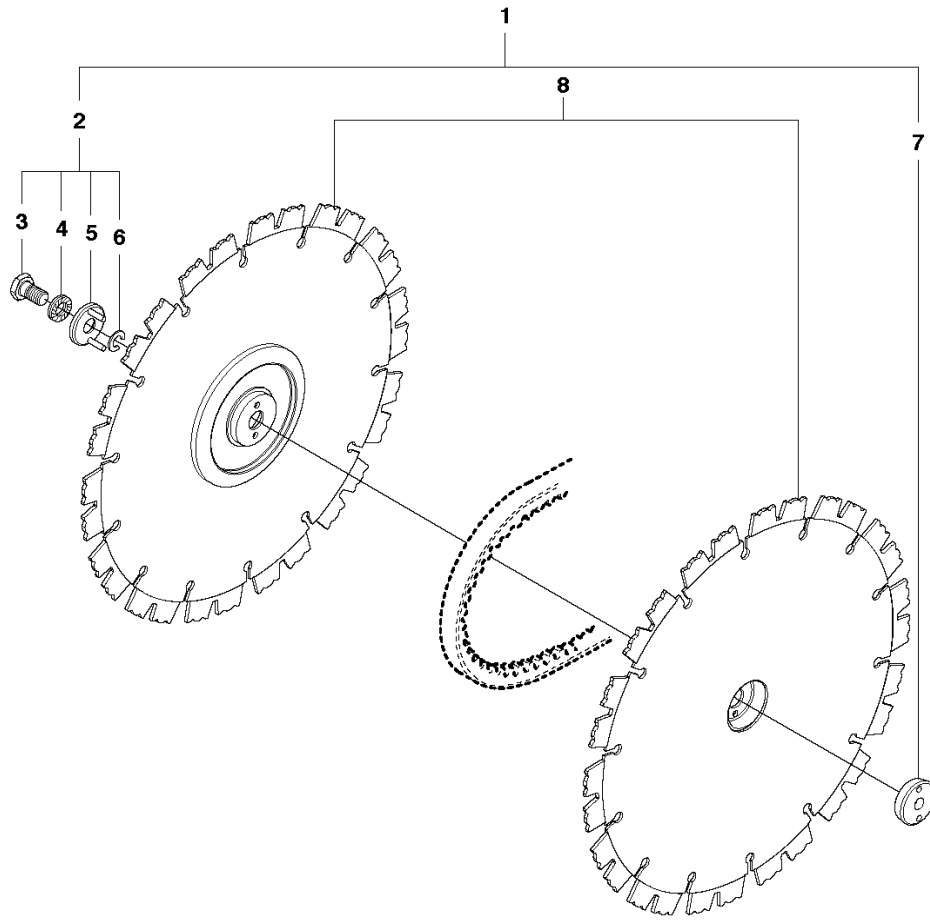

CUTTER ARM

K760 CUT-N-BREAK, 2013-06

Ref	Part No	Description	Remark	QTY KIT
1	575 27 99-01	CUTTER ARM	Incl. 2, 9 - 16, 21 - 28	1
2	544 10 50-04	HOSE	Incl. 3 - 8	1
3	504 87 52-01	SEALING		1
4	544 04 17-01	HOSE		1
5	506 40 57-02	GROMMET		1
6	506 35 27-02	PROTECTIVE SPRING		1
7	506 09 56-05	HOSE CLAMP		1
8	506 40 98-02	NIPPLE		1
9	506 40 55-02	BELT GUARD		1
10	503 26 30-08	O-RING		4
11	506 40 64-03	BLADE GUARD		1
12	506 40 61-01	SPRING		1
13	525 56 45-01	BELT COVER		1
14	503 21 53-10	SCREW ITXSCM		6
15	506 40 56-01	DEFLECTION LIMITER		1
16	544 10 37-03	BAR	Incl. 17 - 20	1
17	506 40 28-02	BEARING CAGE		1
18	544 10 59-01	BEARING		1
19	506 40 29-02	BUSHING		1
20	574 44 76-01	BAR PLATE		1
21	506 37 27-02	BELT		1
22	506 40 65-02	BLADE GUARD		1
23	506 40 61-02	SPRING		1
24	506 40 46-02	WEAR PROTECTION		1
25	503 21 28-10	SCREW CCRPANT		1
26	506 40 51-01	STOP		1
27	724 12 84-01	SCREW CRPANM		1
28	506 40 56-02	DEFLECTION LIMITER		1
29	544 37 44-02	LABEL		1
30	544 10 57-03	BEARING CAGE	Incl. 17-18	1

B K760 Cut-n-Break
CUTTING BLADE