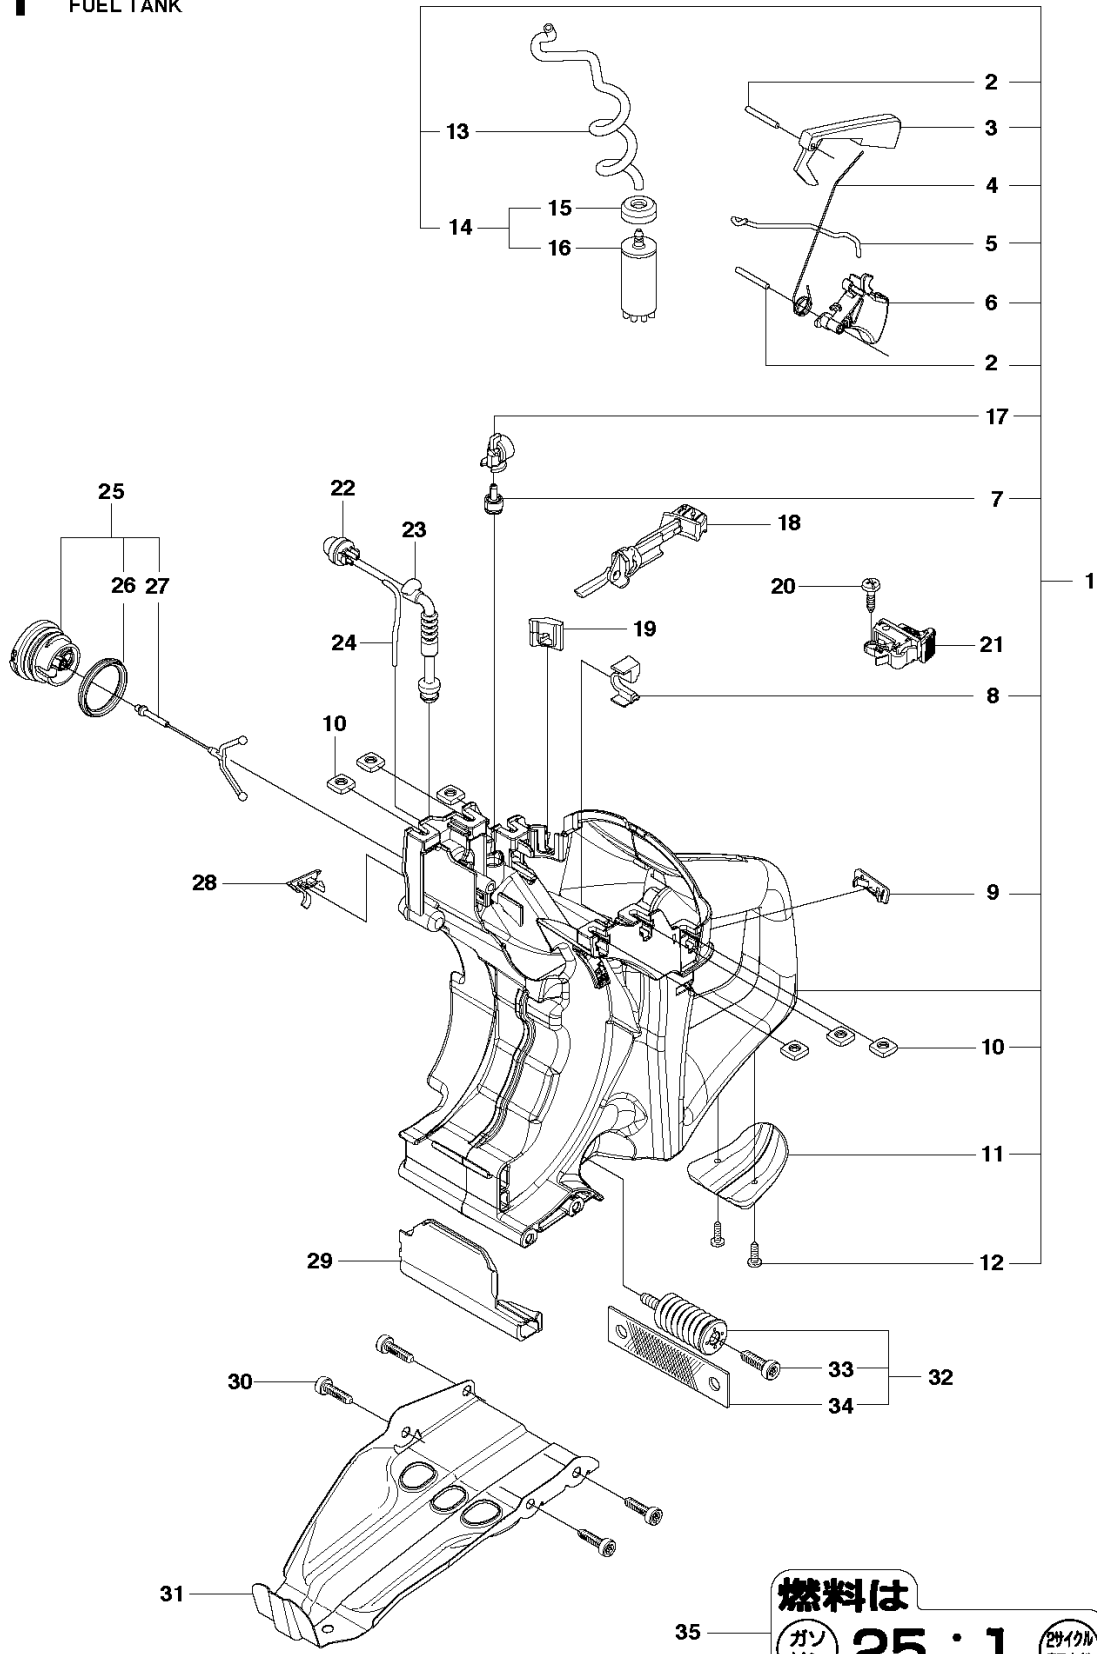

F K760 Cut-n-Break
FUEL TANK

燃料は
ガソリン 25 : 1 ツヤクハ
専用オイル

FUEL TANK

K760 CUT-N-BREAK, 2013-06

Ref	Part No	Description	Remark	QTY KIT
1	581 47 74-01	FUEL TANK ASSY	Incl. 2 - 14, 17	1
2	720 12 40-20	PARALLEL PIN		2
3	577 32 50-01	THROTTLE LOCKOUT		1
4	506 37 95-01	SPRING		1
5	579 37 92-01	THROTTLE ROD		1
6	577 23 15-01	THROTTLE CONTROL		1
7	537 35 95-01	TANK VENT ASSY		1
8	544 39 32-01	HOSE CLIP		1
9	501 37 13-01	LID		1
10	503 22 65-04	SQUARE NUT		6
11	506 38 67-02	GROUND SUPPORT		1
12	503 21 45-16	SCREW CRCSFT		2
13	581 75 62-03	FUEL HOSE		1
14	506 26 41-11	FUEL FILTER	Incl. 15 - 16	1
15	506 27 11-01	HOSE CLAMP		1
16	506 26 41-01	FUEL FILTER		1
17	577 31 35-01	TANK VENT VALVE ASSY		1
18	544 22 90-02	CHOKE CONTROL		1
19	506 37 80-01	GROMMET		1
20	503 21 28-10	SCREW CCRPANT		1
21	506 31 86-02	STOP SWITCH		1
22	540 05 49-01	AIR PURGE	Purge	1
23	505 19 52-01	FUEL HOSE	Purge	1
24	537 04 24-14	FUEL HOSE	Purge	1
25	522 62 00-01	TANK CAP ASSY	Incl. 26 - 27	1
26	537 21 50-01	SEALING		1
27	503 57 89-01	HOLDER		1
28	506 39 46-02	HUB CAP		1
29	506 38 15-01	HEAT SHIELD		1
30	503 21 54-20	SCREW ITXSCT		4
31	506 37 19-02	BASEPLATE		1
32	537 21 03-07	ANTIVIBRATION ELEMENT	Incl. 33 - 34	1
33	544 06 12-01	SCREW ITXSCM		1
34	544 23 82-01	BAND		1
35	506 31 30-01	LABEL	Japan only	1