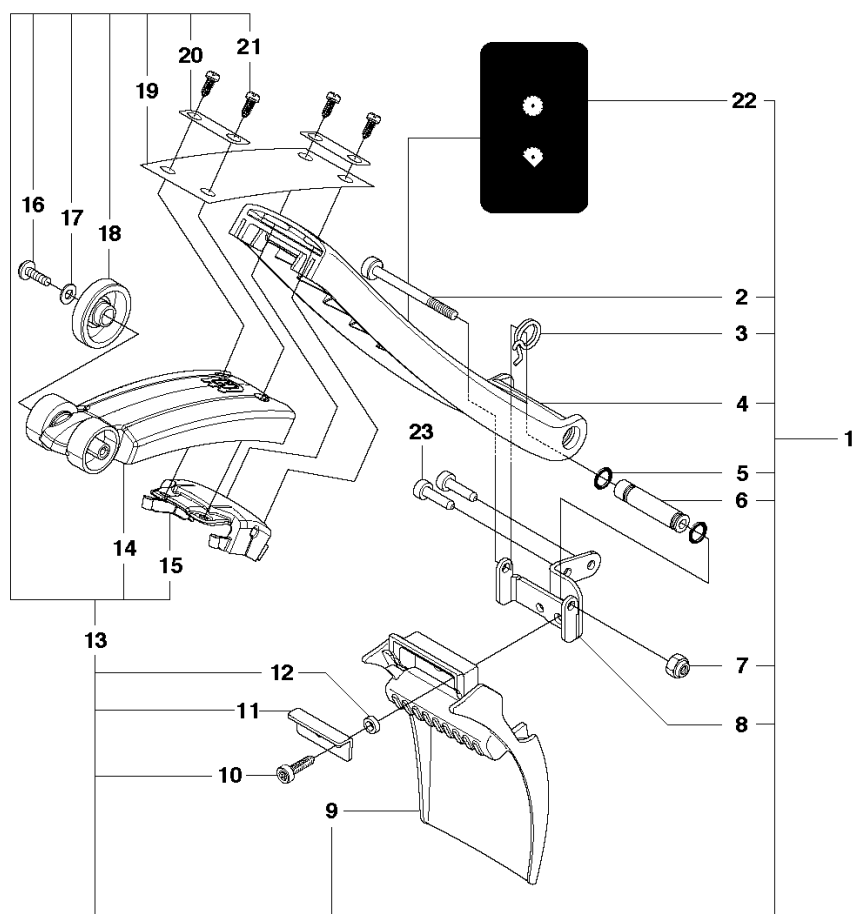

N K760 Cut-n-Break
GROUND SUPPORT

SUPPORT LEGS

K760 CUT-N-BREAK, 2013-06

Ref	Part No	Description	Remark	QTY KIT
1	575 34 85-01	SPRAY GUARD	Incl. 2 - 13, 22	1
2	503 21 53-56	SCREW ITXSCM		1
3	506 40 60-01	SPRING		1
4	506 40 63-02	SPRAY GUARD		1
5	740 42 05-00	O-RING		2
6	506 40 37-01	BUSHING		1
7	732 21 14-01	LOCK NUT		1
8	525 73 98-01	HOLDER		1
9	544 03 21-01	SPRAY GUARD		1
10	503 21 53-16	SCREW ITXSCM		2
11	544 03 22-01	PLATE		1
12	544 03 92-01	BUSHING		2
13	510 05 66-01	SPRAY GUARD	Incl. 14 - 21	1
14	510 00 72-01	SPRAY GUARD		1
15	510 00 73-01	GUIDE		1
16	503 21 46-01	SCREW		2
17	734 48 80-01	WASHER		1
18	506 26 22-02	WHEEL		2
19	510 20 24-01	BAND		1
20	510 20 20-01	WASHER		2
21	503 21 27-16	SCREW CRPANT		4
22	522 03 81-01	DECAL		1
23	503 21 53-20	SCREW ITXSCM		2