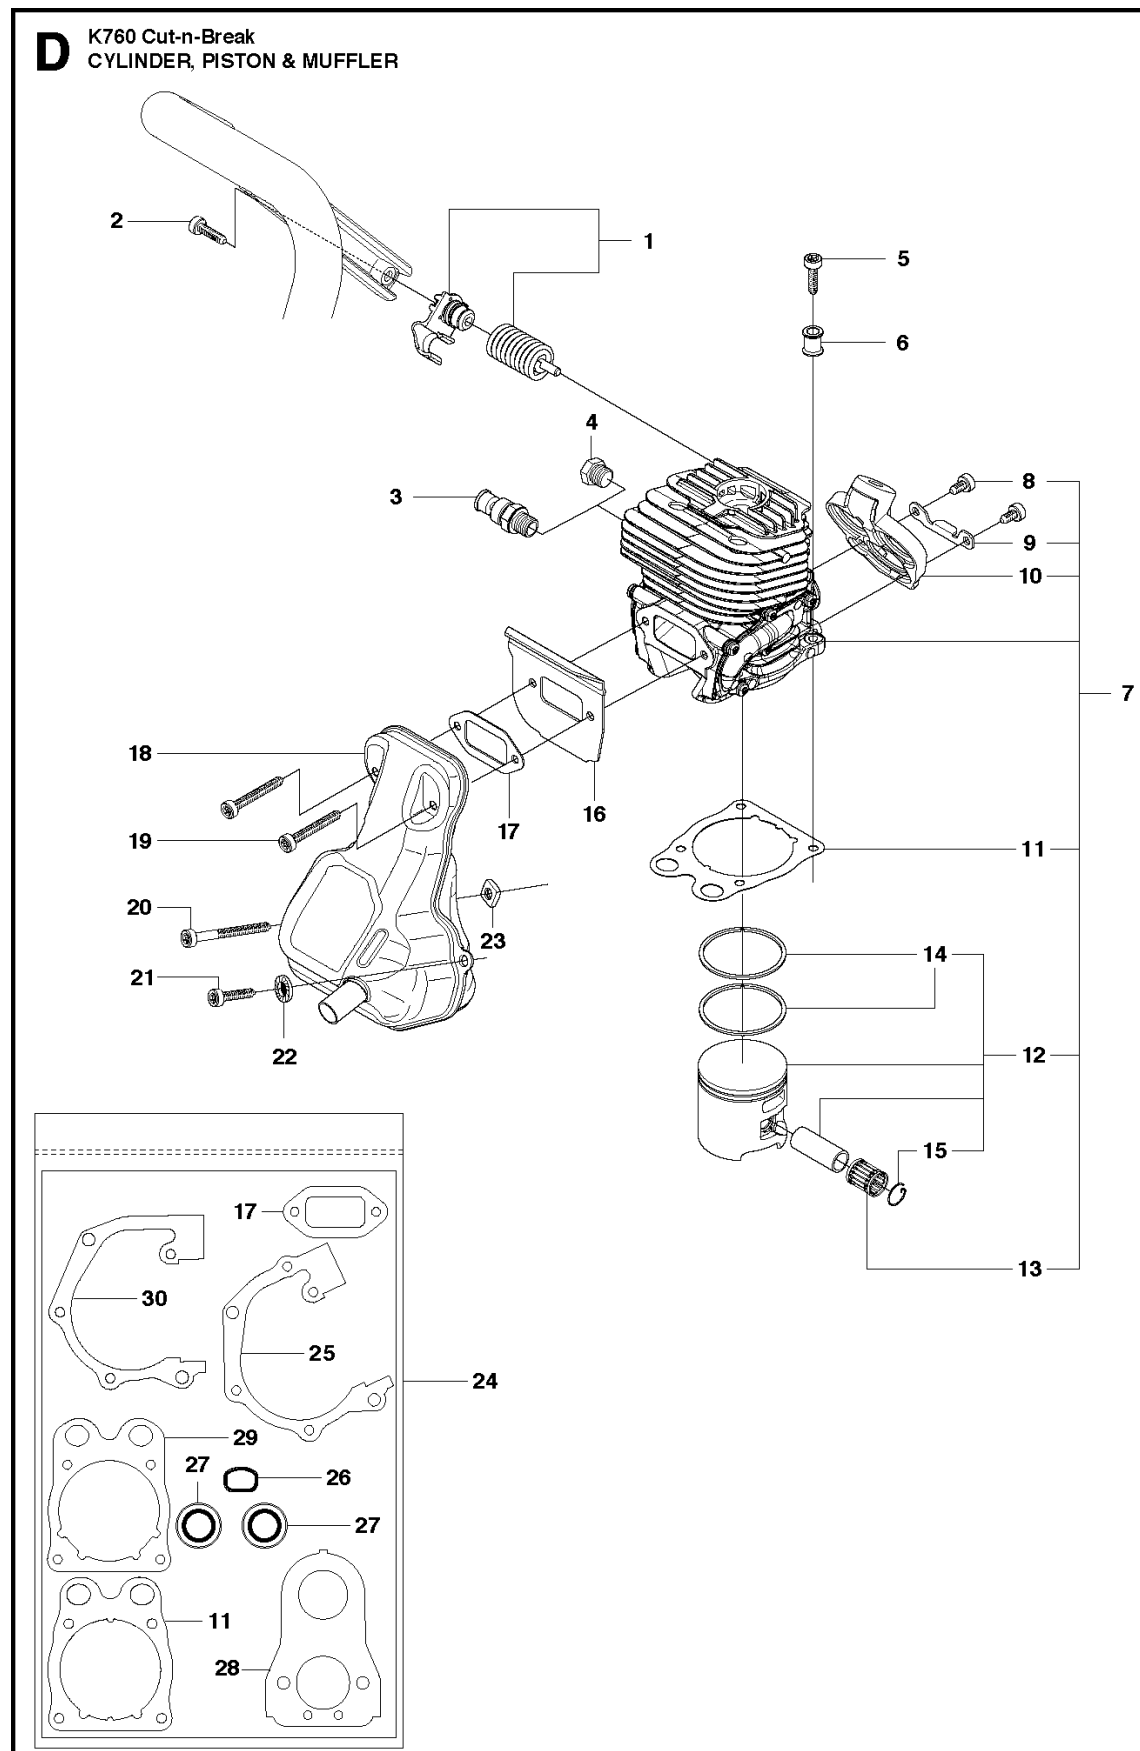

CYLINDER, PISTON & MUFFLER

K760 CUT-N-BREAK, 2013-06

Ref	Part No	Description	Remark	QTY KIT
1	505 42 45-01	ANTIVIBRATION ELEMENT		1
2	544 06 12-01	SCREW ITXSCM		1
3	503 71 53-01	DECOMPRESSION VALVE		1
4	503 55 22-01	PLUG		1
5	503 21 53-40	SCREW ITXSCM		4
6	576 71 76-02	SLEEVE		4
7	581 47 61-01	CYLINDER ASSY	Incl. 8 - 13	1
8	503 21 53-16	SCREW ITXSCM		2
9	506 36 88-01	BRACKET		1
10	574 23 18-01	PLATE		1
11	581 28 53-01	GASKET		1
12	506 37 24-02	PISTON ASSY	Incl. 13 - 15	1
13	577 57 24-01	NEEDLE BEARING		1
14	503 28 90-47	PISTON RING		2
15	737 43 12-00	SNAP RING		2
16	506 37 58-02	COOLING PLATE		1
17	506 37 69-02	GASKET		1
18	506 36 42-04	MUFFLER ASSY		1
19	503 21 53-40	SCREW ITXSCM		2
20	503 21 53-56	SCREW ITXSCM		1
21	503 21 53-25	SCREW ITXSCM		1
22	503 23 04-02	WASHER		1
23	503 22 65-04	SQUARE NUT		1
24	581 35 74-01	GASKET KIT	Incl. 11, 17, 25 - 30	1
25	506 37 70-03	GASKET		1
26	544 21 93-02	INSERT		1
27	503 26 02-04	SEALING RING	Blue	2
28	506 37 68-04	GASKET		1
29	506 37 67-01	CYLINDER		1
30	506 37 70-02	GASKET		1