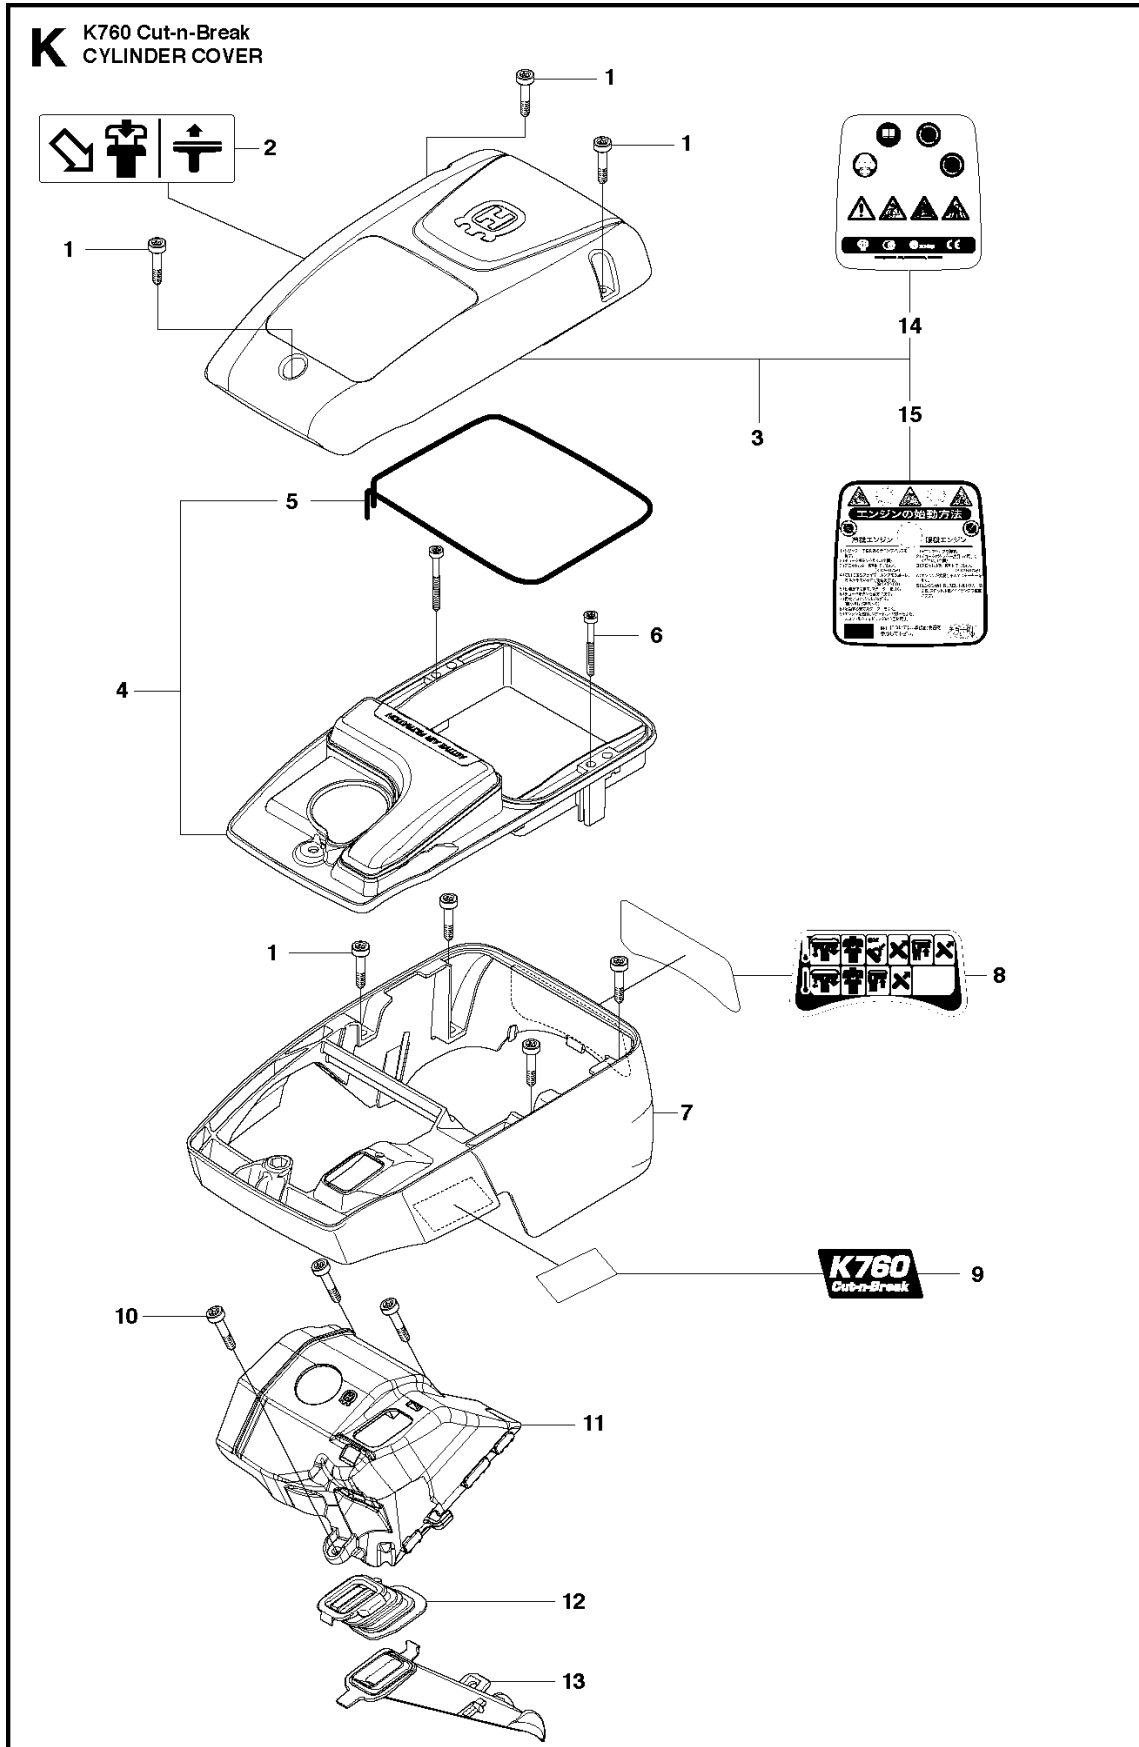

CYLINDER COVER

K760 CUT-N-BREAK, 2013-06

Ref	Part No	Description	Remark	QTY KIT
1	503 21 53-21	SCREW ITXSCM		7
2	525 76 35-02	DECAL		1
3	583 96 52-01	FILTER COVER ASSY	incl. 14	1
4	574 36 21-01	FILTER HOLDER ASSY	Incl. 5	1
4	574 36 21-02	FILTER HOLDER ASSY	OIL GUARD	1
5	575 35 50-01	SEALING STRIP		1
6	503 21 53-49	SCREW ITXSCM		2
7	506 36 70-03	CYLINDER COVER		1
8	579 24 03-01	DECAL		1
9	574 23 16-04	DECAL		1
10	501 98 10-20	SCREW ITXSCM		3
11	574 45 94-01	COVER		1
12	506 37 04-01	BELLOWS		1
13	525 58 43-01	AIR NOZZLE		1
14	586 37 93-02	DECAL	Generic	1
15	576 12 09-02	DECAL	Japan Only	1