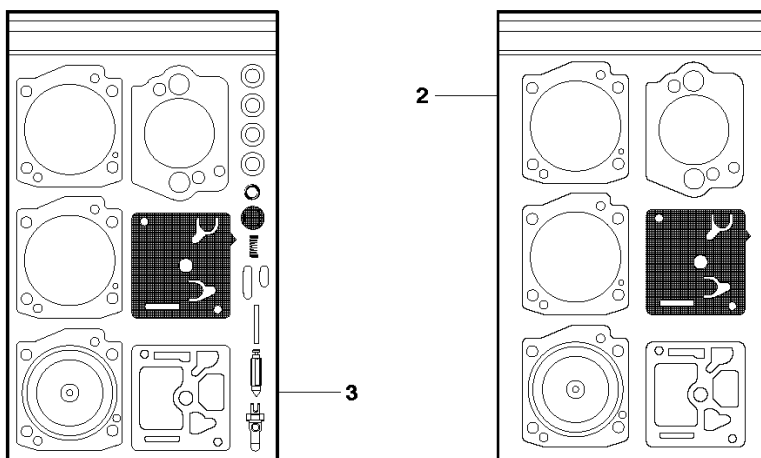

M K760 Cut-n-Break
CARBURETTOR

CARBURETOR

K760 CUT-N-BREAK, 2013-06

Ref	Part No	Description	Remark	QTY KIT
1	578 24 34-01	CARBURETTOR	Zama C3-EL53	1
2	506 40 99-02	GASKET KIT		1
3	506 41 00-04	GASKET KIT		1