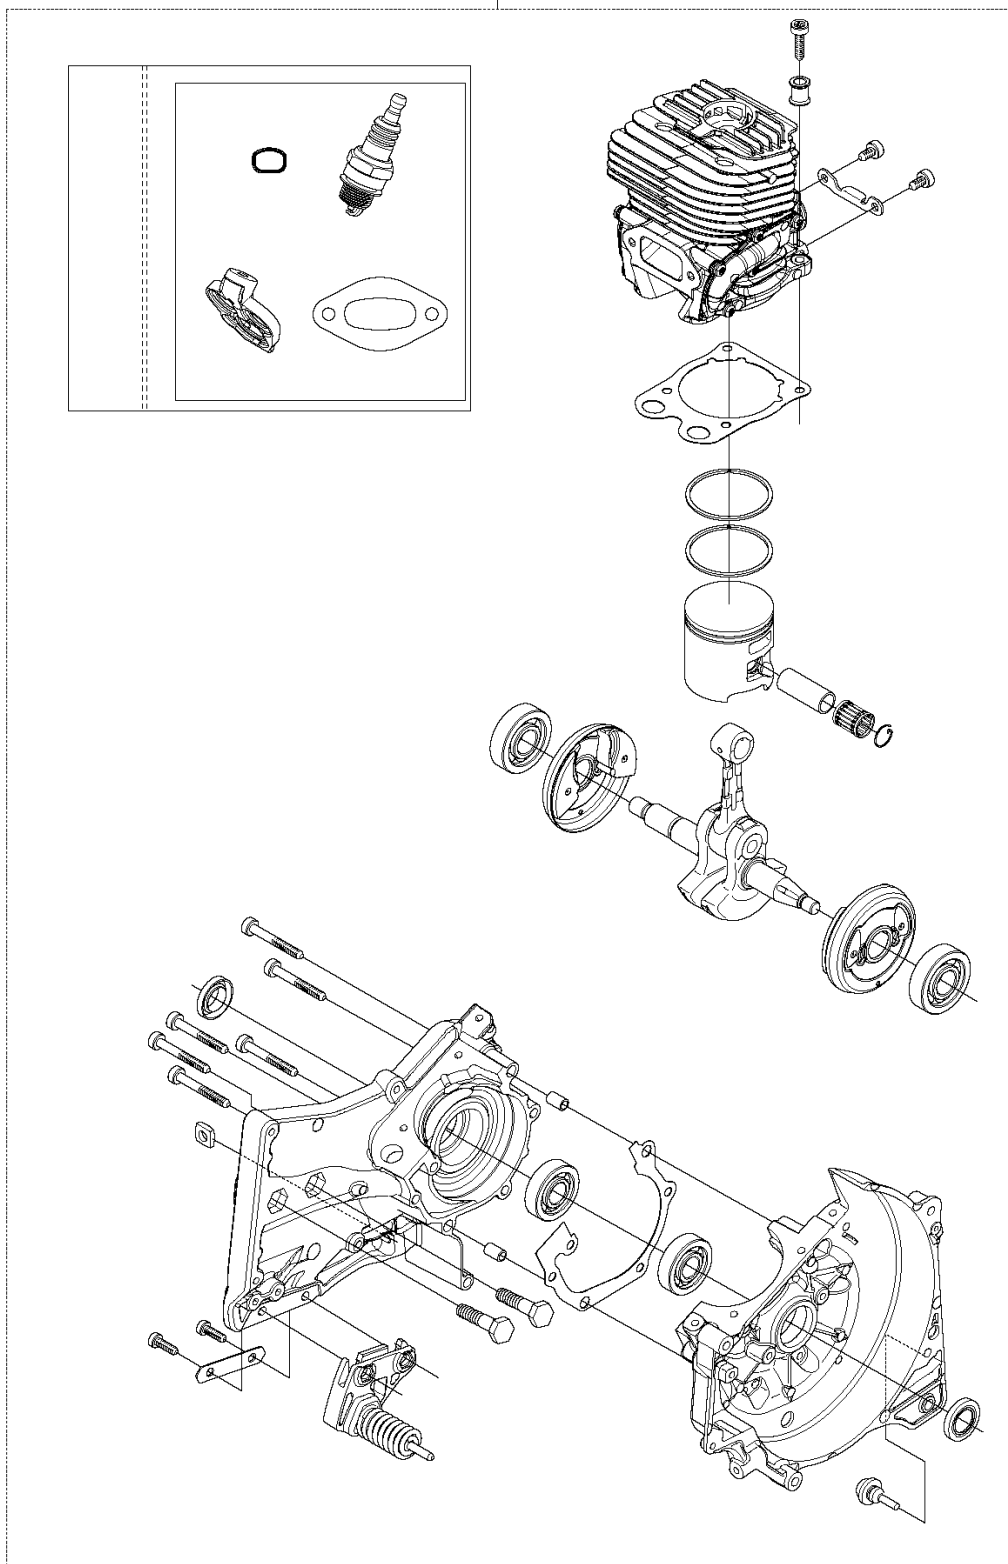

CUTTING BLADE

K760 CUT-N-BREAK, 2013-06

Ref	Part No	Description	Remark	QTY KIT
1	501 00 88-02	SCREW KIT	Incl. 2, 7	1
2	501 00 88-01	SCREW KIT		1
3	506 40 25-02	SCREW		1
4	503 23 04-03	WASHER		1
5	544 26 53-01	WASHER		1
6	735 31 10-41	RETAINER RING		1
7	506 40 24-01	CENTRE NUT		1
8	574 83 62-01	DIAMOND BLADE	EL10 CnB Soft	1
8	574 83 62-02	DIAMOND BLADE	EL35 CnB Medium	1
8	574 83 62-03	DIAMOND BLADE	EL70 CnB Hard	1

Q K760 Cut-n-Break
LONGBLOCK

1