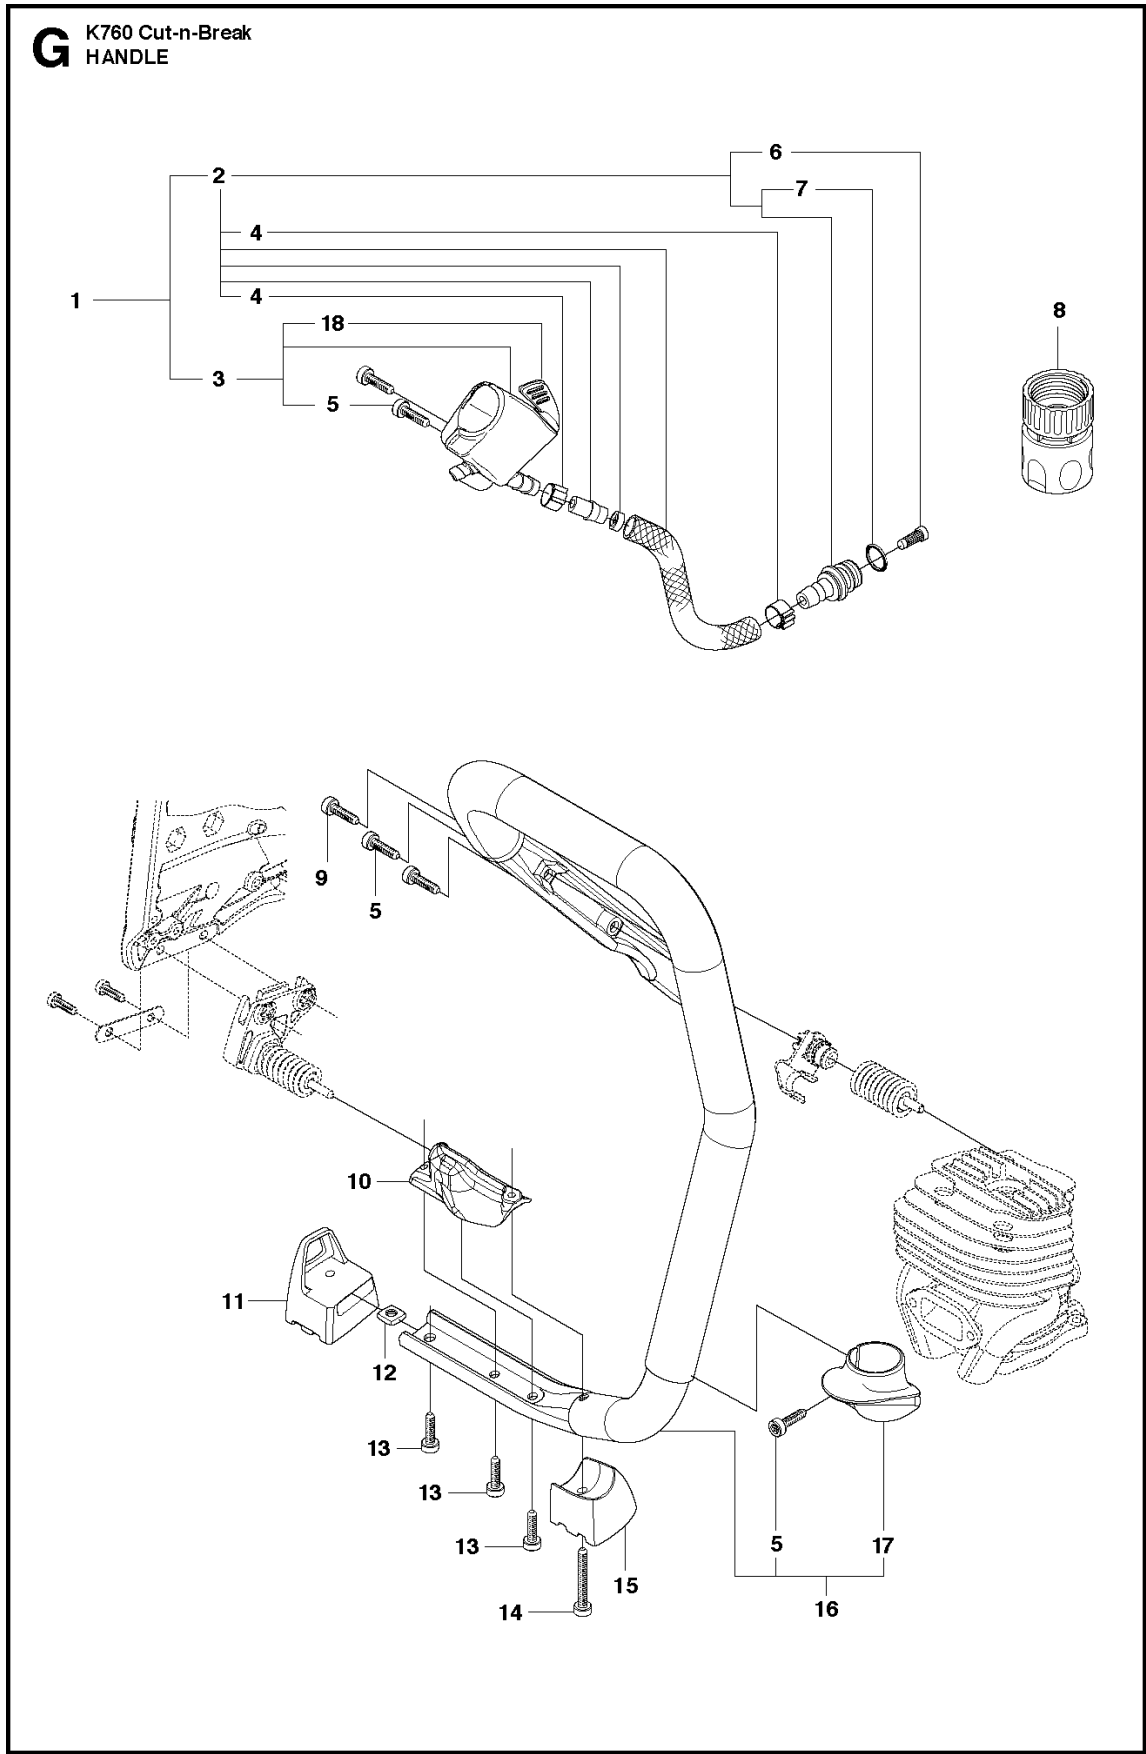

G K760 Cut-n-Break
HANDLE

HANDLE

K760 CUT-N-BREAK, 2013-06

Ref	Part No	Description	Remark	QTY KIT
1	505 09 55-03	HOSE KIT	Incl. 2-3	1
2	575 51 62-01	HOSE ASSY	Incl. 4-5, 7-8	1
3	506 38 60-05	VALVE ASSY	Incl. 7	1
4	506 49 87-02	HOSE CLAMP		2
5	503 21 54-20	SCREW ITXSCT		5
6	506 29 88-01	FILTER		1
7	505 10 35-01	O-RING		1
8a	503 26 60-03	COUPLER	USA, Canada	1
8b	503 26 60-04	COUPLER		1
9	544 06 12-01	SCREW ITXSCM		1
10	575 26 77-01	SPRING RETAINER		1
11	522 83 23-01	GROUND SUPPORT		1
12	503 22 65-04	SQUARE NUT		1
13	503 21 53-10	SCREW ITXSCM		3
14	503 21 53-40	SCREW ITXSCM		1
15	522 83 24-01	GROUND SUPPORT		1
16	575 35 13-01	FRONT HANDLE ASSY	Incl. 6, 17-18	1
17	506 38 71-02	STOP		1
18	576 03 29-01	VALVE SPINDLE		1