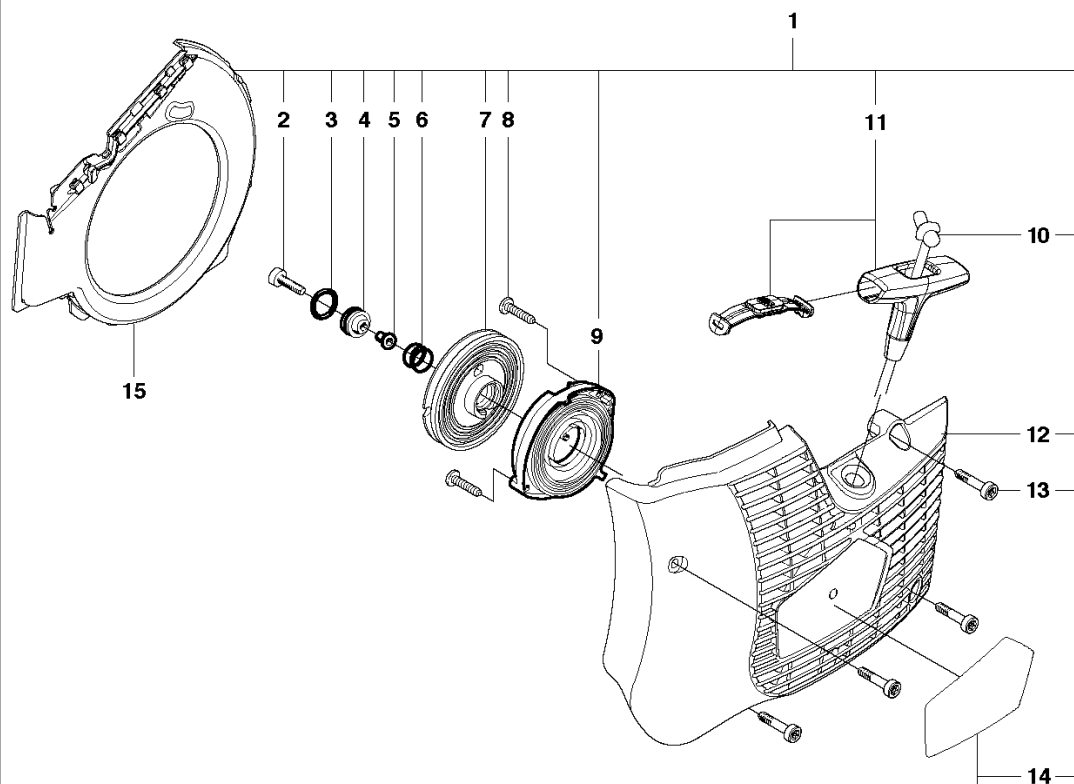

H K760 Cut-n-Break
STARTER

STARTER

K760 CUT-N-BREAK, 2013-06

Ref	Part No	Description	Remark	QTY KIT
1	574 36 20-02	STARTER	Incl. 2 - 15	1
2	510 26 92-22	SCREW ITXSCT		1
3	740 43 13-00	O-RING		1
4	510 00 08-01	SEALING HOLDER		1
5	506 26 31-01	SPACING SLEEVE		1
6	506 25 30-01	COMPRESSION SPRING		1
7	506 25 81-02	STARTER PULLEY		1
8	503 21 28-10	SCREW CCRPANT		2
9	506 25 89-01	RECOIL SPRING		1
10	506 33 56-15	STARTER CORD		1
10	506 33 56-50	STARTER CORD	50 m	1
11	584 25 79-01	STARTER HANDLE ASSY		1
12	525 44 60-01	STARTER COVER		1
13	501 98 10-20	SCREW ITXSCM		4
14	525 57 11-01	DECAL		1
15	544 38 39-01	AIR CONDUCTOR		1