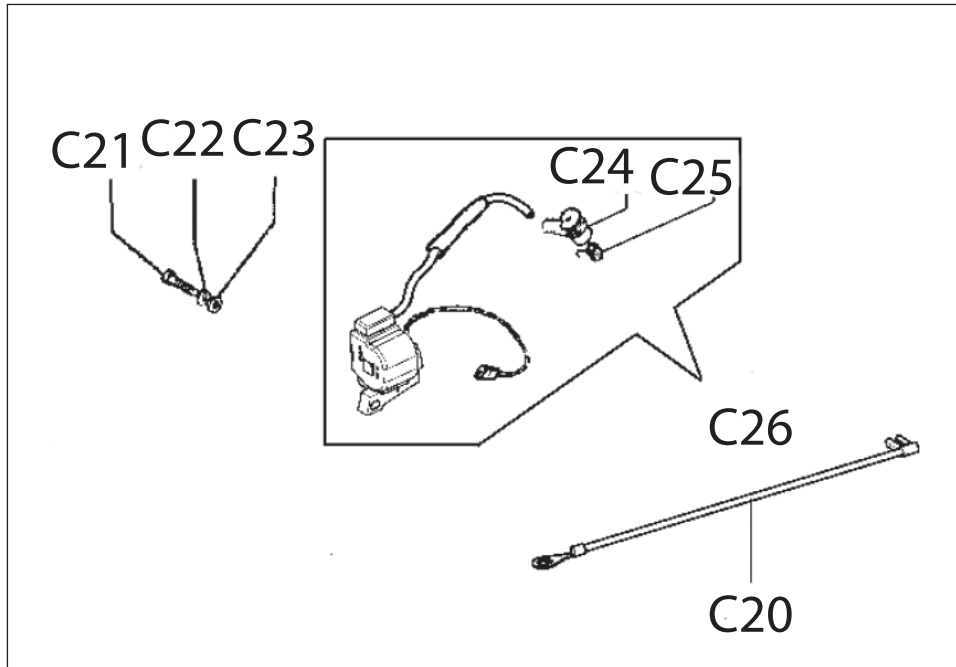

Key #	Part No.	Description	MSRP
C20	576463	Ground Cable, 680ES	$10.20
C21	73914	Screw m4x20	$1.05
C22	73285	Wave Washer, 4.5mm	$1.05
C23	73890	Washer	$1.05
C24	73241	Spark Plug cap and spring kit	$14.30
C25	73917	Spark Plug Spring	$4.10
C26	576437	Ignition Coil 680ES	$121.40