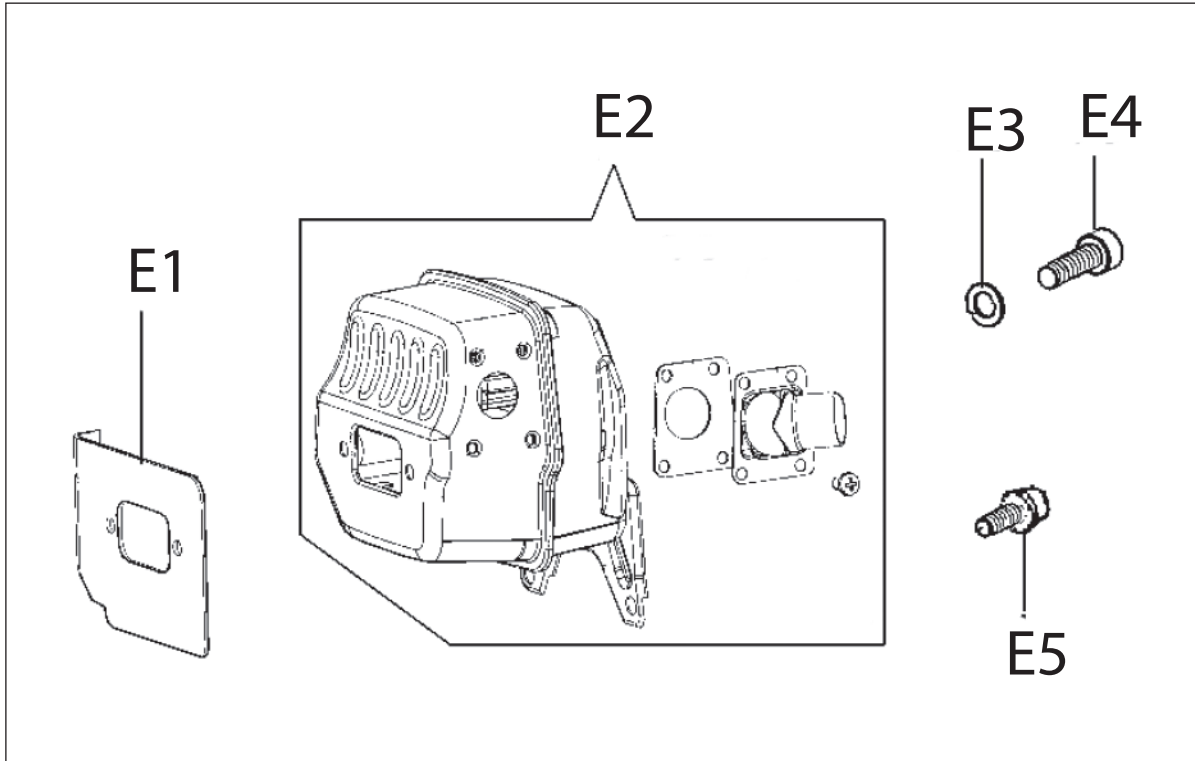

Key #	Part No.	Description	MSRP
E1	545875	Cylinder to Muffler Gasket	$5.10
E2	545872	Muffler Assembly	$130.60
E3	73327	Washer, serrated	$1.05
E4	73883	Muffler Mounting Screw	$1.05
E5	73866	Screw, starter cover, lower muffler	$1.05