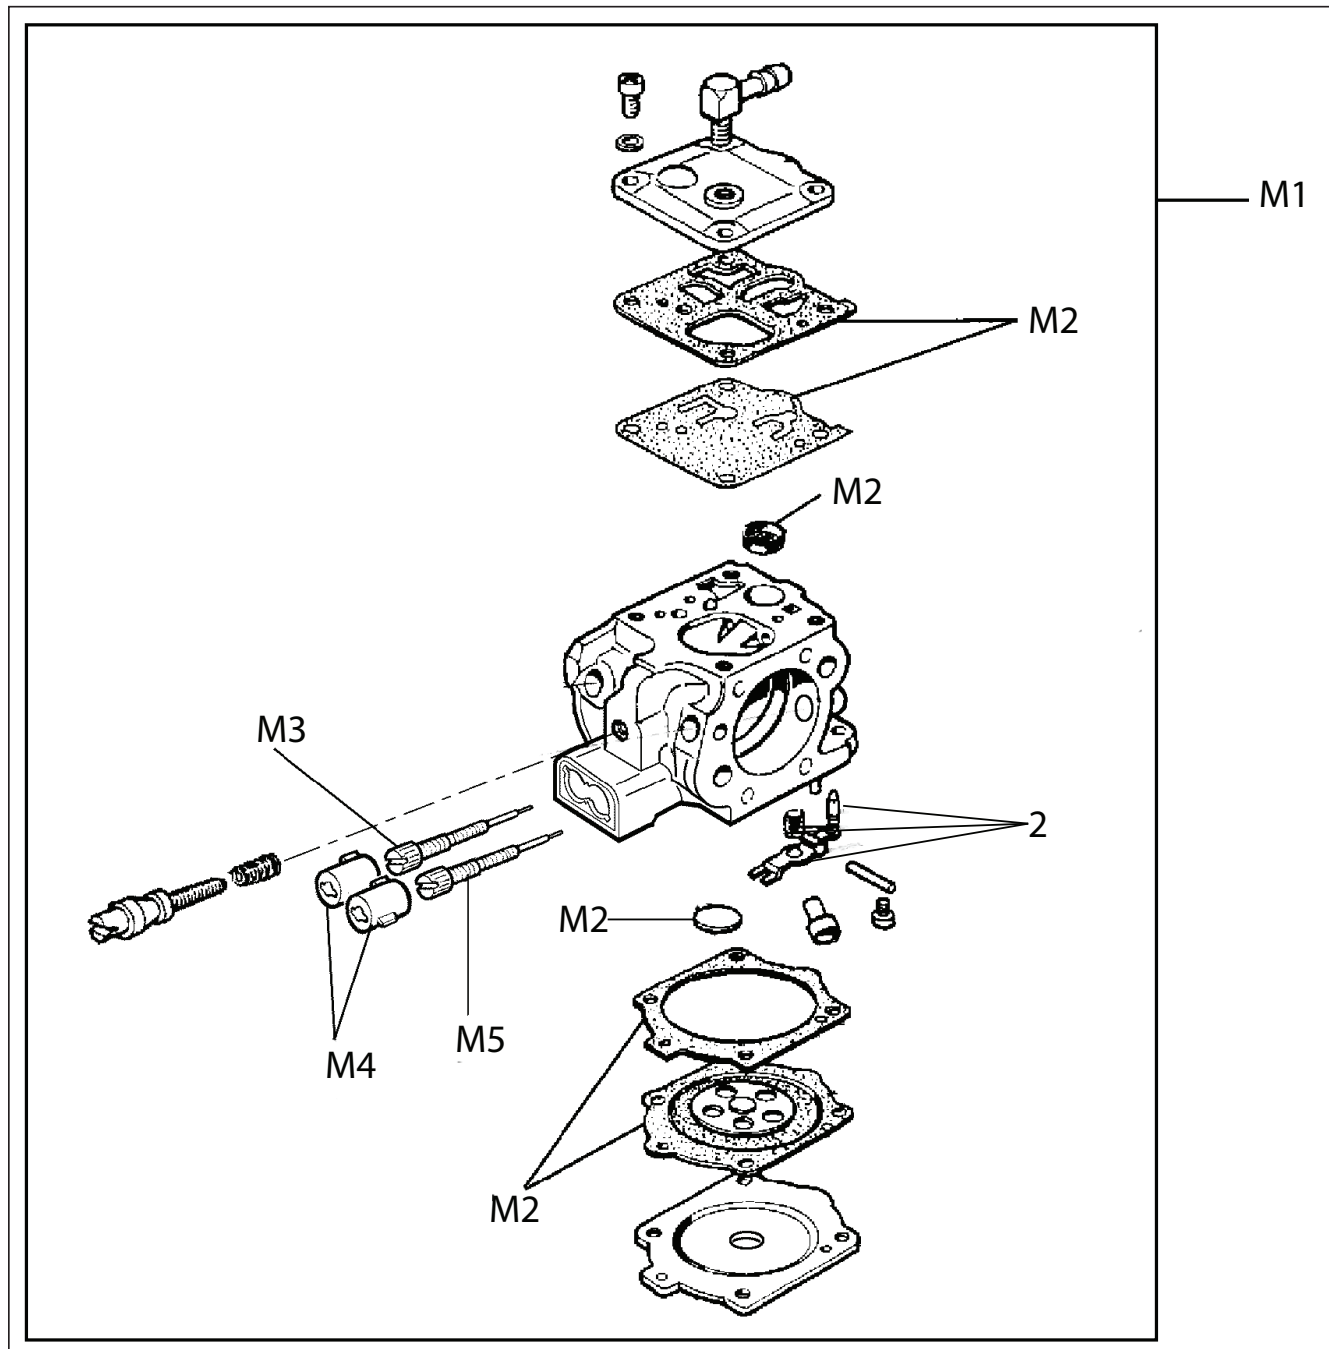

Key #	Part No.	Description	MSRP
M1	577754	Carburetor, Walbro WJ-136	$147.90
M2	73996	Carburetor Repair Kit	$39.80
M3	577633	Needle Screw High, 680ES Carburetor	$12.25
M4	577635	Limiter Cap	$5.10
M5	577634	Needle Screw Low, 680ES Carburetor	$12.25