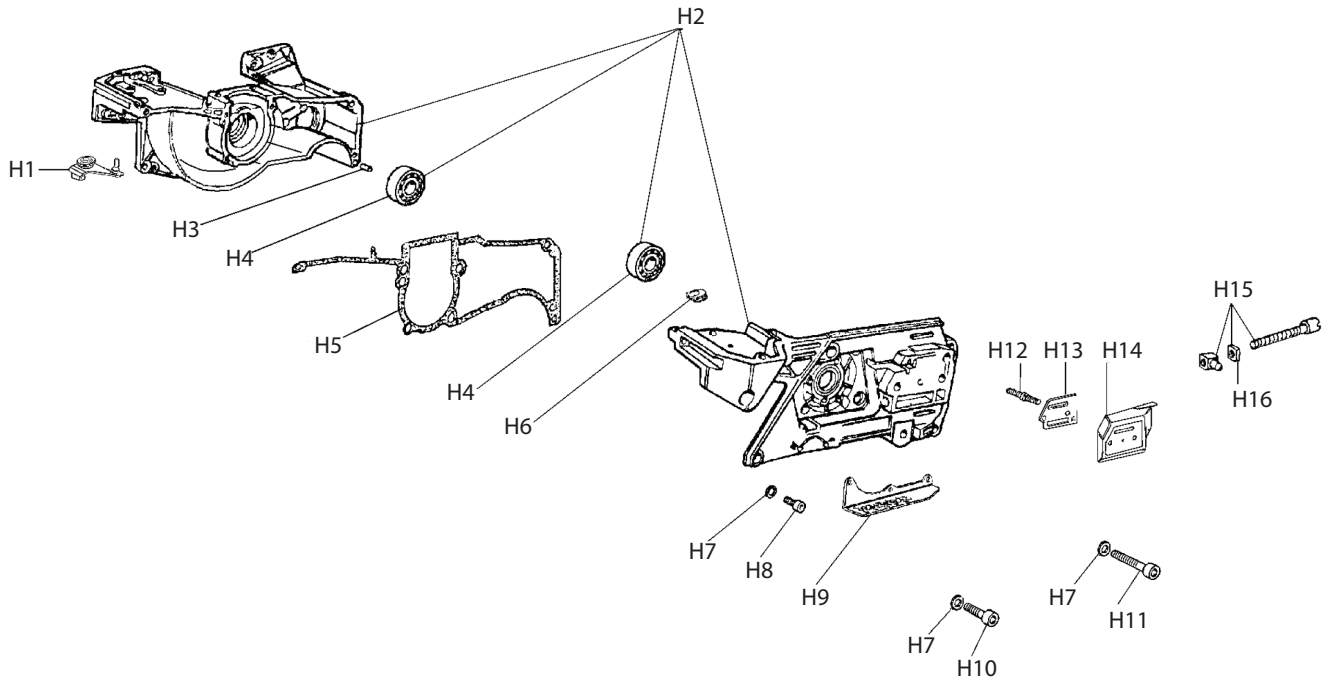

Key #	Part No.	Description	MSRP
H1	73390	Fuel Line Grommet, Crankcase	$2.05
H2	545967	Crankcase Assembly	$341.70
H3	73281	Crankcase Dowel Pin	$1.05
H4	545969	Crankshaft Bearing	$17.35
H5	545968	Crankcase Gasket	$14.30
H6	531107	Crankcase Grommet, Right Side	$5.10
H7	73897	Washer	$1.05
H8	73930	Crankcase Bolt, m5x22	$2.05
H9	528657	Chain Guard, 680	$18.40
H10	73397	Cover Guard Mounting Bolt	$1.05
H11	73379	Screw	$1.05
H12	73933	Bar Mounting Stud	$6.15
H13	71740	Bar Mount Pad Spacer	$45.00
H14	71738	Bar Mount Pad Cover Plate	$19.50
H15	73935	Premium Tensioner Kit	$10.50
H16	73936	Tensioner Screw Retainer	$10.20