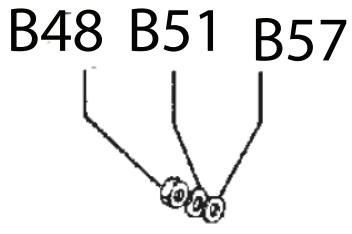

Key #	Part No.	Description	MSRP
B31	531109	Flange, starter pulley 680	$7.15
B45	528651	Flywheel 680	$139.75
B48	73891	Nut, M8x1	$2.05
B51	73911	Washer	$1.05
B57	73912	Washer	$1.05
B71	509163	Starter Pawl Assembly	$29.60
Not Shown	71734	Gasket Set	$36.75