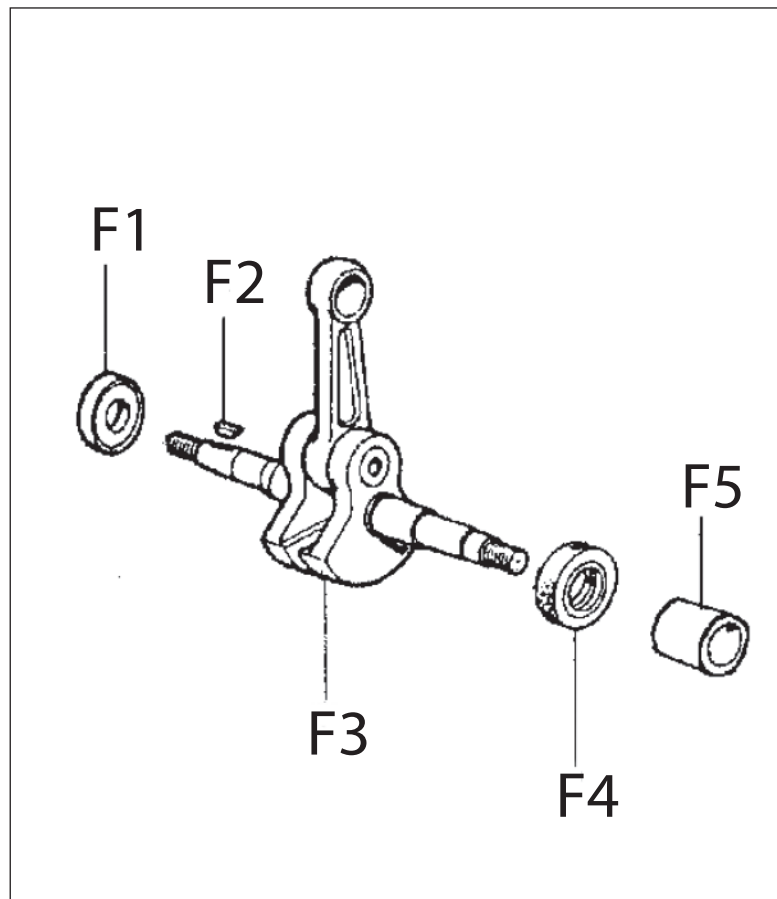

Key #	Part No.	Description	MSRP
F1	73877	Crankshaft Seal Flywheel Side	$7.15
F2	73878	Crankshaft Flywheel Woodruff Key	$3.10
F3	545871	Crankshaft Assembly	$239.50
F4	73289	Crankshaft Seal Clutch Side	$18.50
F5	71452	Crankshaft Bushing	$21.50