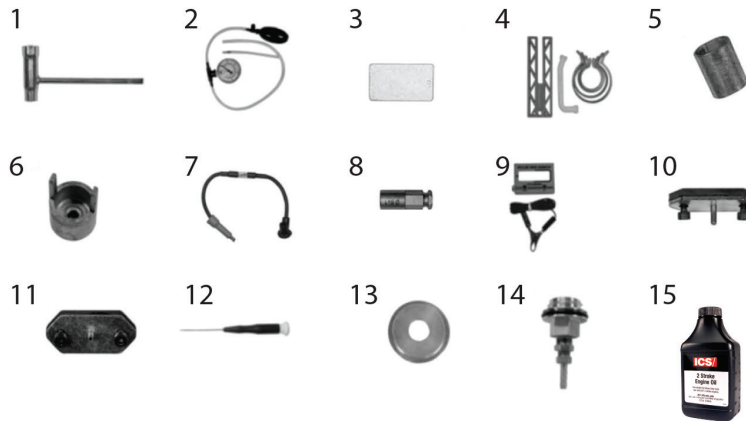

**Diamond Tools and Equipment
for Construction and Infrastructure**

Replacement Parts & Accessories Price List

680ES Gas Concrete Saw

Effective January 1, 2018

TABLE OF CONTENTS

680ES Gas Concrete Saw

ITEM DESCRIPTION	KEY	PAGE
680GC Gas Saw Service Items	n/a	1
Starter Assembly -	A	2
Flywheel & Starter Pawl Assembly	B	3
Ignition Assembly -	C	4
Cylinder & Intake Assembly	D	5
Muffler Assembly	E	6
Crankshaft Assembly	F	7
Clutch Assembly	G	8
Crankcase Assembly	H	9
Fuel Tank & Handle Assembly	I	10
Air Intake Assembly	J	11
WallWalker® & Water Delivery System	K	12
Side Cover Assembly	L	13
Carburetor Repair Kit	M	14

SERVICE ITEMS

680ES Gas Concrete Saw

Key #	Part No.	Description	MSRP
1	71521	Scrench 13-19 mm	\$12.25
2	71541	Pressure Gauge Bulb	\$66.30
3	71542	Coil/Flywheel Timing Shim	\$7.15
4	71543	Cylinder Assembly Clamps & Piston Stop	\$13.80
5	71544	Manifold Assembly Tool	\$9.20
6	71546	Shock Absorber Tool	\$25.50
7	71547	Spark Tester	\$53.05
8	71548	Flywheel Disassembly Tool	\$38.80
9	71565	Electronic Tachometer	\$311.25
10	71569	Induction Seal Flange with Screws	\$11.25
11	71570	Exhaust Seal Flange with Screws	\$22.50
12	71573	Tuning Screwdriver	\$21.00
13	73461	Flywheel Puller	\$158.10
14	73462	Main Bearing Driver Tool	\$43.90
15	571227	2-Stroke Oil, 50:1 Mix, 2.6 oz (77 ml) (6-Pack)	\$14.00
15	571228	2-Stroke Oil, 50:1 Mix, 2.6 oz (77 ml) (24-Pack)	\$53.00
Not Shown	71734	Gasket Set	\$36.75
Not Shown	70249	14T Bar Nose Sprocket Repair Kit	\$38.00