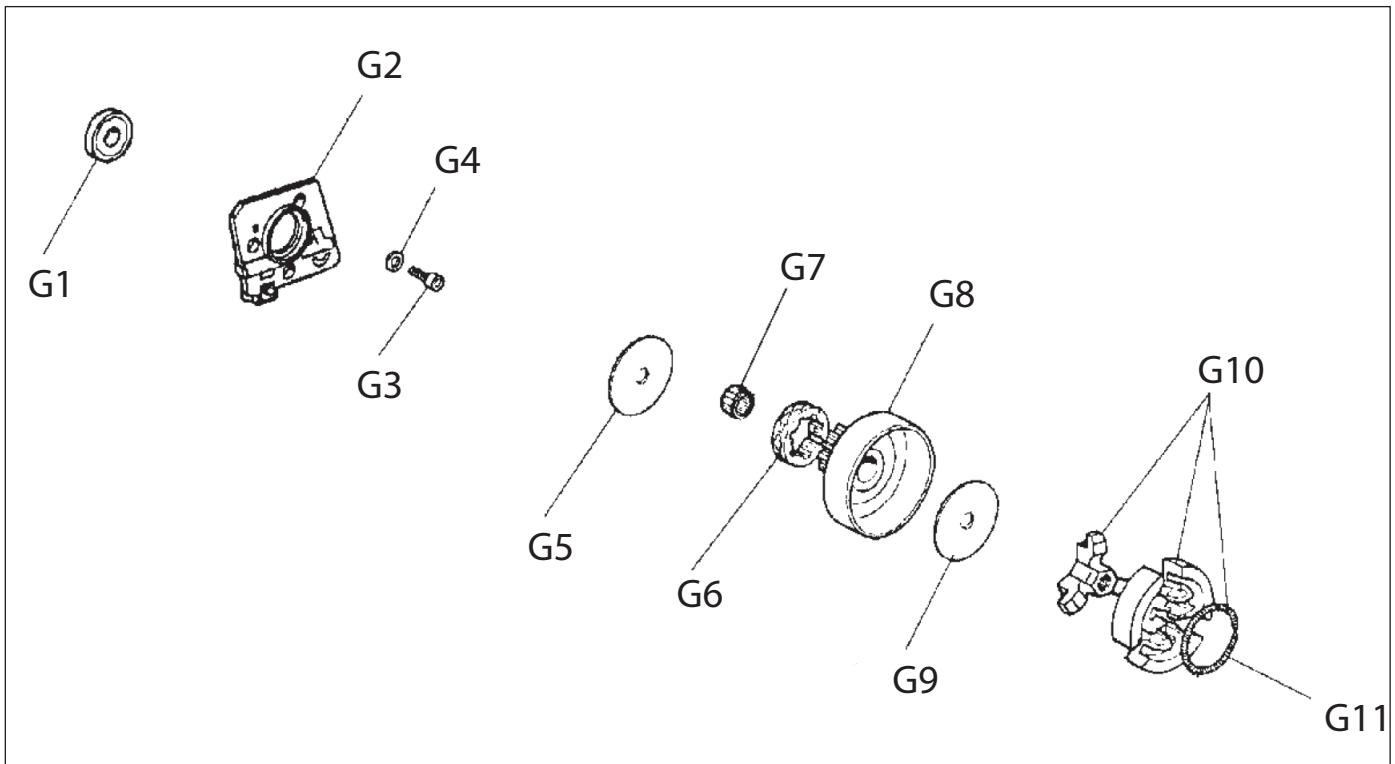

Key #	Part No.	Description	MSRP
G1	73931	Sprocket Sealing Ring	$9.20
G2	73949	Outer Crankcase Seal Body	$39.80
G3	73940	Pump Body Bolt	$2.05
G4	73285	Wave Washer, 4.5 mm	$1.05
G5	73945	Clutch Spacer Washer	$5.10
G6	70949	680/695 Drive Sprocket	$22.50
G6	525496	680PG Drive Sprocket	$35.70
G7	73939	Clutch Needle Bearing	$13.30
G8	71520	Clutch Cup (includes p/n 73939)	$39.80
G9	73941	Clutch Spacer Washer, Inside	$5.10
G10	71419	Clutch Assembly	$41.90
G11	73943	Clutch Spring	$8.20