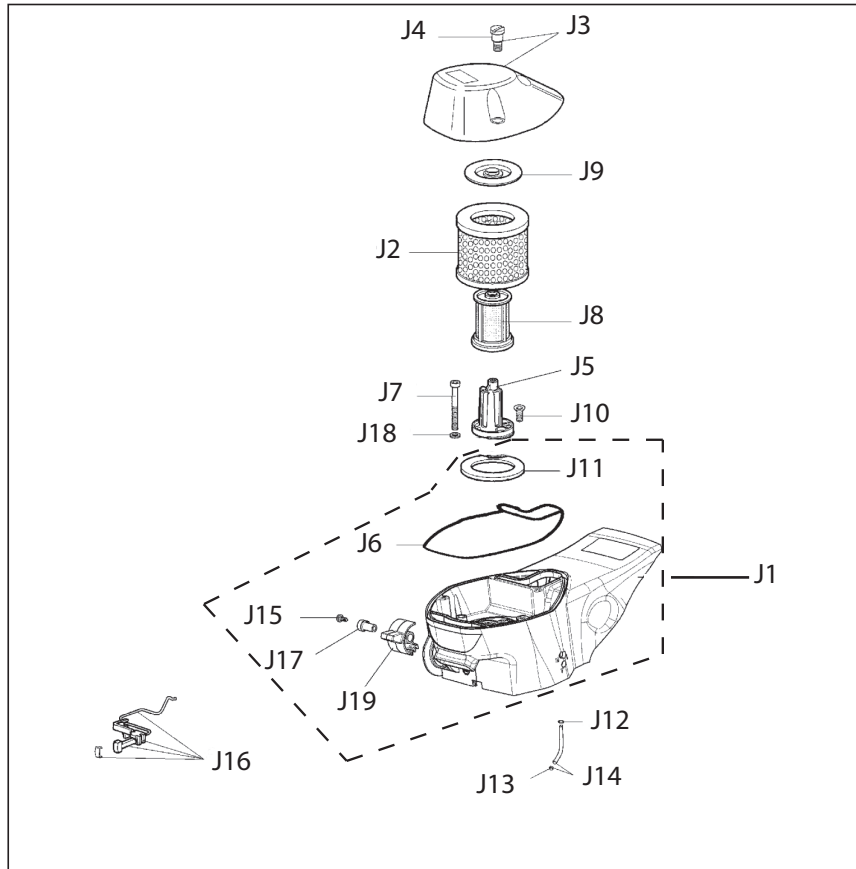

Key #	Part No.	Description	MSRP
J1	576438	Cylinder Cover for 680ES (incl J6, J11, J15, J17, J19)	$52.05
J2	71752	Air Filter Canister, Polyester	$23.50
J3	530473	Air Filter Cover	$23.50
J4	73992	Filter Cover Screw	$4.10
J5	73338	Air Filter Mount	$36.75
J6	71756	Filter Cover Gasket	$12.25
J7	71771	Screw, Cylinder Cover, Long, Socket Head	$2.25
J8	73336	Internal Screen	$12.25
J9	71758	Air Filter Mount Screw	$15.00
J10	73337	Filter Support Screw	$1.05
J11	73335	Filter Canister Gasket	$9.20
J12	71472	O-Ring	$1.05
J13	71760	Tube Clamp	$1.25
J14	505382	Compensator Tube	$4.10
J15	576459	Screw, Torx T27	$1.05
J16	577628	Throttle rod assembly for 680ES	$11.25
J17	576461	Support Bushing, Multifunction lever	$2.05
J18	73897	Washer	$1.05
J19	576460	Multifunction lever, 680ES	$2.05