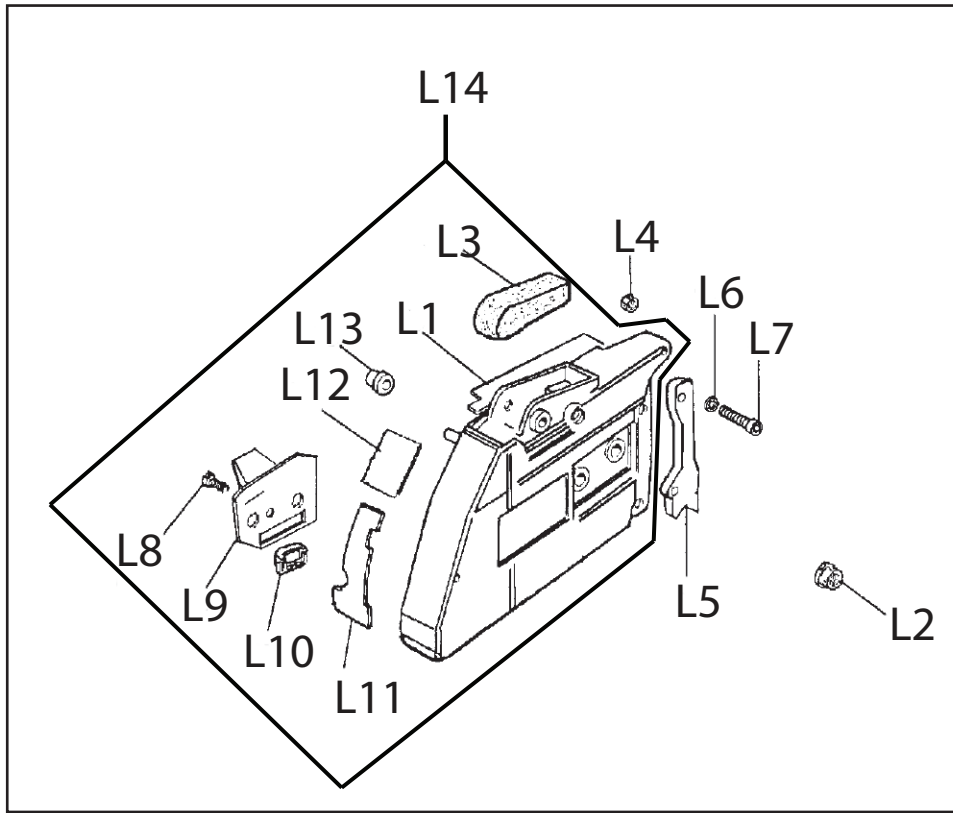

Key #	Part No.	Description	MSRP
L1	71743	Side Cover Insert, Top	$3.25
L2	73958	Side Cover Nut	$2.05
L3	71462	Chain Cover Cap	$2.10
L4	73367	Nut	$1.05
L5	71533	WallWalker Side Arm	$19.40
L6	73951	Lock Washer	$1.05
L7	507355	WallWalker Side Arm Screw	$1.05
L8	71487	Screw	$1.05
L9	71447	Side Cover Plate	$7.20
L10	73957	Lower Guard	$14.30
L11	73972	Deflector, Lower	$8.20
L12	73948	Deflector, Upper	$3.10
L13	73310	Rubber Bumper Cover	$2.05
L14	528659	Side Cover Assembly, Complete	$109.65