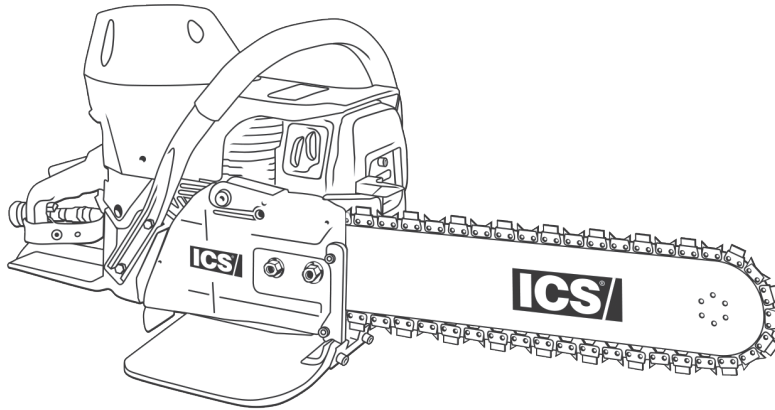

**Diamond Tools and Equipment
for Construction and Infrastructure**

Replacement Parts & Accessories Price List

680ES Gas Concrete Saw

Effective January 1, 2018

TABLE OF CONTENTS

680ES Gas Concrete Saw

ITEM DESCRIPTION	KEY	PAGE
680GC Gas Saw Service Items	n/a	1
Starter Assembly -	A	2
Flywheel & Starter Pawl Assembly	B	3
Ignition Assembly -	C	4
Cylinder & Intake Assembly	D	5
Muffler Assembly	E	6
Crankshaft Assembly	F	7
Clutch Assembly	G	8
Crankcase Assembly	H	9
Fuel Tank & Handle Assembly	I	10
Air Intake Assembly	J	11
WallWalker® & Water Delivery System	K	12
Side Cover Assembly	L	13
Carburetor Repair Kit	M	14