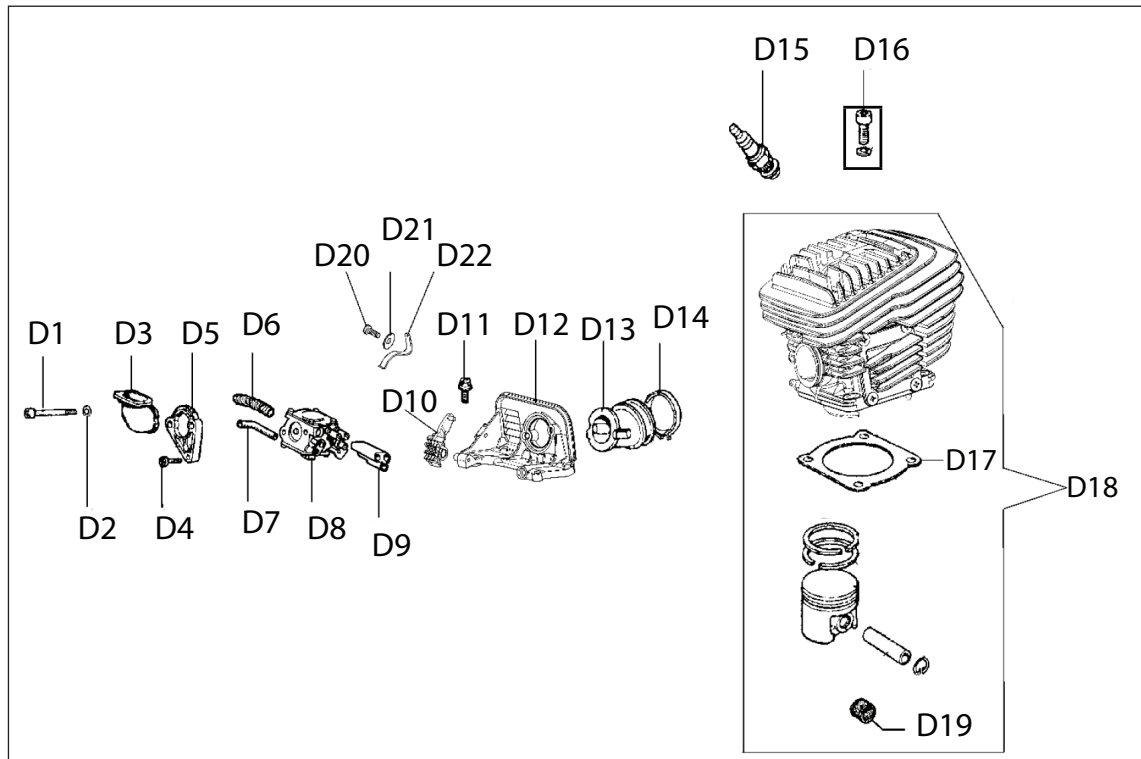

Key #	Part No.	Description	MSRP
D1	505469	Wallwalker® Sidearm Screw	$2.05
D2	73897	Washer	$1.05
D3	71735	Intake Manifold	$12.25
D4	73901	Intake Manifold Flange Screw	$1.05
D5	73947	Intake Manifold Flange	$22.45
D6	73888	Carburetor Spring	$2.05
D7	545877	Carburetor Pulse Tube	$3.10
D8	577754	Carburetor, Walbro WJ-136 680ES	$147.90
D9	517547	Screw Guide	$4.10
D10	576462	Multifunction Actuator for 680ES	$2.05
D11	73866	Screw	$1.05
D12	576435	Carburetor Support Bracket for 680ES	$26.55
D13	73868	Intake Manifold	$16.35
D14	545870	Intake Manifold Clamp	$12.25
D15	514770	Spark Plug	$3.75
D16	73874	Cylinder Bolt & washer	$1.05
D17	545874	Gasket, Base	$11.25
D18	548084	Complete Piston/Cylinder Assembly	$341.70
D19	73869	Wrist Pin Needle Bearing	$20.40
D20	577630	Screw, 680ES Motor	$2.05
D21	577629	Washer, 680ES Motor	$3.10
D22	577631	Detent Spring, 680ES Motor	$3.10