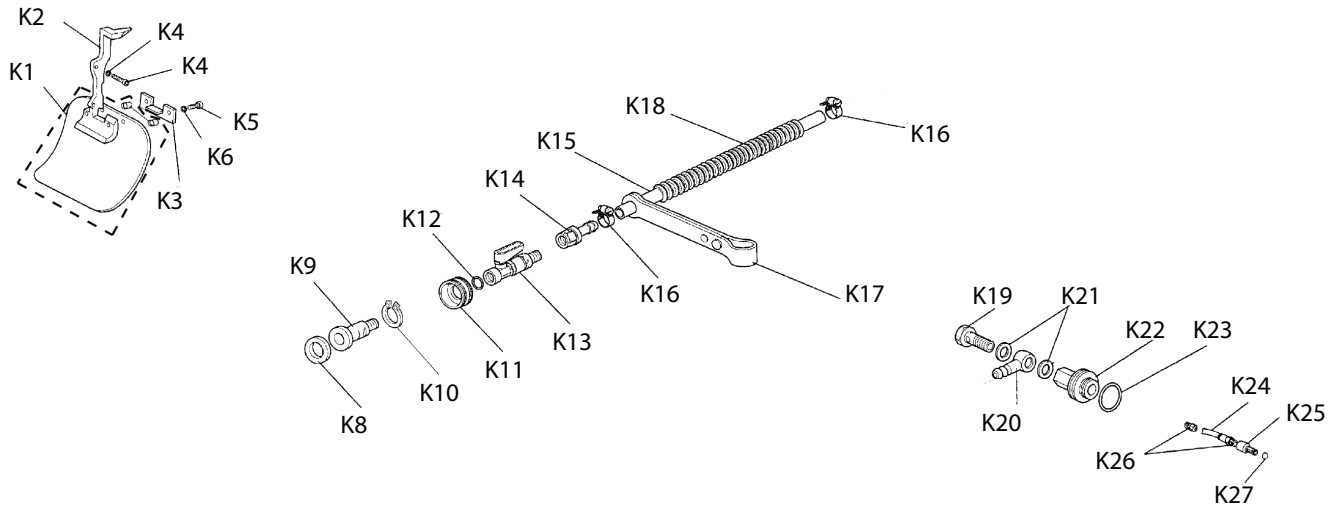

Key #	Part No.	Description	MSRP
K1	576680	Mud Flap Replacement Kit, 680	$51.50
K2	71532	WallWalker® Lever Arm	$112.20
K3	71531	Guard Flap Clamp	$6.15
K4	505469	Screw & Washer	$2.05
K5	71479	WallWalker® Flap Screw	$1.05
K6	73951	Washer	$1.05
K8	71469	Water Hose Gasket	$6.20
K9	545975	Fitting	$6.15
K10	545976	Clip	$3.10
K11	71457	Ring Nut	$13.30
K12	71468	Water Hose O-Ring	$1.10
K13	71458	Water Shut-Off Valve	$19.40
K14	71454	Barb Fitting, 1/4 male thread	$5.10
K15	71455	Tube	$3.10
K16	71465	Hose Clamp	$4.10
K17	71461	Hose Hanger	$3.10
K18	71464	Water Hose Cover	$4.10
K19	71463	Water Hose Screw	$7.20
K20	71453	Fitting	$6.20
K21	71456	Copper Washer	$2.10
K22	73923	Water Tank Cap	$20.40
K23	73448	Fuel Cap O-Ring	$19.40
K24	71459	Tube	$7.20
K25	71470	Fitting	$6.15
K26	71471	Fitting	$12.25
K27	71472	O-Ring	$1.05