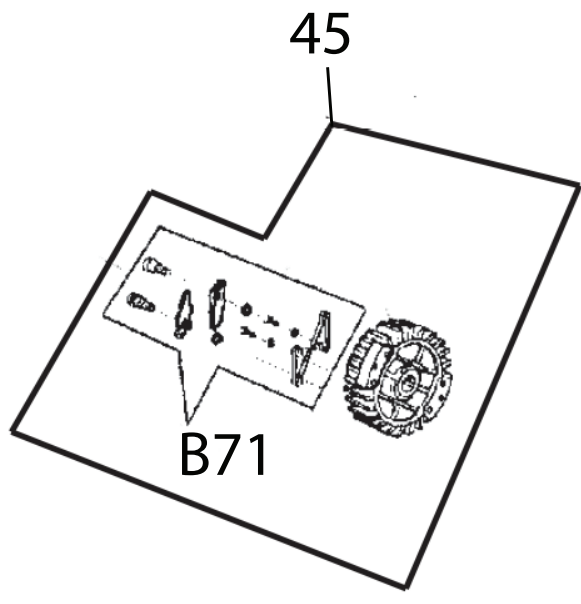

Key #	Part No.	Description	MSRP
B31	531109	Flange, starter pulley 680	$7.15
B45	528651	Flywheel 680	$139.75
B48	73891	Nut, M8x1	$2.05
B51	73911	Washer	$1.05
B57	73912	Washer	$1.05
B71	509163	Starter Pawl Assembly	$29.60
Not Shown	71734	Gasket Set	$36.75