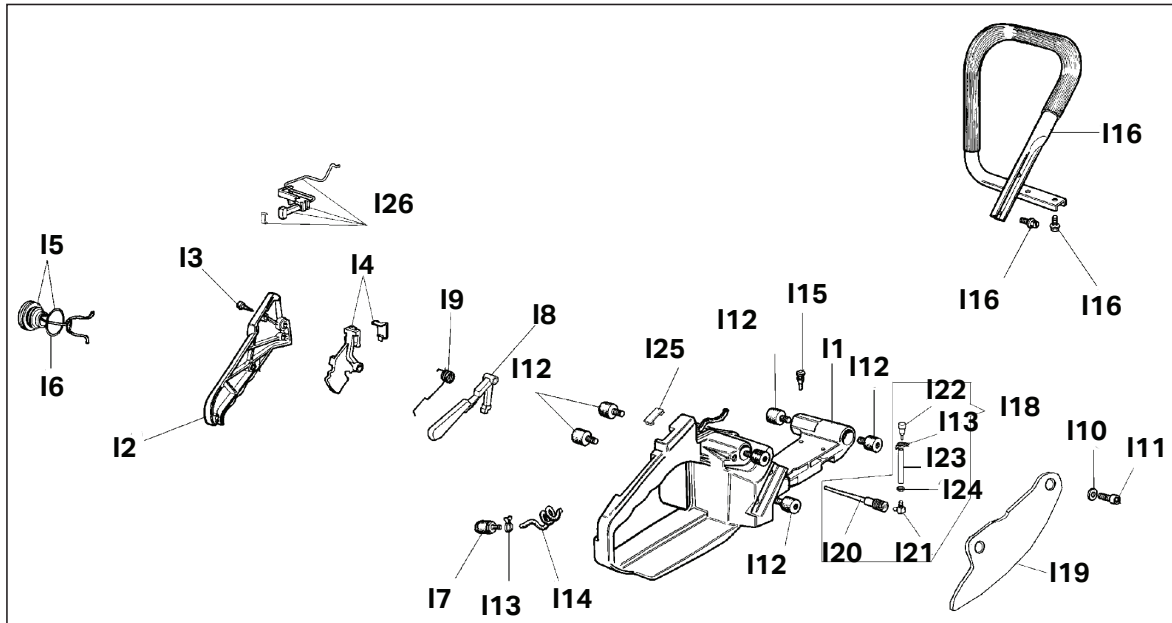

Key #	Part No.	Description	MSRP
I1	528655	Fuel Tank, 680	$132.60
I2	531105	Rear Handle Half, Black	$12.25
I3	73976	Rear Handle Screw	$2.05
I4	530479	Throttle Lever Assembly	$11.25
I5	530471	Fuel Cap , 680	$11.25
I6	73448	Fuel Cap O-Ring	$19.40
I7	73459	Fuel Filter	$9.00
I8	532028	Trigger Lockout Lever	$5.10
I9	73988	Trigger Lockout Lever Spring	$6.15
I10	73897	Washer	$1.05
I11	73982	Screw	$1.05
I12	73980	Shock Absorber	$13.30
I13	71588	Clip, Fuel Filter	$2.25
I14	73375	Fuel Line	$24.50
I15	73270	Bumper, Shock Absorber, Fuel Tank Top	$3.10
I16	73983	Front Handle Bolt	$1.05
I17	545971	Front Handle	$100.00
I18	71748	Fuel Breather Complete	$19.50
I19	71766	Water Deflector, Bottom	$13.50
I20	71751	Breather Tube Body	$10.25
I21	71759	Breather Tube Elbow	$5.25
I22	71761	Fuel Breather, Remote	$10.25
I23	71777	Breather Tube Extension	$5.25
I24	71760	Tube Clamp	$1.25
I25	581117	Plug, Fuel Tank and Handle Assembly for 680ES	$6.15
I26	577628	Throttle Rod Assembly, 680ES Fuel Tank	$11.25