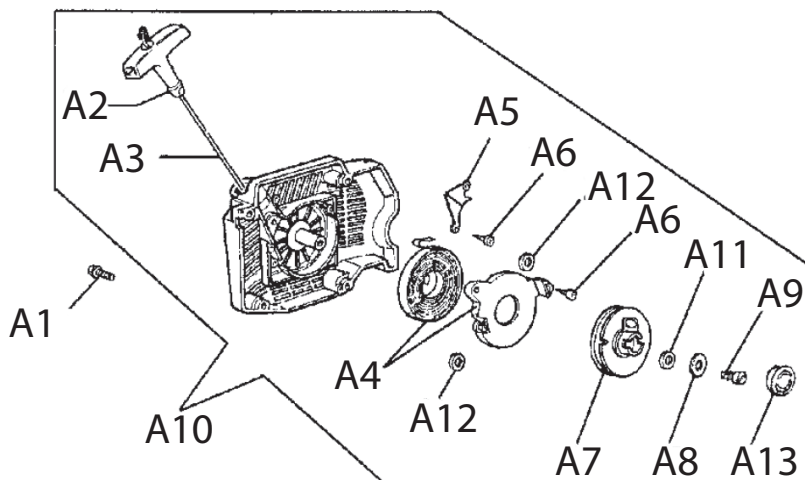

**Diamond Tools and Equipment
for Construction and Infrastructure**

Replacement Parts & Accessories Price List

680ES Gas Concrete Saw

Effective January 1, 2018

TABLE OF CONTENTS

680ES Gas Concrete Saw

ITEM DESCRIPTION	KEY	PAGE
680GC Gas Saw Service Items	n/a	1
Starter Assembly -	A	2
Flywheel & Starter Pawl Assembly	B	3
Ignition Assembly -	C	4
Cylinder & Intake Assembly	D	5
Muffler Assembly	E	6
Crankshaft Assembly	F	7
Clutch Assembly	G	8
Crankcase Assembly	H	9
Fuel Tank & Handle Assembly	I	10
Air Intake Assembly	J	11
WallWalker® & Water Delivery System	K	12
Side Cover Assembly	L	13
Carburetor Repair Kit	M	14

SERVICE ITEMS

680ES Gas Concrete Saw

Key #	Part No.	Description	MSRP
1	71521	Scrench 13-19 mm	\$12.25
2	71541	Pressure Gauge Bulb	\$66.30
3	71542	Coil/Flywheel Timing Shim	\$7.15
4	71543	Cylinder Assembly Clamps & Piston Stop	\$13.80
5	71544	Manifold Assembly Tool	\$9.20
6	71546	Shock Absorber Tool	\$25.50
7	71547	Spark Tester	\$53.05
8	71548	Flywheel Disassembly Tool	\$38.80
9	71565	Electronic Tachometer	\$311.25
10	71569	Induction Seal Flange with Screws	\$11.25
11	71570	Exhaust Seal Flange with Screws	\$22.50
12	71573	Tuning Screwdriver	\$21.00
13	73461	Flywheel Puller	\$158.10
14	73462	Main Bearing Driver Tool	\$43.90
15	571227	2-Stroke Oil, 50:1 Mix, 2.6 oz (77 ml) (6-Pack)	\$14.00
15	571228	2-Stroke Oil, 50:1 Mix, 2.6 oz (77 ml) (24-Pack)	\$53.00
Not Shown	71734	Gasket Set	\$36.75
Not Shown	70249	14T Bar Nose Sprocket Repair Kit	\$38.00

Key #	Part No.	Description	MSRP
A1	73230	Bolt	\$1.05
A2	530208	Starter Rope Handle	\$7.15
A3	73904	Starter Rope	\$3.10
A4	531103	Starter Coil Spring & Housing	\$23.50
A5	71451	Starter Case Plate	\$2.10
A6	505380	Recoil Housing Screw	\$1.05
A7	528661	Starter Rope Pulley	\$19.40
A8	73905	Starter Pulley Washer	\$1.05
A9	73907	Starter Pulley Screw	\$1.05
A10	528637	Starter Cover Assembly	\$108.15
A11	530367	Starter Assembly Washer	\$1.05
A12	532026	Spring Housing Washer	\$2.05
A13	508853	Starter Assembly Cap	\$3.10