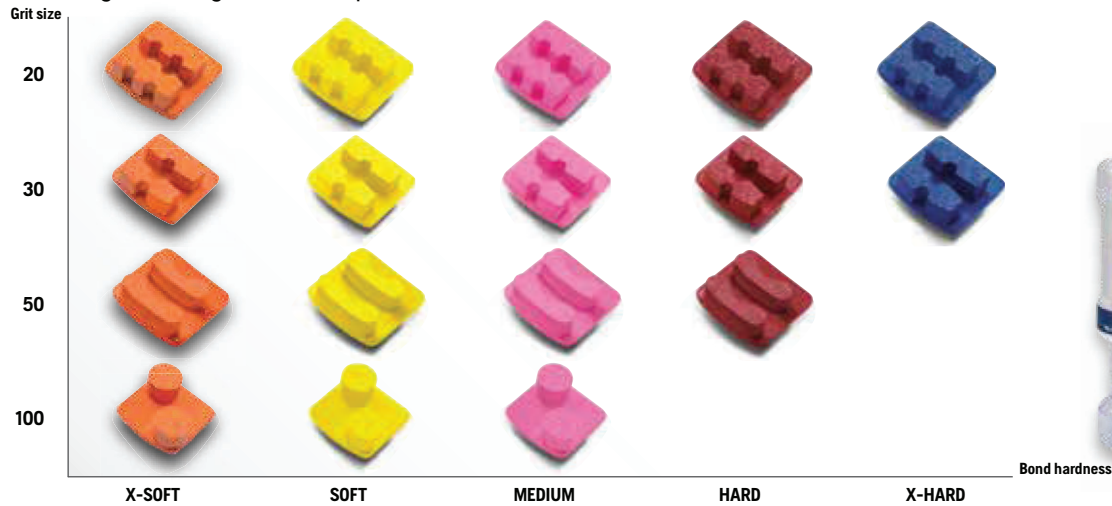

Husqvarna Elite-Grind G1400 Series

13 mm segment height, sold in 3 packs.

NAME	COLOR	SINGLE / DOUBLE	GRIT SIZE (MESH)	SHAPE	BOND HARDNESS	ITEM NUMBER	LIST PRICE (3 PACK)
G1410							
G1413S	Orange	Single	20	Two notch	X-Soft	501897901	\$237.00
G1413D	Orange	Double	20	Two notch	X-Soft	501897902	301.00
G1414S	Orange	Single	30	One notch	X-Soft	501898901	237.00
G1414D	Orange	Double	30	One notch	X-Soft	501898902	301.00
G1415S	Orange	Single	50	Rounded end	X-Soft	501899201	237.00
G1415D	Orange	Double	50	Rounded end	X-Soft	501899202	301.00
G1416S	Orange	Single	100	Round	X-Soft	501899701	237.00
G1416D	Orange	Double	100	Round	X-Soft	501899702	301.00
G1420							
G1423S	Yellow	Single	20	Two notch	Soft	501899901	\$237.00
G1423D	Yellow	Double	20	Two notch	Soft	501899902	301.00
G1424S	Yellow	Single	30	One notch	Soft	501900701	237.00
G1424D	Yellow	Double	30	One notch	Soft	501900702	301.00
G1425S	Yellow	Single	50	Rounded end	Soft	501900801	237.00
G1425D	Yellow	Double	50	Rounded end	Soft	501900802	301.00
G1426S	Yellow	Single	100	Round	Soft	501901501	237.00
G1426D	Yellow	Double	100	Round	Soft	501901502	301.00
G1440							
G1443S	Pink	Single	20	Two notch	Medium	501902501	\$237.00
G1443D	Pink	Double	20	Two notch	Medium	501902502	301.00
G1444S	Pink	Single	30	One notch	Medium	501904901	237.00
G1444D	Pink	Double	30	One notch	Medium	501904902	301.00
G1445S	Pink	Single	50	Rounded end	Medium	501906501	237.00
G1445D	Pink	Double	50	Rounded end	Medium	501906502	301.00
G1446S	Pink	Single	100	Round	Medium	501907401	237.00
G1446D	Pink	Double	100	Round	Medium	501907402	301.00
G1470							
G1473S	Red	Single	20	Two notch	Hard	501907701	237.00
G1473D	Red	Double	20	Two notch	Hard	501907702	301.00
G1474S	Red	Single	30	One notch	Hard	501907901	237.00
G1474D	Red	Double	30	One notch	Hard	501907902	301.00
G1475S	Red	Single	50	Rounded end	Hard	501908101	237.00
G1475D	Red	Double	50	Rounded end	Hard	501908102	301.00
G1480							
G1483D	Blue	Double	20	Two notch	X-Hard	501908201	\$361.00
G1483T	Blue	Triple	20	Two notch	X-Hard	501908202	567.00
G1484D	Blue	Double	30	One notch	X-Hard	501908301	361.00
G1484T	Blue	Triple	30	One notch	X-Hard	501908302	567.00