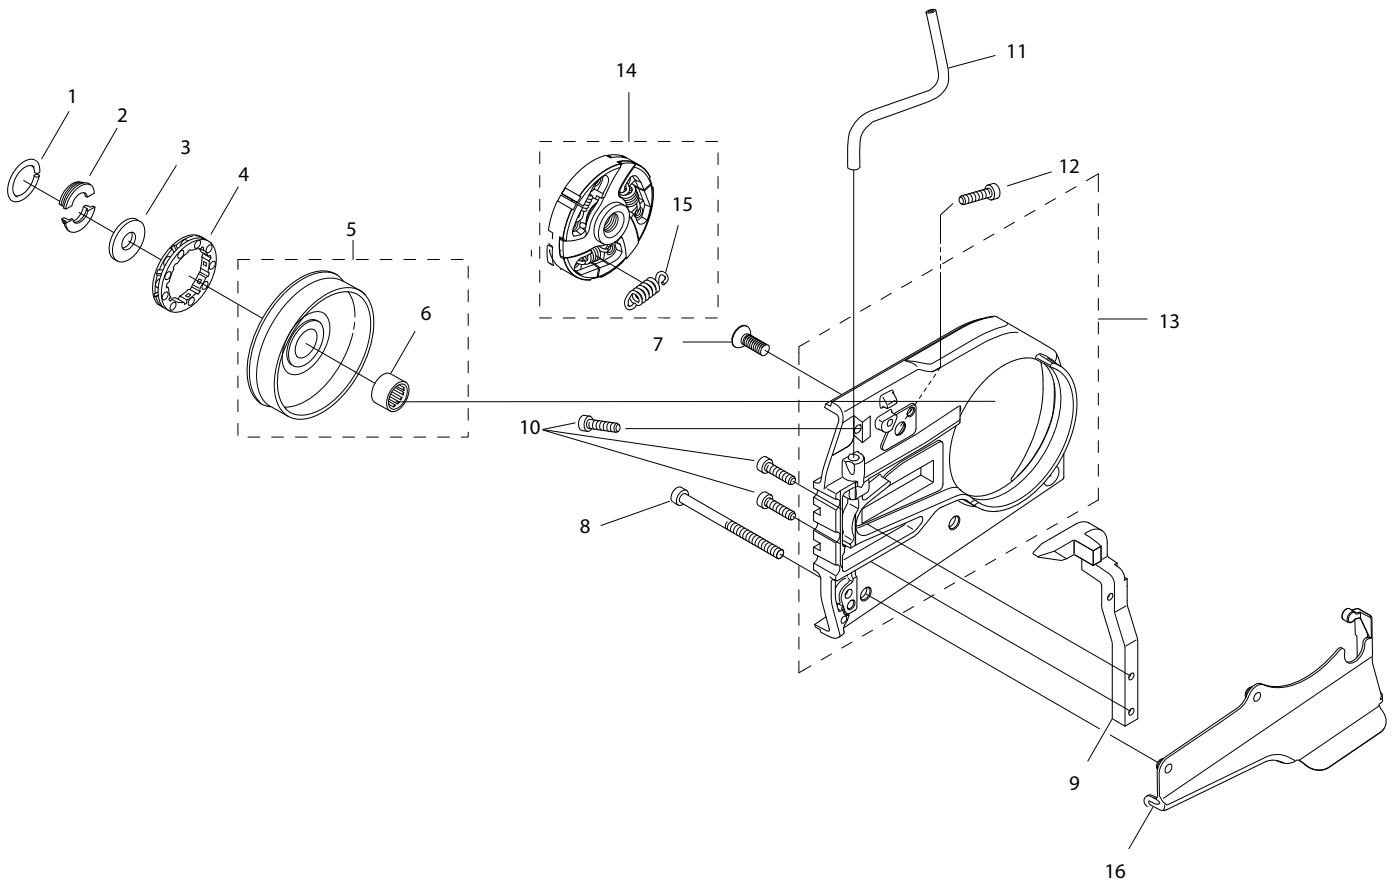

Key #	Part No.	Description	MSRP
C01	543905	RETAINING RING	$2.00
C02	551384	SPLIT RETAINER, 695 (PAIR)	$13.00
C03	543907	SPACER	$13.00
C04	525496	695F4 FORCE4™ SPROCKET	$32.00
C04	70949	695GC RIM SPROCKET	$20.00
C05	543909	CLUTCH CUP	$131.00
C06	543910	NEEDLE BEARING	$15.00
C07	543911	BAR BRACKET SCREW	$4.50
C08	543912	CRANK CASE BOLT	$13.00
C09	544130	WALLWALKER®	$131.00
C10	543920	WALLWALKER® SCREW	$4.00
C11	543915	WATER PIPE	$13.00
C12	546548	WATER PIPE SCREW	$1.75
C13	543916	BAR BRACKETS	$194.00
C14	547856	CLUTCH KIT	$210.00
C15	543928	CLUTCH SPRING	$6.50
C16	544137	SHIELD	$8.50