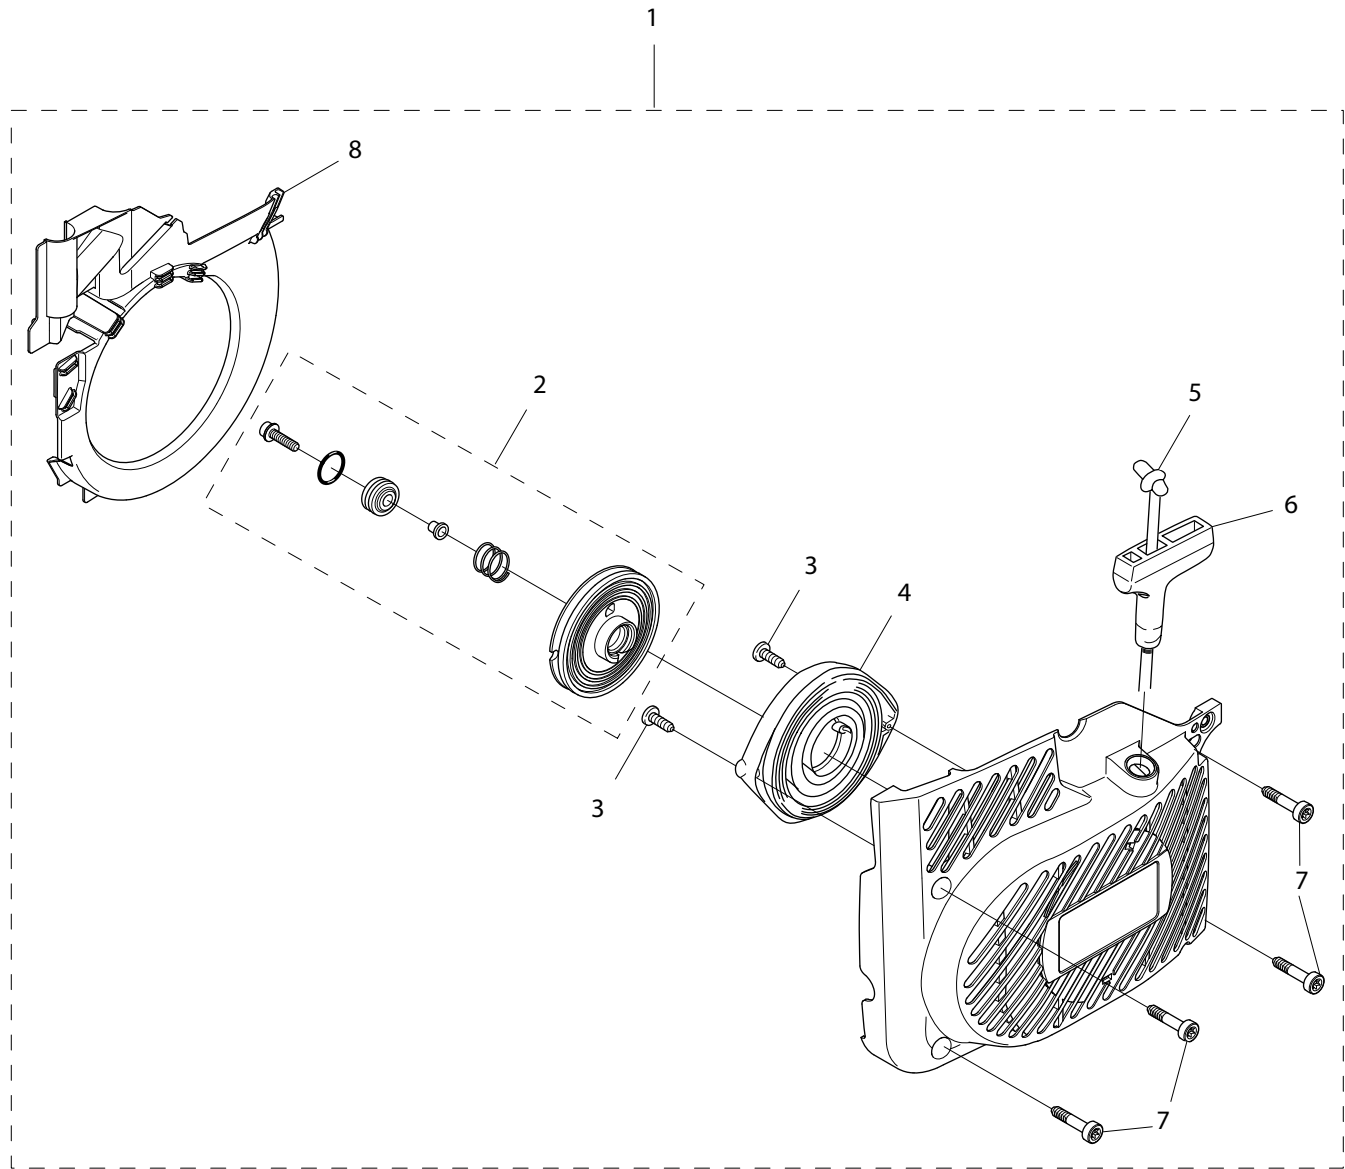

Replacement Parts & Accessories Price List

695GC & 695F4 Gas Concrete Saw

Effective January 1, 2013

TABLE OF CONTENTS

695GC/695F4 Gas Saw

ITEM DESCRIPTION	KEY	PAGE
695GC/695F4 Gas Saw Service Items	n/a	2
Starter Assembly	A	3
Flywheel & Ignition Assembly	B	4
Clutch Assembly & WallWalker®	C	5
Side Cover & Tensioner Assembly	D	6
Cylinder & Exhaust Assemblies	E	7
Crankcase Assembly	F	8
Crankshaft Assembly	G	9
Complete Engine Assembly	H	10
Carburetor & Intake Assemblies	I	11
Cylinder & Air Filter Cover Assemblies	J	12
Fuel Tank Assembly	K	13
Water Delivery System	L	14

SERVICE ITEMS

695GC Gas Concrete Saw

Key #	Part No.	Description	MSRP
1	71541	Pressure Gauge Bulb	\$49.00
2	71543	Cylinder Assembly Clamps & Piston Stop	\$11.00
3	71565	Electronic Tachometer	\$252.00
4	73425	Fuel Tank Pressure Cap	\$80.00
5	546191	Workshop Key Torx T27	\$24.00
6	546192	Test Spark Plug	\$18.00
7	546193	Air Gap Gauge	\$3.00
8	546194	Flywheel Puller	\$47.00
9	547277	Piston Stop	\$1.00
10	546196	Wrist Pin Punch	\$16.50
11	546197	Cylinder Seal, Exhaust	\$19.00
12	546198	Cylinder Seal, Inlet Port	\$59.00
13	546289	Puller, Sealing Ring	\$37.00
14	546291	Assembly Punch	\$19.00
15	546292	Universal Puller	\$141.00
16	546293	Grip Plate	\$77.00
17	546294	Bearing Puller	\$495.00
18	546295	Bearing Press	\$131.00
19	546307	Screwdriver, Idle	\$5.00
not shown	544120	Flat Blade Srench	\$13.00
not shown	544119	Torque Srench	\$13.00
not shown	550321	Tuning screwdriver	CALL
not shown	70249	14T Bar Nose Sprocket Repair Kit (for 695GC)	\$38.00
not shown	530046	FORCE4™ Bar Nose Sprocket Repair Kit (for 695F4)	\$38.00
not shown	505882	2-Stroke Oil, 25:1 Mix, 5.2 oz. (158 ml) (6-pack)	\$20.00
not shown	505883	2-Stroke Oil, 25:1 Mix, 5.2 oz. (158 ml) (24-pack)	\$60.00