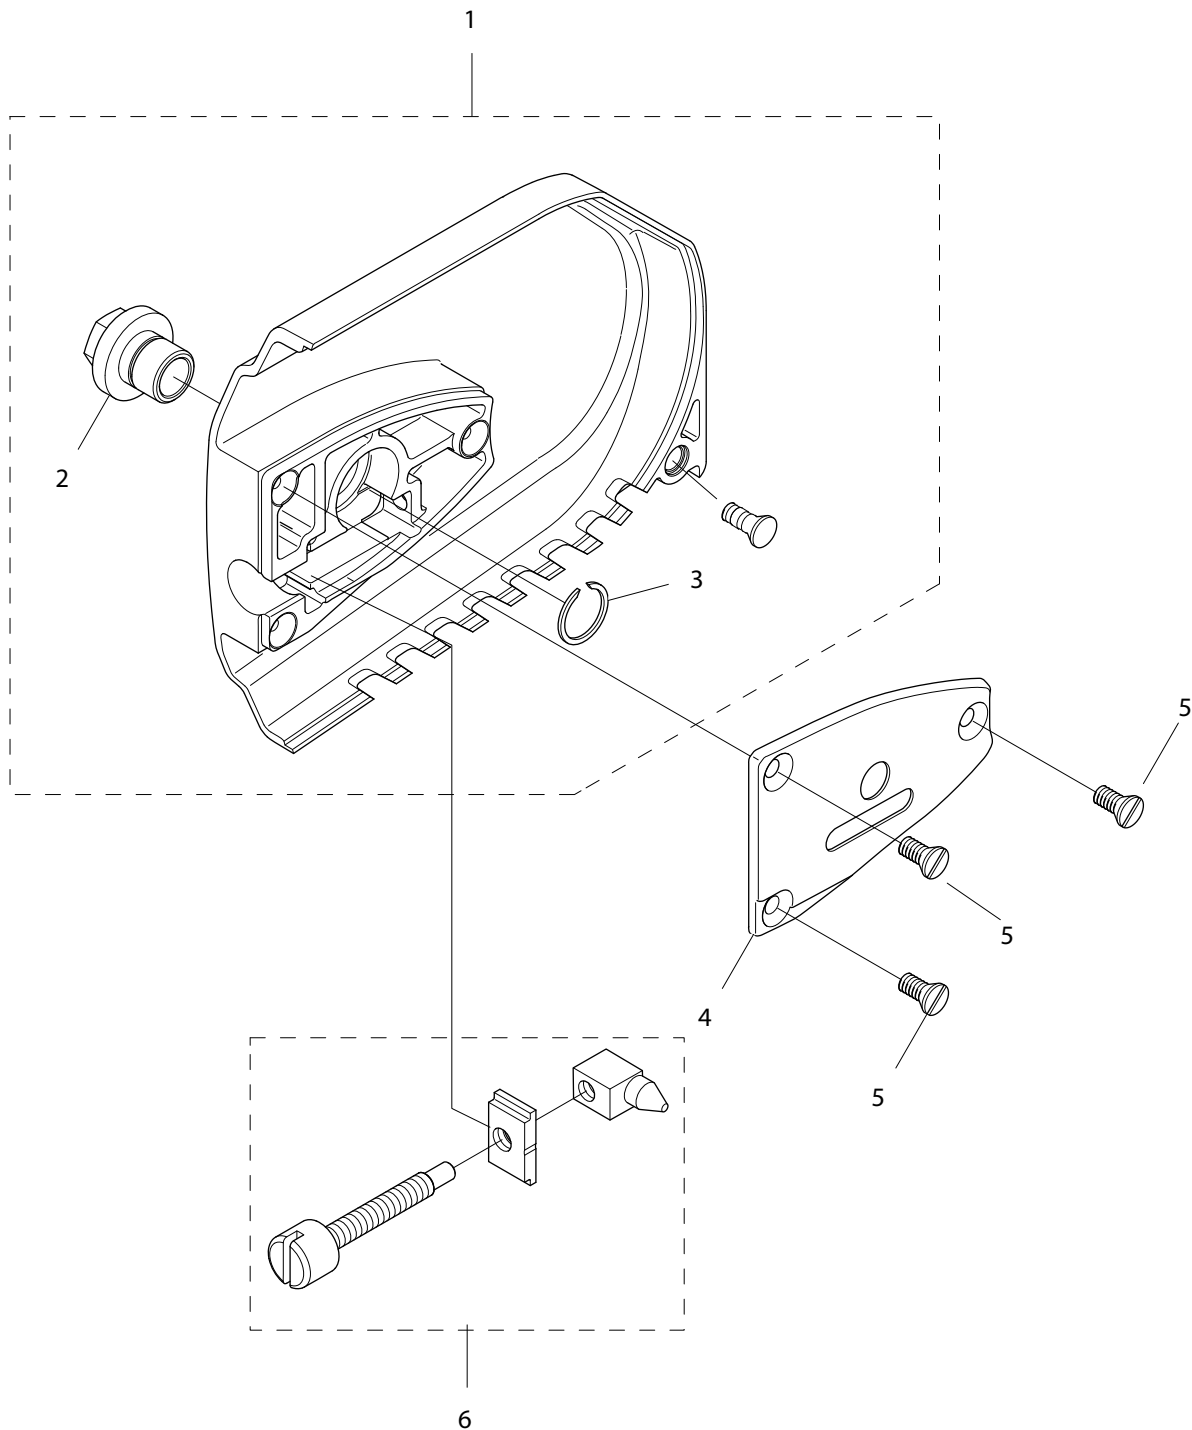

Key #	Part No.	Description	MSRP
D01	543899	SIDE COVER ASSEMBLY	$204.00
D02	543900	SIDE COVER NUT	$23.00
D03	543901	SIDE COVER NUT CIRCLIP	$2.00
D04	543902	TENSIONER COVER PLATE SCREW	$12.00
D05	543903	SCREW, SIDE COVER CAP	$.50
D06	543904	TENSIONER	$70.00