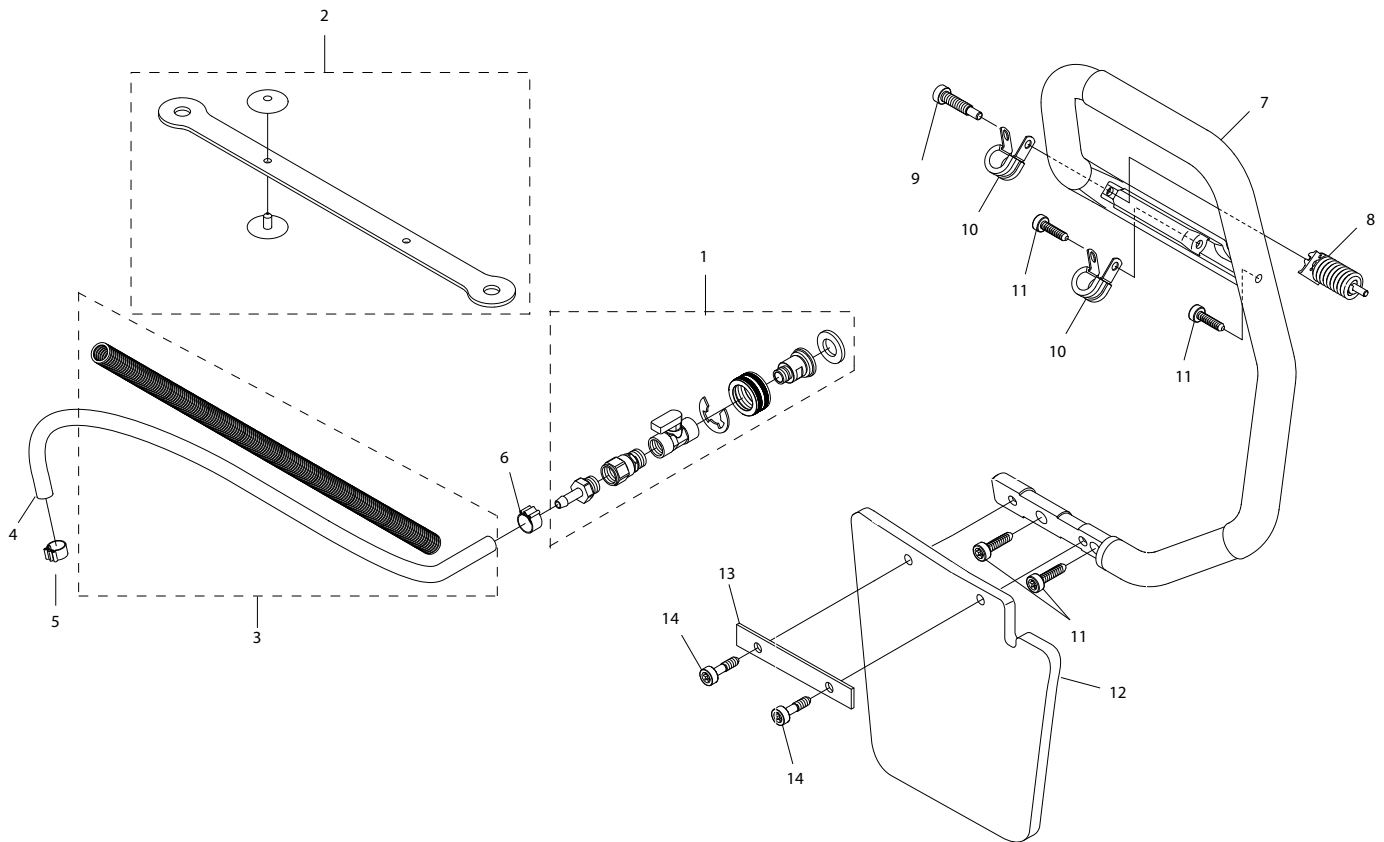

Key #	Part No.	Description	MSRP
L01	543996	WATER HOSE VALVE ASSEMBLY	$120.00
L02	547969	HOSE HANGER	$18.00
L03	543998	PROTECTIVE HOSE	$12.50
L04	543999	HOSE, WATER	$19.00
L05	544000	CLAMP, WATER HOSE	$5.50
L06	544001	CLAMP, WATER HOSE VALVE SIDE	$3.25
L07	544002	FRONT HANDLE	$450.00
L08	544003	SHOCK ABSORBER, FRONT HANDLE	$23.00
L09	543981	SCREW, SHOCK ABSORBERS	$2.50
L10	544008	CLIP, FRONT HANDLE	$4.50
L11	544009	SCREW, FRONT HANDLE	$3.25
L12	544010	GUARD FLAP	$23.00
L13	544011	BACKING PLATE, GUARD FLAP	$13.00
L14	544012	SCREW, GUARD FLAP	$2.75