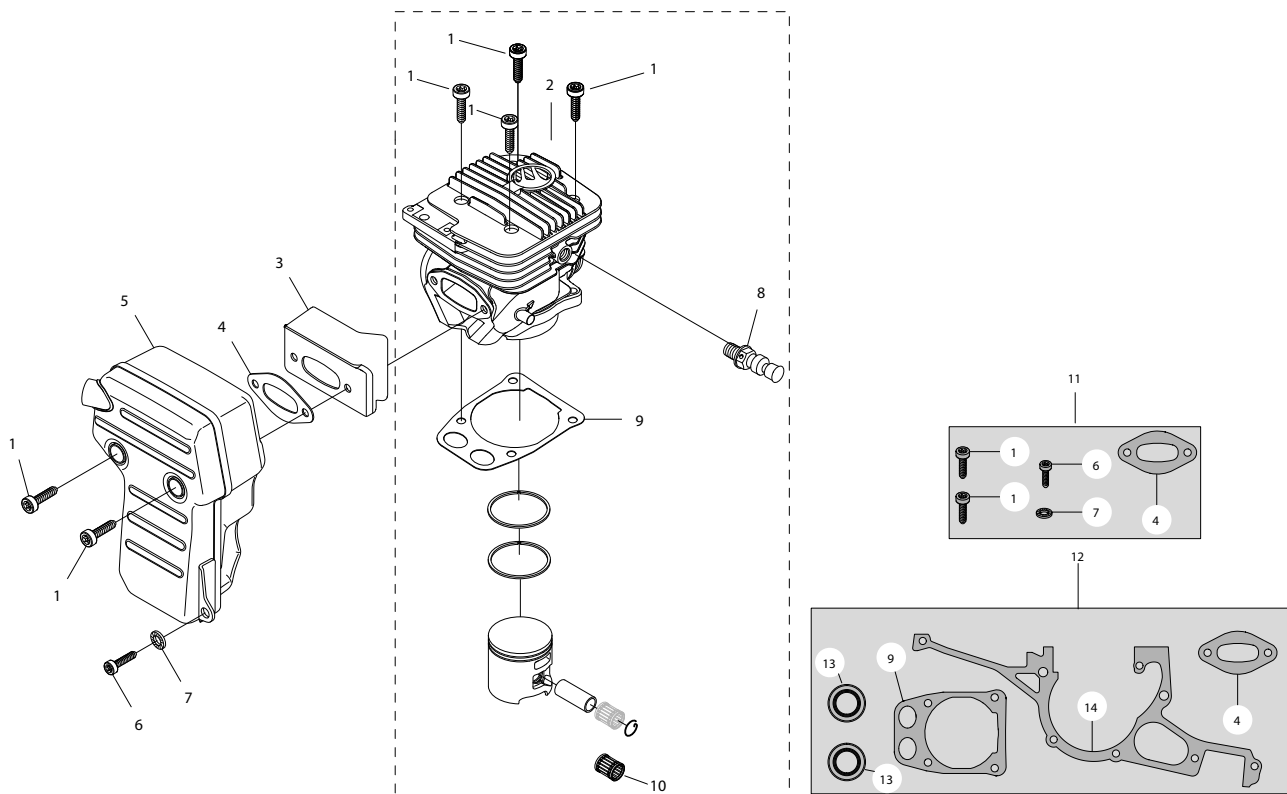

Key #	Part No.	Description	MSRP
A01	544013	STARTER COVER ASSEMBLY	\$136.00
A02	544127	STARTER PULLEY KIT	\$55.00
A03	543974	SCREW	\$1.75
A04	544021	RECOIL SPRING	\$21.00
A05	544023	STARTER CORD	\$15.00
A06	544024	STARTER HANDLE	\$8.50
A07	544012	SCREW	\$2.75
A08	544026	STARTER COVER SHIELD	\$9.50

Key #	Part No.	Description	MSRP
B01	544030	STOP SWITCH SCREW	\$1.50
B02	544031	STOP SWITCH	\$18.00
B03	544032	STOP SWITCH CABLE	\$7.50
B04	544033	SPARK PLUG CAP	\$7.50
B05	544034	SPARK PLUG	\$4.50
B06	544035	PROTECTIVE SLEEVE	\$9.50
B07	544036	IGNITION MODULE	\$126.00
B08	544038	IGNITION MODULE SCREW	\$3.00
B09	544053	FLYWHEEL	\$250.00
B10	544125	STARTER PAWL KIT (INCL. TWO OF EACH ITEM)	\$40.00
B11	544058	STARTER WASHER	\$2.50
B12	544059	STARTER NUT	\$3.00

Key #	Part No.	Description	MSRP
D01	543899	SIDE COVER ASSEMBLY	\$204.00
D02	543900	SIDE COVER NUT	\$23.00
D03	543901	SIDE COVER NUT CIRCLIP	\$2.00
D04	543902	TENSIONER COVER PLATE SCREW	\$12.00
D05	543903	SCREW, SIDE COVER CAP	\$.50
D06	543904	TENSIONER	\$70.00