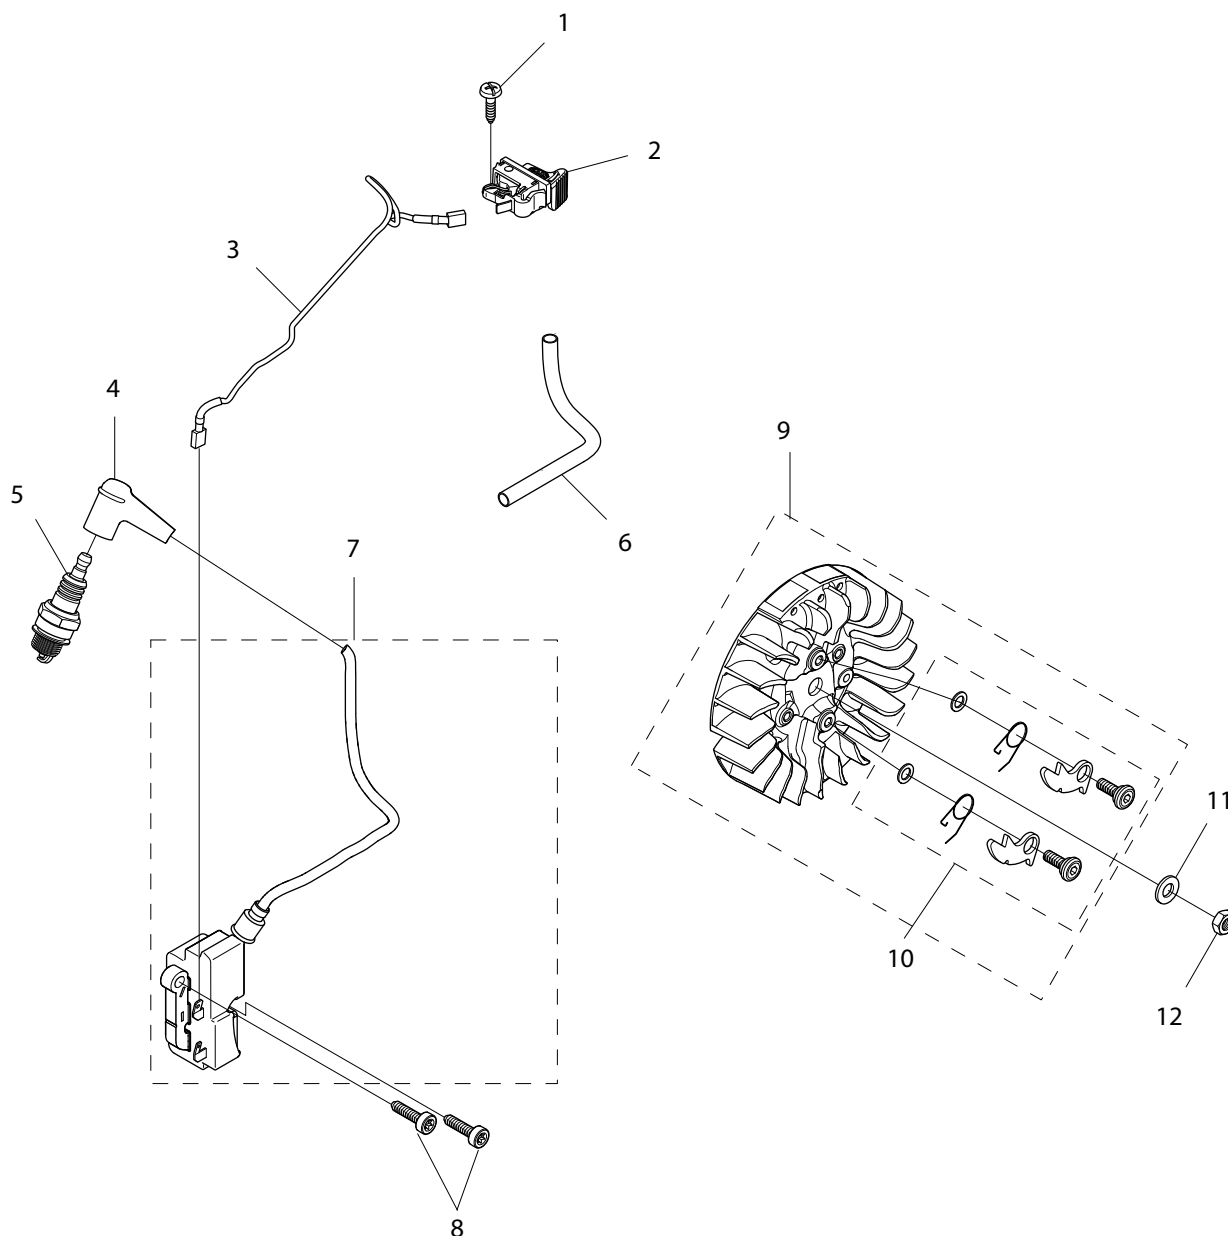

Key #	Part No.	Description	MSRP
B01	544030	STOP SWITCH SCREW	$1.50
B02	544031	STOP SWITCH	$18.00
B03	544032	STOP SWITCH CABLE	$7.50
B04	544033	SPARK PLUG CAP	$7.50
B05	544034	SPARK PLUG	$4.50
B06	544035	PROTECTIVE SLEEVE	$9.50
B07	544036	IGNITION MODULE	$126.00
B08	544038	IGNITION MODULE SCREW	$3.00
B09	544053	FLYWHEEL	$250.00
B10	544125	STARTER PAWL KIT (INCL. TWO OF EACH ITEM)	$40.00
B11	544058	STARTER WASHER	$2.50
B12	544059	STARTER NUT	$3.00