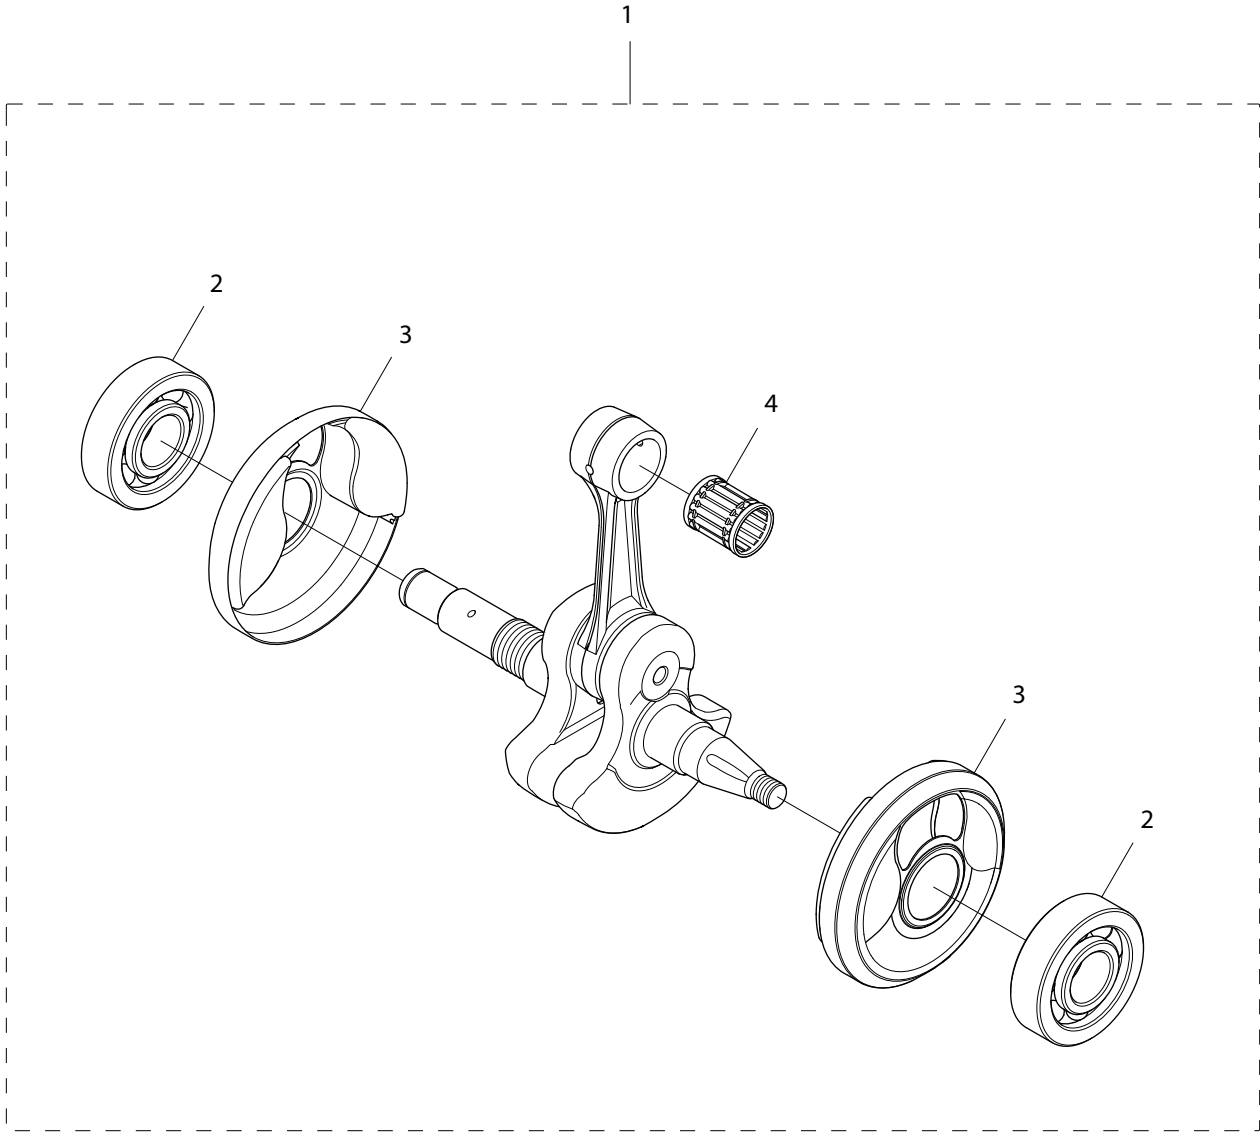

Key #	Part No.	Description	MSRP
G01	543952	CRANKSHAFT ASSEMBLY	$275.00
G02	543934	MAIN BEARING	$23.00
G03	543953	CRANKSHAFT SHIELD	$21.00
G04	543949	NEEDLE BEARING	$16.00