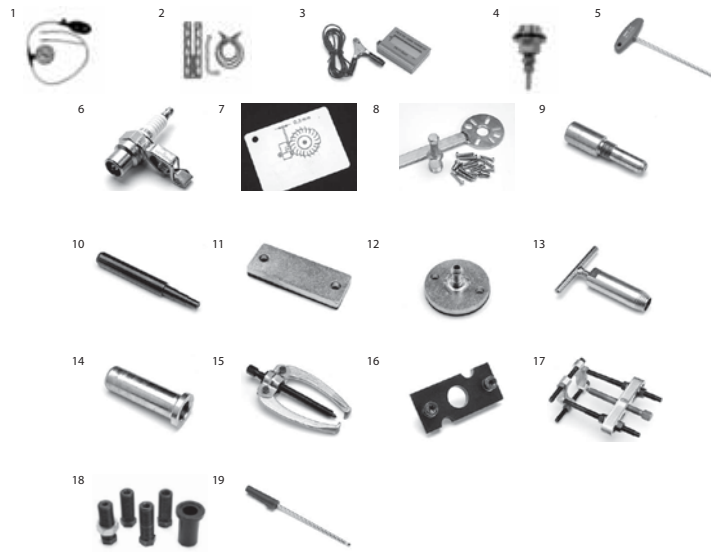

Replacement Parts & Accessories Price List

695GC & 695F4 Gas Concrete Saw

Effective January 1, 2013

TABLE OF CONTENTS

695GC/695F4 Gas Saw

ITEM DESCRIPTION	KEY	PAGE
695GC/695F4 Gas Saw Service Items	n/a	2
Starter Assembly	A	3
Flywheel & Ignition Assembly	B	4
Clutch Assembly & WallWalker®	C	5
Side Cover & Tensioner Assembly	D	6
Cylinder & Exhaust Assemblies	E	7
Crankcase Assembly	F	8
Crankshaft Assembly	G	9
Complete Engine Assembly	H	10
Carburetor & Intake Assemblies	I	11
Cylinder & Air Filter Cover Assemblies	J	12
Fuel Tank Assembly	K	13
Water Delivery System	L	14

SERVICE ITEMS

695GC Gas Concrete Saw

Key #	Part No.	Description	MSRP
1	71541	Pressure Gauge Bulb	\$49.00
2	71543	Cylinder Assembly Clamps & Piston Stop	\$11.00
3	71565	Electronic Tachometer	\$252.00
4	73425	Fuel Tank Pressure Cap	\$80.00
5	546191	Workshop Key Torx T27	\$24.00
6	546192	Test Spark Plug	\$18.00
7	546193	Air Gap Gauge	\$3.00
8	546194	Flywheel Puller	\$47.00
9	547277	Piston Stop	\$1.00
10	546196	Wrist Pin Punch	\$16.50
11	546197	Cylinder Seal, Exhaust	\$19.00
12	546198	Cylinder Seal, Inlet Port	\$59.00
13	546289	Puller, Sealing Ring	\$37.00
14	546291	Assembly Punch	\$19.00
15	546292	Universal Puller	\$141.00
16	546293	Grip Plate	\$77.00
17	546294	Bearing Puller	\$495.00
18	546295	Bearing Press	\$131.00
19	546307	Screwdriver, Idle	\$5.00
not shown	544120	Flat Blade Srench	\$13.00
not shown	544119	Torque Srench	\$13.00
not shown	550321	Tuning screwdriver	CALL
not shown	70249	14T Bar Nose Sprocket Repair Kit (for 695GC)	\$38.00
not shown	530046	FORCE4™ Bar Nose Sprocket Repair Kit (for 695F4)	\$38.00
not shown	505882	2-Stroke Oil, 25:1 Mix, 5.2 oz. (158 ml) (6-pack)	\$20.00
not shown	505883	2-Stroke Oil, 25:1 Mix, 5.2 oz. (158 ml) (24-pack)	\$60.00