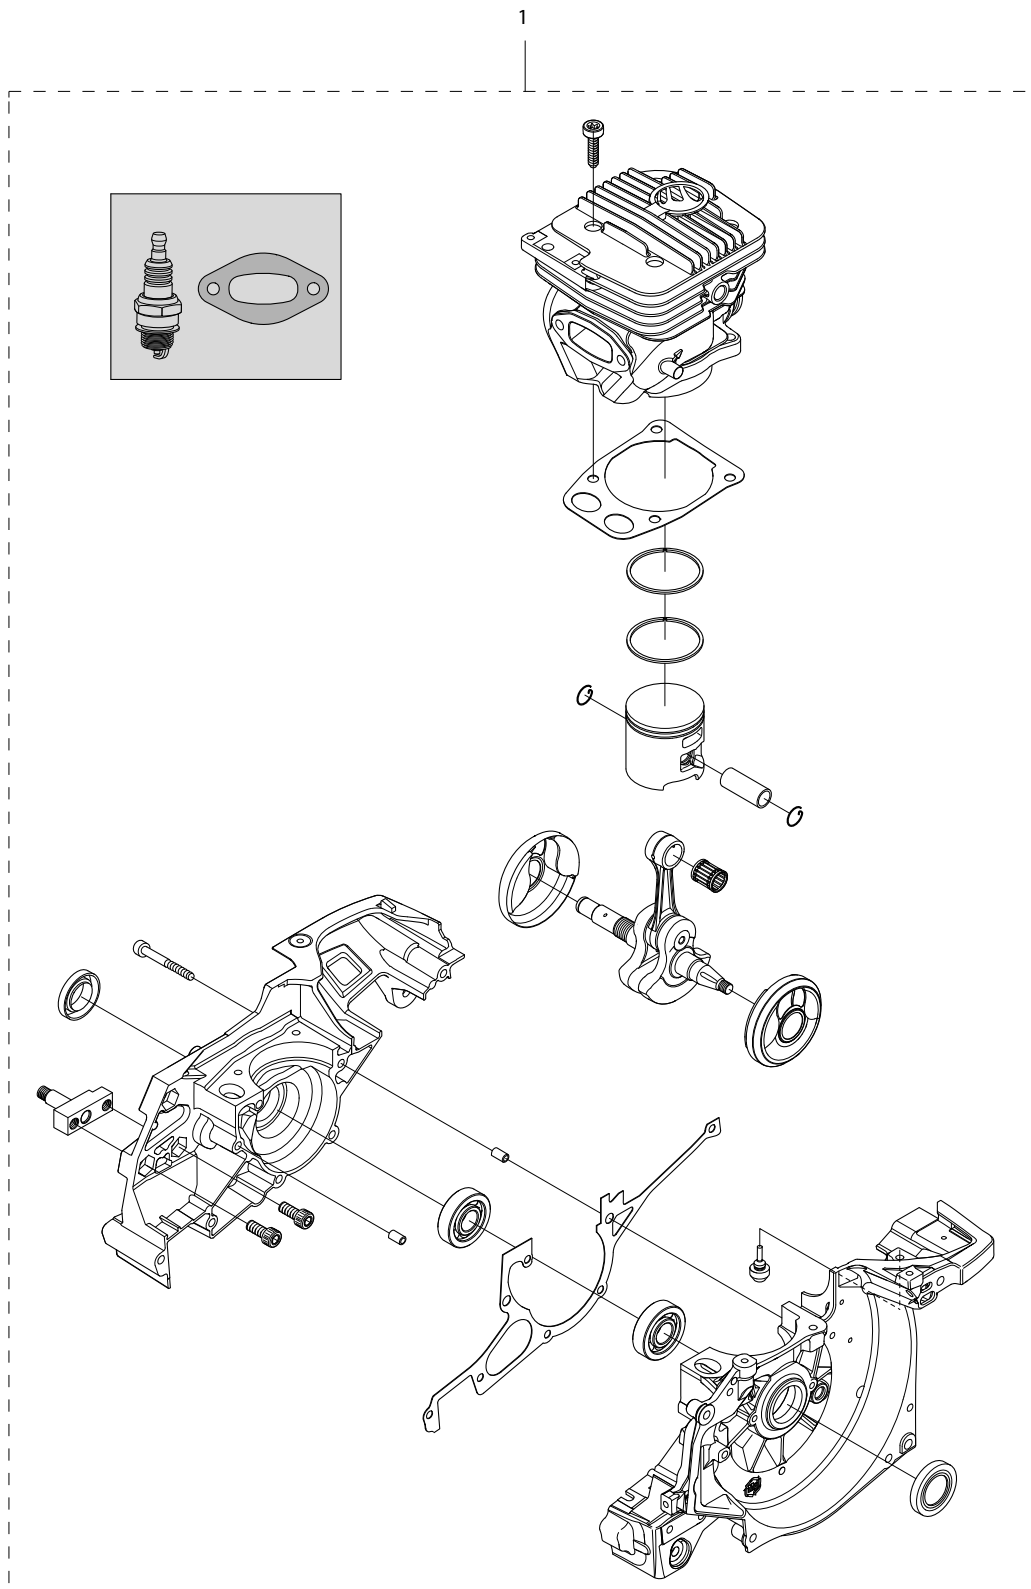

Key #	Part No.	Description	MSRP
H01	544121	CRANKCASE W/PISTON & CYLINDER COMPLETE	$995.00