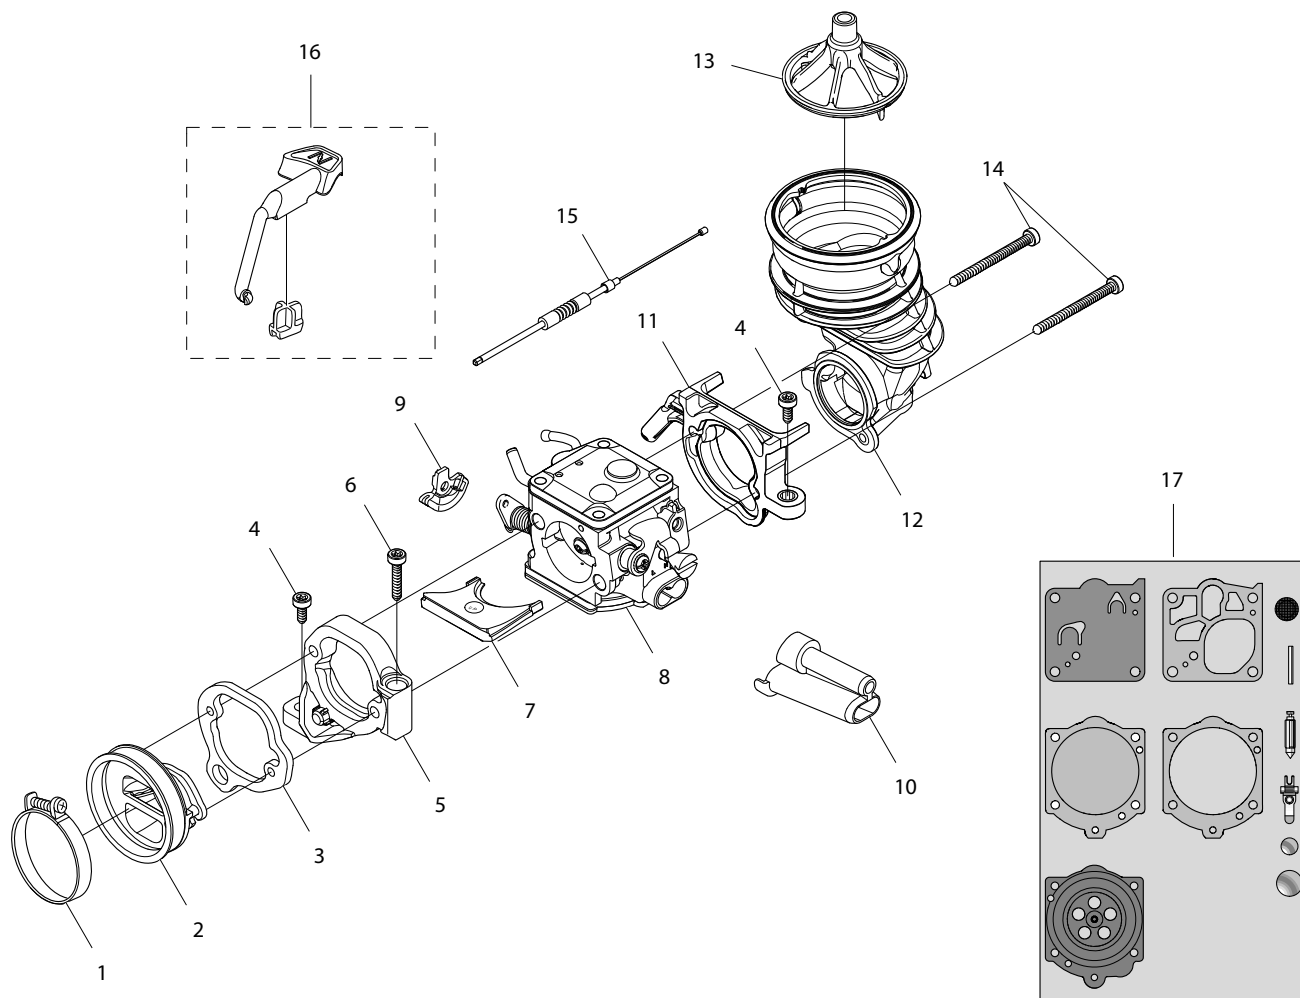

Key #	Part No.	Description	MSRP
I01	544069	INLET BOOT CLAMP	$7.50
I02	544070	INLET BOOT	$57.00
I03	544071	FLANGE	$15.00
I04	544072	FLANGE CLUTCH SIDE SCREW	$2.75
I05	544073	FLANGE BRACKET	$16.00
I06	544065	SCREW	$2.25
I07	544074	SEPARATOR PLATE	$21.00
I08	544075	CARBURETOR (WALBRO RWJ-5A)	$285.00
I09	544111	THROTTLE CABLE LEVER	$3.25
I10	544116	ADJUSTMENT GUIDE	$6.50
I11	544112	MANIFOLD BRACKET	$5.50
I12	544113	AIR INTAKE MANIFOLD	$19.00
I13	544114	AIR FILTER BRACKET	$7.50
I14	544115	CARBURETOR MOUNTING SCREW	$3.25
I15	543975	THROTTLE CABLE ASSEMBLY	$42.00
I16	544117	CHOKE LEVER	$10.50
I17	544118	CARBURETOR REPAIR KIT	$73.00