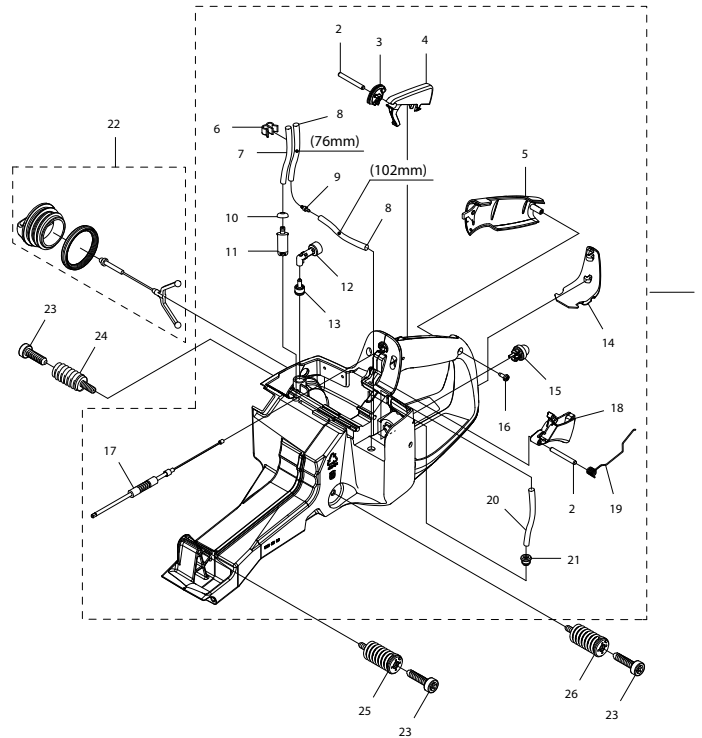

Key #	Part No.	Description	MSRP
K01	543812	FUEL TANK ASSEMBLY	$131.00
K02	543813	PARALLEL PIN	$2.00
K03	543814	CABLE LEVER	$2.75
K04	543815	THROTTLE LOCK OUT LEVER	$6.00
K05	543816	REAR HANDLE COVER	$7.00
K06	543818	CLIP	$1.00
K07	543993	FUEL LINE	$7.50
K08	543994	CHECK VALVE TUBE	$4.25
K09	543969	CHECK VALVE	$15.00
K10	543970	HOSE CLAMP	$3.25
K11	543971	FUEL FILTER	$10.50
K12	544990	TANK VENT ELBOW	$60.00
K13	544122	TANK VENT	$14.00
K14	543972	REAR HANDLE GROUND SUPPORT	$10.50
K15	543973	PURGE BULB	$17.00
K16	543974	REAR HANDLE SCREW	$1.75
K17	543975	THROTTLE CABLE ASSEMBLY	$42.00
K18	543976	THROTTLE TRIGGER	$5.50
K19	543977	TRIGGER SPRING	$4.50
K20	543995	PURGE BULB TUB	$4.25
K21	543978	GROMMET	$5.50
K22	543979	GAS TANK CAP ASSEMBLY	$10.50
K23	543981	SHOCK ABSORBER SCREW	$2.50
K24	543982	SHOCK ABSORBER CLUTCH SIDE	$15.00
K25	543983	SHOCK ABSORBER FRONT	$21.00
K26	543984	SHOCK ABSORBER FLYWHEEL SIDE	$23.00