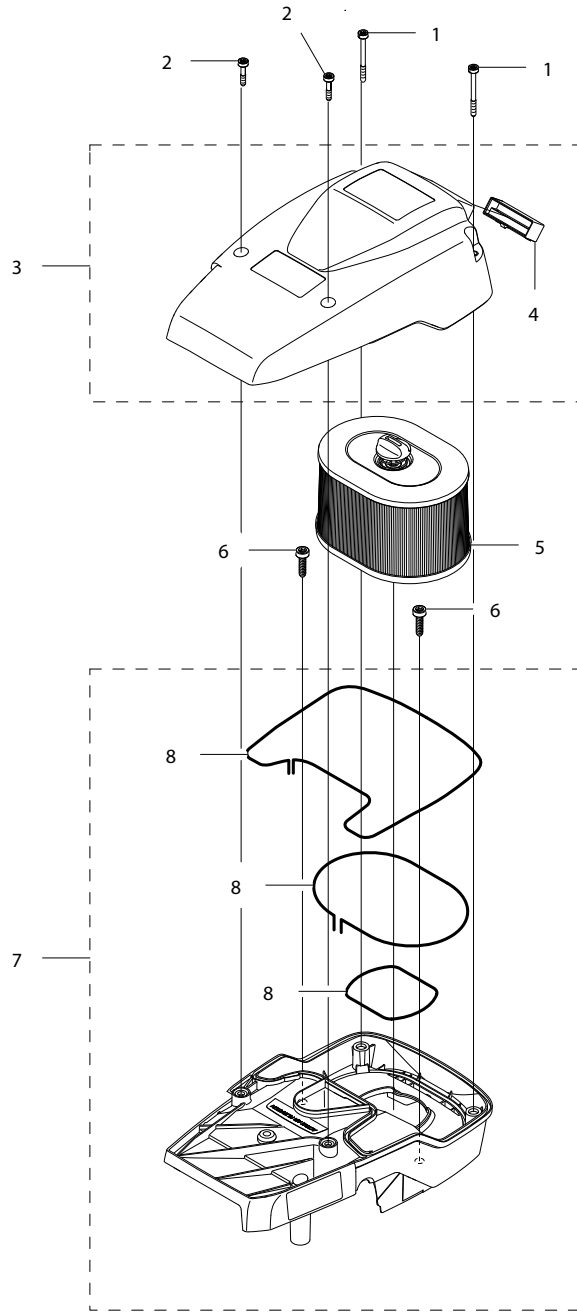

Key #	Part No.	Description	MSRP
D01	543899	SIDE COVER ASSEMBLY	\$204.00
D02	543900	SIDE COVER NUT	\$23.00
D03	543901	SIDE COVER NUT CIRCLIP	\$2.00
D04	543902	TENSIONER COVER PLATE SCREW	\$12.00
D05	543903	SCREW, SIDE COVER CAP	\$.50
D06	543904	TENSIONER	\$70.00

Key #	Part No.	Description	MSRP
F01	543929	CRANKCASE ASSEMBLY	\$640.00
F02	543930	CRANKCASE SCREW	\$2.25
F03	543931	SEALING RING	\$13.00
F04	543932	GUIDE BUSHING	\$3.25
F05	543933	CRANKCASE GASKET	\$25.00
F06	543934	MAIN BEARING	\$23.00
F07	543935	RUBBER BUSHING	\$3.25
F08	543936	GASKET KIT	\$30.00
F09	543937	CYLINDER BASE GASKET	\$3.25
F10	543938	MUFFLER GASKET	\$4.25
F11	544129	BAR STUD KIT	\$139.00
F12	543941	BAR BRACKET FASTENER	\$3.25

Key #	Part No.	Description	MSRP
I01	544069	INLET BOOT CLAMP	\$7.50
I02	544070	INLET BOOT	\$57.00
I03	544071	FLANGE	\$15.00
I04	544072	FLANGE CLUTCH SIDE SCREW	\$2.75
I05	544073	FLANGE BRACKET	\$16.00
I06	544065	SCREW	\$2.25
I07	544074	SEPARATOR PLATE	\$21.00
I08	544075	CARBURETOR (WALBRO RWJ-5A)	\$285.00
I09	544111	THROTTLE CABLE LEVER	\$3.25
I10	544116	ADJUSTMENT GUIDE	\$6.50
I11	544112	MANIFOLD BRACKET	\$5.50
I12	544113	AIR INTAKE MANIFOLD	\$19.00
I13	544114	AIR FILTER BRACKET	\$7.50
I14	544115	CARBURETOR MOUNTING SCREW	\$3.25
I15	543975	THROTTLE CABLE ASSEMBLY	\$42.00
I16	544117	CHOKE LEVER	\$10.50
I17	544118	CARBURETOR REPAIR KIT	\$73.00