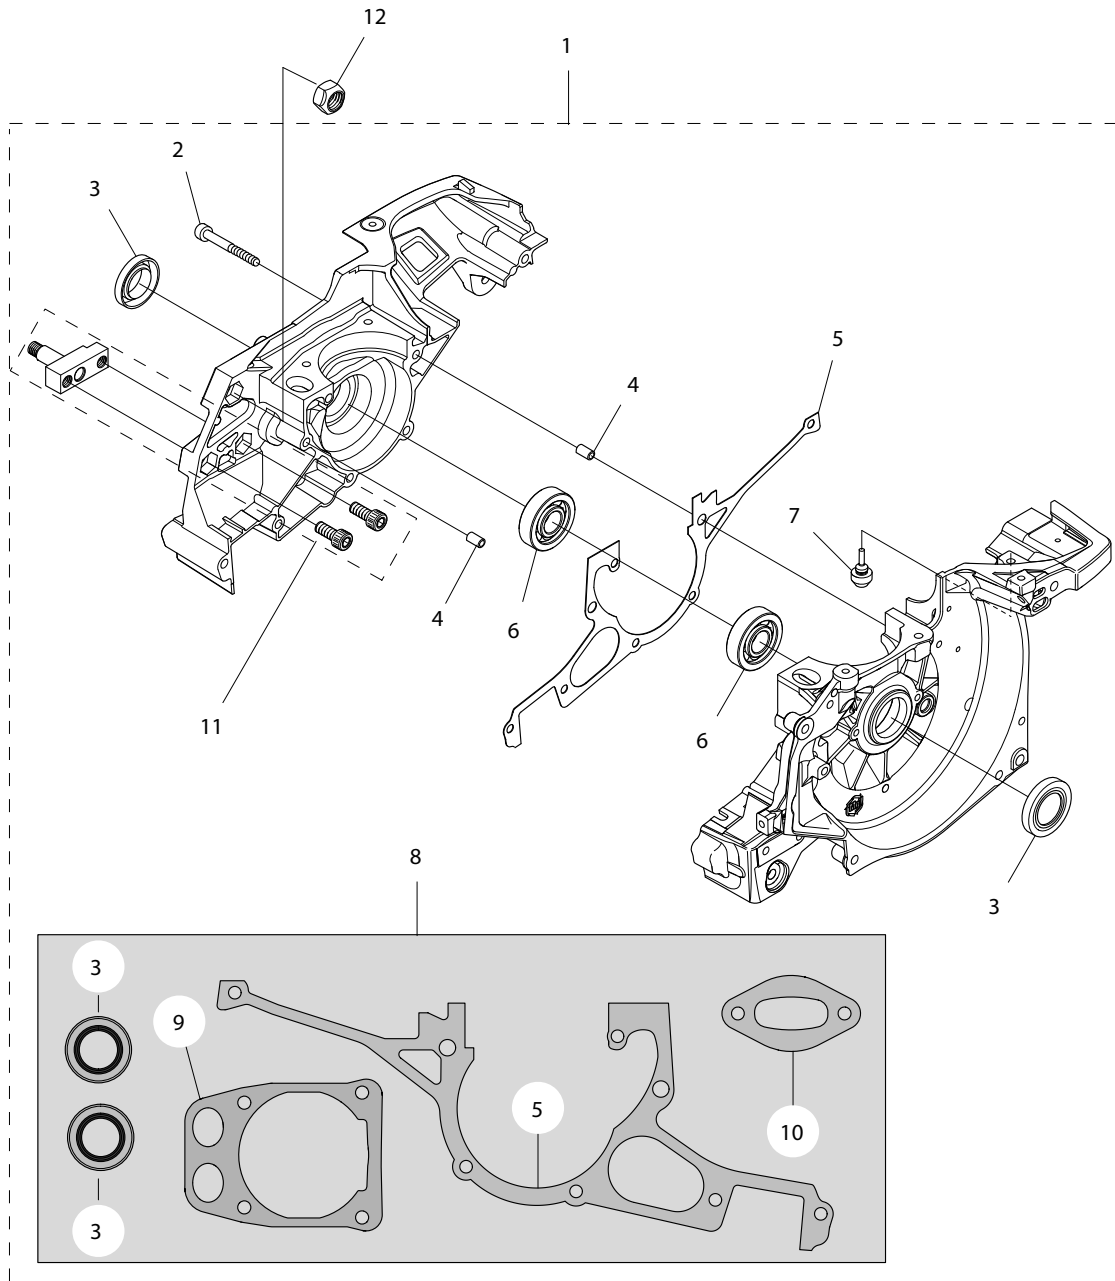

Key #	Part No.	Description	MSRP
F01	543929	CRANKCASE ASSEMBLY	$640.00
F02	543930	CRANKCASE SCREW	$2.25
F03	543931	SEALING RING	$13.00
F04	543932	GUIDE BUSHING	$3.25
F05	543933	CRANKCASE GASKET	$25.00
F06	543934	MAIN BEARING	$23.00
F07	543935	RUBBER BUSHING	$3.25
F08	543936	GASKET KIT	$30.00
F09	543937	CYLINDER BASE GASKET	$3.25
F10	543938	MUFFLER GASKET	$4.25
F11	544129	BAR STUD KIT	$139.00
F12	543941	BAR BRACKET FASTENER	$3.25