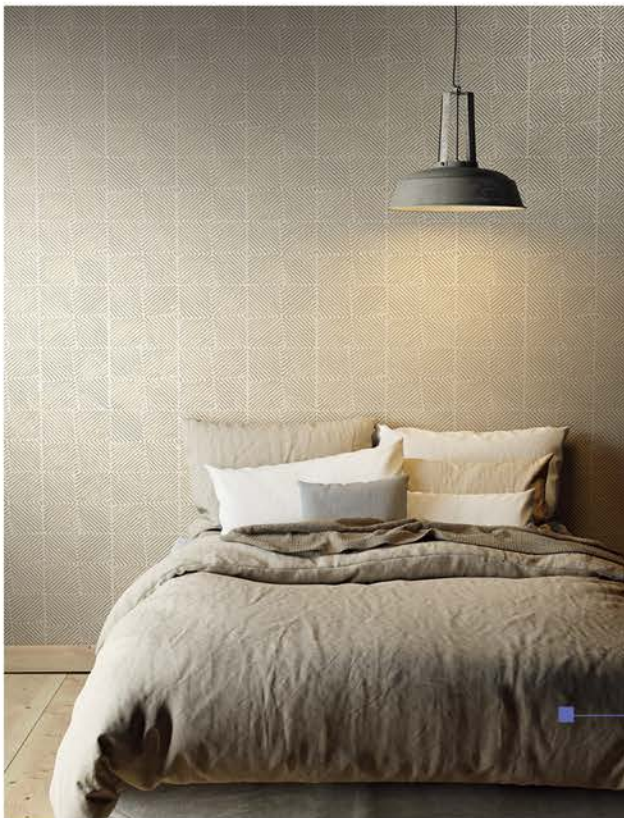

搖籃懷抱

「Okooko」是古老的毛利語，意思是「懷抱中的搖籃」，現與 European Bedding 抱著激情與理想，積極推廣環保和符合可持續方式生產的高品質床墊和床架。例如 Heveya 天然有機乳膠床墊（圖中為 24cm）採用可拆卸和乾洗有機棉填充的竹纖維床罩包覆兩層 100% 天然有機乳膠和棉。此款提供柔軟、中等、硬三款柔軟度，讓您挑選適合您的天然床墊。Single size 售價：HKD16,500；Queen size 售價：HKD23,500；King Size 售價：HKD26,500 (Okooko by European Bedding) || Featuring two layers of 100 percent natural organic latex encased in a bamboo fibre unzippable covered with organic cotton padding, the Heveya Natural Organic Latex Mattress is available in soft, medium or firm. Single size price: HKD16,500; Queen size price: HKD23,500; King size price: HKD26,500 (Okooko by European Bedding)

環保床品

枕頭是優質睡眠的第一步。Heveya 傳統有機乳膠枕頭以竹纖維床墊罩包裹 100% 純有機乳膠。貼心提供柔軟和中等柔韌兩款選擇。售價：HKD1,100 (Okooko by European Bedding) || Heveya pillows are made from 100 percent natural organic latex with a soft bamboo cover. These organic latex pillows have been especially designed to keep the head in proper alignment with the rest of the body as you sleep. Available in soft or medium. Price: HKD1,100 (Okooko by European Bedding)

簡約風格

可調節的 Ergonomic 板條床架由山毛櫸木製成，深灰和米色的棉質布藝床頭板演繹現今盛行的簡約風格。Slatted Bed Base Total Package Single Size 售價：HKD13,500; Queen Size 售價：HKD 20,500; King Size 售價：HKD 21,500 (Okooko by European Bedding) || This adjustable slatted bed base allows you to adjust the hardness of the bed to your desired comfort level from soft to firm. Made of beech wood, the set comes with headboard and skirting in dark grey or beige cotton fabric. Single size price: HKD13,500; Queen size price: HKD 20,500; King size price: HKD 21,500 (Okooko by European Bedding)