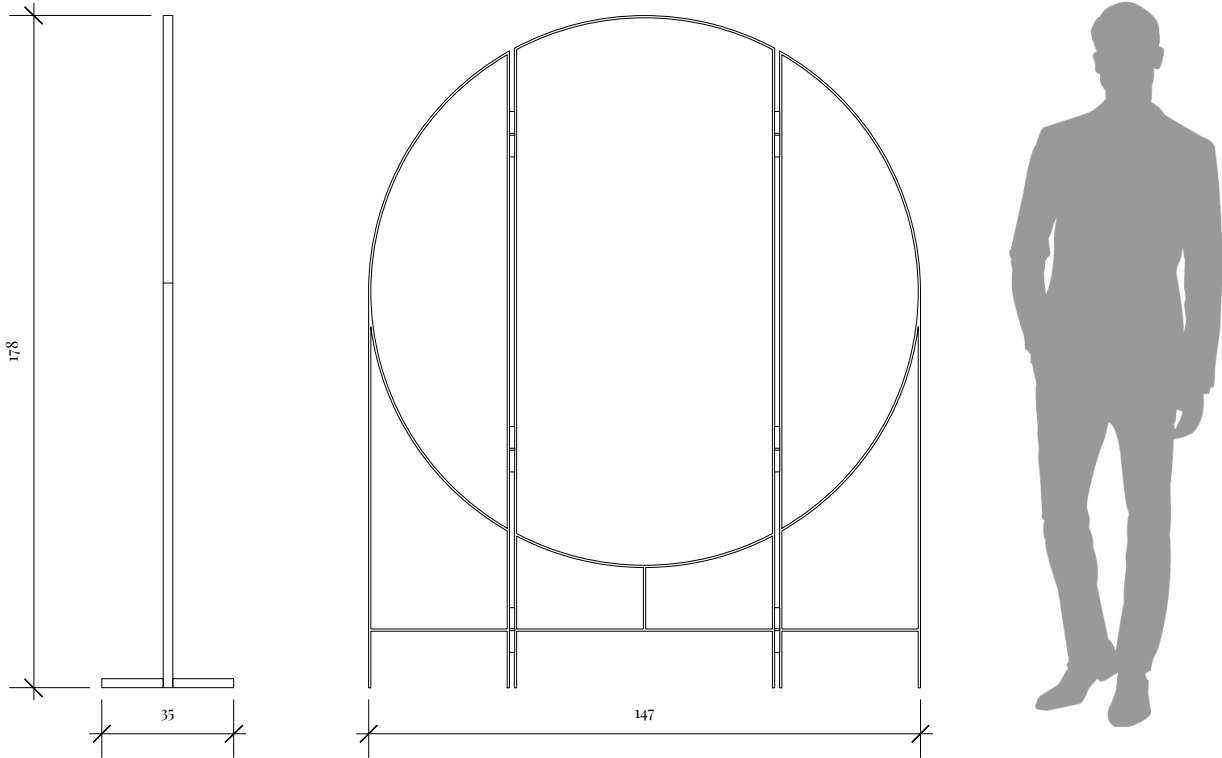

ROOME LONDON

QUEENIE SCREEN

PRODUCT DETAILS

Name

Queenie Screen

Designed in 2019

Manufactured in England

Made to order, delivery 10-12 weeks

Design Registration No: 6052683

Materials

Upholstered panels in stain resistant, printed satin 40% silk,
60% cotton

Brass-coated steel frame

Dimensions

H: 178cm D: 35cm W: 147cm

H: 70in D: 14in W: 58in

Weight

Product (net) 62 kg / 136 lb

If you require any further detail, or to discuss other bespoke options

Call us on: 0203 282 7580

WWW.ROOMELONDON.COM