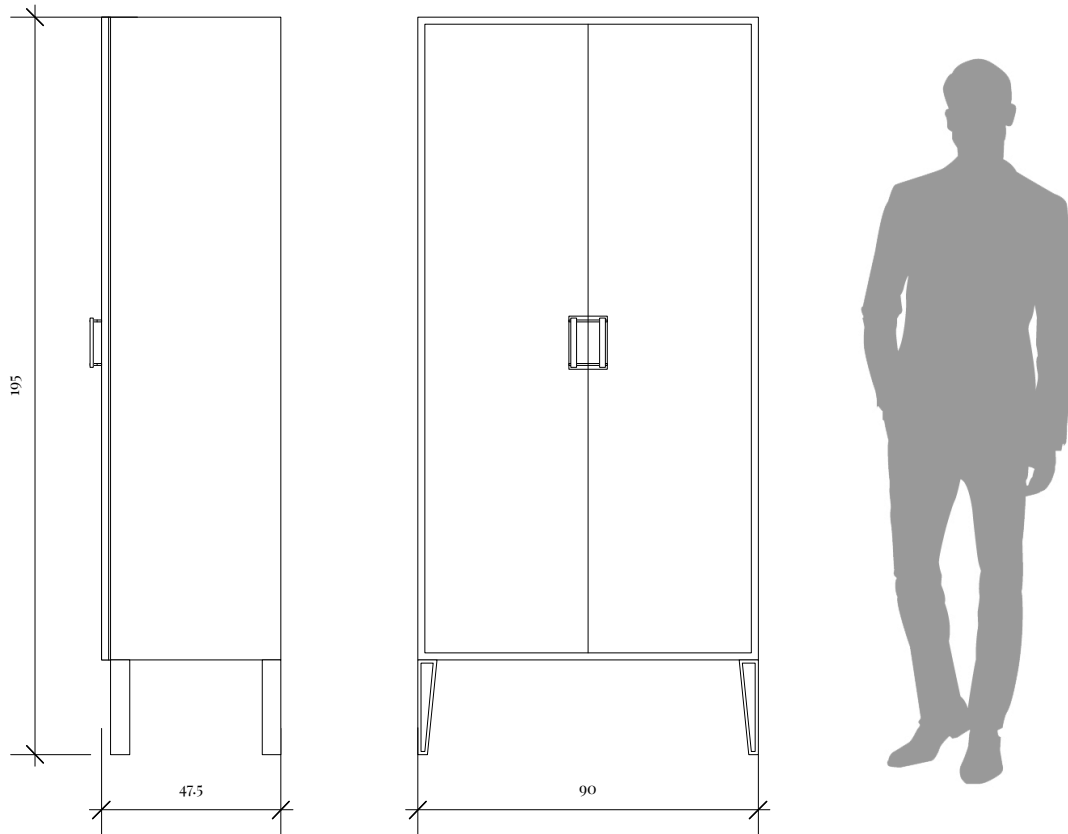

Materials

Upholstered doors in stain resistant, printed satin, 40% silk, 60% cotton

Laquered ash wood veneers

Brass-coated steel door frames, handles and legs

Dimensions

H: 175cm D: 45cm W: 90cm

H: 69in D: 21in W: 35in

Weight

Product (net) 70 kg / 154 lb

If you require any further detail, or to discuss other bespoke options

Call us on: 0203 282 7580

WWW.ROOMELONDON.COM

ROOME LONDON

CORDELIA CABINET - LARGE

PRODUCT DETAILS

Name

Cordelia Cabinet - Large

Designed in 2019

Manufactured in England

Made to order, delivery 10-12 weeks

Design Registration No: 605679

Materials

Upholstered doors in stain resistant, printed satin, 40% silk,
60% cotton

Laquered ash wood veneers

Brass-coated steel door frames, handles and legs

Dimensions

H: 195cm D: 475cm W: 90cm

H: 76in D: 17in W: 35in

If you require any further detail, or to discuss other bespoke options