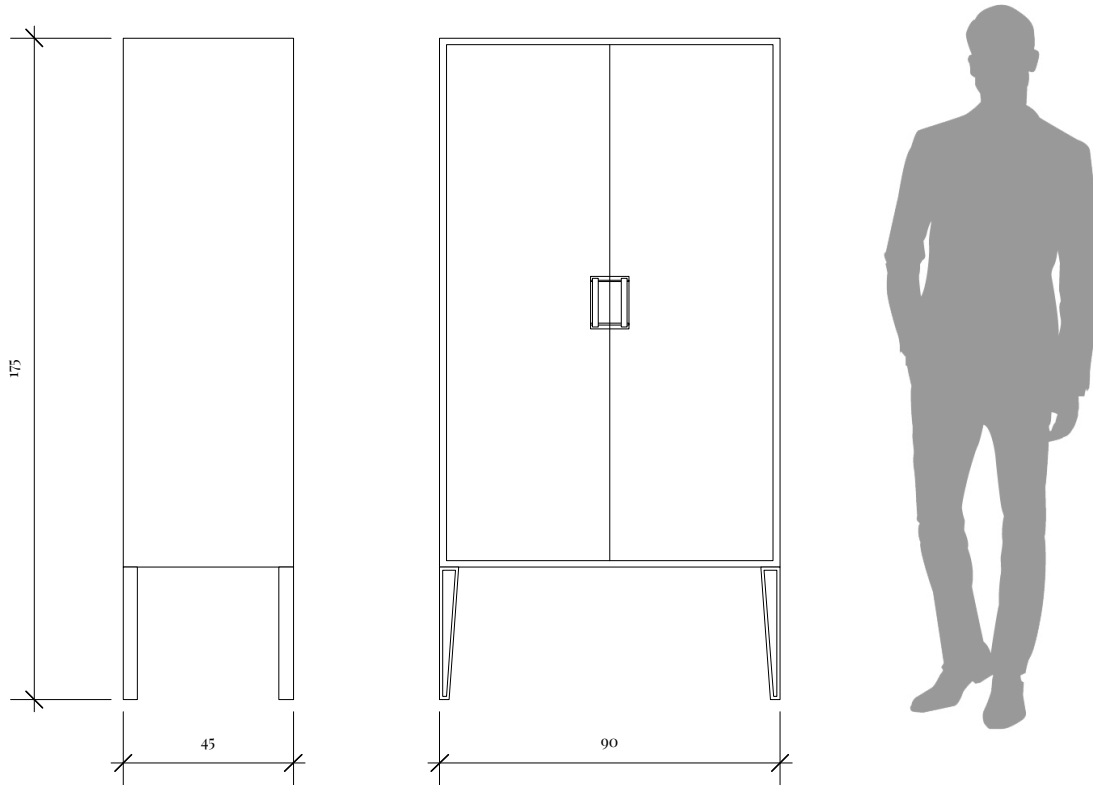

ROOME LONDON

CORDELIA CABINET - SMALL

PRODUCT DETAILS

Name

Cordelia Cabinet - Small

Designed in 2019

Manufactured in England

Made to order, delivery 10-12 weeks

Materials

Upholstered doors in stain resistant, printed satin, 40% silk, 60% cotton

Laquered ash wood veneers

Brass-coated steel door frames, handles and legs

Dimensions

H: 175cm D: 45cm W: 90cm

H: 69in D: 21in W: 35in

Name

Cordelia Cabinet - Large

Designed in 2019

Manufactured in England

Made to order, delivery 10-12 weeks

Design Registration No: 605679

Materials

Upholstered doors in stain resistant, printed satin, 40% silk,
60% cotton

Laquered ash wood veneers

Brass-coated steel door frames, handles and legs

Dimensions

H: 195cm D: 475cm W: 90cm

H: 76in D: 17in W: 35in

If you require any further detail, or to discuss other bespoke options