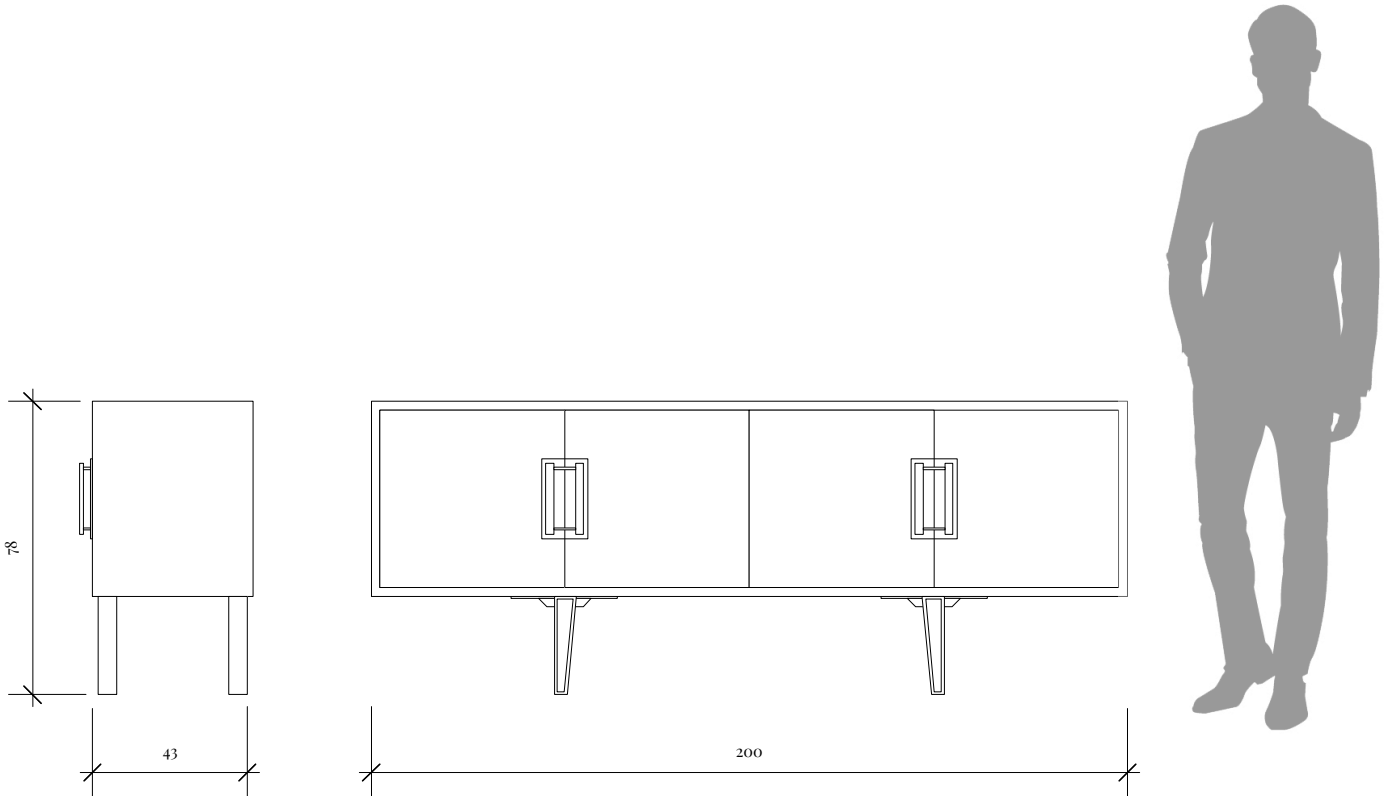

ROOME LONDON

BLAKE SIDEBOARD - LARGE

PRODUCT DETAILS

Name

Blake Sideboard - Large

Designed in 2019

Manufactured in England

Made to order, delivery 10-12 weeks

Design Registration No: 6052685

Materials

Upholstered doors in stain resistant, printed satin, 40% silk,
60% cotton

Laquered ash wood veneers

Brass-coated steel door frames, handles and legs

Dimensions

H: 78cm D: 43cm W: 200cm

H: 31in D: 17in W: 79in

Weight

Product (net) 70 kg / 154 lb

If you require any further detail, or to discuss other bespoke options

Call us on: 0203 282 7580

WWW.ROOMELONDON.COM