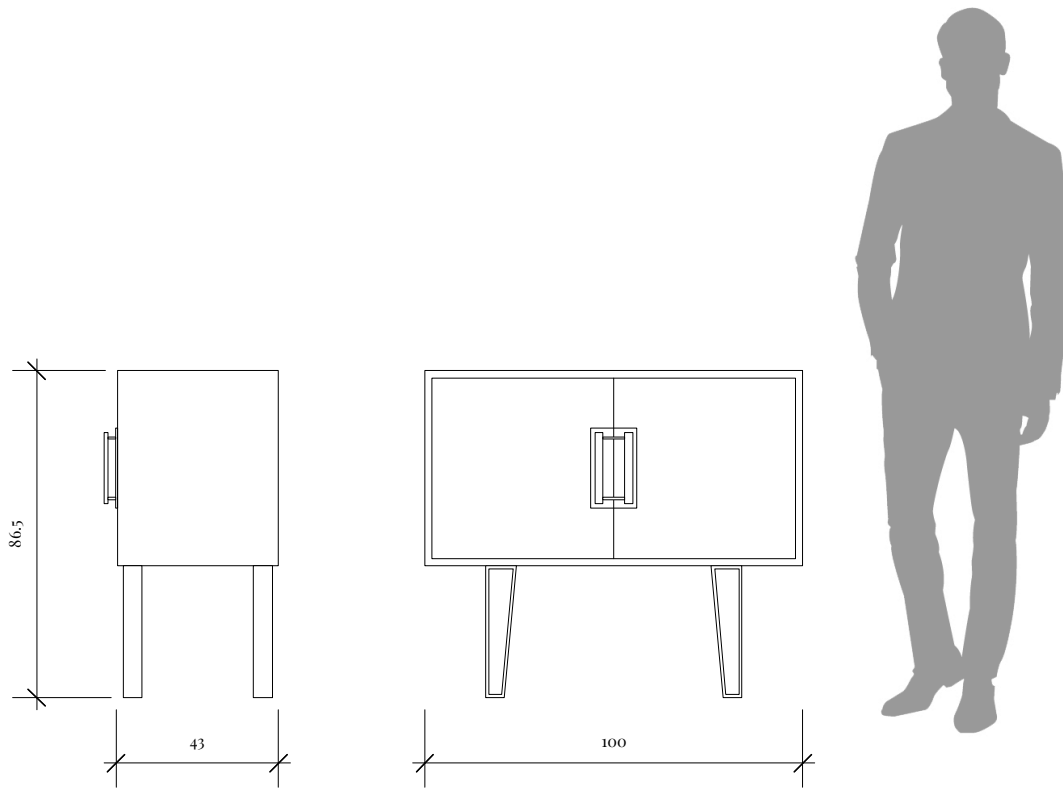

ROOME LONDON

BLAKE SIDEBOARD - SMALL

PRODUCT DETAILS

Name

Blake Sideboard - Small

Designed in 2019

Manufactured in England

Made to order, delivery 10-12 weeks

Materials

Upholstered doors in stain resistant, printed satin, 40% silk, 60% cotton

Laquered ash wood veneers

Brass-coated steel door frames, handles and legs

Dimensions

H: 86.5cm D: 43cm W: 100cm

H: 65in D: 17in W: 39in

Designed in 2019

Manufactured in England

Made to order, delivery 10-12 weeks

Design Registration No: 6052685

Materials

Upholstered doors in stain resistant, printed satin, 40% silk,
60% cotton

Laquered ash wood veneers

Brass-coated steel door frames, handles and legs

Dimensions

H: 78cm D: 43cm W: 200cm

H: 31in D: 17in W: 79in

Weight

Product (net) 70 kg / 154 lb

If you require any further detail, or to discuss other bespoke options