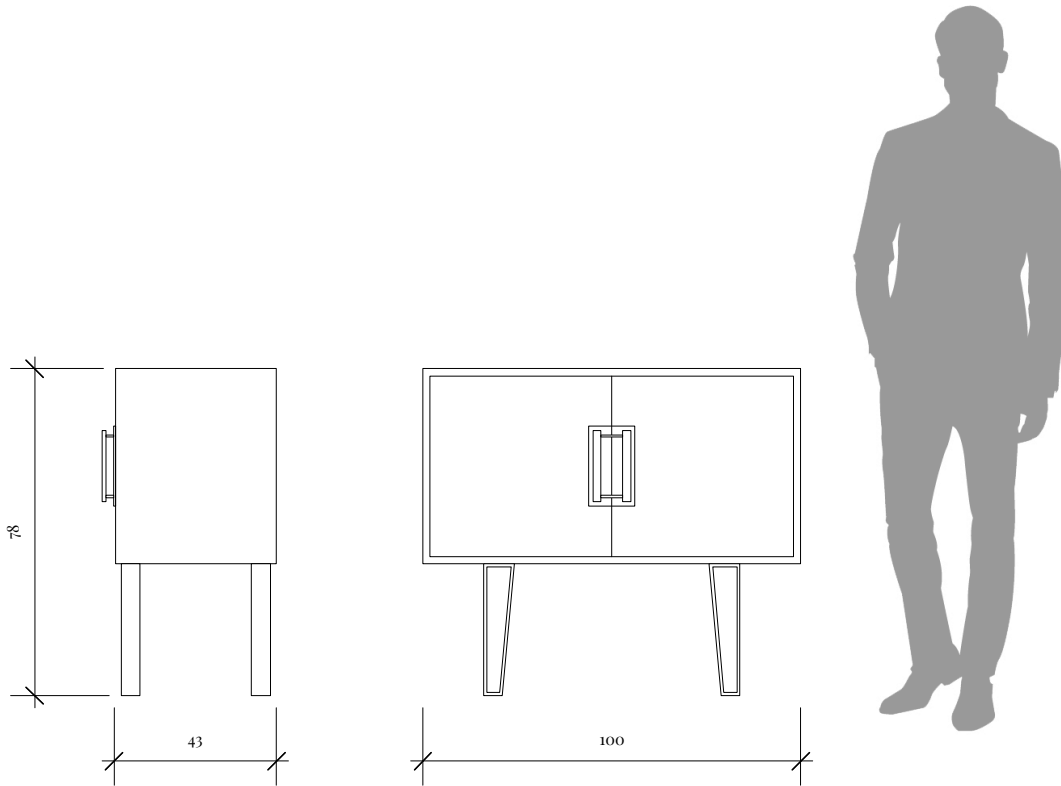

ROOME LONDON

BETTY SIDEBOARD

PRODUCT DETAILS

Name

Betty Sideboard

Designed in 2020

Manufactured in England

Made to order, delivery 10-12 weeks

Materials

Upholstered doors in printed fabric 40% silk, 60% cotton
Lacquered oak wood veneers
Brass door frames, handles and legs

Dimensions

H:78cm x D:43cm x L:100cm

H: 30.7in D: 16.9in W: 39.3in

If you require any further detail, or to discuss other bespoke options