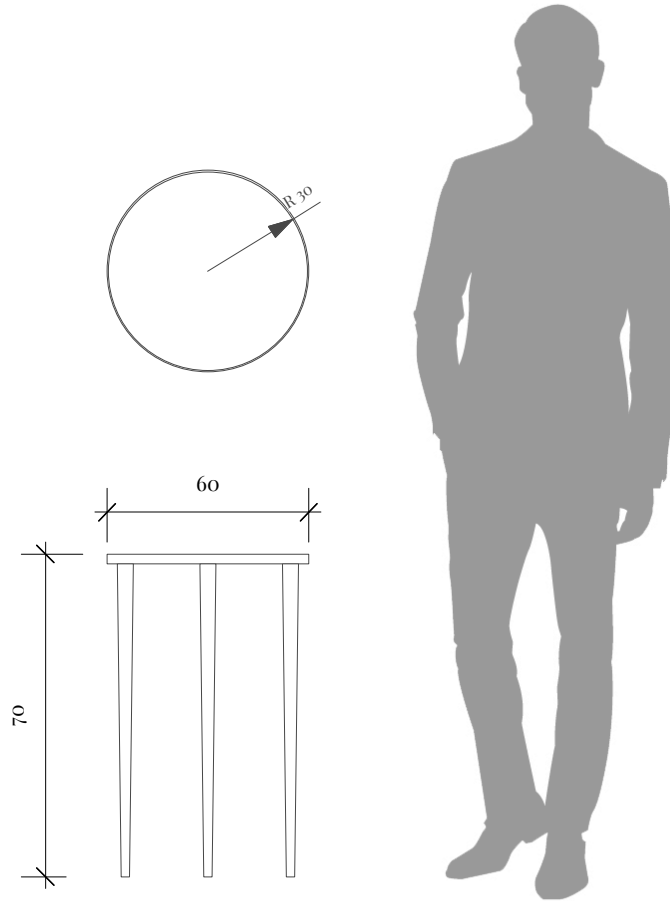

ROOME LONDON

ALLEGRA TABLE - LARGE

PRODUCT DETAILS

Name

Allegra Table- Large

Designed in 2020

Manufactured in England

Made to order, delivery 10-12 weeks

Design Registration No:

Materials

Fine upholstered upper in printed fabric 40% silk, 60% cotton.

Glass table top.

Brass-coated steel table surround

Dimensions

H: 70cm D: 60cm W: 60cm

H: 27.5in D: 23.6in W: 23.6in