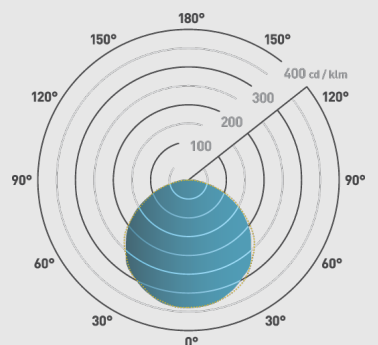

### PHOTOMETRICS @ 25°C

Product code	Feature I	Feature II	Feature III	Wattage	Colour	Beam angle	lm	lm/W	lx @ 1m
LSV0240050	5m reel	60 LEDs/m	Max Run 5m	4.8W/m	4000K	120°	520	108	175
LSV0230050	5m reel	60 LEDs/m	Max Run 5m	4.8W/m	3000K	120°	460	96	154
LSV0227050	5m reel	60 LEDs/m	Max Run 5m	4.8W/m	2700K	120°	450	94	151

Light source energy efficiency:

Beam angle: 120°

5m/100mm

  
8mm