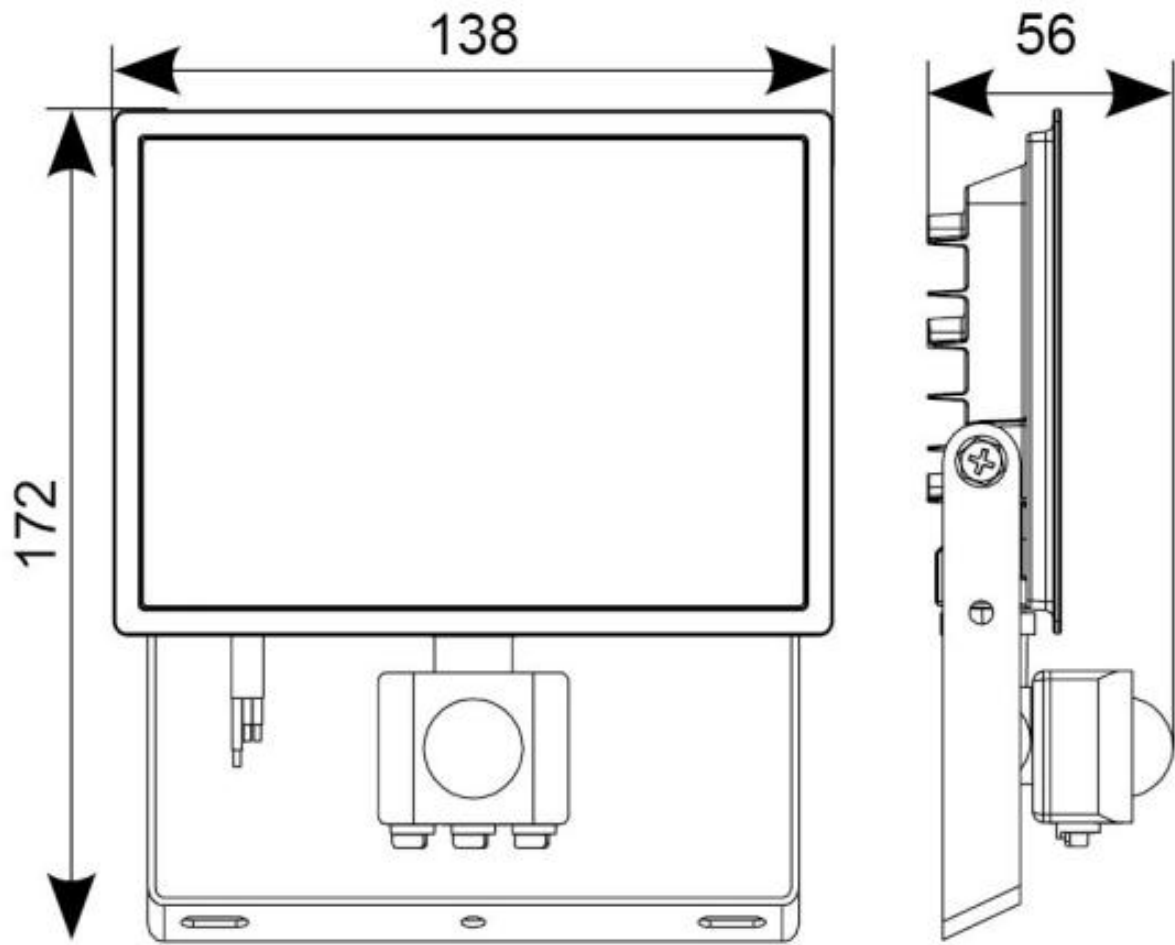

AEDELED20/**/PIR