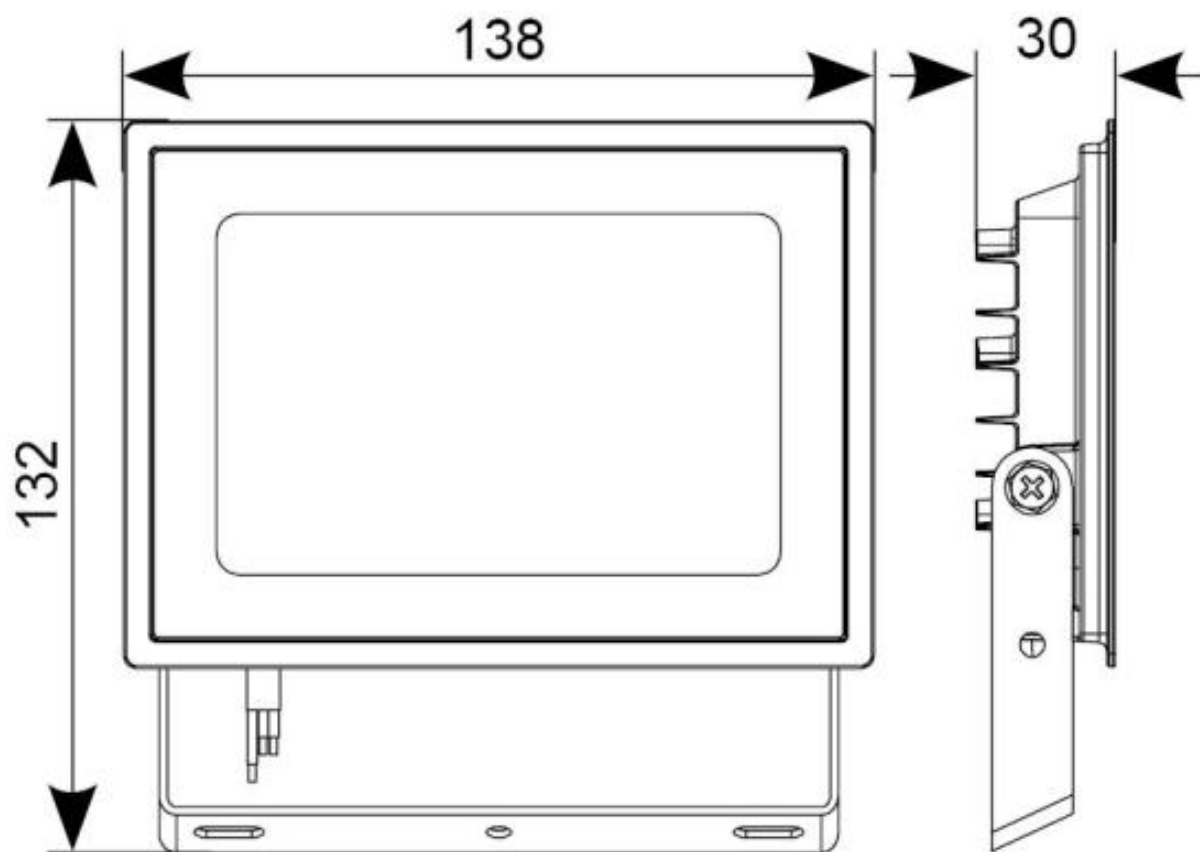

AEDELED20/**