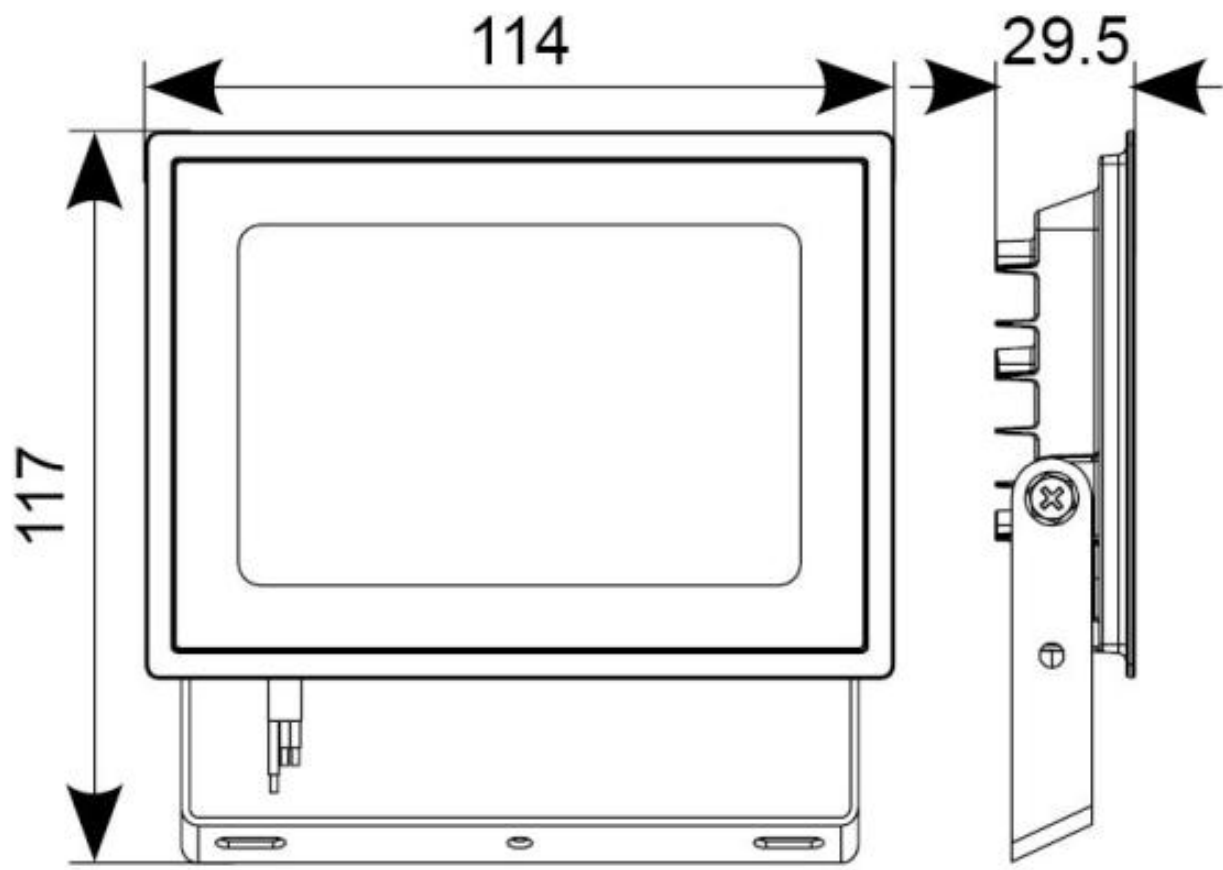

AEDELED10/**