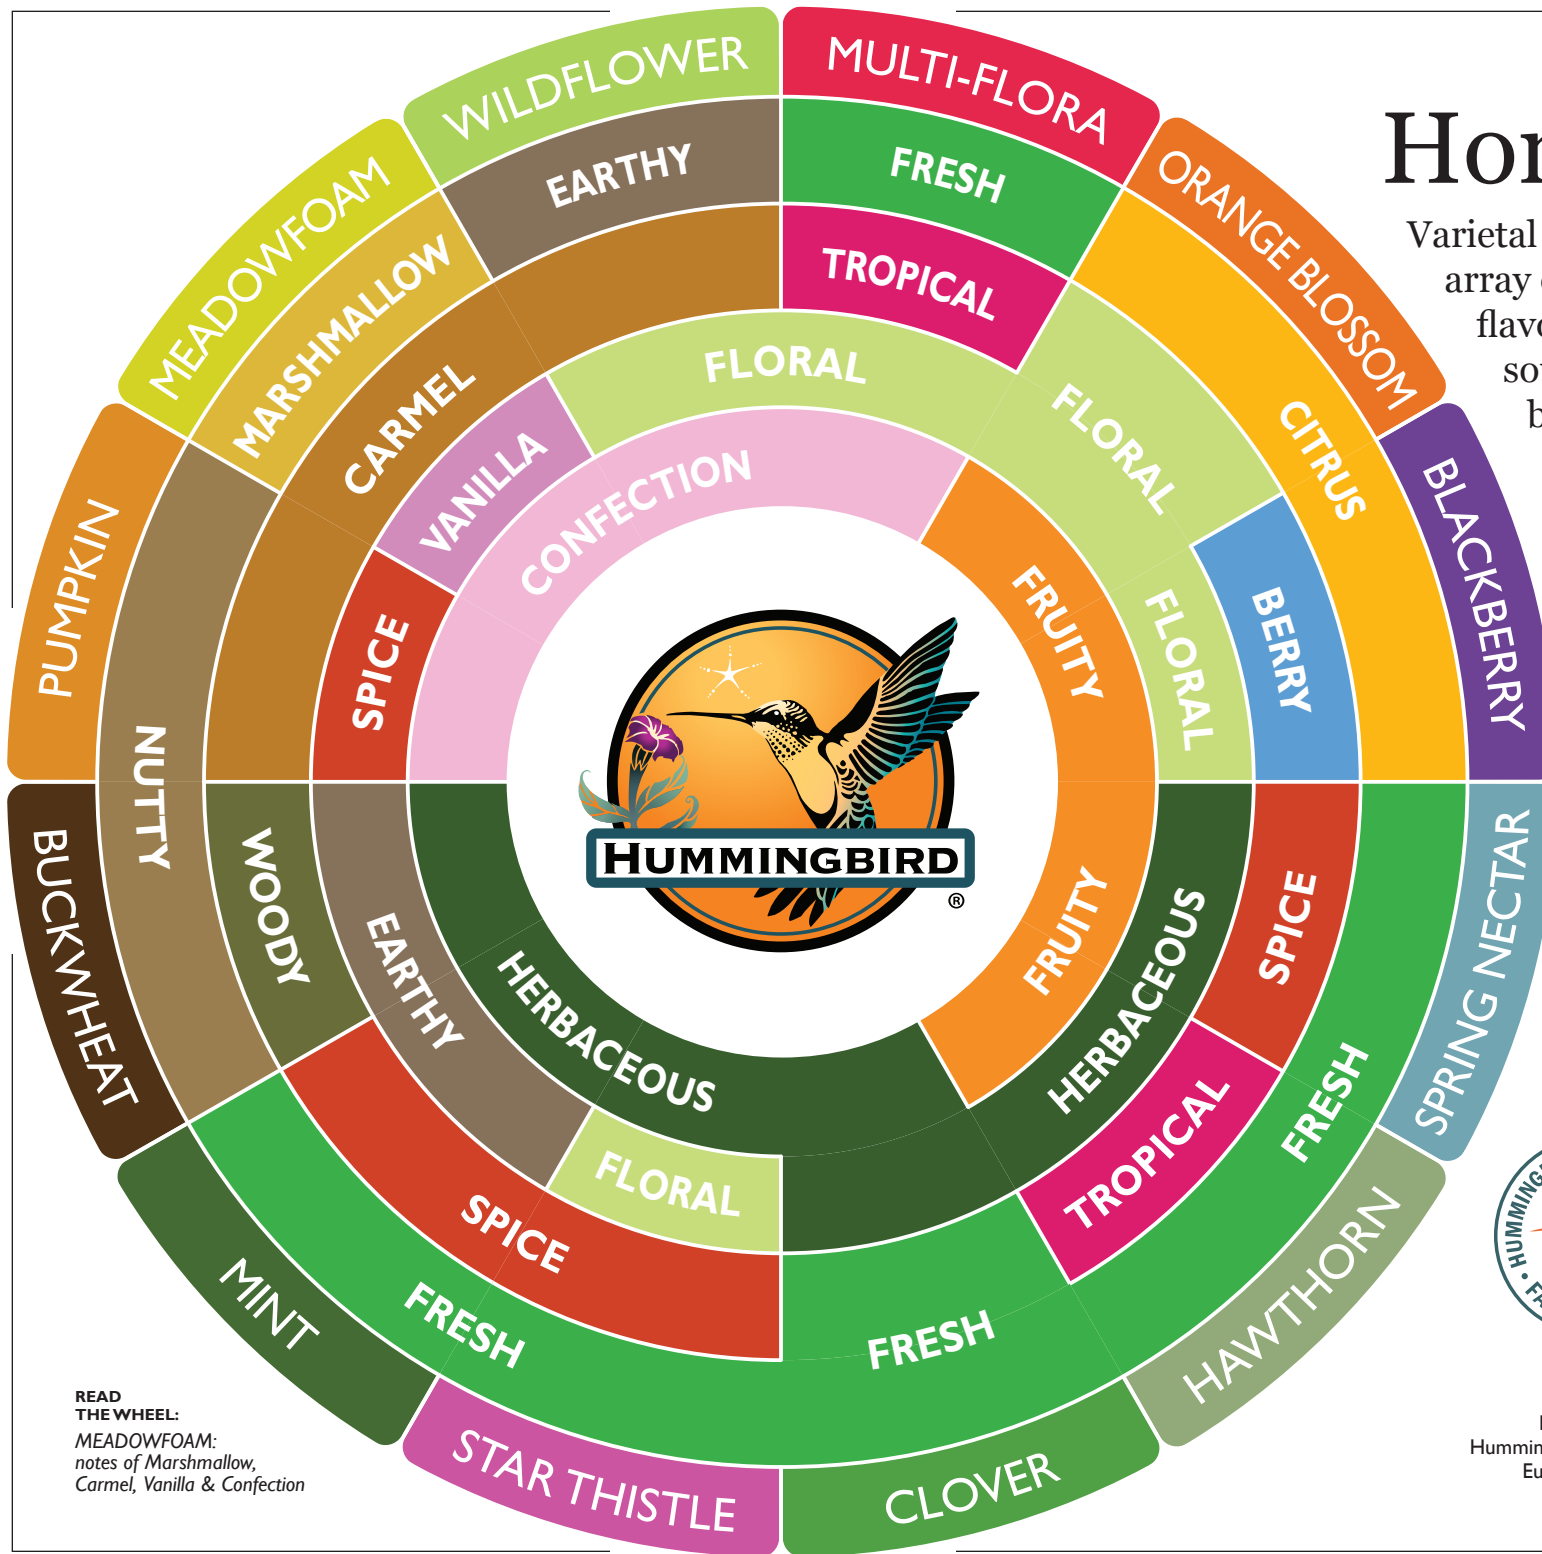

Honey Guide

Varietal honeys have a diverse array of naturally occurring flavors that reflect the floral source of the nectar gathered by the bees. This guide shows the notes that we experience when sampling these varieties.

REGIONAL & VARIETAL TRANSPARENCY

We source regional and nectar source specific honey, so you know where your honey comes from and the plant source of the pollen. Our nectar specific honey may come from different regions depending on the year.

hummingbirdwholesale.com

READ THE WHEEL:
MEADOWFOAM:
notes of Marshmallow,
Carmel, Vanilla & Confection