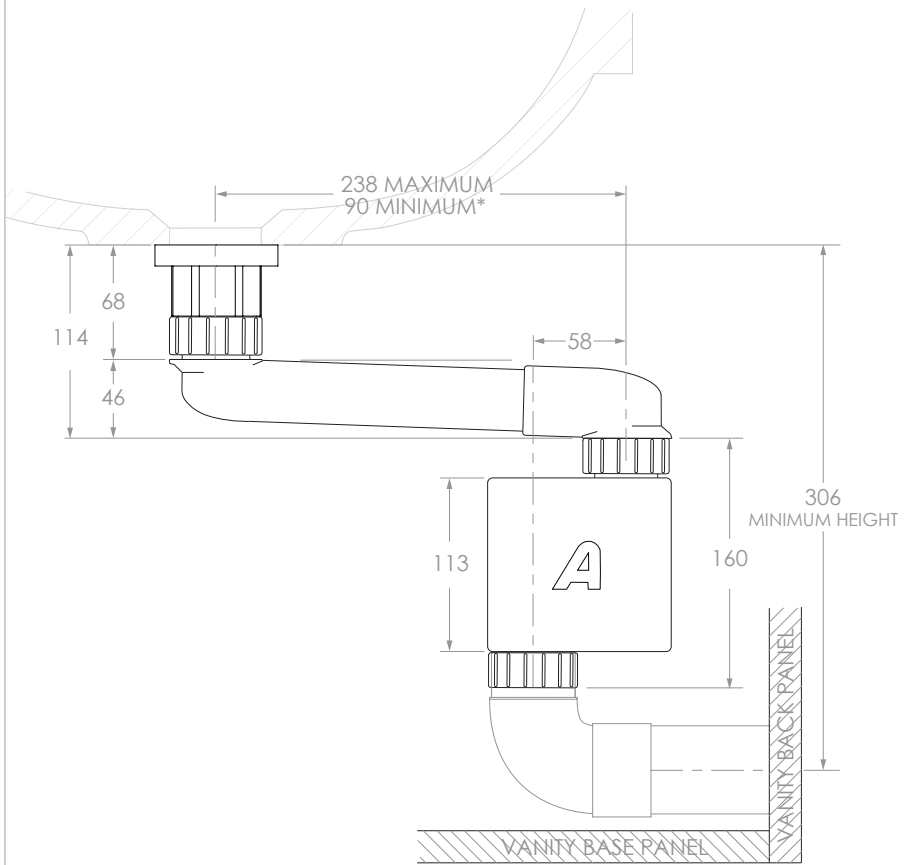

PRODUCT:	WAVERLEY 1500 CENTRE	CODE:	WAVFAS1500WHC*
SIZE:	1502W x 500D x 367H	BASIN POSITION:	CENTRE
CONFIGURATION:	ALL DRAWER, WALL HUNG	TOP:	20MM CHERRY PIE, FRIDAY, CAESARSTONE *DRAWING APPLIES FOR CODES ENDING: CP, FR, CS
VERSION: 02	DATE: 29/06/2023		

NOTES:
 DIMENSIONS ARE NOMINAL. DO NOT DRILL OR ROUGH IN UNTIL YOU HAVE RECEIVED AND MEASURED YOUR VANITY.
 ALL DIMENSIONS ARE IN MILLIMETRES. DO NOT MEASURE FROM DRAWING.
 SPACE SAVER PLUMBING KIT INCLUDED TO CONCEAL PLUMBING BEHIND DRAWER. PLEASE NOTE THAT THE BOX TRAP IS NOT COMPATIBLE WITH ALL BASINS. RECOMMEND USING A SHORT TRAP FOR SEMI INSET BASINS.

PRODUCT:	SPACE SAVER PLUMBING KIT
CODE:	SPCSVRKIT40
OUTLET SIZE:	40MM
VERSION: 02	DATE: 29/06/2023

FINISH: WHITE

NOTES:
 DIMENSIONS ARE NOMINAL. DO NOT DRILL OR ROUGH IN UNTIL YOU HAVE RECEIVED AND MEASURED YOUR VANITY.
 ALL DIMENSIONS ARE IN MILLIMETRES. DO NOT MEASURE FROM DRAWING.
 SPACE SAVER PLUMBING KIT INCLUDED TO CONCEAL PLUMBING BEHIND DRAWER. PLEASE NOTE THAT THE BOX TRAP IS NOT COMPATIBLE WITH ALL BASINS. RECOMMEND USING A SHORT TRAP FOR SEMI INSET BASINS.