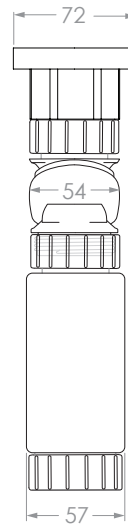

PRODUCT:	WAVERLEY 1500 CENTRE	CODE:	WAVFAS1500WHC*
SIZE:	1502W x 500D x 367H	BASIN POSITION:	CENTRE
CONFIGURATION:	ALL DRAWER, WALL HUNG	TOP:	20MM CHERRY PIE, FRIDAY, CAESARSTONE *DRAWING APPLIES FOR CODES ENDING: CP, FR, CS
VERSION: 02	DATE: 29/06/2023		

NOTES:
 DIMENSIONS ARE NOMINAL. DO NOT DRILL OR ROUGH IN UNTIL YOU HAVE RECEIVED AND MEASURED YOUR VANITY.
 ALL DIMENSIONS ARE IN MILLIMETRES. DO NOT MEASURE FROM DRAWING.
 SPACE SAVER PLUMBING KIT INCLUDED TO CONCEAL PLUMBING BEHIND DRAWER. PLEASE NOTE THAT THE BOX TRAP IS NOT COMPATIBLE WITH ALL BASINS. RECOMMEND USING A SHORT TRAP FOR SEMI INSET BASINS.

PRODUCT:	SPACE SAVER PLUMBING KIT
CODE:	SPCSVRKIT40
OUTLET SIZE:	40MM
VERSION: 02	DATE: 29/06/2023

FINISH: WHITE

NOTES:
 DIMENSIONS ARE NOMINAL. DO NOT DRILL OR ROUGH IN UNTIL YOU HAVE RECEIVED AND MEASURED YOUR VANITY.
 ALL DIMENSIONS ARE IN MILLIMETRES. DO NOT MEASURE FROM DRAWING.
 SPACE SAVER PLUMBING KIT INCLUDED TO CONCEAL PLUMBING BEHIND DRAWER. PLEASE NOTE THAT THE BOX TRAP IS NOT COMPATIBLE WITH ALL BASINS. RECOMMEND USING A SHORT TRAP FOR SEMI INSET BASINS.