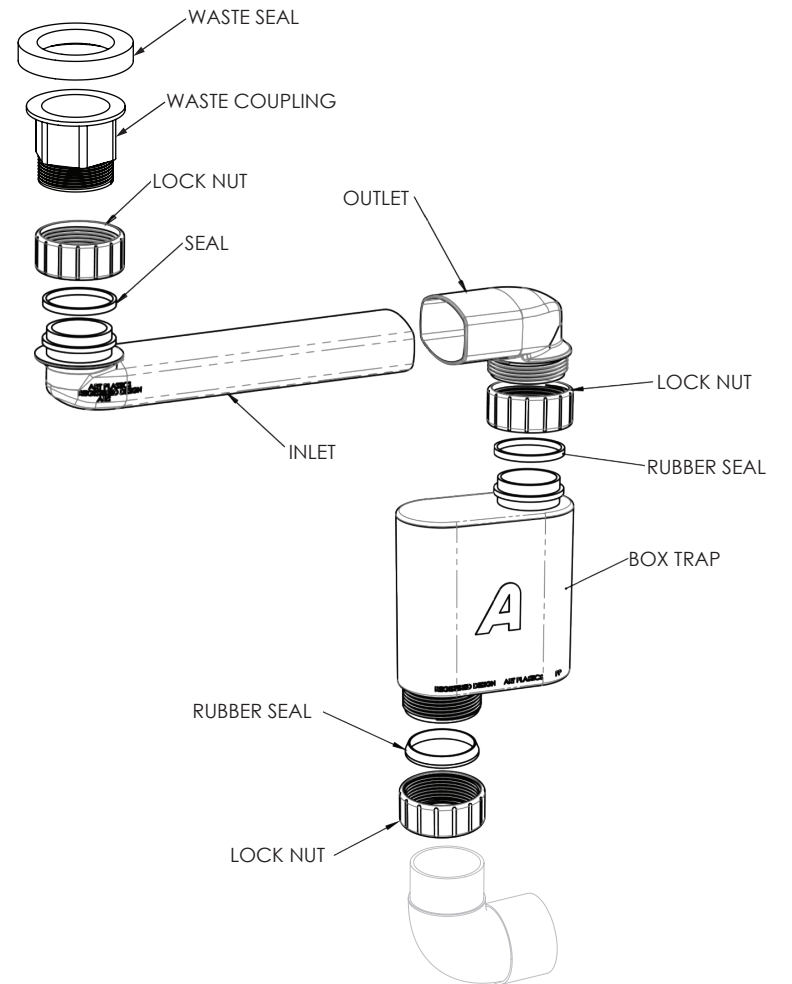

PRODUCT:	WAVERLEY 1500 CENTRE	CODE:	WAVFAS1500WHC*
SIZE:	1502W x 500D x 367H	BASIN POSITION:	CENTRE
CONFIGURATION:	ALL DRAWER, WALL HUNG	TOP:	20MM CHERRY PIE, FRIDAY, CAESARSTONE *DRAWING APPLIES FOR CODES ENDING: CP, FR, CS
VERSION: 02	DATE: 29/06/2023		

NOTES:
 DIMENSIONS ARE NOMINAL. DO NOT DRILL OR ROUGH IN UNTIL YOU HAVE RECEIVED AND MEASURED YOUR VANITY.
 ALL DIMENSIONS ARE IN MILLIMETRES. DO NOT MEASURE FROM DRAWING.
 SPACE SAVER PLUMBING KIT INCLUDED TO CONCEAL PLUMBING BEHIND DRAWER. PLEASE NOTE THAT THE BOX TRAP IS NOT COMPATIBLE WITH ALL BASINS. RECOMMEND USING A SHORT TRAP FOR SEMI INSET BASINS.

PRODUCT:	SPACE SAVER PLUMBING KIT
CODE:	SPCSVRKIT40
OUTLET SIZE:	40MM
VERSION: 02	DATE: 29/06/2023

FINISH: WHITE

NOTES:
 DIMENSIONS ARE NOMINAL. DO NOT DRILL OR ROUGH IN UNTIL YOU HAVE RECEIVED AND MEASURED YOUR VANITY.
 ALL DIMENSIONS ARE IN MILLIMETRES. DO NOT MEASURE FROM DRAWING.
 SPACE SAVER PLUMBING KIT INCLUDED TO CONCEAL PLUMBING BEHIND DRAWER. PLEASE NOTE THAT THE BOX TRAP IS NOT COMPATIBLE WITH ALL BASINS. RECOMMEND USING A SHORT TRAP FOR SEMI INSET BASINS.