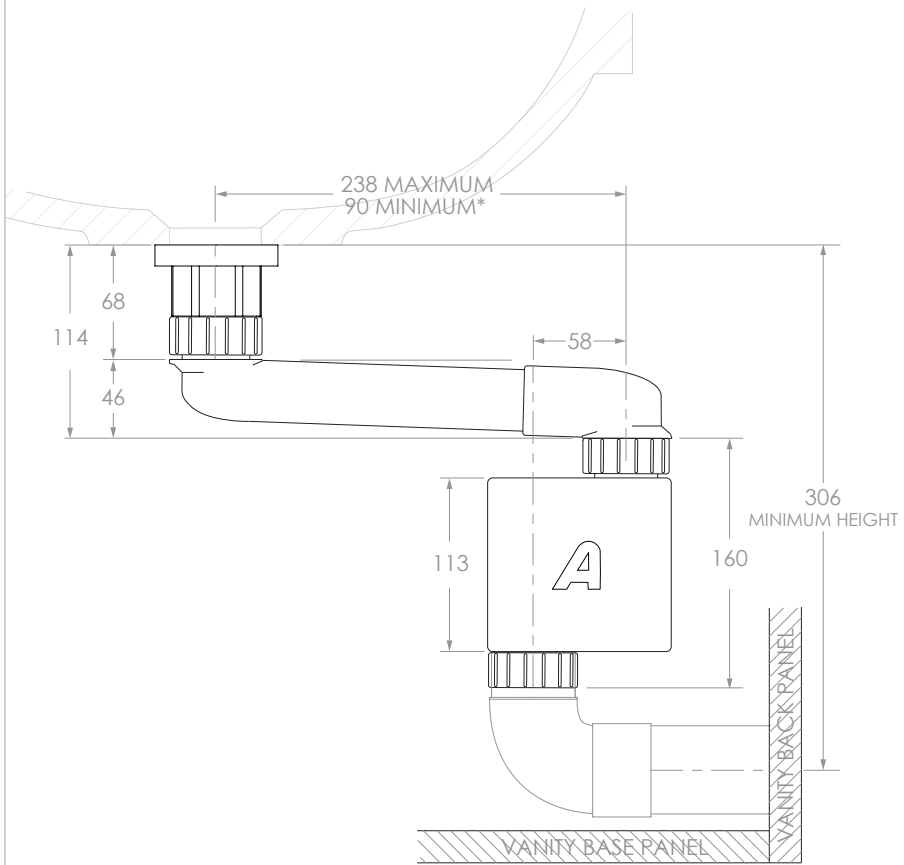

PRODUCT:	WAVERLEY 1200 CENTRE	CODE:	WAVFAS1200WHC*
SIZE:	1198W x 500D x 367H	BASIN POSITION:	CENTRE
CONFIGURATION:	ALL DRAWER, WALL HUNG	TOP:	20MM CHERRY PIE, FRIDAY, CAESARSTONE
VERSION: 02	DATE: 29/06/2023		*DRAWING APPLIES FOR CODES ENDING: CP, FR, CS

NOTES:

DIMENSIONS ARE NOMINAL. DO NOT DRILL OR ROUGH IN UNTIL YOU HAVE RECEIVED AND MEASURED YOUR VANITY. ALL DIMENSIONS ARE IN MILLIMETRES. DO NOT MEASURE FROM DRAWING.

SPACE SAVER PLUMBING KIT INCLUDED TO CONCEAL PLUMBING BEHIND DRAWER. PLEASE NOTE THAT THE BOX TRAP IS NOT COMPATIBLE WITH ALL BASINS. RECOMMEND USING A SHORT TRAP FOR SEMI INSET BASINS.

PRODUCT:	SPACE SAVER PLUMBING KIT
CODE:	SPCSVRKIT40
OUTLET SIZE:	40MM
VERSION: 02	DATE: 29/06/2023

FINISH: WHITE

NOTES:
 DIMENSIONS ARE NOMINAL. DO NOT DRILL OR ROUGH IN UNTIL YOU HAVE RECEIVED AND MEASURED YOUR VANITY.
 ALL DIMENSIONS ARE IN MILLIMETRES. DO NOT MEASURE FROM DRAWING.
 SPACE SAVER PLUMBING KIT INCLUDED TO CONCEAL PLUMBING BEHIND DRAWER. PLEASE NOTE THAT THE BOX TRAP IS NOT COMPATIBLE WITH ALL BASINS. RECOMMEND USING A SHORT TRAP FOR SEMI INSET BASINS.