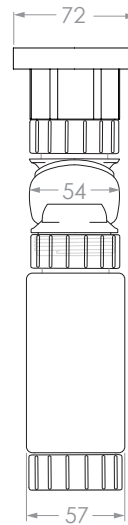

PRODUCT:	WAVERLEY 1200 CENTRE	CODE:	WAVFAS1200WHC*
SIZE:	1198W x 500D x 367H	BASIN POSITION:	CENTRE
CONFIGURATION:	ALL DRAWER, WALL HUNG	TOP:	20MM CHERRY PIE, FRIDAY, CAESARSTONE
VERSION: 02	DATE: 29/06/2023		*DRAWING APPLIES FOR CODES ENDING: CP, FR, CS

NOTES:

DIMENSIONS ARE NOMINAL. DO NOT DRILL OR ROUGH IN UNTIL YOU HAVE RECEIVED AND MEASURED YOUR VANITY. ALL DIMENSIONS ARE IN MILLIMETRES. DO NOT MEASURE FROM DRAWING.

SPACE SAVER PLUMBING KIT INCLUDED TO CONCEAL PLUMBING BEHIND DRAWER. PLEASE NOTE THAT THE BOX TRAP IS NOT COMPATIBLE WITH ALL BASINS. RECOMMEND USING A SHORT TRAP FOR SEMI INSET BASINS.

PRODUCT:	SPACE SAVER PLUMBING KIT
CODE:	SPCSVRKIT40
OUTLET SIZE:	40MM
VERSION: 02	DATE: 29/06/2023

FINISH: WHITE

NOTES:
 DIMENSIONS ARE NOMINAL. DO NOT DRILL OR ROUGH IN UNTIL YOU HAVE RECEIVED AND MEASURED YOUR VANITY.
 ALL DIMENSIONS ARE IN MILLIMETRES. DO NOT MEASURE FROM DRAWING.
 SPACE SAVER PLUMBING KIT INCLUDED TO CONCEAL PLUMBING BEHIND DRAWER. PLEASE NOTE THAT THE BOX TRAP IS NOT COMPATIBLE WITH ALL BASINS. RECOMMEND USING A SHORT TRAP FOR SEMI INSET BASINS.