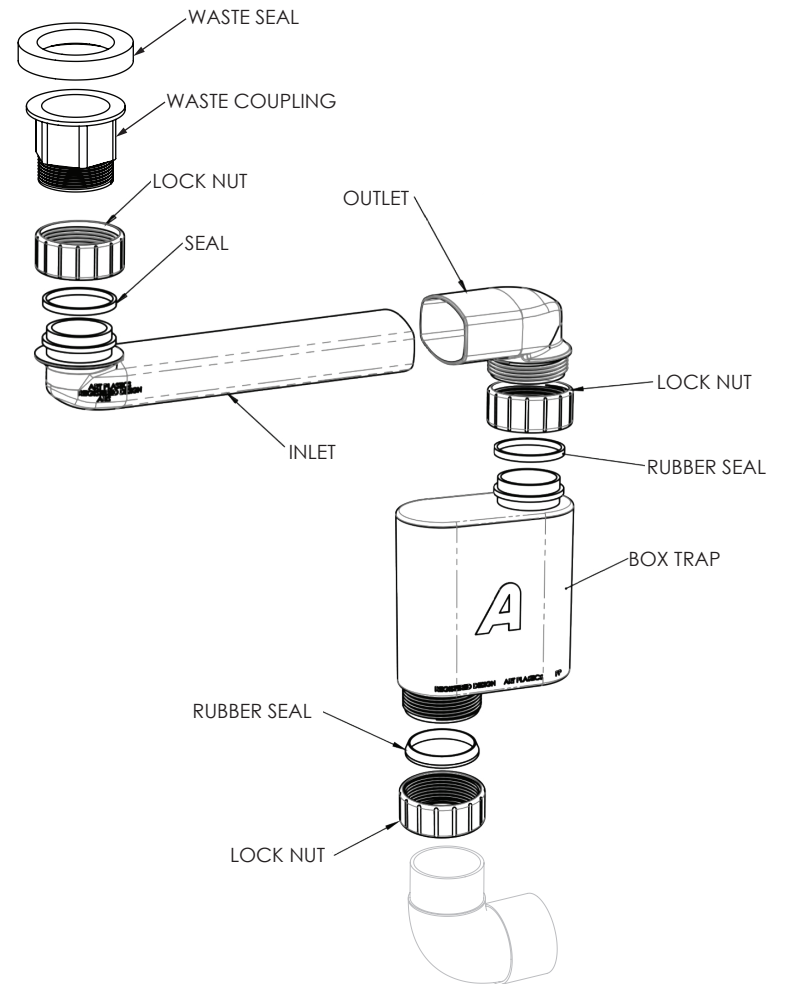

PRODUCT:	WAVERLEY 1200 CENTRE	CODE:	WAVFAS1200WHC*
SIZE:	1198W x 500D x 367H	BASIN POSITION:	CENTRE
CONFIGURATION:	ALL DRAWER, WALL HUNG	TOP:	20MM CHERRY PIE, FRIDAY, CAESARSTONE
VERSION: 02	DATE: 29/06/2023		*DRAWING APPLIES FOR CODES ENDING: CP, FR, CS

NOTES:

DIMENSIONS ARE NOMINAL. DO NOT DRILL OR ROUGH IN UNTIL YOU HAVE RECEIVED AND MEASURED YOUR VANITY. ALL DIMENSIONS ARE IN MILLIMETRES. DO NOT MEASURE FROM DRAWING.

SPACE SAVER PLUMBING KIT INCLUDED TO CONCEAL PLUMBING BEHIND DRAWER. PLEASE NOTE THAT THE BOX TRAP IS NOT COMPATIBLE WITH ALL BASINS. RECOMMEND USING A SHORT TRAP FOR SEMI INSET BASINS.

PRODUCT:	SPACE SAVER PLUMBING KIT
CODE:	SPCSVRKIT40
OUTLET SIZE:	40MM
VERSION: 02	DATE: 29/06/2023

FINISH: WHITE

NOTES:
 DIMENSIONS ARE NOMINAL. DO NOT DRILL OR ROUGH IN UNTIL YOU HAVE RECEIVED AND MEASURED YOUR VANITY.
 ALL DIMENSIONS ARE IN MILLIMETRES. DO NOT MEASURE FROM DRAWING.
 SPACE SAVER PLUMBING KIT INCLUDED TO CONCEAL PLUMBING BEHIND DRAWER. PLEASE NOTE THAT THE BOX TRAP IS NOT COMPATIBLE WITH ALL BASINS. RECOMMEND USING A SHORT TRAP FOR SEMI INSET BASINS.