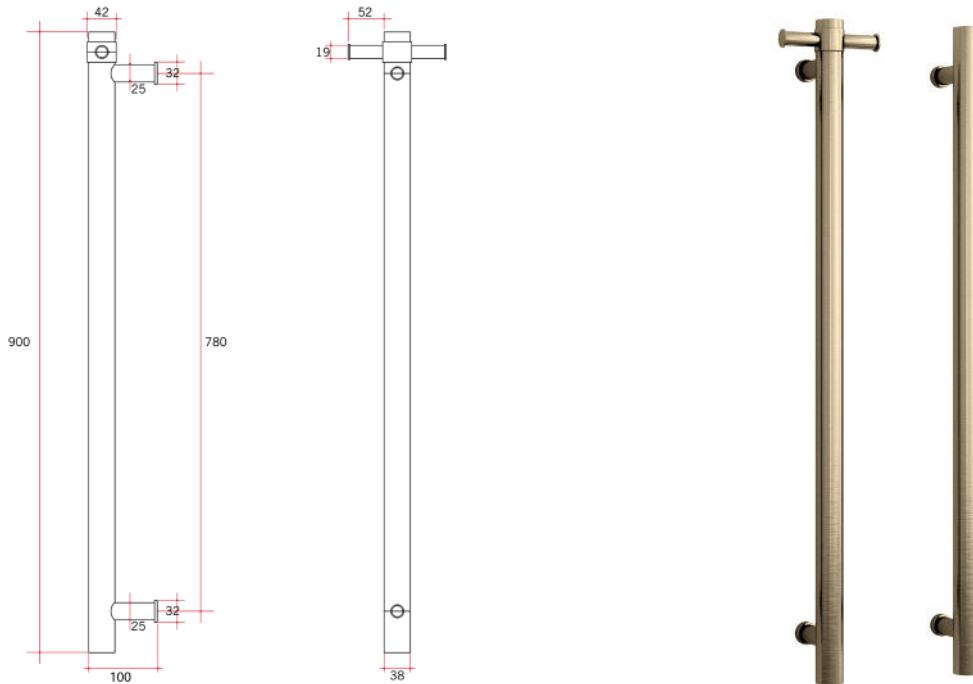

Thermorail 240V Vertical Towel Rail
Electric Heated Towel Rails for use in bathrooms

Note: All dimensions are in millimeters (mm)

Rails are sold individually. Hooks are removable.

Stock Code	Finish	Size (mm)	Output (W)	No. of Bars
VSH900HBB	Brushed Brass	W142 x H900 x D100	20	1

Seven year warranty

Safe for use in bathrooms

Quality stainless steel

Dry electric element

Concealed wiring only

Vertical bar size

One towel per bar recommended

2m lead on rail

Optional removable hook

PLEASE NOTE: Specifications are for information purposes only. Whilst every effort has been made to ensure the product specifications are accurate, due to continuing product development and improvement the specifications are subject to change. Specifications can be used to rough in and fit timber supports in the wall however we recommend no holes are drilled without having the product on site or verifying the details with the manufacturer. Thermogroup cannot be held liable or responsible for errors due to updated specifications.