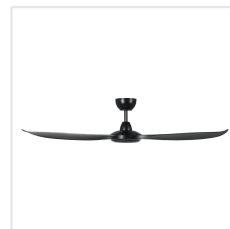

Contact | Support
eglo.com/en/eglo-worldwide