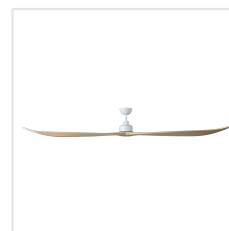

Contact | Support
eglo.com/en/eglo-worldwide