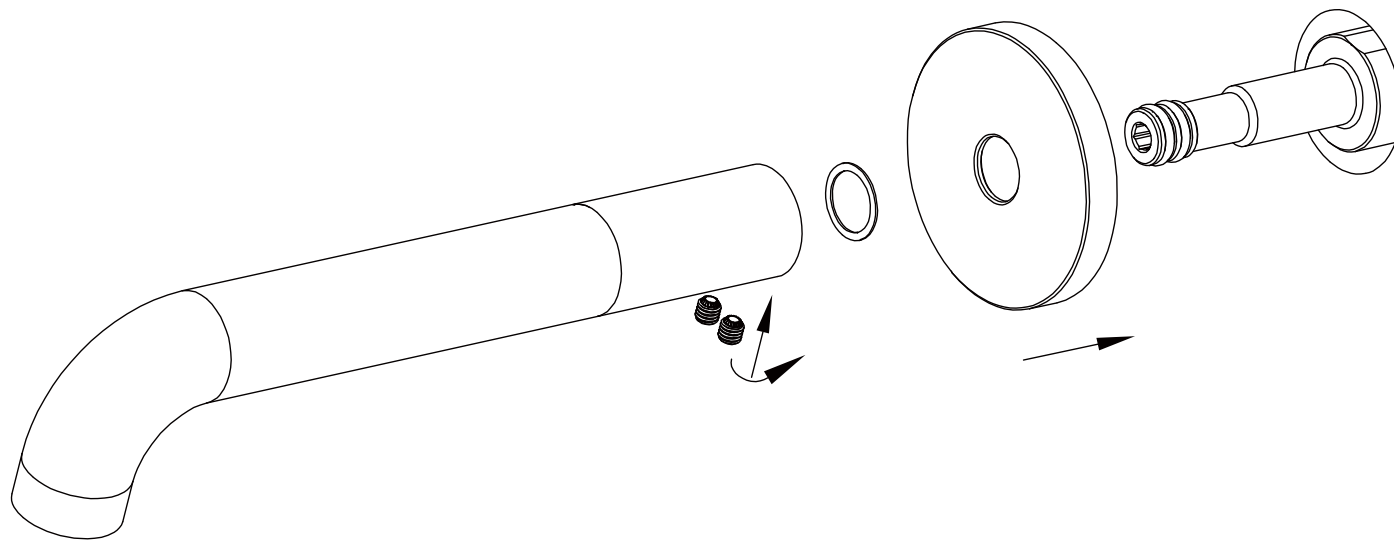

# Nero

Versions:202401

Drawing	Specifications	Packaging Includes								
	<p><b>Watermark License</b> WM-060073</p> <p><b>Temperature Rating</b> Min 1°C-Max 75°C</p> <p><b>Pressure Rating</b> Min 150kpa - Max 500kpa</p> <p><b>Finish &amp; SKU</b></p> <table><tbody><tr><td>● Chrome NR221903c(120/160/185/230/260)CH</td><td>● Gun Metal NR221903c(120/160/185/230/260)GM</td></tr><tr><td>● Matte Black NR221903c(120/160/185/230/260)MB</td><td>● Brushed Gold NR221903c(120/160/185/230/260)BG</td></tr><tr><td>● Brushed Bronze NR221903c(120/160/185/230/260)BZ</td><td>● Brushed Nickel NR221903c(120/160/185/230/260)BN</td></tr><tr><td>● Matte White NR221903c(120/160/185/230/260)MW</td><td></td></tr></tbody></table>	● Chrome NR221903c(120/160/185/230/260)CH	● Gun Metal NR221903c(120/160/185/230/260)GM	● Matte Black NR221903c(120/160/185/230/260)MB	● Brushed Gold NR221903c(120/160/185/230/260)BG	● Brushed Bronze NR221903c(120/160/185/230/260)BZ	● Brushed Nickel NR221903c(120/160/185/230/260)BN	● Matte White NR221903c(120/160/185/230/260)MW		<p>1x Spout 1x Plate</p>
● Chrome NR221903c(120/160/185/230/260)CH	● Gun Metal NR221903c(120/160/185/230/260)GM									
● Matte Black NR221903c(120/160/185/230/260)MB	● Brushed Gold NR221903c(120/160/185/230/260)BG									
● Brushed Bronze NR221903c(120/160/185/230/260)BZ	● Brushed Nickel NR221903c(120/160/185/230/260)BN									
● Matte White NR221903c(120/160/185/230/260)MW										

\*Dimensions are nominal measurements only.

# Installation Instruction

**STEP 1:**  
Cut off the G1/2 outlet thread to flush with the finished wall surface.

**STEP 2**  
Turn the G1/2 spout adapter onto the outlet thread, and ensure to place the rubber washer inside, as shown in the figure.

**STEP3:**

- o Fit the back plate onto the spout adapter.
- o Place the ABS washer against the backplate.
- o Push in the spout onto spout adapter, tighten two grub screws firmly on the underside of the spout with the Allen key. (Don't over tighten)