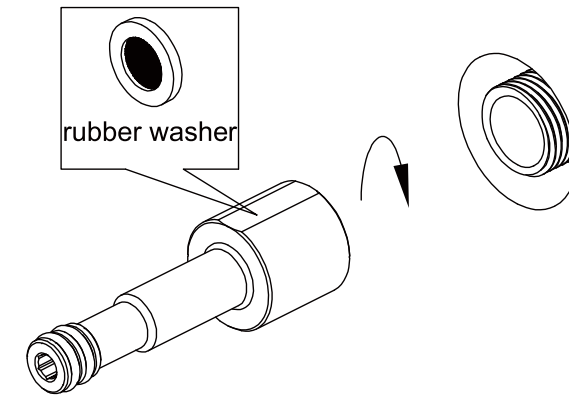

# Nero

Versions:202401

Drawing	Specifications	Packaging Includes								
	<p><b>Watermark License</b> WM-060073</p> <p><b>Temperature Rating</b> Min 1°C-Max 75°C</p> <p><b>Pressure Rating</b> Min 150kpa - Max 500kpa</p> <p><b>Finish &amp; SKU</b></p> <table><tbody><tr><td>● Chrome NR221903c(120/160/185/230/260)CH</td><td>● Gun Metal NR221903c(120/160/185/230/260)GM</td></tr><tr><td>● Matte Black NR221903c(120/160/185/230/260)MB</td><td>● Brushed Gold NR221903c(120/160/185/230/260)BG</td></tr><tr><td>● Brushed Bronze NR221903c(120/160/185/230/260)BZ</td><td>● Brushed Nickel NR221903c(120/160/185/230/260)BN</td></tr><tr><td>● Matte White NR221903c(120/160/185/230/260)MW</td><td></td></tr></tbody></table>	● Chrome NR221903c(120/160/185/230/260)CH	● Gun Metal NR221903c(120/160/185/230/260)GM	● Matte Black NR221903c(120/160/185/230/260)MB	● Brushed Gold NR221903c(120/160/185/230/260)BG	● Brushed Bronze NR221903c(120/160/185/230/260)BZ	● Brushed Nickel NR221903c(120/160/185/230/260)BN	● Matte White NR221903c(120/160/185/230/260)MW		<p>1x Spout 1x Plate</p>
● Chrome NR221903c(120/160/185/230/260)CH	● Gun Metal NR221903c(120/160/185/230/260)GM									
● Matte Black NR221903c(120/160/185/230/260)MB	● Brushed Gold NR221903c(120/160/185/230/260)BG									
● Brushed Bronze NR221903c(120/160/185/230/260)BZ	● Brushed Nickel NR221903c(120/160/185/230/260)BN									
● Matte White NR221903c(120/160/185/230/260)MW										

\*Dimensions are nominal measurements only.

# Installation Instruction

**STEP 1:**  
Cut off the G1/2 outlet thread to flush with the finished wall surface.

**STEP 2**  
Turn the G1/2 spout adapter onto the outlet thread, and ensure to place the rubber washer inside, as shown in the figure.

**STEP3:**

- o Fit the back plate onto the spout adapter.
- o Place the ABS washer against the backplate.
- o Push in the spout onto spout adapter, tighten two grub screws firmly on the underside of the spout with the Allen key. (Don't over tighten)