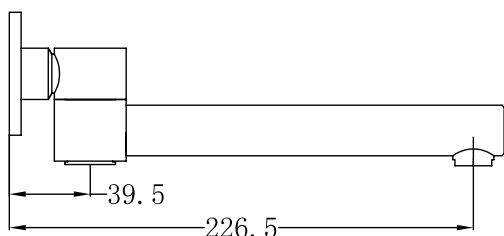

Dolce Wall Mounted Swivel Bath Spout Only

Nero

Versions:202401

Drawing

Specifications

Watermark License

WM-060073

Temperature Rating

Min 1°C - Max 75°C

Pressure Rating

Min 150kpa - Max 500kpa

Packaging Includes

1x Spout

Finish & SKU

● Chrome
NR202CH

● Gun Metal
NR202GM

● Brushed Nickel
NR202BN

● Matte Black
NR202MB

● Brushed Gold
NR202BG

*Dimensions are nominal measurements only.

Nero

info@nerotapware.com.au
nerotapware.com.au

11-13 Buontempo Road
Carrum Downs Vic 3201