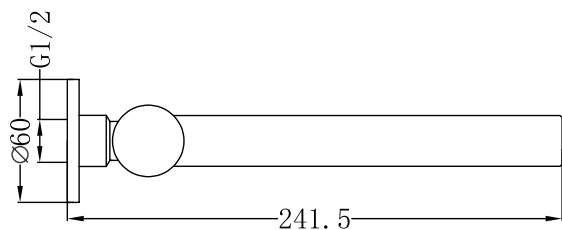

Dolce Wall Mounted Swivel Bath Spout Only

Nero

Versions:202401

Drawing

Specifications

Watermark License

WM-060073

Temperature Rating

Min 1°C - Max 75°C

Pressure Rating

Min 150kpa - Max 500kpa

Packaging Includes

1x Spout

Finish & SKU

● Chrome
NR202CH

● Gun Metal
NR202GM

● Brushed Nickel
NR202BN

● Matte Black
NR202MB

● Brushed Gold
NR202BG

*Dimensions are nominal measurements only.

Nero

info@nerotapware.com.au
nerotapware.com.au

11-13 Buontempo Road
Carrum Downs Vic 3201