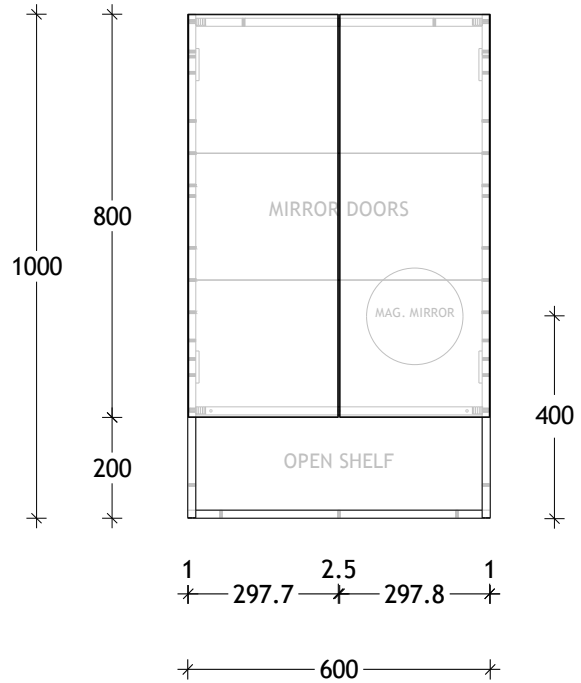

NAME:	SHELF SHAVER - SFSC60100
SIZE:	600
WK/WH:	-
CONFIGURATION:	2 DOOR

Please note: Magnified mirror comes standard on right hand door unless otherwise specified