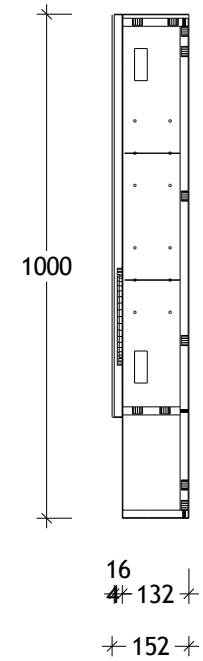

NAME:	SHELF SHAVER - SFSC60100
SIZE:	600
WK/WH:	-
CONFIGURATION:	2 DOOR

Please note: Magnified mirror comes standard on right hand door unless otherwise specified