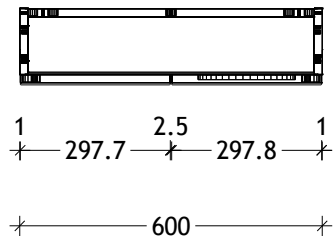

NAME:	SHELF SHAVER - SFSC60100
SIZE:	600
WK/WH:	-
CONFIGURATION:	2 DOOR

Please note: Magnified mirror comes standard on right hand door unless otherwise specified