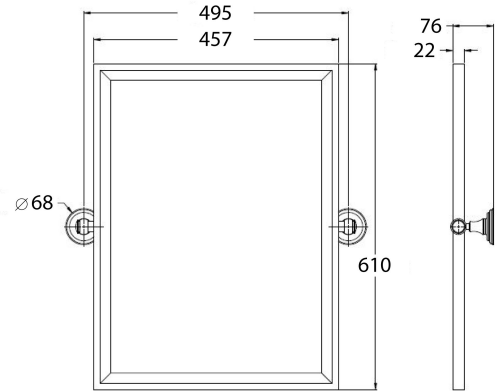

Mayer Brushed Brass Pivot Rectangle Mirror

Code: MAR462-BB

BATHROOM | KITCHEN | LAUNDRY | TRADITIONAL & HAMPTONS STYLE SPECIALISTS

Specifications

- Finish: Matte black Electroplated, Brushed Brass PVD, Brushed Nickel PVD
- Thick-plated bevelled mirror
- Includes concealed sturdy wall brackets.
- Tilts to the perfect viewing angle
- Available in Chrome, Matte Black, Brushed Nickel or Brushed Brass Frame