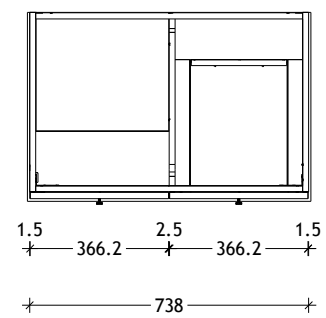

NAME:	MADISON
SIZE:	750
WK/WH:	WK
PRODUCT CODE:	MAD0750WKRH

PLEASE NOTE: Do not perform any plumbing rough in prior to taking delivery of your vanity, as all measurements are nominal and are subject to change. Measure exact locations from your vanity once it is on site.