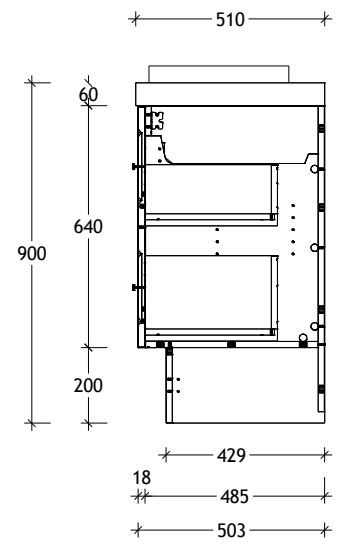

NAME:	MADISON
SIZE:	750
WK/WH:	WK
PRODUCT CODE:	MAD0750WKRH

PLEASE NOTE: Do not perform any plumbing rough in prior to taking delivery of your vanity, as all measurements are nominal and are subject to change. Measure exact locations from your vanity once it is on site.