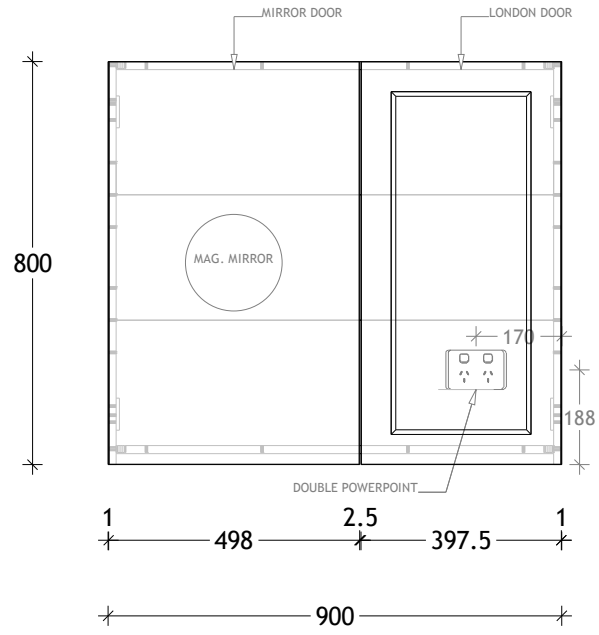

NAME:	LONDON SHAVER - TLSC9080R
SIZE:	900
WK/WH:	-
CONFIGURATION:	RH LONDON DOOR

Please note: Power point comes standard on the right hand side unless otherwise specified