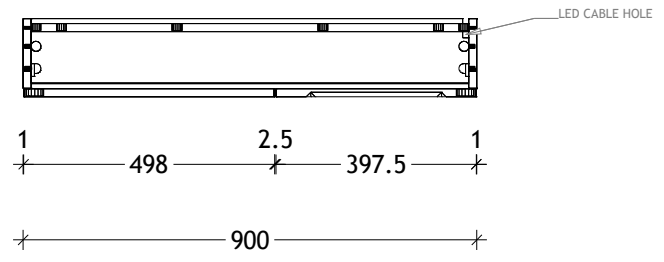

NAME:	LONDON SHAVER - TLSC9080R
SIZE:	900
WK/WH:	-
CONFIGURATION:	RH LONDON DOOR

Please note: Power point comes standard on the right hand side unless otherwise specified