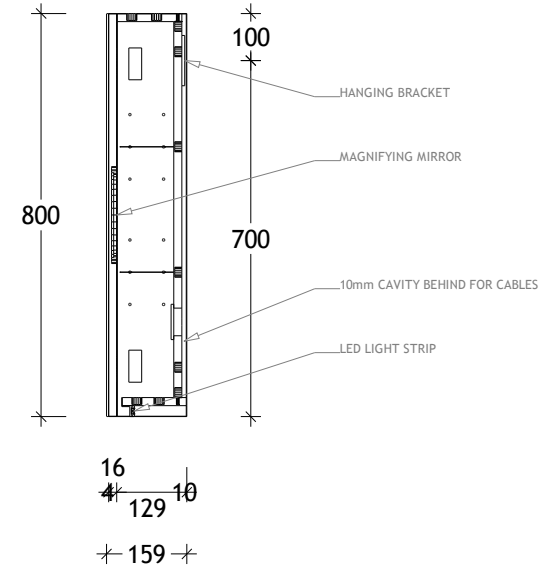

NAME:	LONDON SHAVER - TLSC9080R
SIZE:	900
WK/WH:	-
CONFIGURATION:	RH LONDON DOOR

Please note: Power point comes standard on the right hand side unless otherwise specified