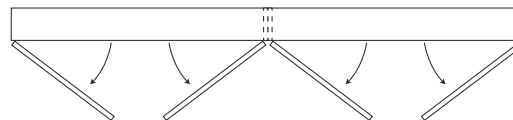

4mm MIRROR + 16mm DOOR

PRODUCT:	GLACIER MIRRORED CABINET 1500	
CODE:	LITE: GLLCSC1500-4D	PRO: GLPCSC1500-4D
MOUNTING:	4 DOORS	
SIZE:	1500W X 150D X 800H	
CONFIGURATION:	STANDARD HINGING	
VERSION:	01	DATE: 15/09/22

NOTES:

ALL DIMENSIONS ARE NOMINAL AND SUBJECT TO CHANGE.

DO NOT DRILL OR ROUGH IN UNTIL YOU HAVE RECEIVED AND MEASURED YOUR PRODUCT.

ALL DIMENSIONS ARE IN MILLIMETRES.

DO NOT MEASURE FROM DRAWING.