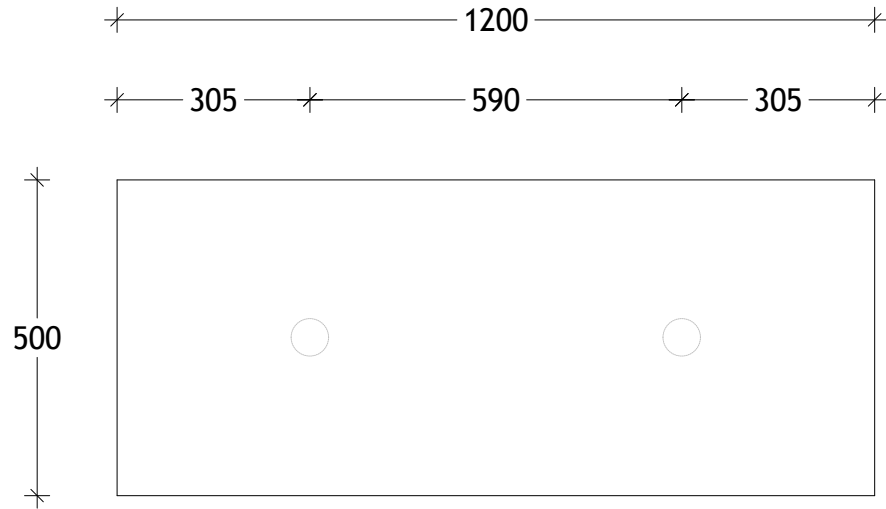

NAME:	ASHFA1200WHD
SIZE:	1200
WK/WH:	WALL HUNG
CONFIGURATION:	DOUBLE BOWL

PLEASE NOTE: Do not perform any plumbing rough in prior to taking delivery of your vanity, as all measurements are nominal and are subject to change. Measure exact locations from your vanity once it is on site.