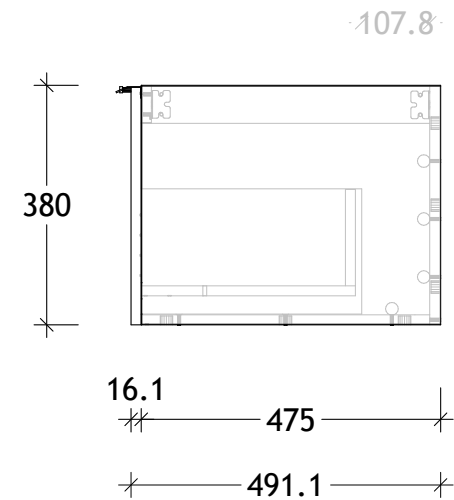

NAME:	ASHFA1200WHD
SIZE:	1200
WK/WH:	WALL HUNG
CONFIGURATION:	DOUBLE BOWL

PLEASE NOTE: Do not perform any plumbing rough in prior to taking delivery of your vanity, as all measurements are nominal and are subject to change. Measure exact locations from your vanity once it is on site.