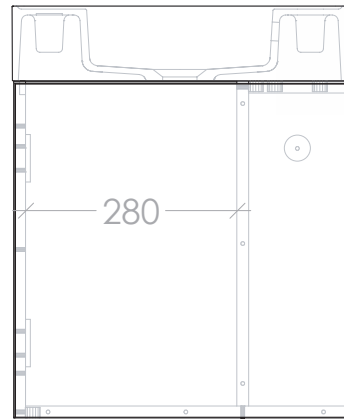

455

275

100
3
450
447

1.5
448.5

450

150

115
CABINET INTERNAL DEPTH

16.1
132
148.1

PRODUCT:	ALLIE WALL HUNG	TOP:	EON SOLID SURFACE
SIZE:	455W x 150D x 550H	BASIN POSITION:	OFFSET (SPECIFY ON ORDER FORM)
CONFIGURATION:	1 DOOR, WALL HUNG, MINI	CODE:	ALLIM0450WHG
VERSION: 07	DATE: 09/01/2024		

NOTES:
 DIMENSIONS ARE NOMINAL.
 DO NOT DRILL OR ROUGH IN UNTIL YOU HAVE RECEIVED AND MEASURED YOUR VANITY.
 ALL DIMENSIONS ARE IN MILLIMETRES.
 DO NOT MEASURE FROM DRAWING.