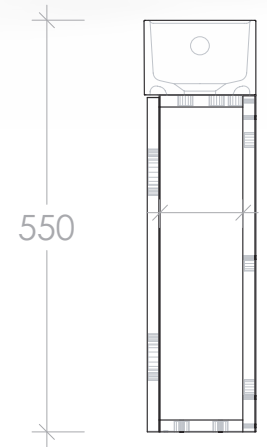

455

275

100
3
450
447

1.5
448.5

450

150

115
CABINET INTERNAL DEPTH

16.1
132
148.1

PRODUCT:	ALLIE WALL HUNG	TOP:	EON SOLID SURFACE
SIZE:	455W x 150D x 550H	BASIN POSITION:	OFFSET (SPECIFY ON ORDER FORM)
CONFIGURATION:	1 DOOR, WALL HUNG, MINI	CODE:	ALLIM0450WHG
VERSION: 07	DATE: 09/01/2024		

NOTES:
 DIMENSIONS ARE NOMINAL.
 DO NOT DRILL OR ROUGH IN UNTIL YOU HAVE RECEIVED AND MEASURED YOUR VANITY.
 ALL DIMENSIONS ARE IN MILLIMETRES.
 DO NOT MEASURE FROM DRAWING.