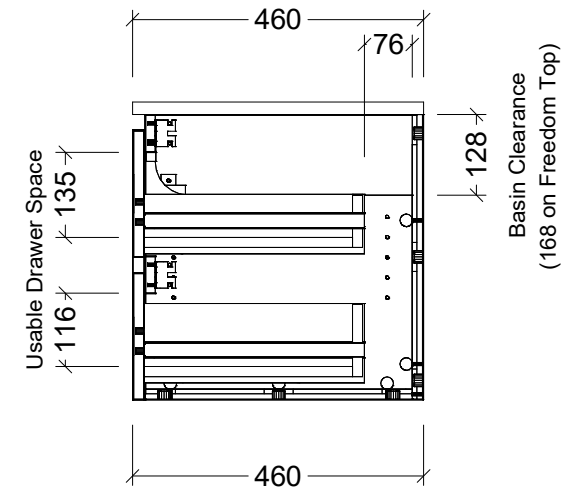

**CABINET DETAILS**

Range	Victoria 900
Description	Centre Bowl Wall Hung
Cabinet SKU	VIC-VCO-900-C-X-W

**TOP DETAILS**

Available Tops:	Alpha Ceramic
	Freedom
	Stone
	SilkSurface

**Timberline Bathroom Products Pty Ltd**  
 22 Myrtle Drive, Armidale NSW 2350  
 www.timberline.com.au | 02 6773 8500

PLEASE NOTE: Due to the manufacturing process of ceramic tops, size variation (+/- 3%) is to be expected. E&OE. Copyright ©

LH and RH Drawer Options Available  
 Under-counter basins must be offset to door side of vanity