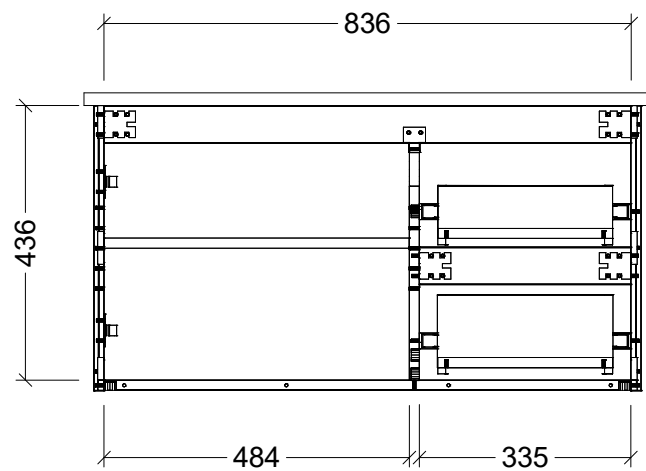

**CABINET DETAILS**

Range	Victoria 900
Description	Centre Bowl Wall Hung
Cabinet SKU	VIC-VCO-900-C-X-W

**TOP DETAILS**

Available Tops:	Alpha Ceramic
	Freedom
	Stone
	SilkSurface

**Timberline Bathroom Products Pty Ltd**  
 22 Myrtle Drive, Armidale NSW 2350  
 www.timberline.com.au | 02 6773 8500

PLEASE NOTE: Due to the manufacturing process of ceramic tops, size variation (+/- 3%) is to be expected. E&OE. Copyright ©

LH and RH Drawer Options Available  
 Under-counter basins must be offset to door side of vanity