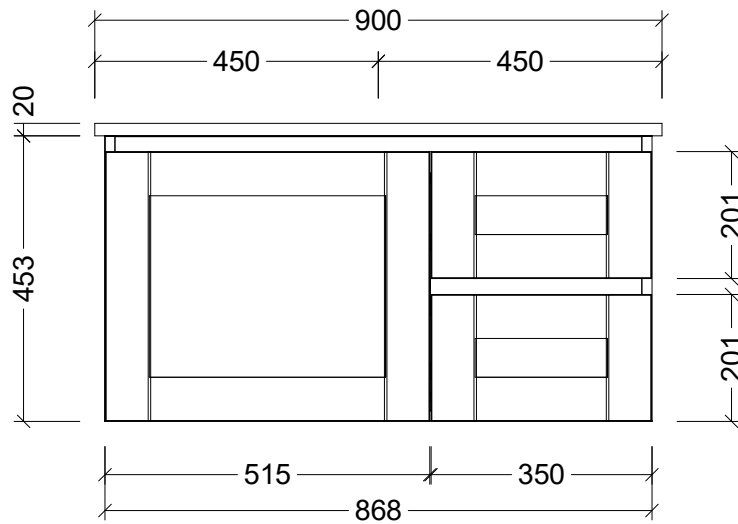

**CABINET DETAILS**

Range	Victoria 900
Description	Centre Bowl Wall Hung
Cabinet SKU	VIC-VCO-900-C-X-W

**TOP DETAILS**

Available Tops:	Alpha Ceramic
	Freedom
	Stone
	SilkSurface

**Timberline Bathroom Products Pty Ltd**  
 22 Myrtle Drive, Armidale NSW 2350  
 www.timberline.com.au | 02 6773 8500

PLEASE NOTE: Due to the manufacturing process of ceramic tops, size variation (+/- 3%) is to be expected. E&OE. Copyright ©

LH and RH Drawer Options Available  
 Under-counter basins must be offset to door side of vanity