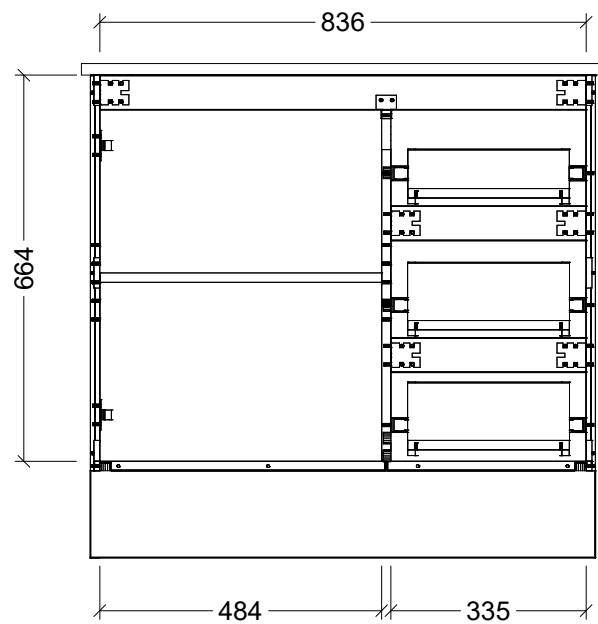

**CABINET DETAILS**

Range	Victoria 900
Description	Centre Bowl Floorstanding
Cabinet SKU	VIC-VCO-900-C-X-F
<b>TOP DETAILS</b>	
Available Tops:	Alpha Ceramic
	Freedom
	Stone
	SilkSurface

**Timberline Bathroom Products Pty Ltd**  
 22 Myrtle Drive, Armidale NSW 2350  
[www.timberline.com.au](http://www.timberline.com.au) | 02 6773 8500

PLEASE NOTE: Due to the manufacturing process of ceramic tops, size variation (+/- 3%) is to be expected. E&OE. Copyright ©

LH and RH Drawer Options Available  
 Under-counter basins must be offset to door side of vanity