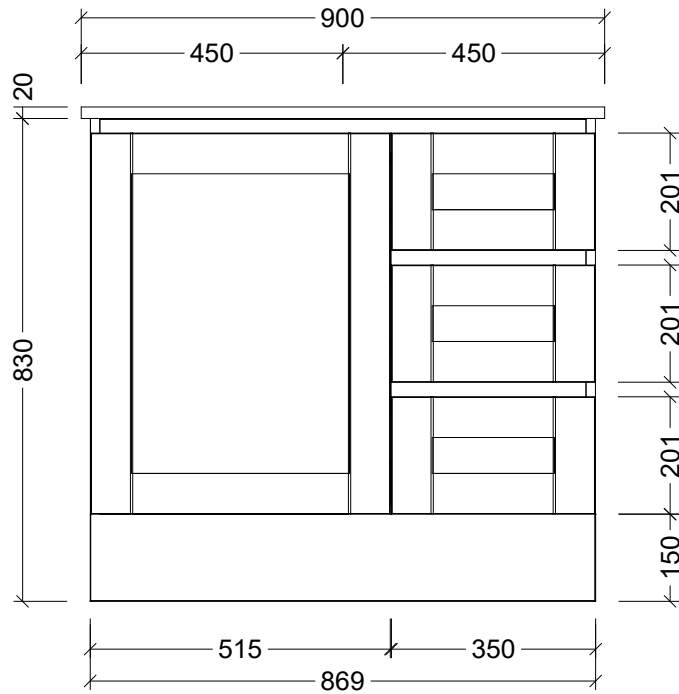

**CABINET DETAILS**

Range	Victoria 900
Description	Centre Bowl Floorstanding
Cabinet SKU	VIC-VCO-900-C-X-F
<b>TOP DETAILS</b>	
Available Tops:	Alpha Ceramic
	Freedom
	Stone
	SilkSurface

**Timberline Bathroom Products Pty Ltd**  
 22 Myrtle Drive, Armidale NSW 2350  
[www.timberline.com.au](http://www.timberline.com.au) | 02 6773 8500

PLEASE NOTE: Due to the manufacturing process of ceramic tops, size variation (+/- 3%) is to be expected. E&OE. Copyright ©

LH and RH Drawer Options Available  
 Under-counter basins must be offset to door side of vanity