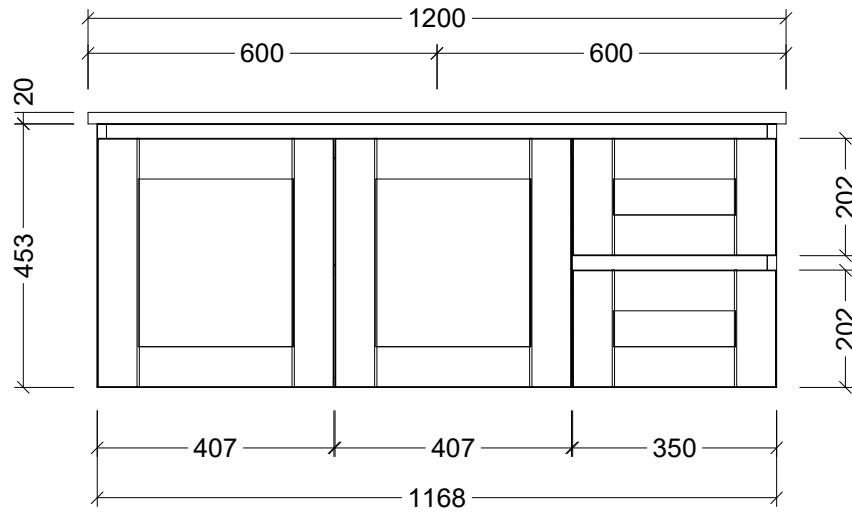

CABINET DETAILS

Range	Victoria 1200
Description	Centre Bowl Wall Hung
Cabinet SKU	VIC-VCO-1200-C-X-W

TOP DETAILS

Available Tops:	Alpha Ceramic
	Freedom
	Stone
	SilkSurface

Timberline Bathroom Products Pty Ltd
 22 Myrtle Drive, Armidale NSW 2350
www.timberline.com.au | 02 6773 8500

PLEASE NOTE: Due to the manufacturing process of ceramic tops, size variation (+/- 3%) is to be expected. E&OE. Copyright ©

LH and RH Drawer Options Available