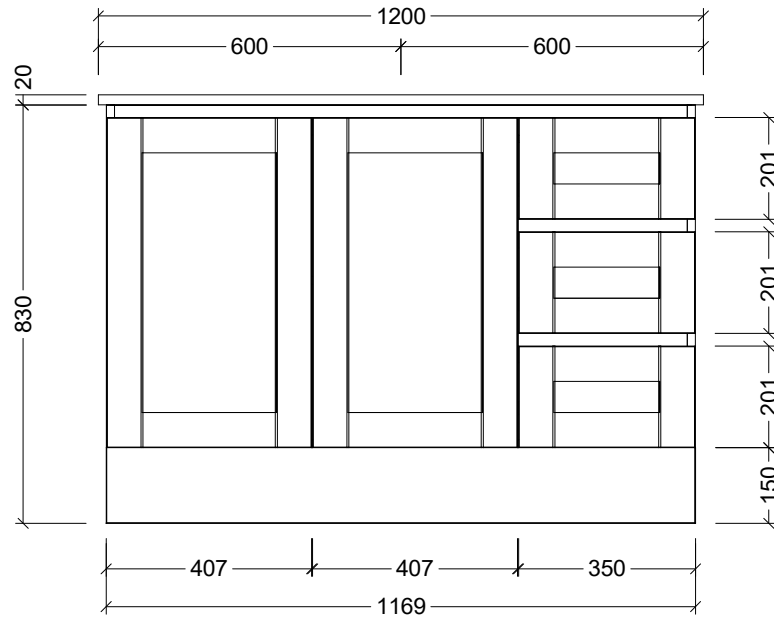

CABINET DETAILS

Range	Victoria 1200
Description	Centre Bowl Floorstanding
Cabinet SKU	VIC-VCO-1200-C-X-F

TOP DETAILS

Available Tops:	Alpha Ceramic
	Freedom
	Stone
	SilkSurface

Timberline Bathroom Products Pty Ltd
 22 Myrtle Drive, Armidale NSW 2350
www.timberline.com.au | 02 6773 8500

PLEASE NOTE: Due to the manufacturing process of ceramic tops, size variation (+/- 3%) is to be expected. E&OE. Copyright ©

LH and RH Drawer Options Available