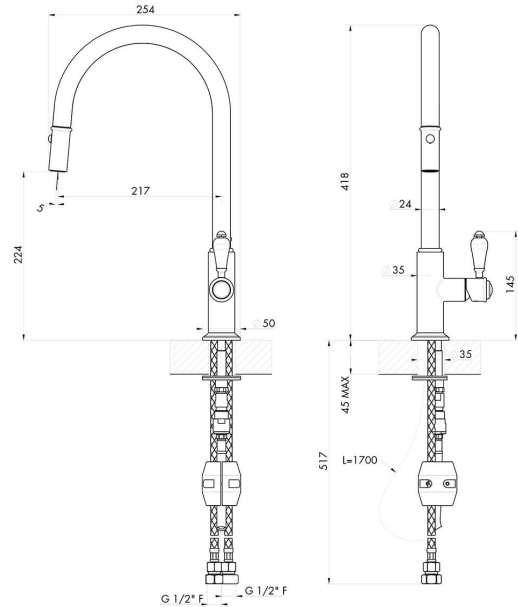

Ludlow Pull Out Sink Mixer - Brushed Brass

Specifications

- Material: Brass
- Finish: Brushed Brass
- WELS Rating: 5 Star (5.5L/min) (R:T41497)
- Watermark approved to Australian Standards
- Swivel Spout