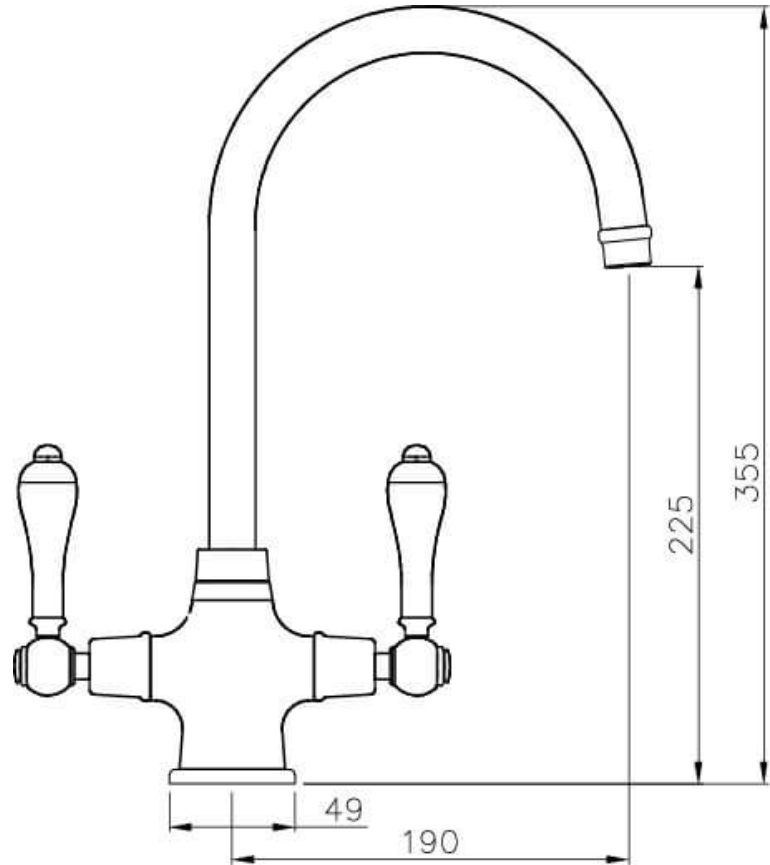

Ludlow Double Mixer Tap - Brushed Brass

BATHROOM | KITCHEN | LAUNDRY | TRADITIONAL & HAMPTONS STYLE SPECIALISTS

Specifications

- Material: Brass
- Finish: Brushed Brass
- WELS Rating: 5 Star (5.5L/min) (R:T41450)
- Quarter turn ceramic disk valves
- Watermark approved to Australian Standards
- Swivel Spout