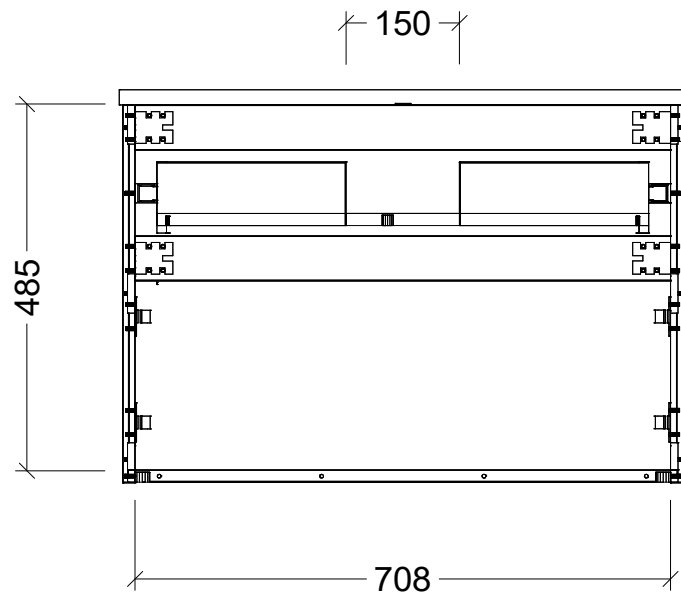

CABINET DETAILS

Range	Taylor 750
Description	Centre Bowl, Wall Hung
Cabinet SKU	TAY-VCO-750-C-X-W

TOP DETAILS

Available Tops:	SilkSurface
	Stone

Timberline Bathroom Products Pty Ltd
 22 Myrtle Drive, Armidale NSW 2350
 www.timberline.com.au | 02 6773 8500

PLEASE NOTE: Due to the manufacturing process of ceramic tops, size variation (+/- 3%) is to be expected. E&OE. Copyright ©

Usable Drawer Space