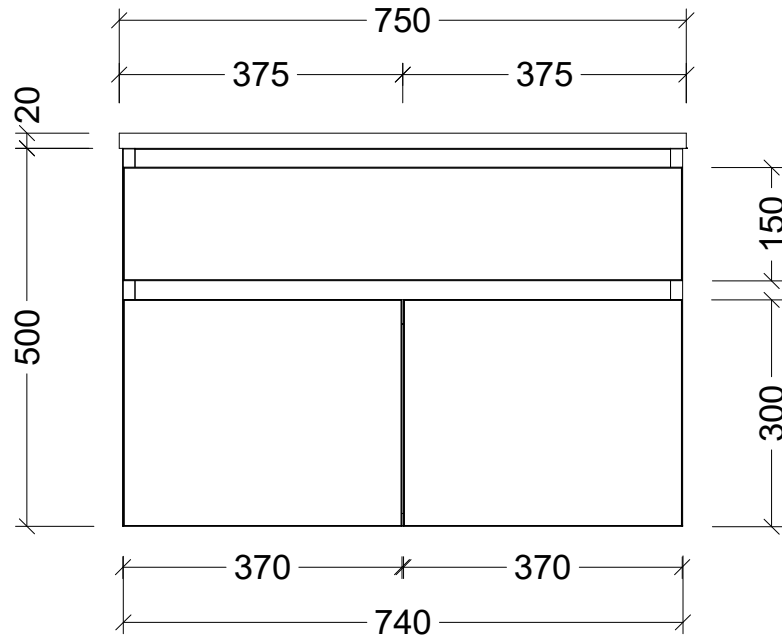

CABINET DETAILS

Range	Taylor 750
Description	Centre Bowl, Wall Hung
Cabinet SKU	TAY-VCO-750-C-X-W

TOP DETAILS

Available Tops:	SilkSurface
	Stone

Timberline Bathroom Products Pty Ltd
 22 Myrtle Drive, Armidale NSW 2350
 www.timberline.com.au | 02 6773 8500

PLEASE NOTE: Due to the manufacturing process of ceramic tops, size variation (+/- 3%) is to be expected. E&OE. Copyright ©

Usable Drawer Space