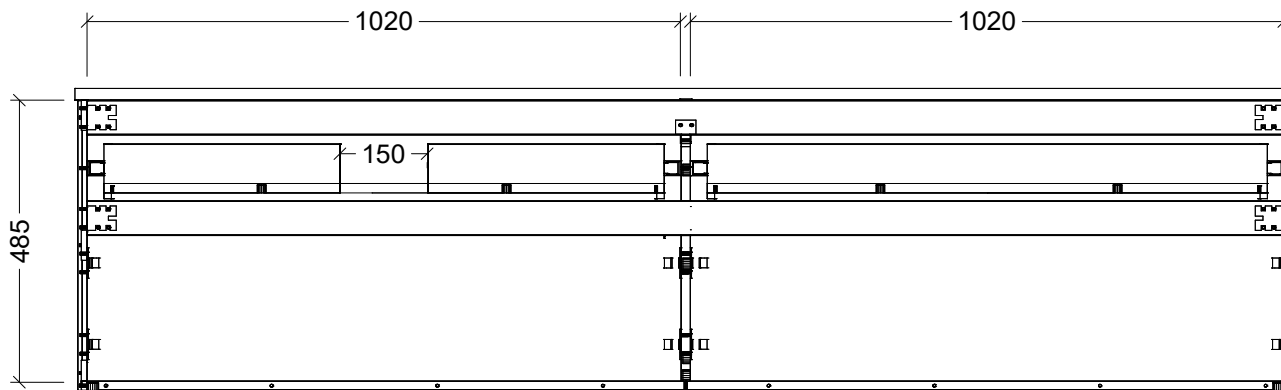

CABINET DETAILS

Range	Taylor 2100
Description	Offset Bowl Wall Hung
Cabinet SKU	TAY-VCO-2100-L-X-W

TOP DETAILS

Available Tops:	SilkSurface
	Stone

Timberline Bathroom Products Pty Ltd
 22 Myrtle Drive, Armidale NSW 2350
 www.timberline.com.au | 02 6773 8500

PLEASE NOTE: Due to the manufacturing process of ceramic tops, size variation (+/- 3%) is to be expected. E&OE. Copyright ©

Right and Left Offset Bowl Options Available