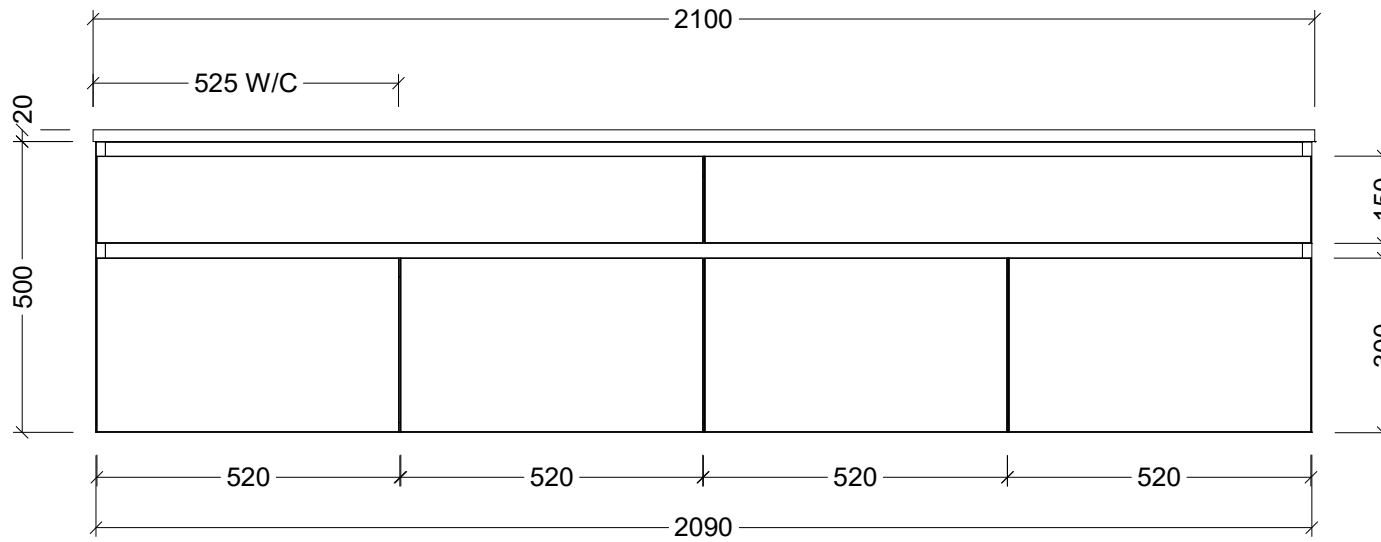

CABINET DETAILS

Range	Taylor 2100
Description	Offset Bowl Wall Hung
Cabinet SKU	TAY-VCO-2100-L-X-W

TOP DETAILS

Available Tops:	SilkSurface
	Stone

Timberline Bathroom Products Pty Ltd
 22 Myrtle Drive, Armidale NSW 2350
 www.timberline.com.au | 02 6773 8500

PLEASE NOTE: Due to the manufacturing process of ceramic tops, size variation (+/- 3%) is to be expected. E&OE. Copyright ©

Right and Left Offset Bowl Options Available