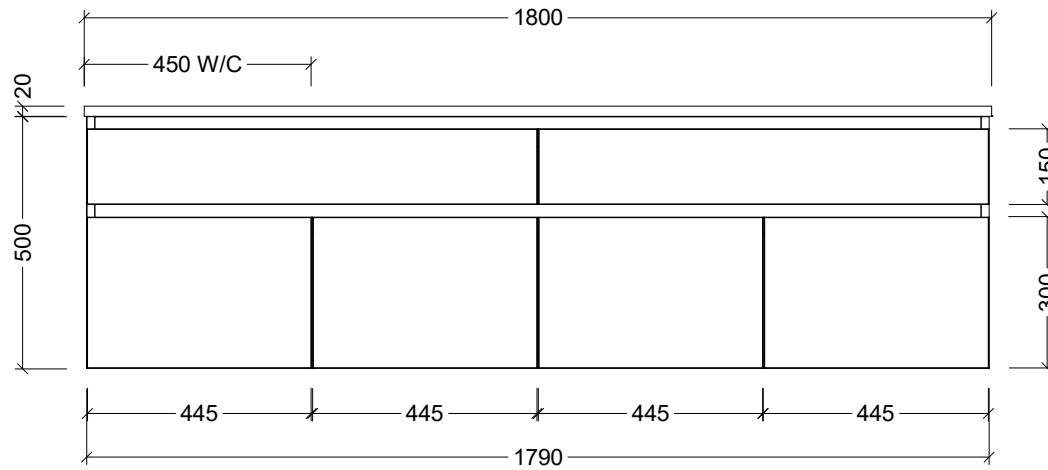

CABINET DETAILS

Range	Taylor 1800
Description	Offset Bowl Wall Hung
Cabinet SKU	TAY-VCO-1800-L-X-W

TOP DETAILS

Available Tops:	SilkSurface
	Stone

Timberline Bathroom Products Pty Ltd
 22 Myrtle Drive, Armidale NSW 2350
 www.timberline.com.au | 02 6773 8500

PLEASE NOTE: Due to the manufacturing process of ceramic tops, size variation (+/- 3%) is to be expected. E&OE. Copyright ©

Right and Left Offset Bowl Options Available