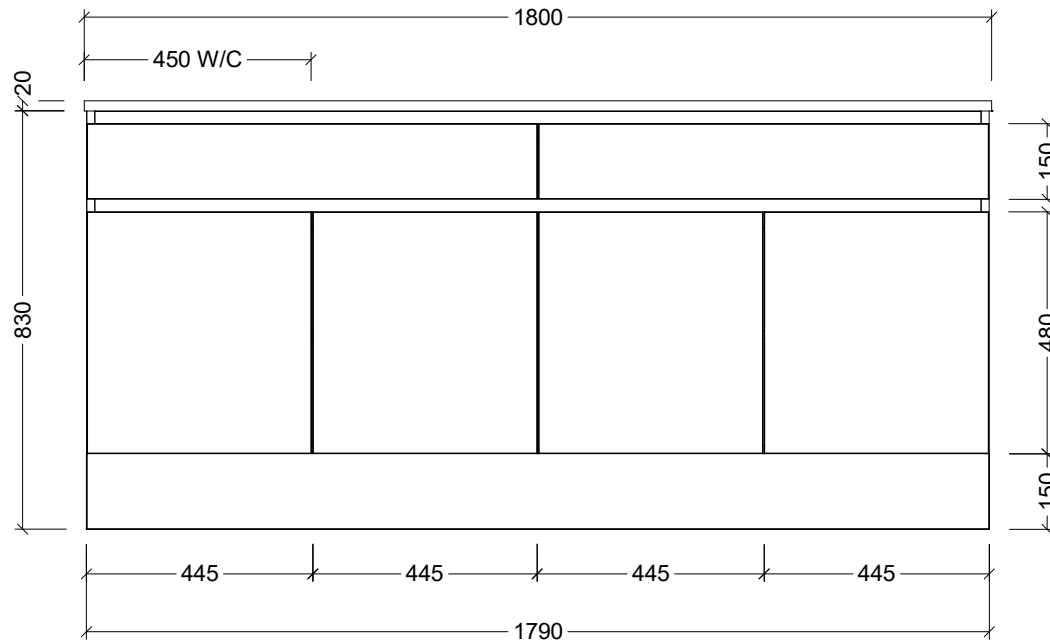

### CABINET DETAILS

Range	Taylor 1800
Description	Offset Bowl Floorstanding
Cabinet SKU	TAY-VCO-1800-L-X-F

### TOP DETAILS

Available Tops:	SilkSurface
	Stone

**Timberline Bathroom Products Pty Ltd**  
 22 Myrtle Drive, Armidale NSW 2350  
[www.timberline.com.au](http://www.timberline.com.au) | 02 6773 8500

PLEASE NOTE: Due to the manufacturing process of ceramic tops, size variation (+/- 3%) is to be expected. E&OE. Copyright ©

Right and Left Offset Bowl Options Available